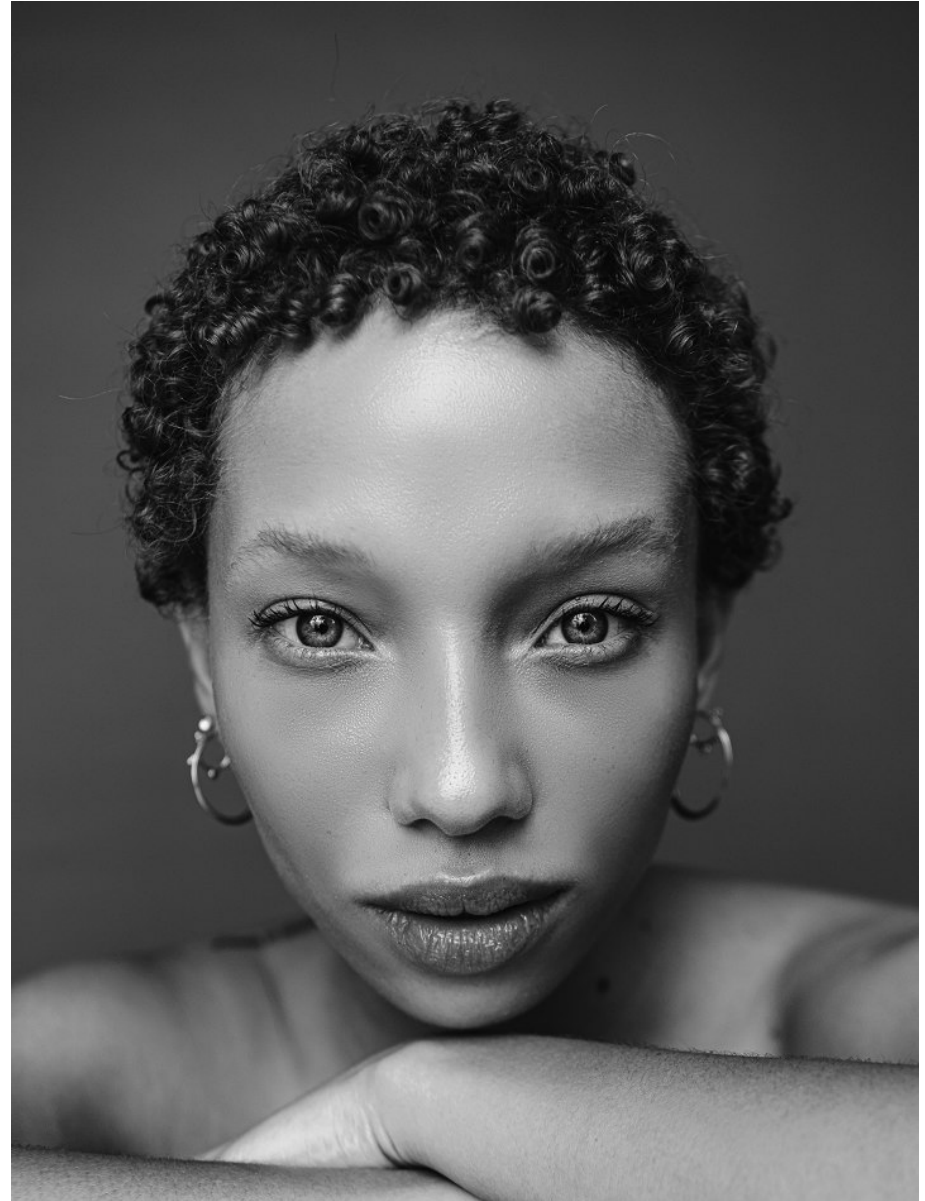

BOSS MODELS

CAPE TOWN

ANKE GABLER

Height: 168cm Bust: 89cm Waist: 69cm Hips: 105cm Shoe: 6 UK Hair: Auburn Red Eyes: Green