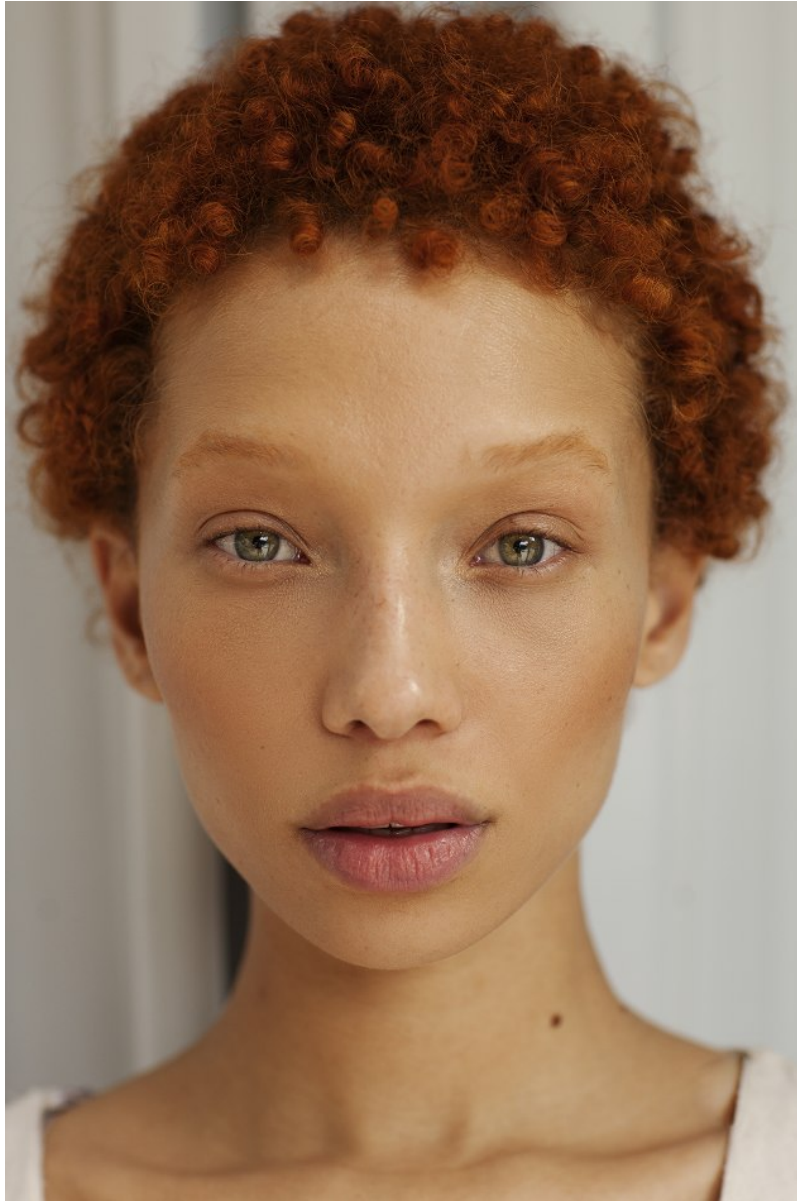

ANKE GABLER

BOSS MODELS

CAPE TOWN

ANKE GABLER

Height: 168cm Bust: 89cm Waist: 69cm Hips: 105cm Shoe: 6 UK Hair: Auburn Red Eyes: Green