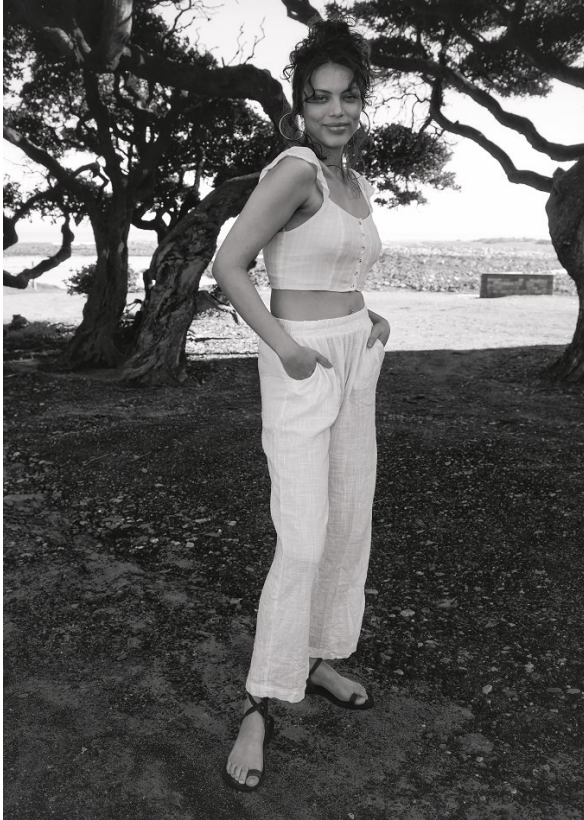

BOSS MODELS

CAPE TOWN

TIFFANY PICKSTONE

Height: 176cm Bust: 89cm Waist: 67cm Hips: 94cm Shoe: 6 UK Hair: Brown Eyes: Green/Brown

BOSS MODELS

CAPE TOWN

TIFFANY PICKSTONE

Height: 176cm Bust: 89cm Waist: 67cm Hips: 94cm Shoe: 6 UK Hair: Brown Eyes: Green/Brown