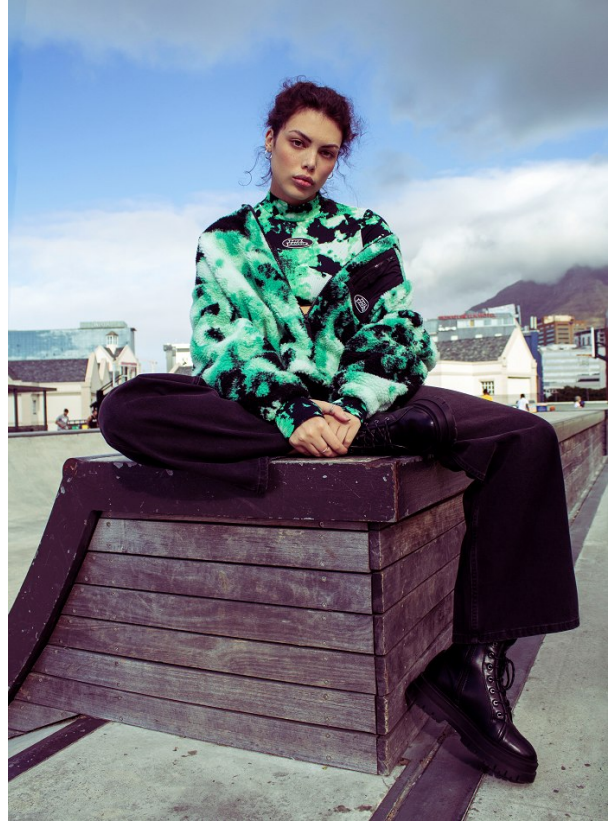

BOSS MODELS

CAPE TOWN

TIFFANY PICKSTONE

Height: 176cm Bust: 90cm Waist: 71cm Hips: 95cm Shoe: 6 UK Hair: Brown Eyes: Green/Brown