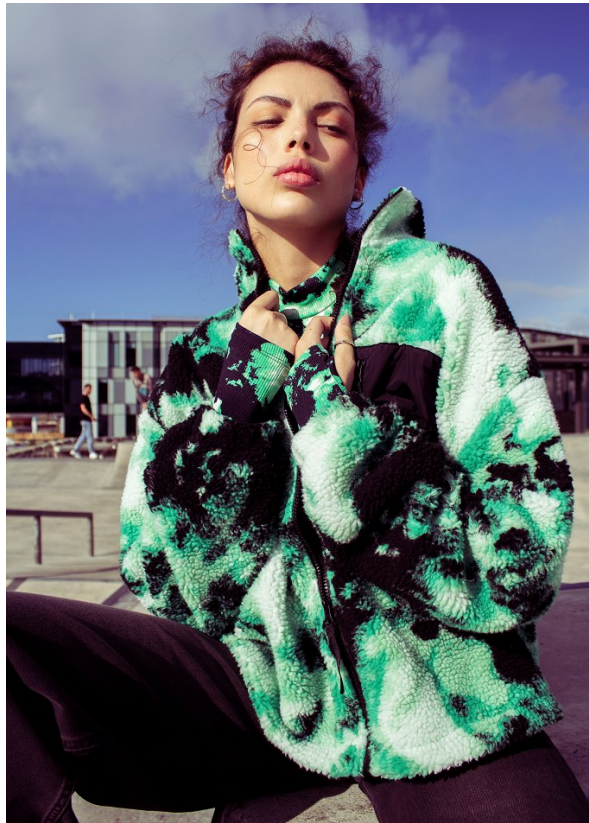

BOSS MODELS

CAPE TOWN

TIFFANY PICKSTONE

Height: 176cm Bust: 90cm Waist: 71cm Hips: 95cm Shoe: 6 UK Hair: Brown Eyes: Green/Brown