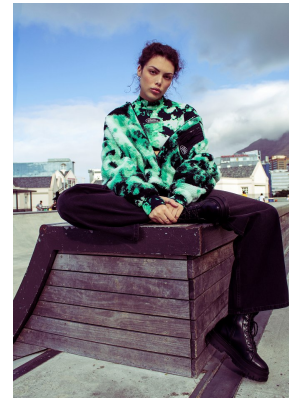

BOSS MODELS

CAPE TOWN

TIFFANY PICKSTONE

Height: 176cm Bust: 89cm Waist: 67cm Hips: 94cm Shoe: 6 UK Hair: Brown Eyes: Green/Brown

BOSS MODELS

CAPE TOWN

TIFFANY PICKSTONE

Height: 176cm Bust: 89cm Waist: 67cm Hips: 94cm Shoe: 6 UK Hair: Brown Eyes: Green/Brown

BOSS MODELS

CAPE TOWN

TIFFANY PICKSTONE

Height: 176cm Bust: 89cm Waist: 67cm Hips: 94cm Shoe: 6 UK Hair: Brown Eyes: Green/Brown