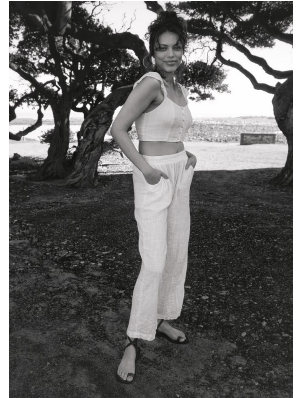

BOSS MODELS

CAPE TOWN

TIFFANY PICKSTONE

Height: 176cm Bust: 89cm Waist: 67cm Hips: 94cm Shoe: 6 UK Hair: Brown Eyes: Green/Brown

BOSS MODELS

CAPE TOWN

TIFFANY PICKSTONE

Height: 176cm Bust: 89cm Waist: 67cm Hips: 94cm Shoe: 6 UK Hair: Brown Eyes: Green/Brown

BOSS MODELS

CAPE TOWN

TIFFANY PICKSTONE

Height: 176cm Bust: 89cm Waist: 67cm Hips: 94cm Shoe: 6 UK Hair: Brown Eyes: Green/Brown