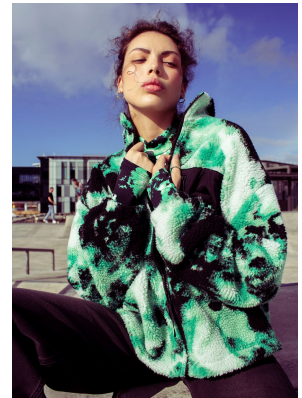

BOSS MODELS

CAPE TOWN

TIFFANY PICKSTONE

Height: 176cm Bust: 89cm Waist: 67cm Hips: 94cm Shoe: 6 UK Hair: Brown Eyes: Green/Brown

BOSS MODELS

CAPE TOWN

TIFFANY PICKSTONE

Height: 176cm Bust: 89cm Waist: 67cm Hips: 94cm Shoe: 6 UK Hair: Brown Eyes: Green/Brown

BOSS MODELS

CAPE TOWN

TIFFANY PICKSTONE

Height: 176cm Bust: 89cm Waist: 67cm Hips: 94cm Shoe: 6 UK Hair: Brown Eyes: Green/Brown