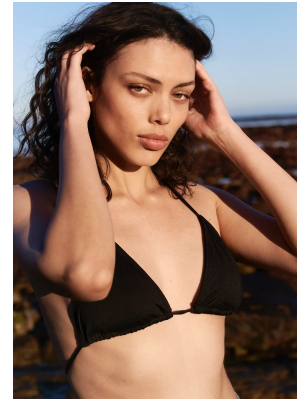

BOSS MODELS

CAPE TOWN

TIFFANY PICKSTONE

Height: 176cm Bust: 89cm Waist: 67cm Hips: 94cm Shoe: 6 UK Hair: Brown Eyes: Green/Brown

BOSS MODELS

CAPE TOWN

TIFFANY PICKSTONE

Height: 176cm Bust: 89cm Waist: 67cm Hips: 94cm Shoe: 6 UK Hair: Brown Eyes: Green/Brown

BOSS MODELS

CAPE TOWN

TIFFANY PICKSTONE

Height: 176cm Bust: 89cm Waist: 67cm Hips: 94cm Shoe: 6 UK Hair: Brown Eyes: Green/Brown