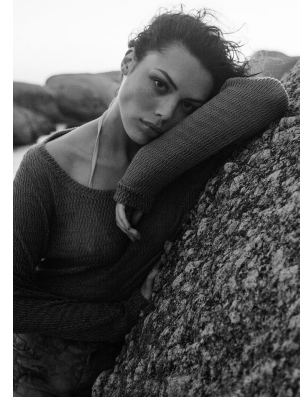

BOSS MODELS

CAPE TOWN

TIFFANY PICKSTONE

Height: 176cm Bust: 90cm Waist: 71cm Hips: 95cm Shoe: 6 UK Hair: Brown Eyes: Green/Brown

BOSS MODELS

CAPE TOWN

TIFFANY PICKSTONE

Height: 176cm Bust: 90cm Waist: 71cm Hips: 95cm Shoe: 6 UK Hair: Brown Eyes: Green/Brown

BOSS MODELS

CAPE TOWN

TIFFANY PICKSTONE

Height: 176cm Bust: 90cm Waist: 71cm Hips: 95cm Shoe: 6 UK Hair: Brown Eyes: Green/Brown