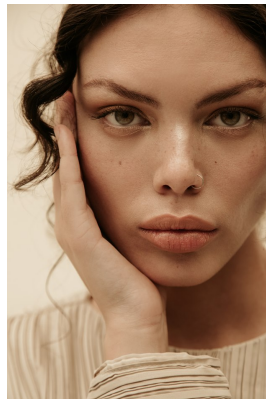

BOSS MODELS

CAPE TOWN

TIFFANY PICKSTONE

Height: 176cm Bust: 89cm Waist: 67cm Hips: 94cm Shoe: 6 UK Hair: Brown Eyes: Green/Brown

BOSS MODELS

CAPE TOWN

TIFFANY PICKSTONE

Height: 176cm Bust: 89cm Waist: 67cm Hips: 94cm Shoe: 6 UK Hair: Brown Eyes: Green/Brown

BOSS MODELS

CAPE TOWN

TIFFANY PICKSTONE

Height: 176cm Bust: 89cm Waist: 67cm Hips: 94cm Shoe: 6 UK Hair: Brown Eyes: Green/Brown