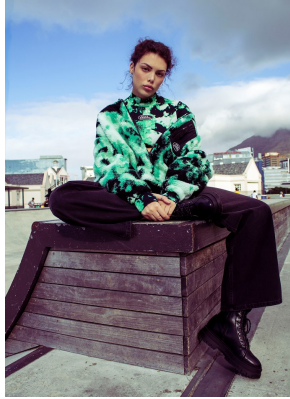

BOSS MODELS

CAPE TOWN

TIFFANY PICKSTONE

Height: 176cm Bust: 90cm Waist: 71cm Hips: 95cm Shoe: 6 UK Hair: Brown Eyes: Green/Brown

BOSS MODELS

CAPE TOWN

TIFFANY PICKSTONE

Height: 176cm Bust: 90cm Waist: 71cm Hips: 95cm Shoe: 6 UK Hair: Brown Eyes: Green/Brown

BOSS MODELS

CAPE TOWN

TIFFANY PICKSTONE

Height: 176cm Bust: 90cm Waist: 71cm Hips: 95cm Shoe: 6 UK Hair: Brown Eyes: Green/Brown