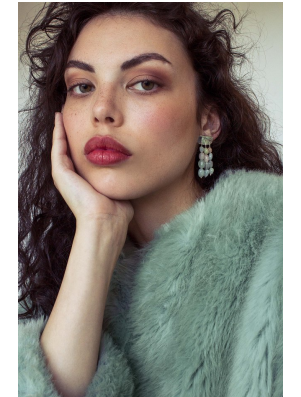

BOSS MODELS

CAPE TOWN

TIFFANY PICKSTONE

Height: 176cm Bust: 90cm Waist: 71cm Hips: 95cm Shoe: 6 UK Hair: Brown Eyes: Green/Brown

BOSS MODELS

CAPE TOWN

TIFFANY PICKSTONE

Height: 176cm Bust: 90cm Waist: 71cm Hips: 95cm Shoe: 6 UK Hair: Brown Eyes: Green/Brown

BOSS MODELS

CAPE TOWN

TIFFANY PICKSTONE

Height: 176cm Bust: 90cm Waist: 71cm Hips: 95cm Shoe: 6 UK Hair: Brown Eyes: Green/Brown