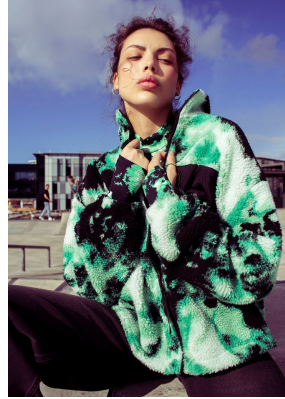

BOSS MODELS

CAPE TOWN

TIFFANY PICKSTONE

Height: 176cm Bust: 90cm Waist: 71cm Hips: 95cm Shoe: 6 UK Hair: Brown Eyes: Green/Brown

BOSS MODELS

CAPE TOWN

TIFFANY PICKSTONE

Height: 176cm Bust: 90cm Waist: 71cm Hips: 95cm Shoe: 6 UK Hair: Brown Eyes: Green/Brown

BOSS MODELS

CAPE TOWN

TIFFANY PICKSTONE

Height: 176cm Bust: 90cm Waist: 71cm Hips: 95cm Shoe: 6 UK Hair: Brown Eyes: Green/Brown