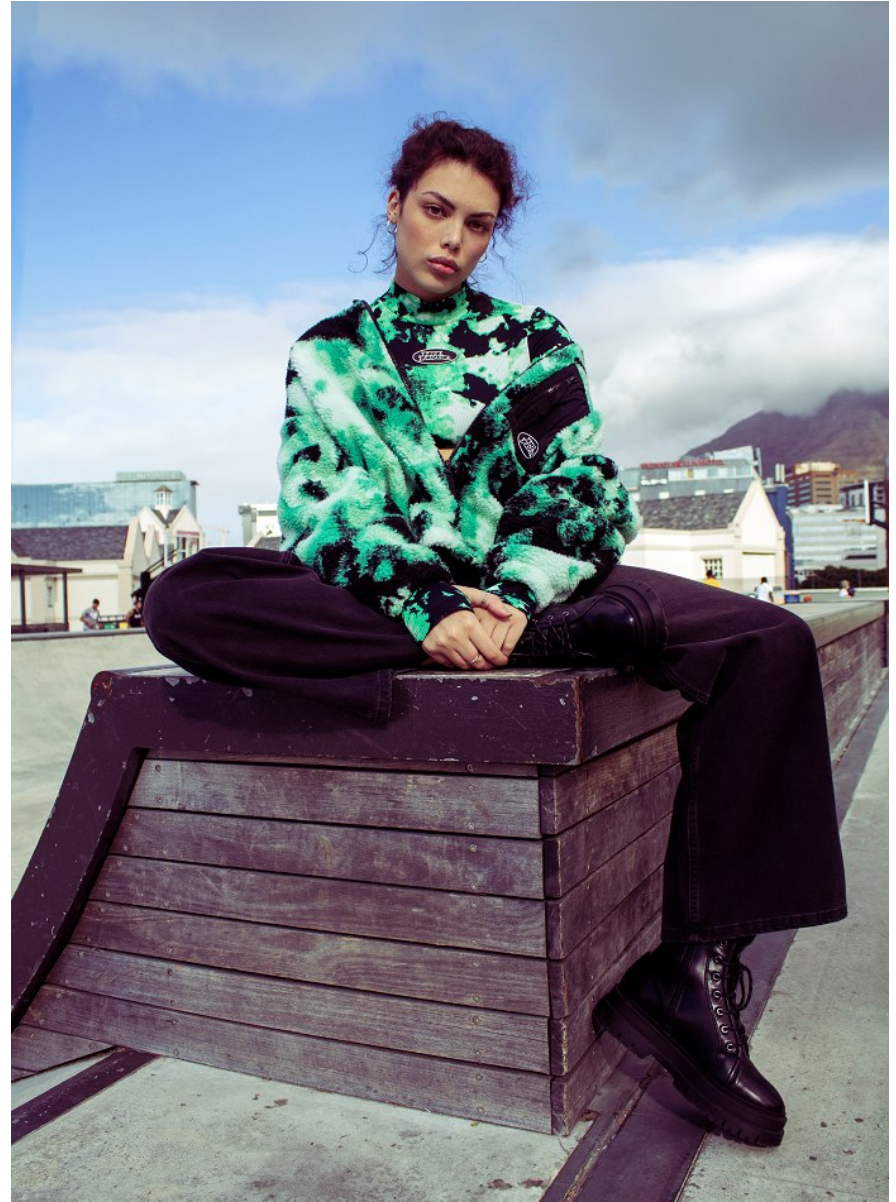

BOSS MODELS

CAPE TOWN

TIFFANY PICKSTONE

Height: 176cm Bust: 90cm Waist: 71cm Hips: 95cm Shoe: 6 UK Hair: Brown Eyes: Green/Brown