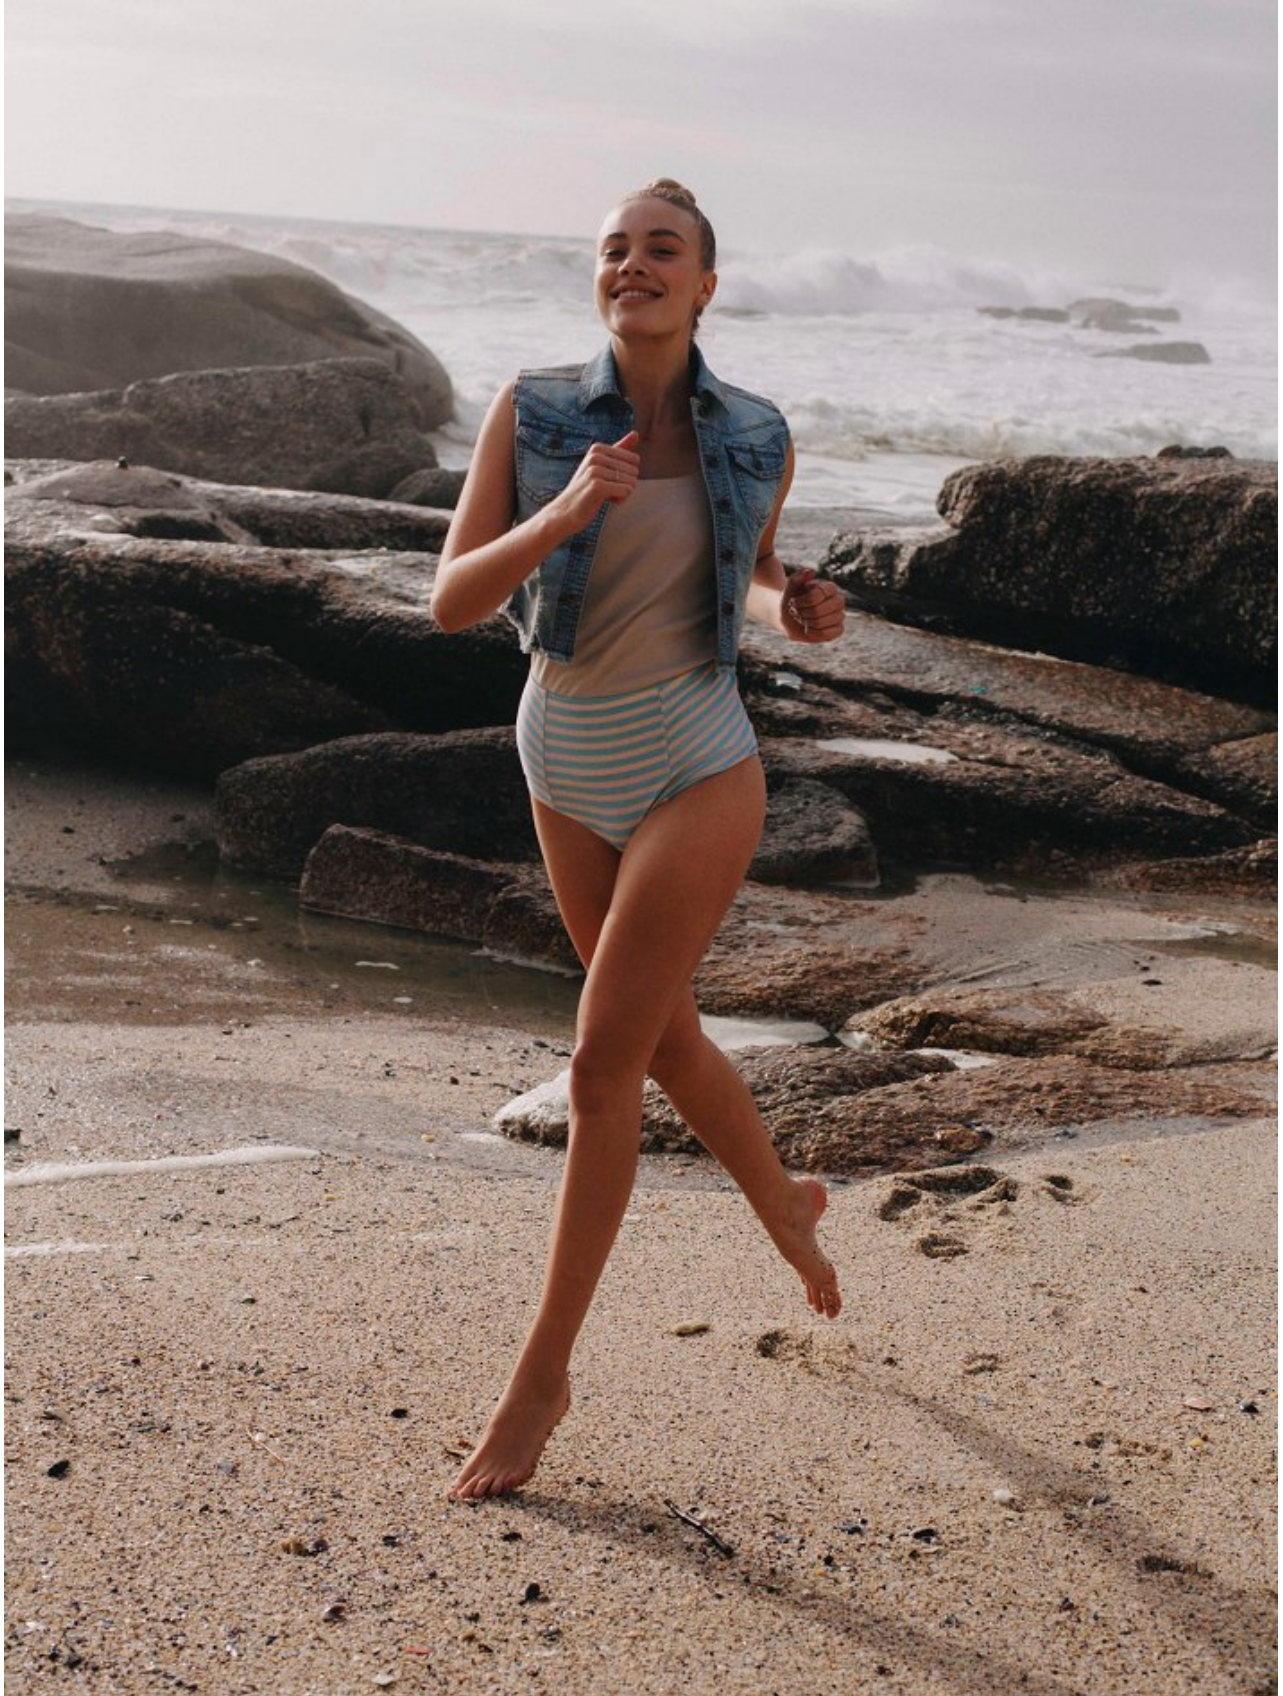

BOSS MODELS

CAPE TOWN

ANUK VAN ROOYEN

Height: 170cm Bust: 84cm Waist: 66cm Hips: 98cm Shoe: 7 UK Hair: Blonde Eyes: Blue

BOSS MODELS

CAPE TOWN

ANUK VAN ROOYEN

Height: 170cm Bust: 84cm Waist: 66cm Hips: 98cm Shoe: 7 UK Hair: Blonde Eyes: Blue