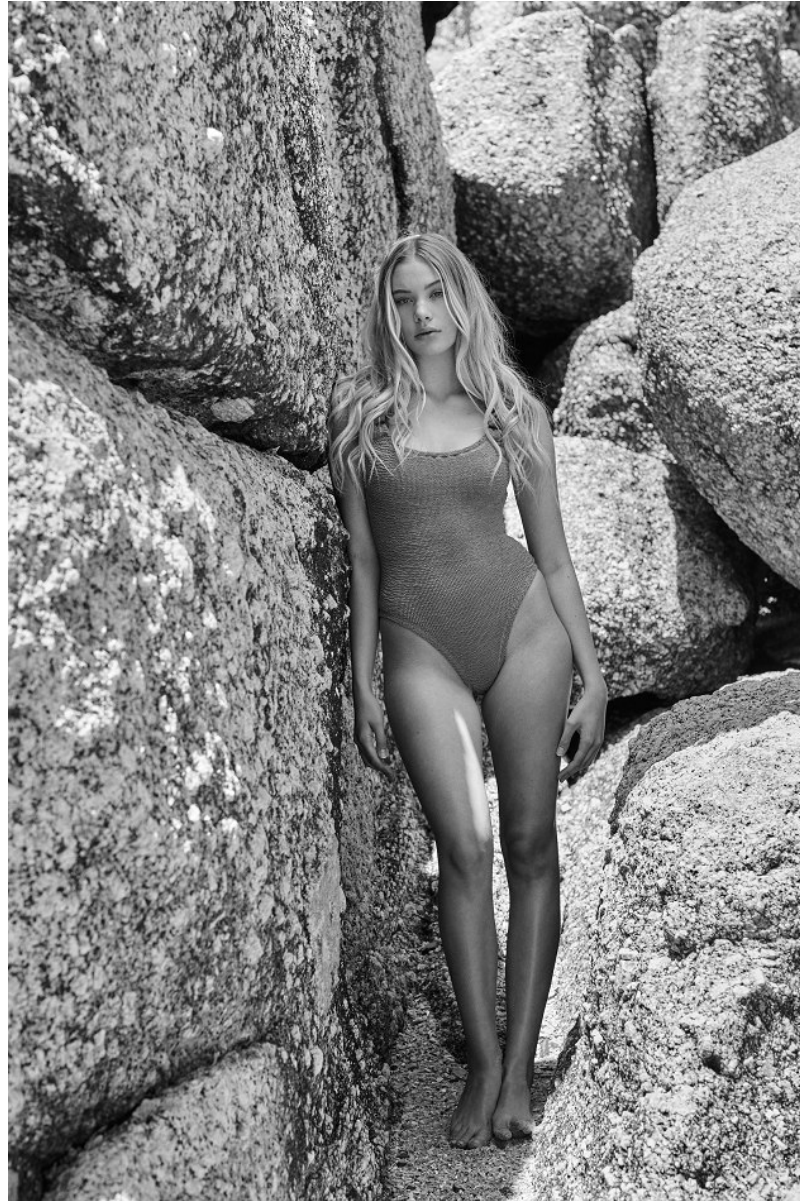

BOSS MODELS

CAPE TOWN

ANUK VAN ROOYEN

Height: 170cm Bust: 84cm Waist: 66cm Hips: 98cm Shoe: 7 UK Hair: Blonde Eyes: Blue

BOSS MODELS

CAPE TOWN

ANUK VAN ROOYEN

Height: 170cm Bust: 84cm Waist: 66cm Hips: 98cm Shoe: 7 UK Hair: Blonde Eyes: Blue