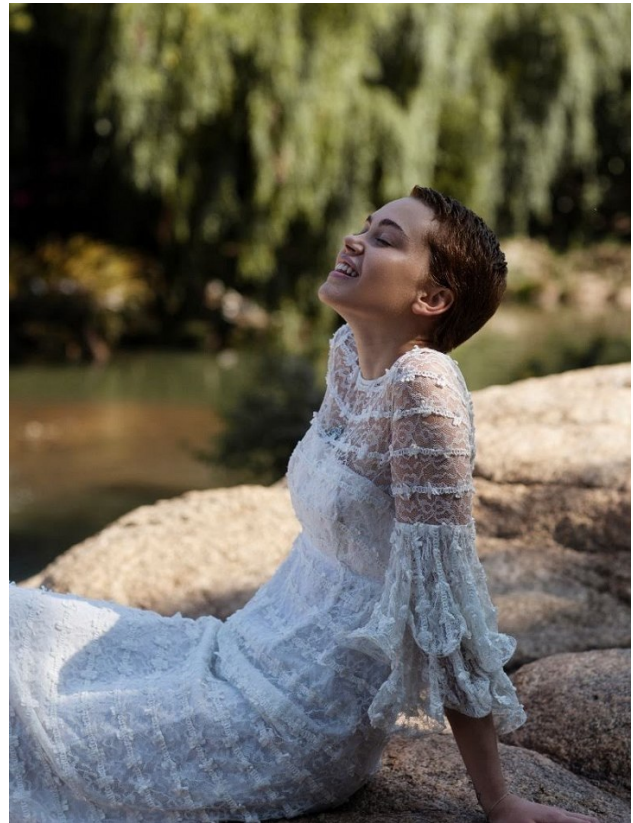

BOSS MODELS

CAPE TOWN

SHAE BARNES

Height: 173cm Bust: 80cm Waist: 67cm Hips: 97cm Shoe: 6 UK Hair: Blonde Eyes: Green