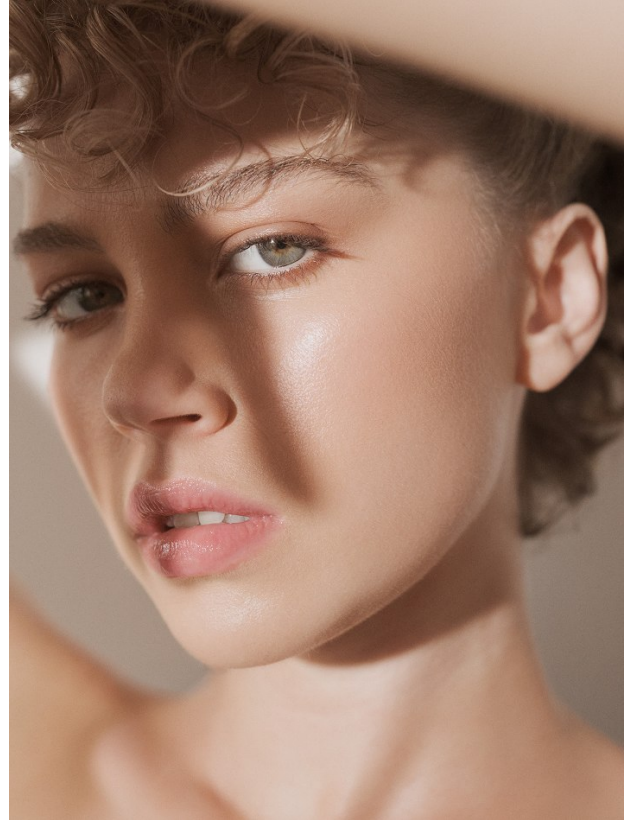

BOSS MODELS

CAPE TOWN

SHAE BARNES

Height: 173cm Bust: 80cm Waist: 67cm Hips: 97cm Shoe: 6 UK Hair: Blonde Eyes: Green