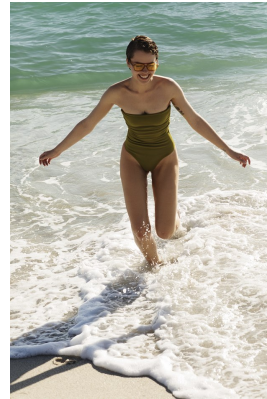

BOSS MODELS

CAPE TOWN

SHAE BARNES

Height: 173cm Bust: 80cm Waist: 69cm Hips: 95cm Shoe: 6 UK Hair: Blonde Eyes: Green

BOSS MODELS

CAPE TOWN

SHAE BARNES

Height: 173cm Bust: 80cm Waist: 69cm Hips: 95cm Shoe: 6 UK Hair: Blonde Eyes: Green