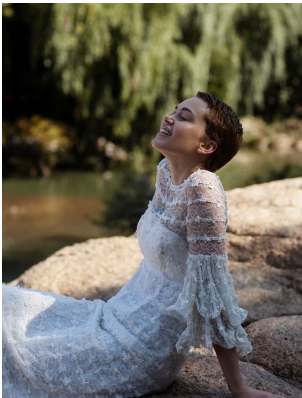

BOSS MODELS

CAPE TOWN

SHAE BARNES

Height: 173cm Bust: 80cm Waist: 69cm Hips: 95cm Shoe: 6 UK Hair: Blonde Eyes: Green

BOSS MODELS

CAPE TOWN

SHAE BARNES

Height: 173cm Bust: 80cm Waist: 69cm Hips: 95cm Shoe: 6 UK Hair: Blonde Eyes: Green