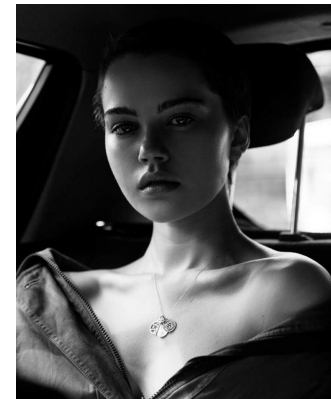

BOSS MODELS

CAPE TOWN

SHAE BARNES

Height: 173cm Bust: 80cm Waist: 67cm Hips: 97cm Shoe: 6 UK Hair: Blonde Eyes: Green

BOSS MODELS

CAPE TOWN

SHAE BARNES

Height: 173cm Bust: 80cm Waist: 67cm Hips: 97cm Shoe: 6 UK Hair: Blonde Eyes: Green