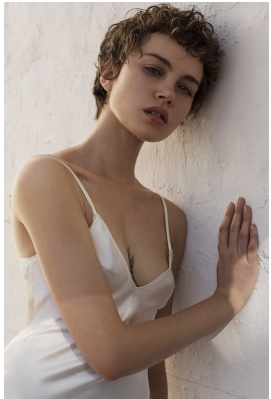

BOSS MODELS

CAPE TOWN

SHAE BARNES

Height: 173cm Bust: 80cm Waist: 69cm Hips: 95cm Shoe: 6 UK Hair: Blonde Eyes: Green

BOSS MODELS

CAPE TOWN

SHAE BARNES

Height: 173cm Bust: 80cm Waist: 69cm Hips: 95cm Shoe: 6 UK Hair: Blonde Eyes: Green