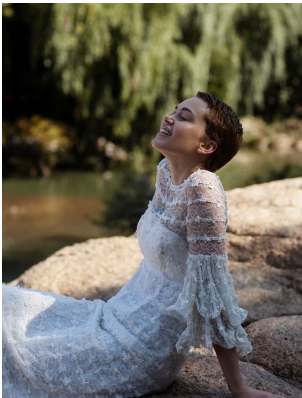

BOSS MODELS

CAPE TOWN

SHAE BARNES

Height: 173cm Bust: 80cm Waist: 67cm Hips: 97cm Shoe: 6 UK Hair: Blonde Eyes: Green

BOSS MODELS

CAPE TOWN

SHAE BARNES

Height: 173cm Bust: 80cm Waist: 67cm Hips: 97cm Shoe: 6 UK Hair: Blonde Eyes: Green