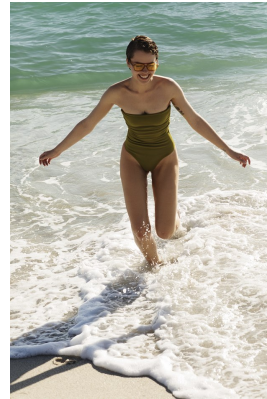

BOSS MODELS

CAPE TOWN

SHAE BARNES

Height: 173cm Bust: 80cm Waist: 67cm Hips: 97cm Shoe: 6 UK Hair: Blonde Eyes: Green

BOSS MODELS

CAPE TOWN

SHAE BARNES

Height: 173cm Bust: 80cm Waist: 67cm Hips: 97cm Shoe: 6 UK Hair: Blonde Eyes: Green