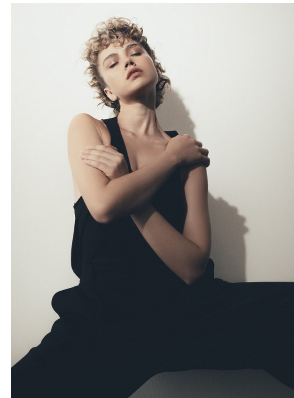

BOSS MODELS

CAPE TOWN

SHAE BARNES

Height: 173cm Bust: 80cm Waist: 67cm Hips: 97cm Shoe: 6 UK Hair: Blonde Eyes: Green

BOSS MODELS

CAPE TOWN

SHAE BARNES

Height: 173cm Bust: 80cm Waist: 67cm Hips: 97cm Shoe: 6 UK Hair: Blonde Eyes: Green