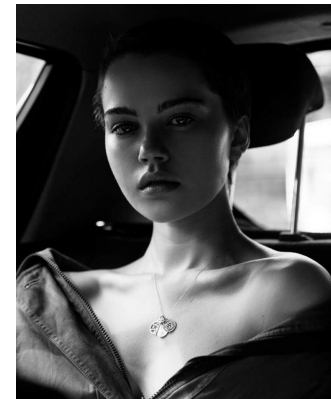

BOSS MODELS

CAPE TOWN

SHAE BARNES

Height: 173cm Bust: 80cm Waist: 69cm Hips: 95cm Shoe: 6 UK Hair: Blonde Eyes: Green

BOSS MODELS

CAPE TOWN

SHAE BARNES

Height: 173cm Bust: 80cm Waist: 69cm Hips: 95cm Shoe: 6 UK Hair: Blonde Eyes: Green