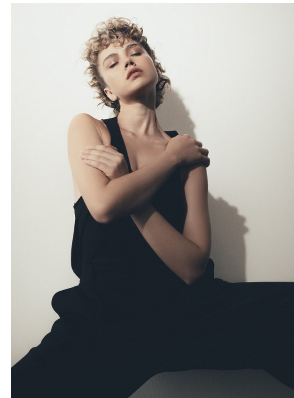

BOSS MODELS

CAPE TOWN

SHAE BARNES

Height: 173cm Bust: 80cm Waist: 69cm Hips: 95cm Shoe: 6 UK Hair: Blonde Eyes: Green

BOSS MODELS

CAPE TOWN

SHAE BARNES

Height: 173cm Bust: 80cm Waist: 69cm Hips: 95cm Shoe: 6 UK Hair: Blonde Eyes: Green