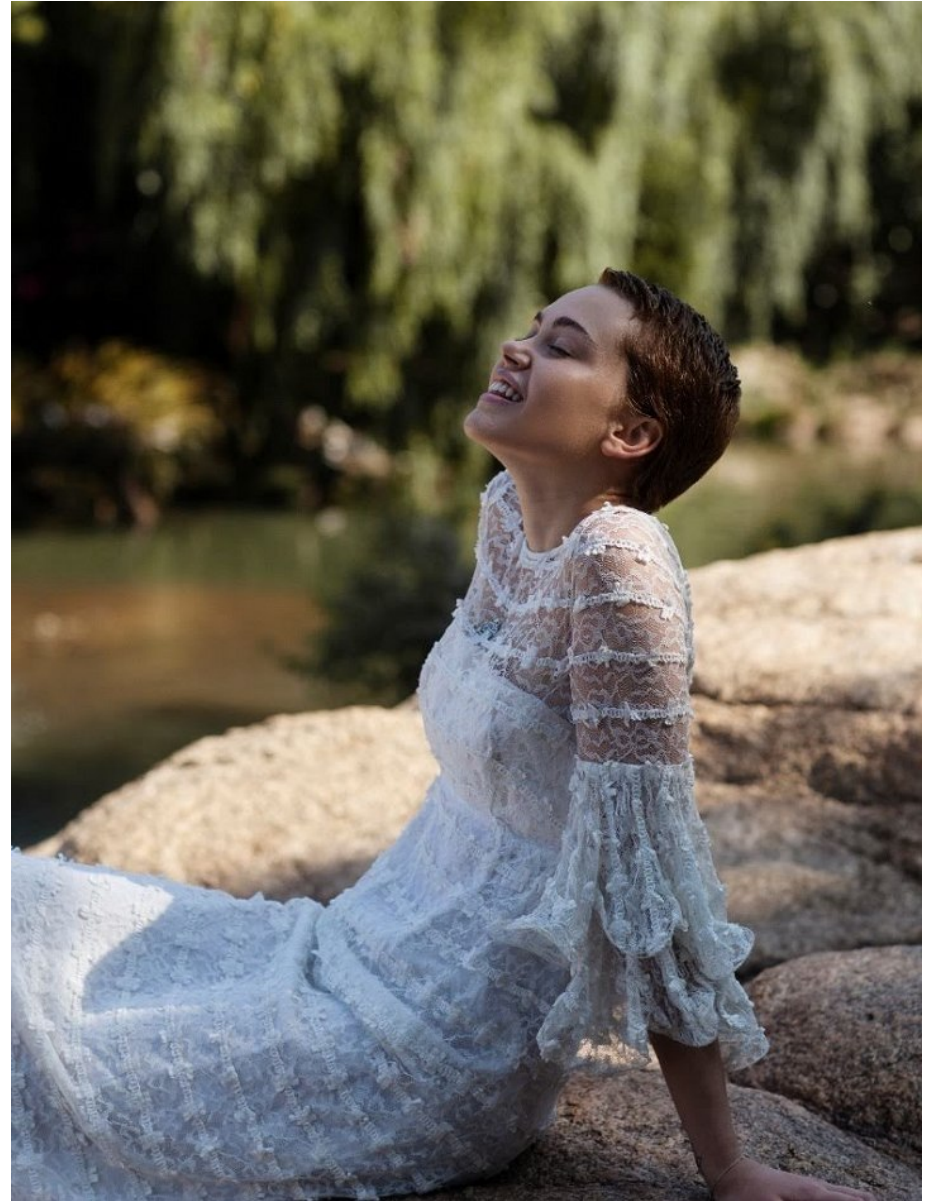

BOSS MODELS

CAPE TOWN

SHAE BARNES

Height: 173cm Bust: 80cm Waist: 67cm Hips: 97cm Shoe: 6 UK Hair: Blonde Eyes: Green

BOSS MODELS

CAPE TOWN

SHAE BARNES

Height: 173cm Bust: 80cm Waist: 67cm Hips: 97cm Shoe: 6 UK Hair: Blonde Eyes: Green