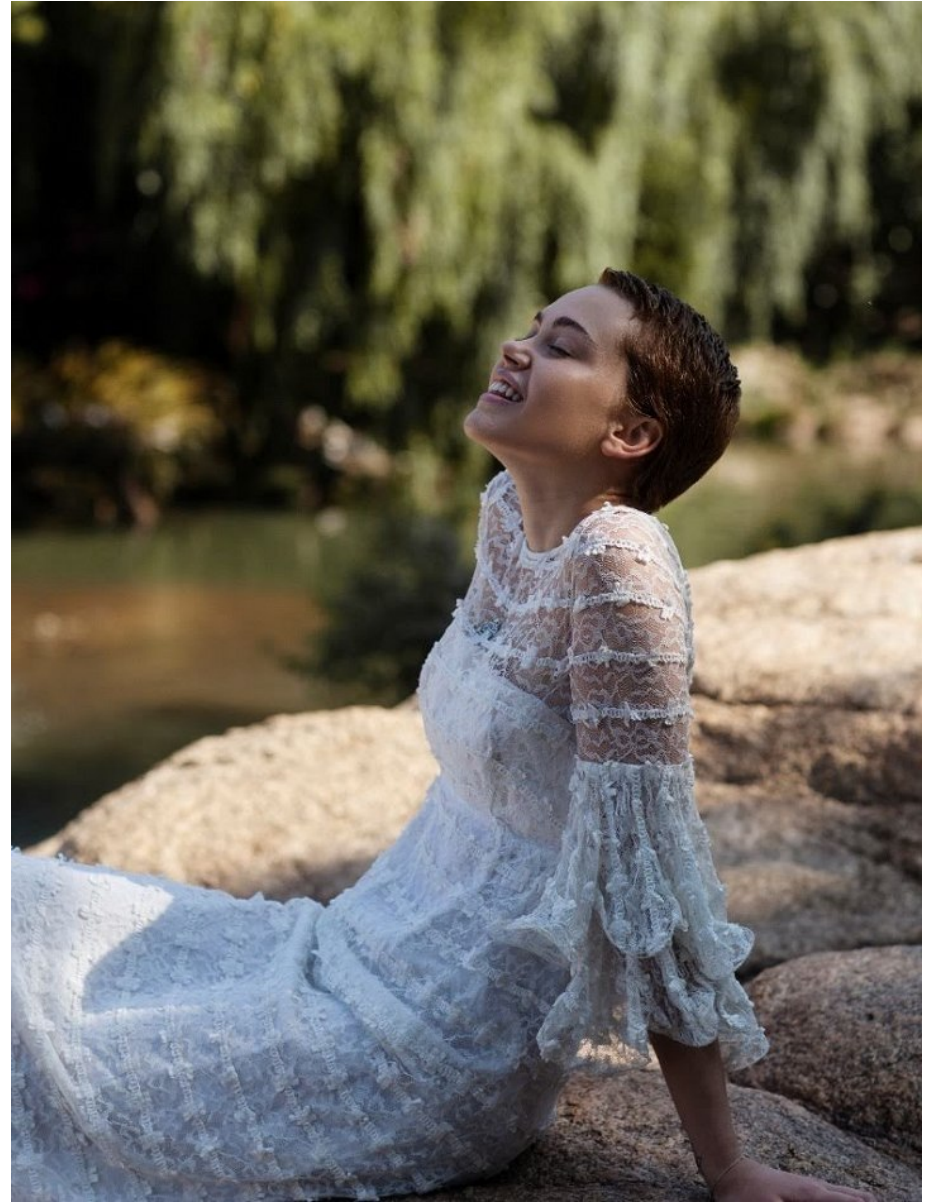

BOSS MODELS

CAPE TOWN

SHAE BARNES

Height: 173cm Bust: 80cm Waist: 69cm Hips: 95cm Shoe: 6 UK Hair: Blonde Eyes: Green

BOSS MODELS

CAPE TOWN

SHAE BARNES

Height: 173cm Bust: 80cm Waist: 69cm Hips: 95cm Shoe: 6 UK Hair: Blonde Eyes: Green