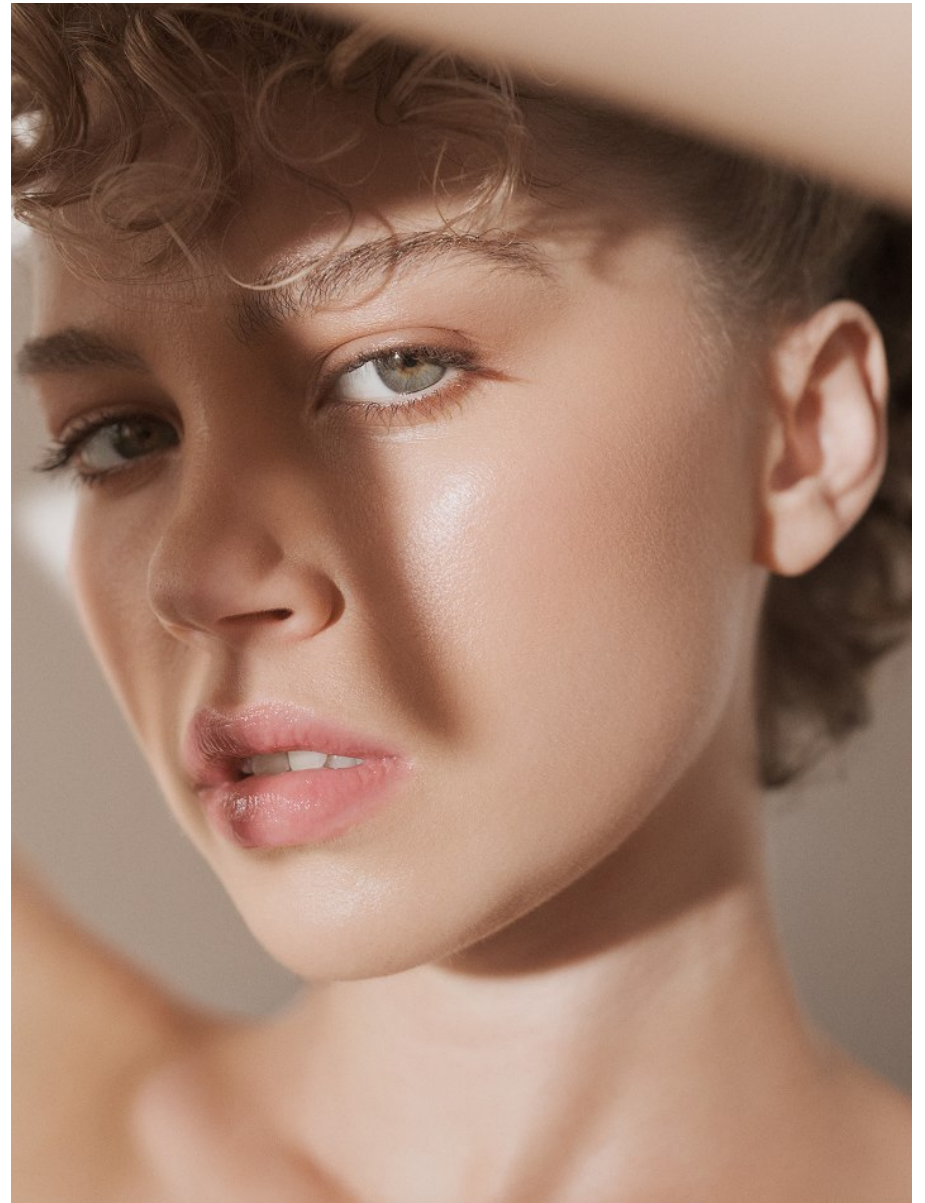

BOSS MODELS

CAPE TOWN

SHAE BARNES

Height: 173cm Bust: 80cm Waist: 69cm Hips: 95cm Shoe: 6 UK Hair: Blonde Eyes: Green