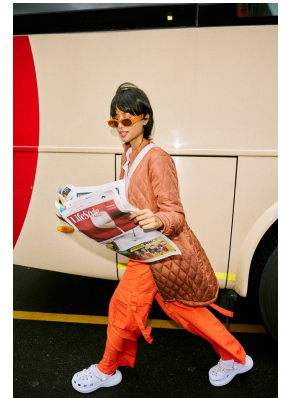

BOSS MODELS

CAPE TOWN

JADE DANIELS

Height: 174cm Bust: 81cm Waist: 61cm Hips: 88cm Shoe: 6 UK Hair: Black Eyes: Brown

BOSS MODELS

CAPE TOWN

JADE DANIELS

Height: 174cm Bust: 81cm Waist: 61cm Hips: 88cm Shoe: 6 UK Hair: Black Eyes: Brown

BOSS MODELS

CAPE TOWN

Image: Jade Daniels represented by Boss Models Cape Town

JADE DANIELS

Height: 174cm Bust: 81cm Waist: 61cm Hips: 88cm Shoe: 6 UK Hair: Black Eyes: Brown