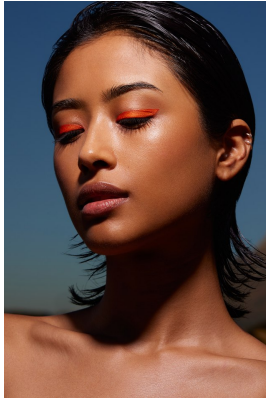

BOSS MODELS

CAPE TOWN

JADE DANIELS

Height: 174cm Bust: 81cm Waist: 61cm Hips: 88cm Shoe: 6 UK Hair: Black Eyes: Brown

BOSS MODELS

CAPE TOWN

JADE DANIELS

Height: 174cm Bust: 81cm Waist: 61cm Hips: 88cm Shoe: 6 UK Hair: Black Eyes: Brown

BOSS MODELS

CAPE TOWN

Image: Jade Daniels represented by Boss Models Cape Town

JADE DANIELS

Height: 174cm Bust: 81cm Waist: 61cm Hips: 88cm Shoe: 6 UK Hair: Black Eyes: Brown