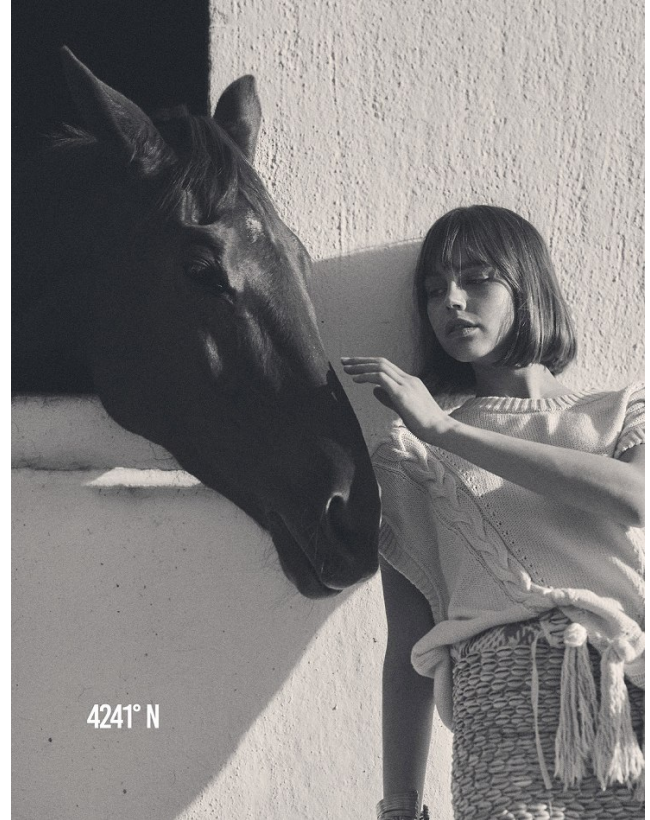

BOSS MODELS

CAPE TOWN

KATE WANNENBURGH

Height: 174cm Bust: 80cm Waist: 63cm Hips: 92cm Shoe: 6 UK Hair: Brunette Eyes: Brown