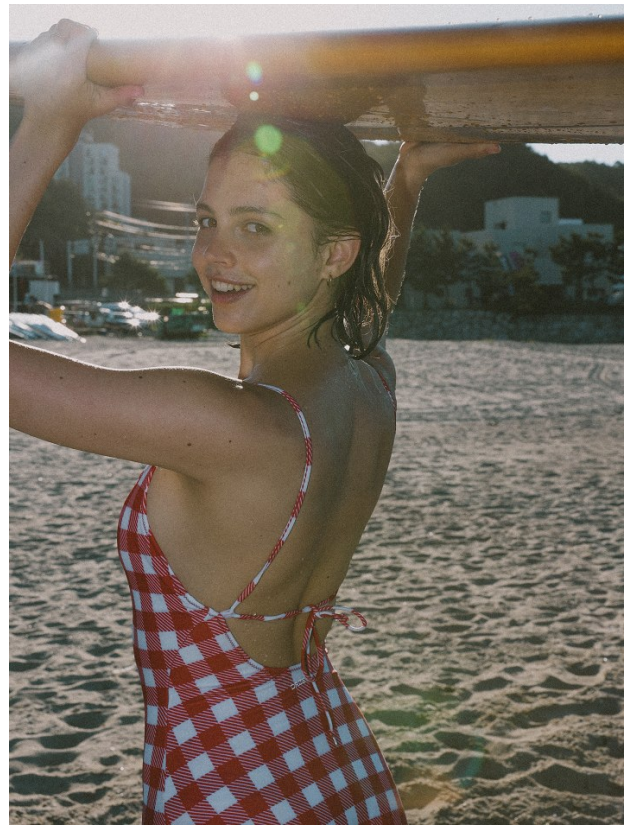

BOSS MODELS

CAPE TOWN

KATE WANNENBURGH

Height: 174cm Bust: 80cm Waist: 63cm Hips: 92cm Shoe: 6 UK Hair: Brunette Eyes: Brown