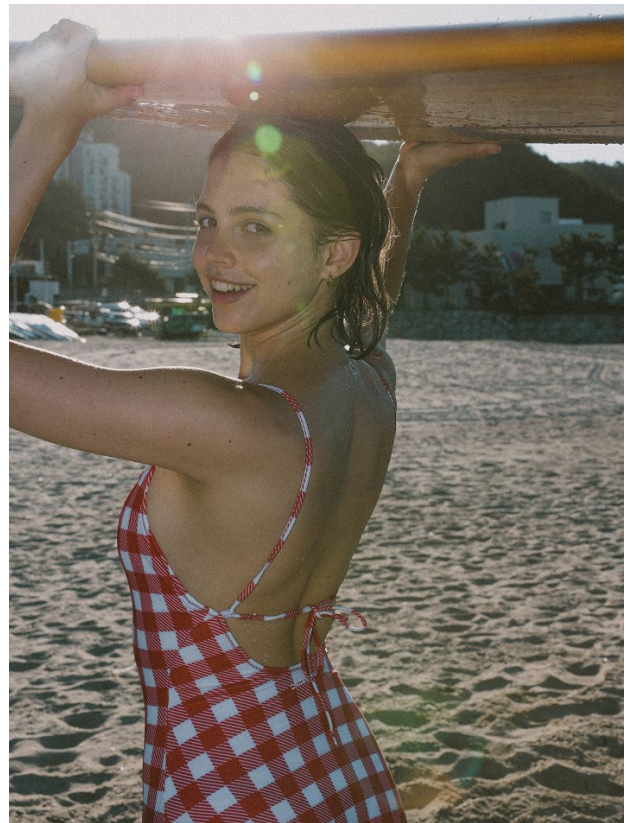

BOSS MODELS

CAPE TOWN

KATE WANNENBURGH

Height: 174cm Bust: 80cm Waist: 62cm Hips: 92cm Shoe: 6 UK Hair: Brunette Eyes: Brown