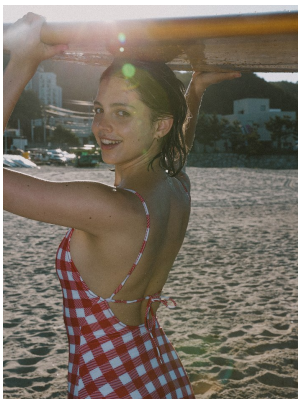

# BOSS MODELS

CAPE TOWN

KATE WANNENBURGH

Height: 174cm Bust: 80cm Waist: 62cm Hips: 92cm Shoe: 6 UK Hair: Brunette Eyes: Brown

## KATE WANNENBURGH

Height: 174cm Bust: 80cm Waist: 62cm Hips: 92cm Shoe: 6 UK Hair: Brunette Eyes: Brown