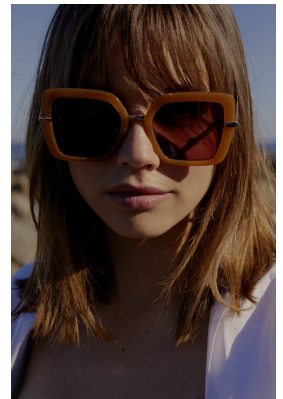

BOSS MODELS

CAPE TOWN

KATE WANNENBURGH

Height: 174cm Bust: 80cm Waist: 63cm Hips: 92cm Shoe: 6 UK Hair: Brunette Eyes: Brown

BOSS MODELS

CAPE TOWN

KATE WANNENBURGH

Height: 174cm Bust: 80cm Waist: 63cm Hips: 92cm Shoe: 6 UK Hair: Brunette Eyes: Brown

BOSS MODELS

CAPE TOWN

KATE WANNENBURGH

Height: 174cm Bust: 80cm Waist: 63cm Hips: 92cm Shoe: 6 UK Hair: Brunette Eyes: Brown