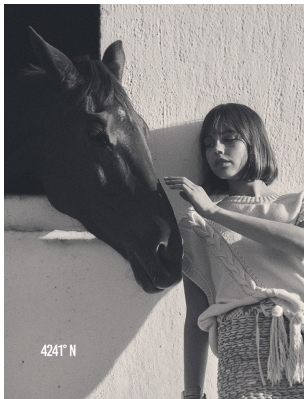

# BOSS MODELS

CAPE TOWN

KATE WANNENBURGH

Height: 174cm Bust: 80cm Waist: 62cm Hips: 92cm Shoe: 6 UK Hair: Brunette Eyes: Brown

# BOSS MODELS

CAPE TOWN

## KATE WANNENBURGH

Height: 174cm Bust: 80cm Waist: 62cm Hips: 92cm Shoe: 6 UK Hair: Brunette Eyes: Brown