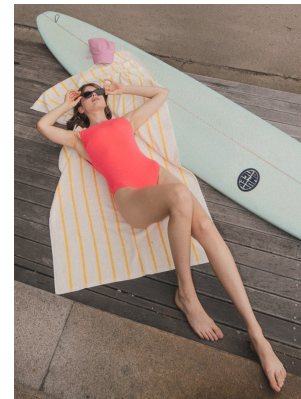

BOSS MODELS

CAPE TOWN

KATE WANNENBURGH

Height: 174cm Bust: 80cm Waist: 63cm Hips: 92cm Shoe: 6 UK Hair: Brunette Eyes: Brown

BOSS MODELS

CAPE TOWN

KATE WANNENBURGH

Height: 174cm Bust: 80cm Waist: 63cm Hips: 92cm Shoe: 6 UK Hair: Brunette Eyes: Brown

BOSS MODELS

CAPE TOWN

KATE WANNENBURGH

Height: 174cm Bust: 80cm Waist: 63cm Hips: 92cm Shoe: 6 UK Hair: Brunette Eyes: Brown