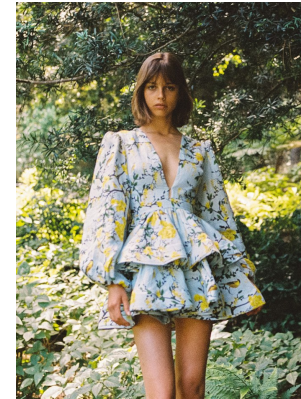

BOSS MODELS

CAPE TOWN

KATE WANNENBURGH

Height: 174cm Bust: 80cm Waist: 63cm Hips: 92cm Shoe: 6 UK Hair: Brunette Eyes: Brown

BOSS MODELS

CAPE TOWN

KATE WANNENBURGH

Height: 174cm Bust: 80cm Waist: 63cm Hips: 92cm Shoe: 6 UK Hair: Brunette Eyes: Brown

BOSS MODELS

CAPE TOWN

KATE WANNENBURGH

Height: 174cm Bust: 80cm Waist: 63cm Hips: 92cm Shoe: 6 UK Hair: Brunette Eyes: Brown