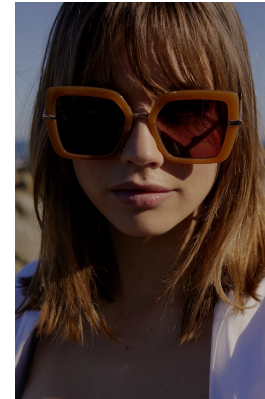

BOSS MODELS

CAPE TOWN

KATE WANNENBURGH

Height: 173cm Bust: 85cm Waist: 64cm Hips: 93cm Shoe: 6 UK Hair: Dark Blonde Eyes: Brown

BOSS MODELS

CAPE TOWN

KATE WANNENBURGH

Height: 173cm Bust: 85cm Waist: 64cm Hips: 93cm Shoe: 6 UK Hair: Dark Blonde Eyes: Brown