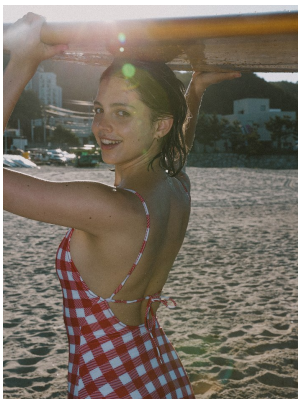

BOSS MODELS

CAPE TOWN

KATE WANNENBURGH

Height: 174cm Bust: 80cm Waist: 63cm Hips: 92cm Shoe: 6 UK Hair: Brunette Eyes: Brown

BOSS MODELS

CAPE TOWN

KATE WANNENBURGH

Height: 174cm Bust: 80cm Waist: 63cm Hips: 92cm Shoe: 6 UK Hair: Brunette Eyes: Brown

BOSS MODELS

CAPE TOWN

KATE WANNENBURGH

Height: 174cm Bust: 80cm Waist: 63cm Hips: 92cm Shoe: 6 UK Hair: Brunette Eyes: Brown