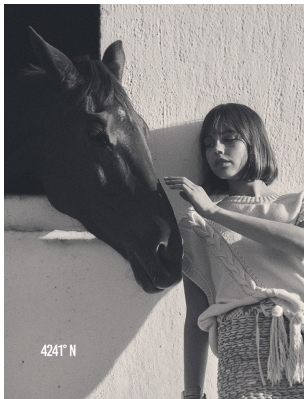

BOSS MODELS

CAPE TOWN

KATE WANNENBURGH

Height: 174cm Bust: 80cm Waist: 63cm Hips: 92cm Shoe: 6 UK Hair: Brunette Eyes: Brown

BOSS MODELS

CAPE TOWN

KATE WANNENBURGH

Height: 174cm Bust: 80cm Waist: 63cm Hips: 92cm Shoe: 6 UK Hair: Brunette Eyes: Brown

BOSS MODELS

CAPE TOWN

KATE WANNENBURGH

Height: 174cm Bust: 80cm Waist: 63cm Hips: 92cm Shoe: 6 UK Hair: Brunette Eyes: Brown