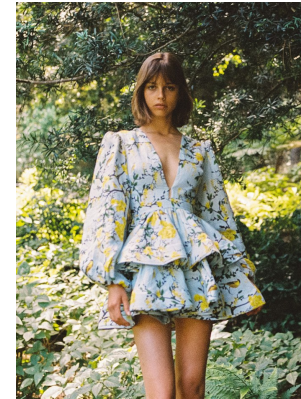

# BOSS MODELS

CAPE TOWN

KATE WANNENBURGH

Height: 174cm Bust: 80cm Waist: 62cm Hips: 92cm Shoe: 6 UK Hair: Brunette Eyes: Brown

# BOSS MODELS

CAPE TOWN

## KATE WANNENBURGH

Height: 174cm Bust: 80cm Waist: 62cm Hips: 92cm Shoe: 6 UK Hair: Brunette Eyes: Brown