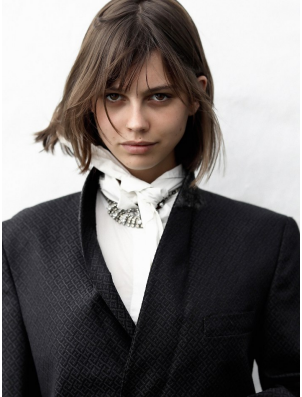

BOSS MODELS

CAPE TOWN

KATE WANNENBURGH

Height: 174cm Bust: 80cm Waist: 63cm Hips: 92cm Shoe: 6 UK Hair: Brunette Eyes: Brown

BOSS MODELS

CAPE TOWN

KATE WANNENBURGH

Height: 174cm Bust: 80cm Waist: 63cm Hips: 92cm Shoe: 6 UK Hair: Brunette Eyes: Brown

BOSS MODELS

CAPE TOWN

KATE WANNENBURGH

Height: 174cm Bust: 80cm Waist: 63cm Hips: 92cm Shoe: 6 UK Hair: Brunette Eyes: Brown