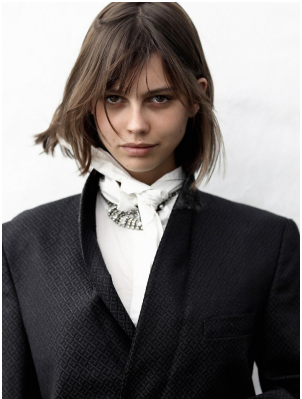

# BOSS MODELS

CAPE TOWN

KATE WANNENBURGH

Height: 174cm Bust: 80cm Waist: 62cm Hips: 92cm Shoe: 6 UK Hair: Brunette Eyes: Brown

# BOSS MODELS

CAPE TOWN

## KATE WANNENBURGH

Height: 174cm Bust: 80cm Waist: 62cm Hips: 92cm Shoe: 6 UK Hair: Brunette Eyes: Brown