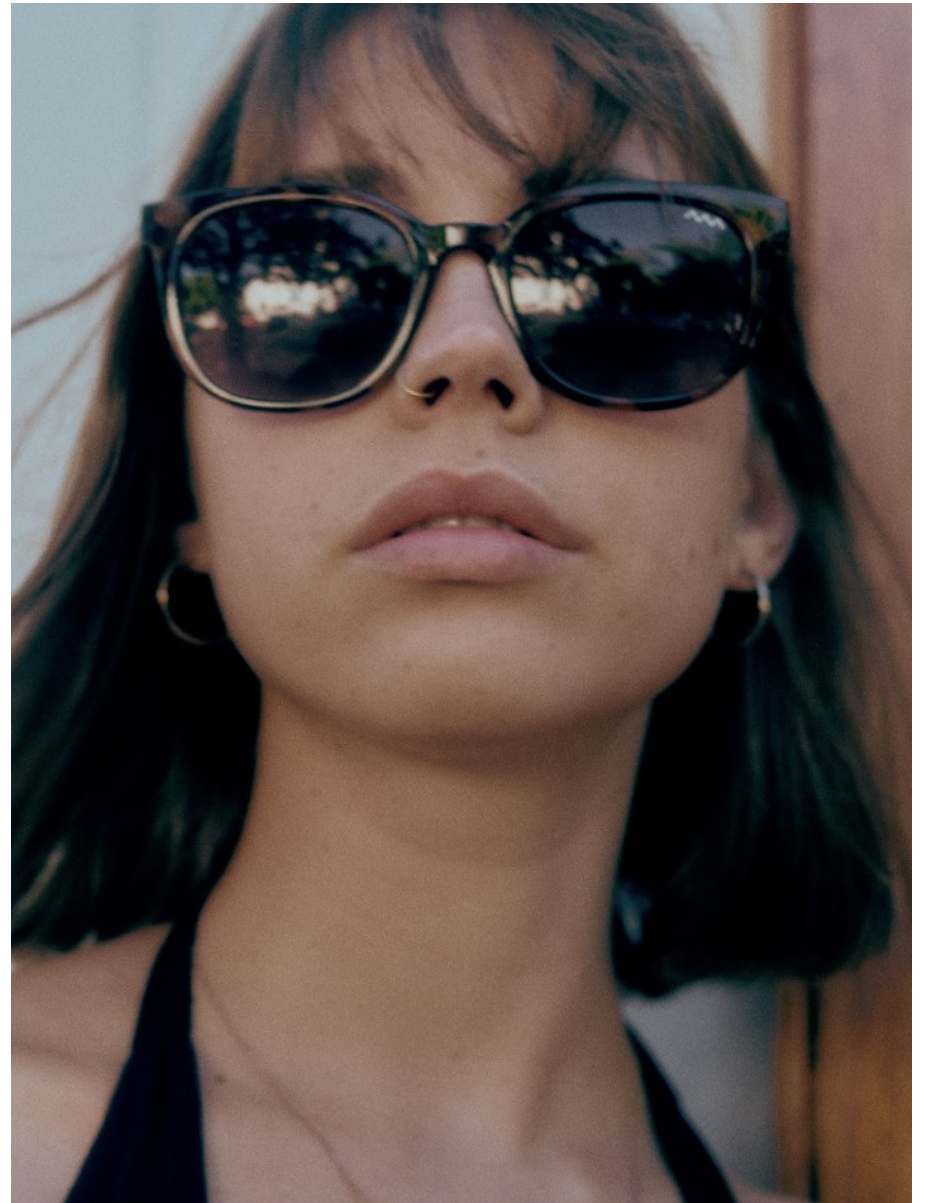

BOSS MODELS

CAPE TOWN

Height: 174cm Bust: 80cm Waist: 63cm Hips: 92cm Shoe: 6 UK Hair: Brunette Eyes: Brown