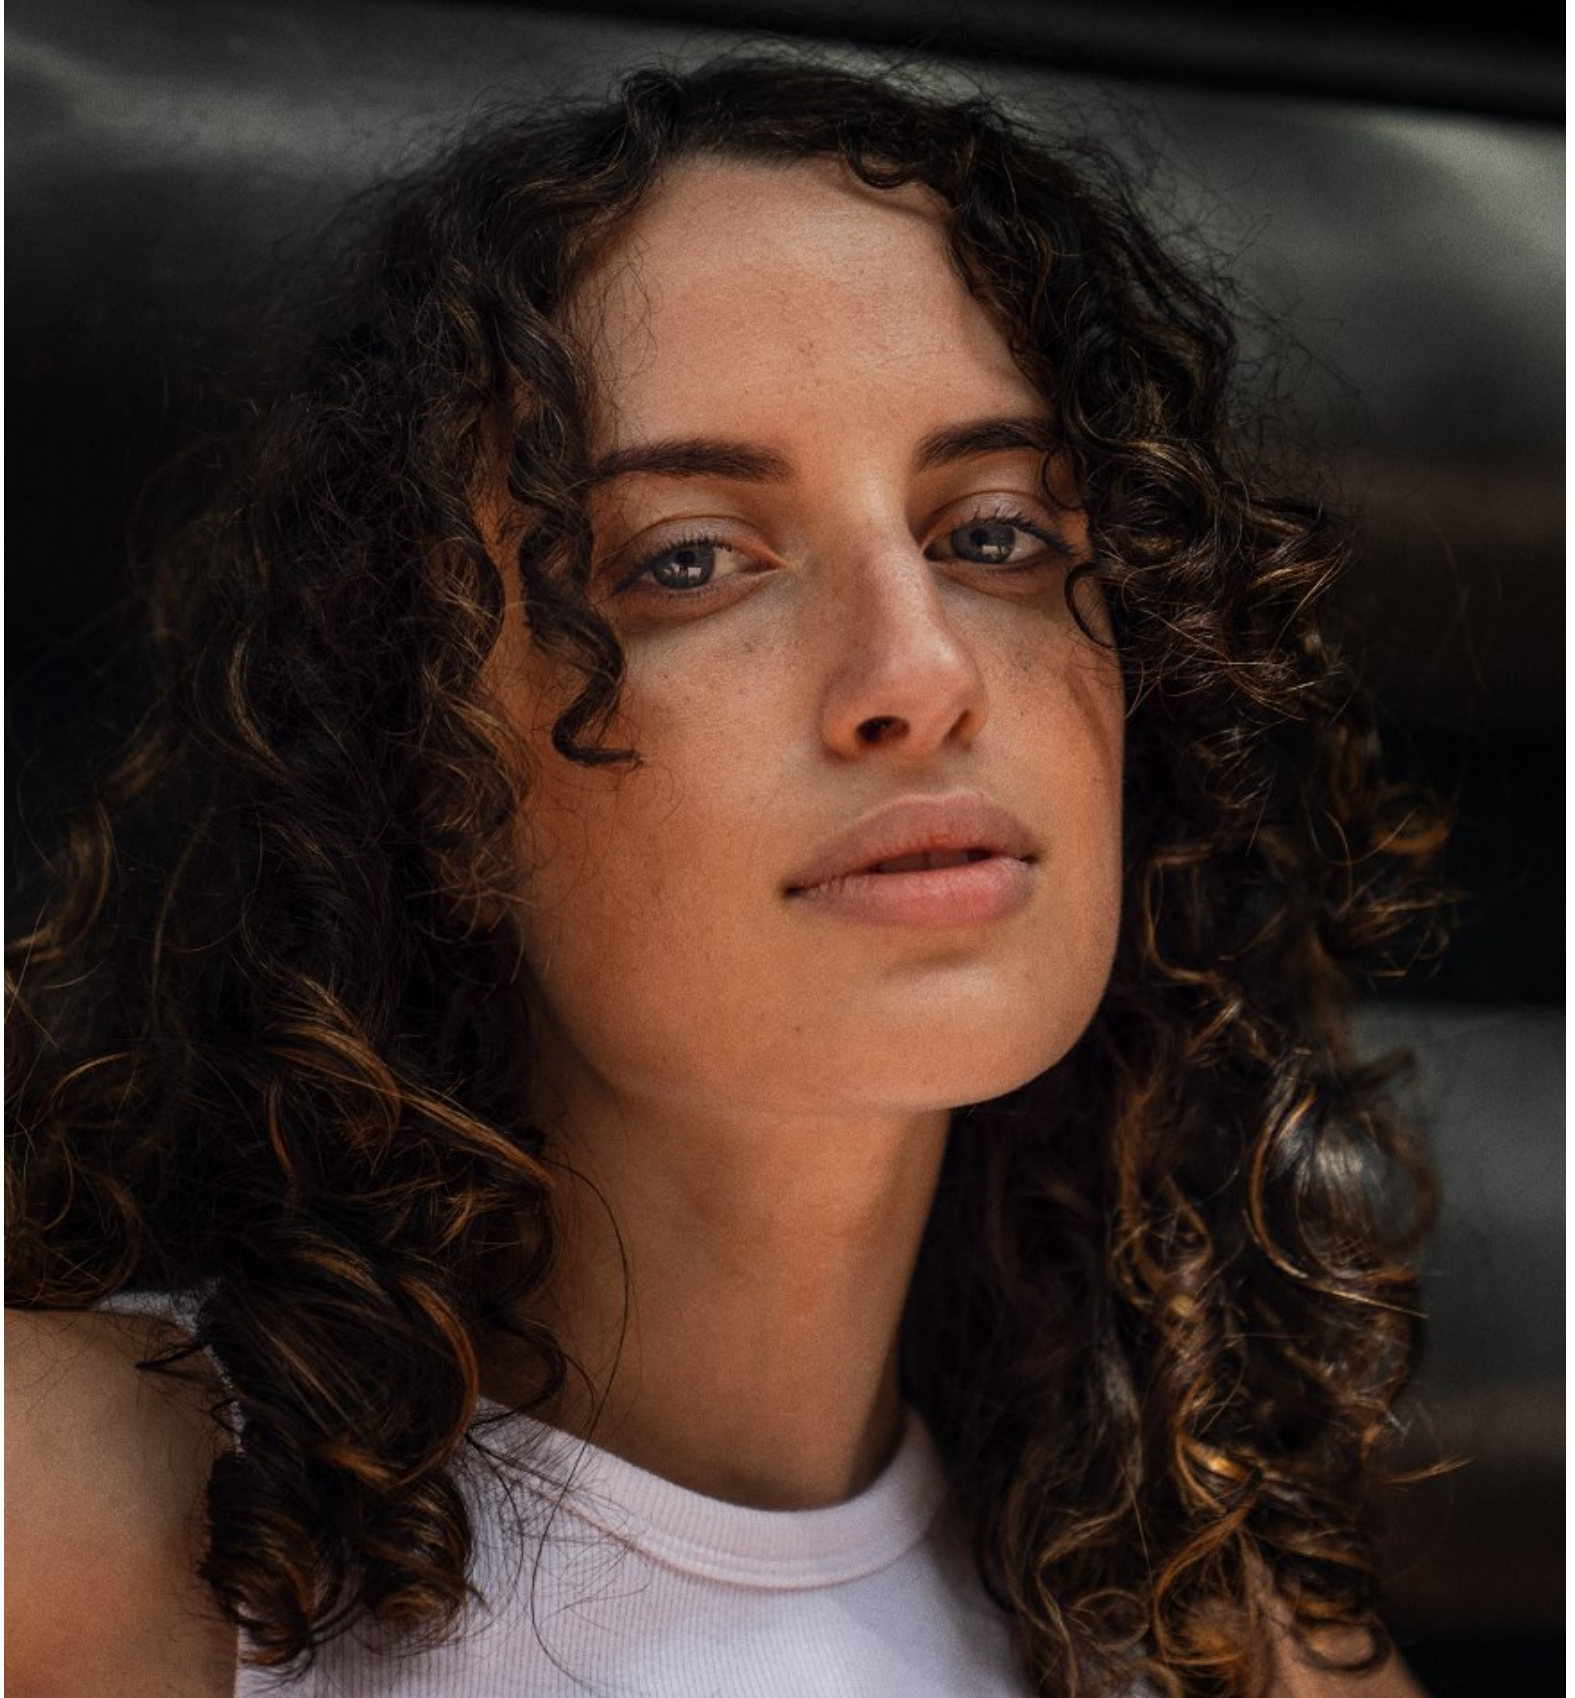

BOSS MODELS

CAPE TOWN

FRAN VAN OUDSHOORN

Height: 170cm Bust: 83cm Waist: 62cm Hips: 89cm Shoe: 6 UK Hair: Dark Brown Eyes: Blue