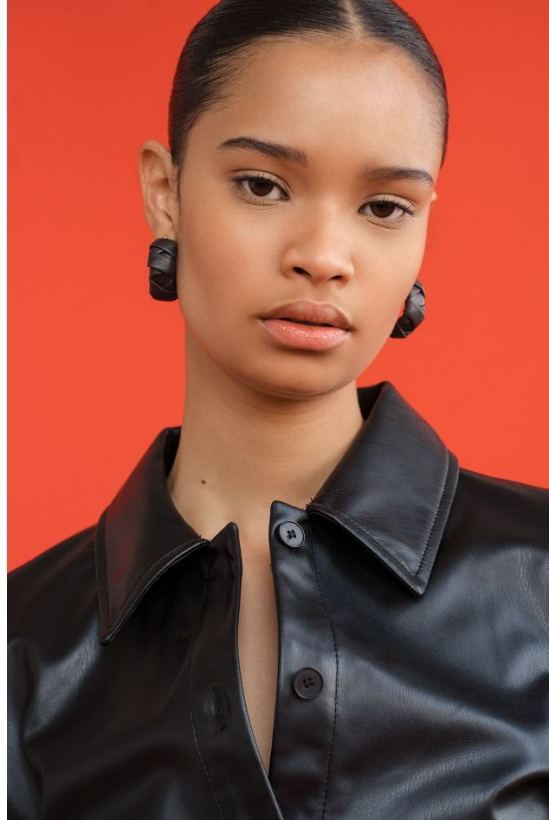

BOSS MODELS

CAPE TOWN

CHRISTI-ANN SAIMAN

Height: 175cm Bust: 83cm Waist: 66cm Hips: 97cm Shoe: 8 UK Hair: Brown Eyes: Brown

BOSS MODELS

CAPE TOWN

CHRISTI-ANN SAIMAN

Height: 175cm Bust: 83cm Waist: 66cm Hips: 97cm Shoe: 8 UK Hair: Brown Eyes: Brown