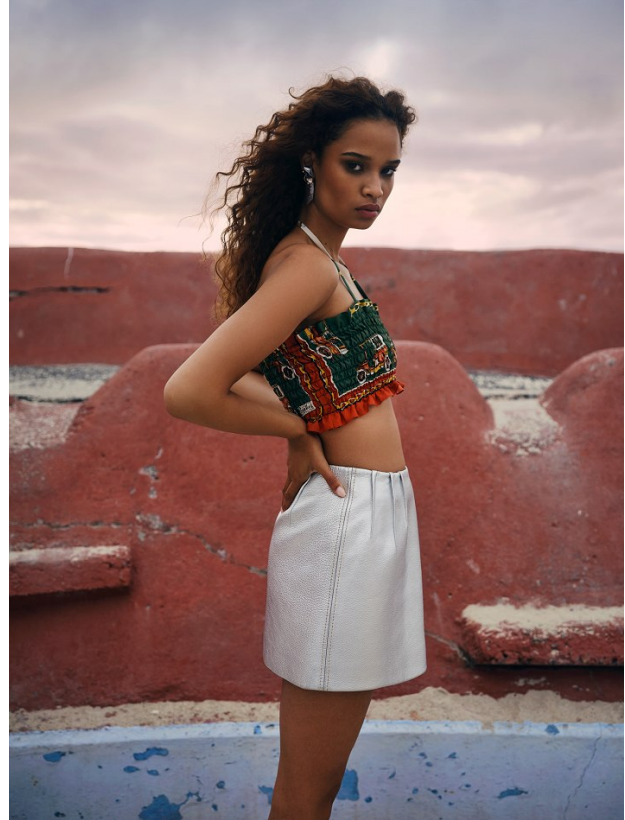

BOSS MODELS

CAPE TOWN

CHRISTI-ANN SAIMAN

Height: 175cm Bust: 83cm Waist: 66cm Hips: 97cm Shoe: 8 UK Hair: Brown Eyes: Brown

BOSS MODELS

CAPE TOWN

CHRISTI-ANN SAIMAN

Height: 175cm Bust: 83cm Waist: 66cm Hips: 97cm Shoe: 8 UK Hair: Brown Eyes: Brown