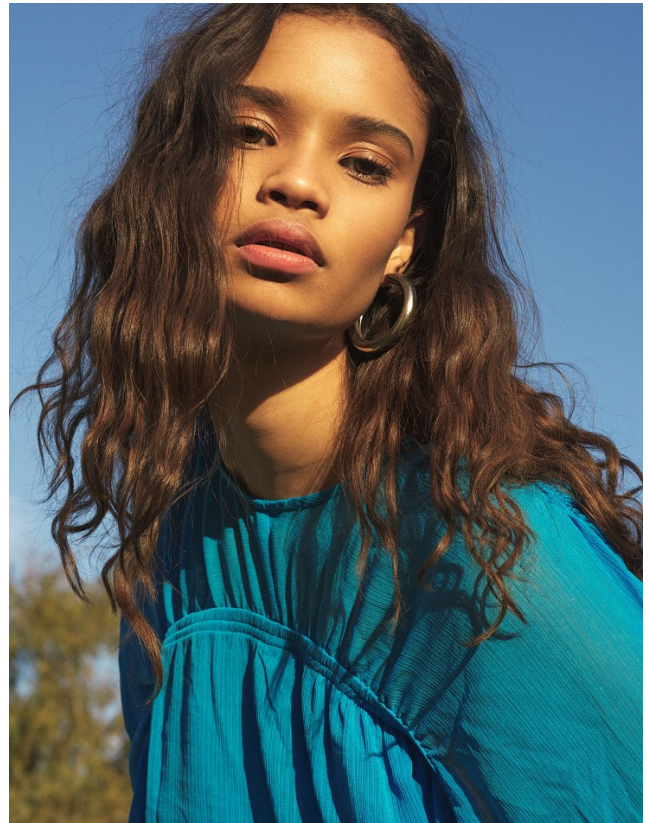

BOSS MODELS

CAPE TOWN

CHRISTI-ANN SAIMAN

Height: 175cm Bust: 83cm Waist: 66cm Hips: 97cm Shoe: 8 UK Hair: Brown Eyes: Brown