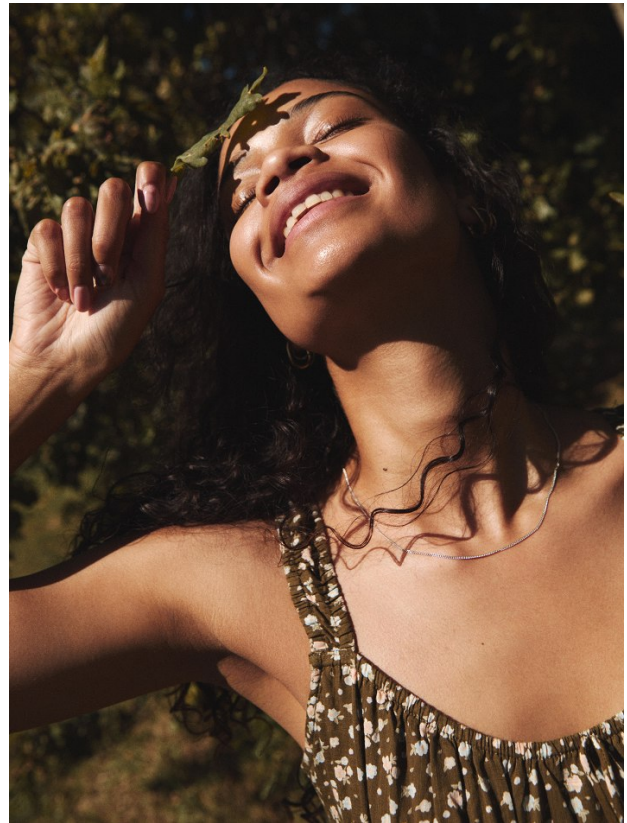

BOSS MODELS

CAPE TOWN

CHRISTI-ANN SAIMAN

Height: 175cm Bust: 80cm Waist: 63cm Hips: 92cm Shoe: 8 UK Hair: Brown Eyes: Brown

BOSS MODELS

CAPE TOWN

CHRISTI-ANN SAIMAN

Height: 175cm Bust: 80cm Waist: 63cm Hips: 92cm Shoe: 8 UK Hair: Brown Eyes: Brown