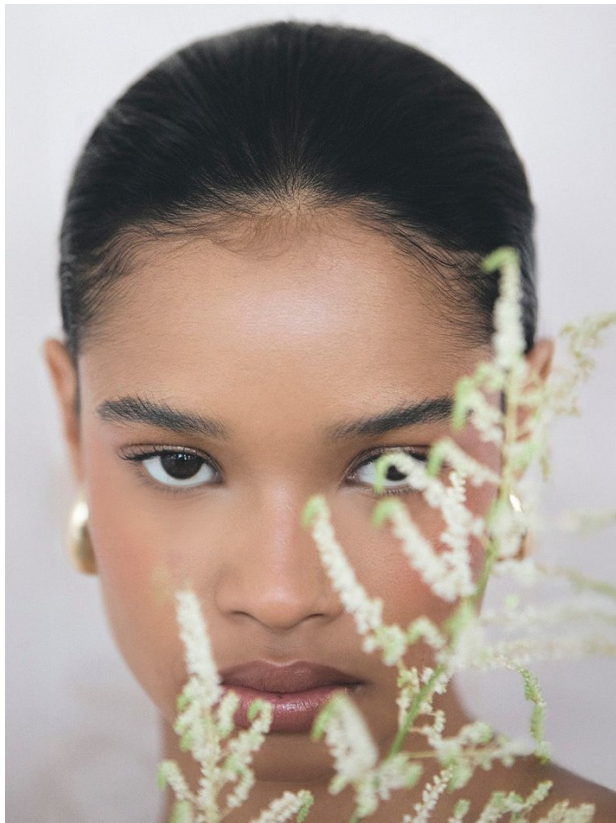

BOSS MODELS

CAPE TOWN

CHRISTI-ANN SAIMAN

Height: 175cm Bust: 80cm Waist: 63cm Hips: 92cm Shoe: 8 UK Hair: Brown Eyes: Brown

BOSS MODELS

CAPE TOWN

CHRISTI-ANN SAIMAN

Height: 175cm Bust: 80cm Waist: 63cm Hips: 92cm Shoe: 8 UK Hair: Brown Eyes: Brown