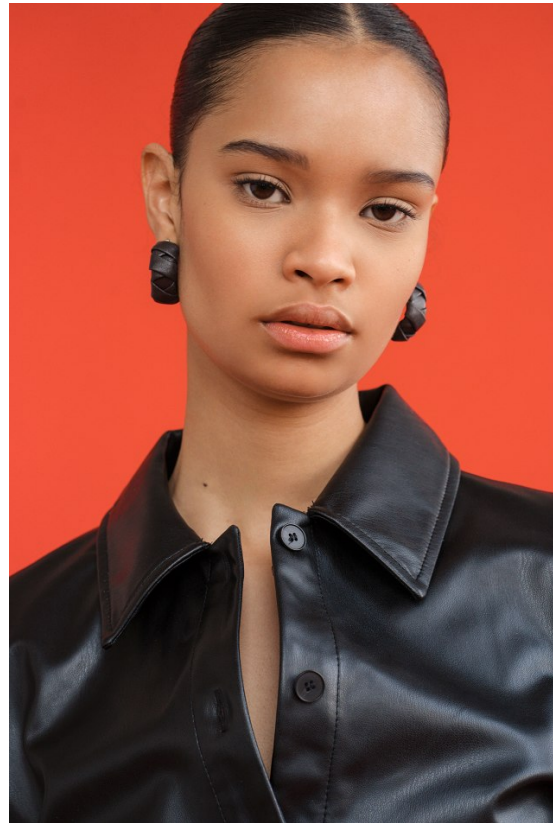

BOSS MODELS

CAPE TOWN

CHRISTI-ANN SAIMAN

Height: 175cm Bust: 80cm Waist: 63cm Hips: 92cm Shoe: 8 UK Hair: Brown Eyes: Brown