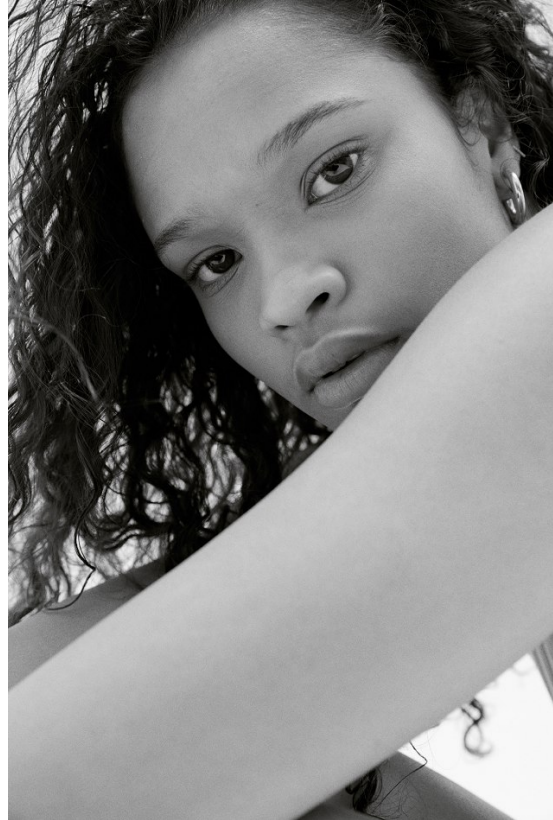

BOSS MODELS

CAPE TOWN

CHRISTI-ANN SAIMAN

Height: 175cm Bust: 83cm Waist: 66cm Hips: 97cm Shoe: 8 UK Hair: Brown Eyes: Brown

BOSS MODELS

CAPE TOWN

CHRISTI-ANN SAIMAN

Height: 175cm Bust: 83cm Waist: 66cm Hips: 97cm Shoe: 8 UK Hair: Brown Eyes: Brown