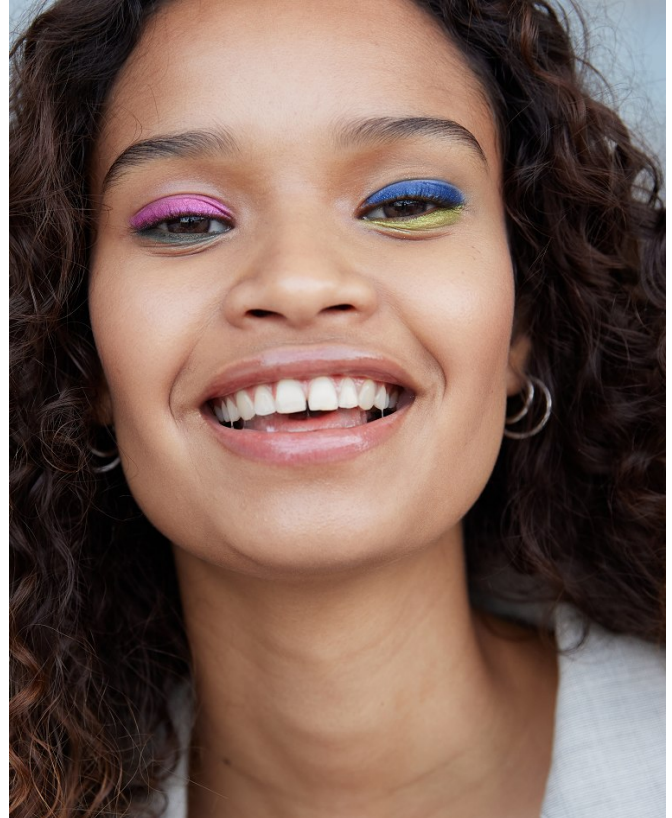

BOSS MODELS

CAPE TOWN

CHRISTI-ANN SAIMAN

Height: 175cm Bust: 80cm Waist: 63cm Hips: 92cm Shoe: 8 UK Hair: Brown Eyes: Brown