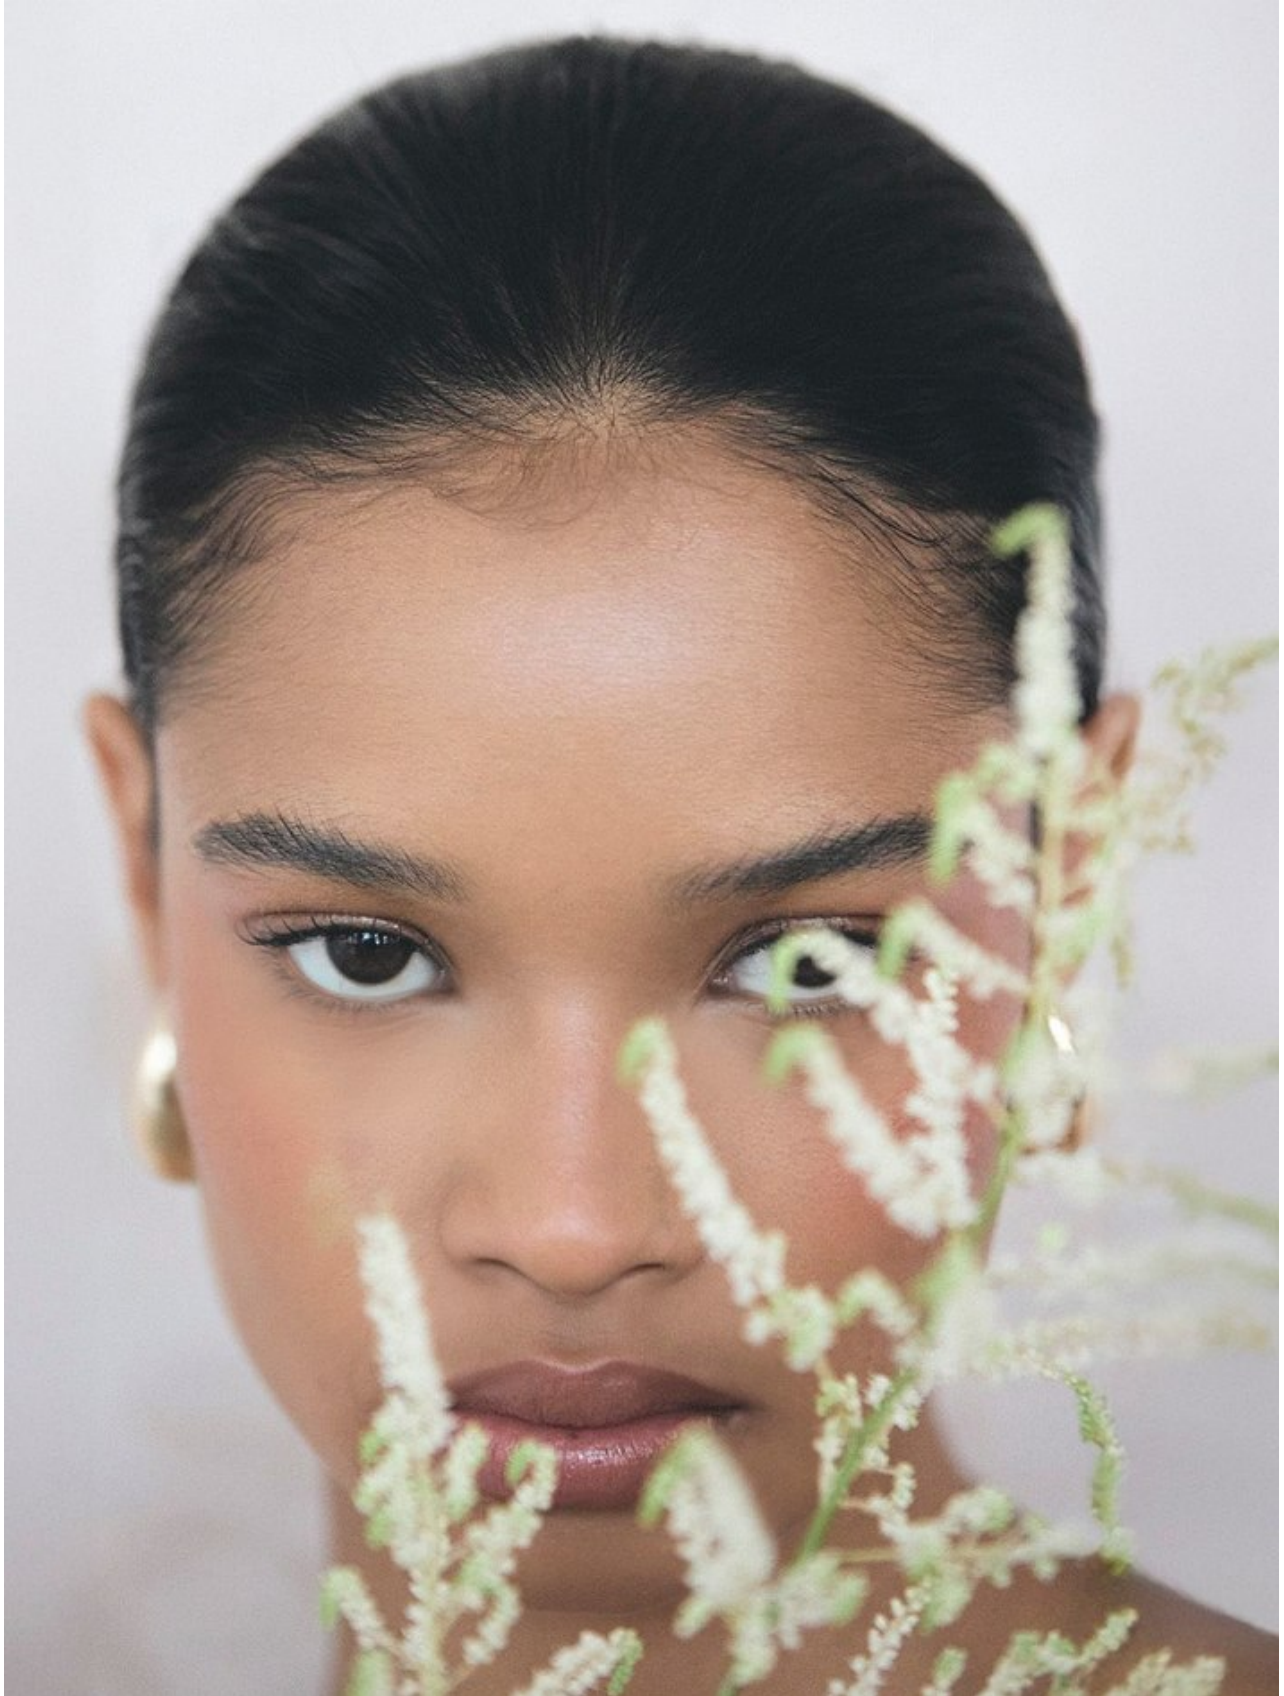

BOSS MODELS

CAPE TOWN

Height: 175cm Bust: 80cm Waist: 63cm Hips: 92cm Shoe: 8 UK Hair: Brown Eyes: Brown