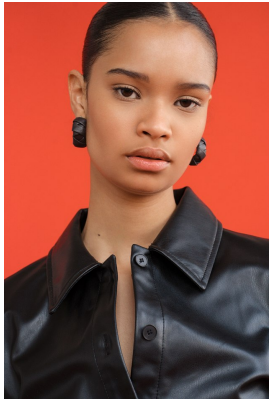

BOSS MODELS

CAPE TOWN

CHRISTI-ANN SAIMAN

Height: 175cm Bust: 83cm Waist: 66cm Hips: 97cm Shoe: 8 UK Hair: Brown Eyes: Brown

BOSS MODELS

CAPE TOWN

CHRISTI-ANN SAAIMAN

Height: 175cm Bust: 83cm Waist: 66cm Hips: 97cm Shoe: 8 UK Hair: Brown Eyes: Brown

BOSS MODELS

CAPE TOWN

CHRISTI-ANN SAIMAN

Height: 175cm Bust: 83cm Waist: 66cm Hips: 97cm Shoe: 8 UK Hair: Brown Eyes: Brown