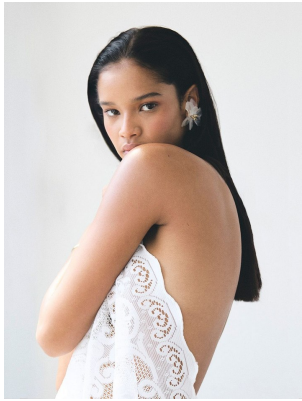

BOSS MODELS

CAPE TOWN

CHRISTI-ANN SAIMAN

Height: 175cm Bust: 80cm Waist: 63cm Hips: 92cm Shoe: 8 UK Hair: Brown Eyes: Brown

BOSS MODELS

CAPE TOWN

CHRISTI-ANN SAAIMAN

Height: 175cm Bust: 80cm Waist: 63cm Hips: 92cm Shoe: 8 UK Hair: Brown Eyes: Brown

BOSS MODELS

CAPE TOWN

CHRISTI-ANN SAAIMAN

Height: 175cm Bust: 80cm Waist: 63cm Hips: 92cm Shoe: 8 UK Hair: Brown Eyes: Brown