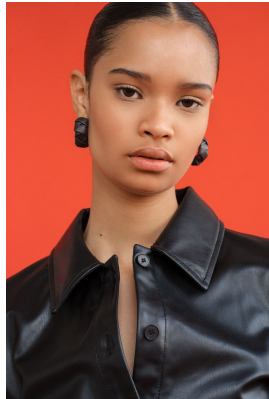

BOSS MODELS

CAPE TOWN

CHRISTI-ANN SAIMAN

Height: 175cm Bust: 80cm Waist: 63cm Hips: 92cm Shoe: 8 UK Hair: Brown Eyes: Brown

BOSS MODELS

CAPE TOWN

CHRISTI-ANN SAAIMAN

Height: 175cm Bust: 80cm Waist: 63cm Hips: 92cm Shoe: 8 UK Hair: Brown Eyes: Brown

BOSS MODELS

CAPE TOWN

CHRISTI-ANN SAAIMAN

Height: 175cm Bust: 80cm Waist: 63cm Hips: 92cm Shoe: 8 UK Hair: Brown Eyes: Brown