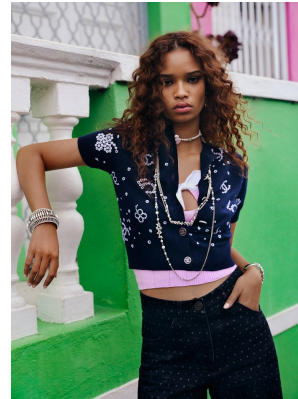

BOSS MODELS

CAPE TOWN

CHRISTI-ANN SAIMAN

Height: 175cm Bust: 83cm Waist: 66cm Hips: 97cm Shoe: 8 UK Hair: Brown Eyes: Brown

BOSS MODELS

CAPE TOWN

CHRISTI-ANN SAAIMAN

Height: 175cm Bust: 83cm Waist: 66cm Hips: 97cm Shoe: 8 UK Hair: Brown Eyes: Brown

BOSS MODELS

CAPE TOWN

CHRISTI-ANN SAIMAN

Height: 175cm Bust: 83cm Waist: 66cm Hips: 97cm Shoe: 8 UK Hair: Brown Eyes: Brown