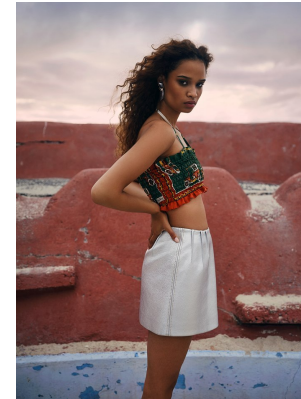

BOSS MODELS

CAPE TOWN

CHRISTI-ANN SAIMAN

Height: 175cm Bust: 83cm Waist: 66cm Hips: 97cm Shoe: 8 UK Hair: Brown Eyes: Brown

BOSS MODELS

CAPE TOWN

CHRISTI-ANN SAAIMAN

Height: 175cm Bust: 83cm Waist: 66cm Hips: 97cm Shoe: 8 UK Hair: Brown Eyes: Brown

BOSS MODELS

CAPE TOWN

CHRISTI-ANN SAIMAN

Height: 175cm Bust: 83cm Waist: 66cm Hips: 97cm Shoe: 8 UK Hair: Brown Eyes: Brown