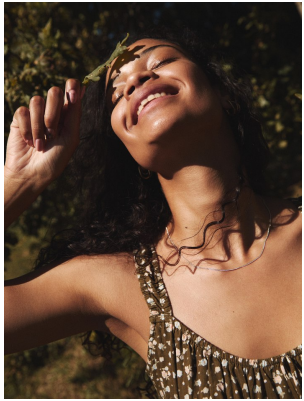

BOSS MODELS

CAPE TOWN

CHRISTI-ANN SAIMAN

Height: 175cm Bust: 80cm Waist: 63cm Hips: 92cm Shoe: 8 UK Hair: Brown Eyes: Brown

BOSS MODELS

CAPE TOWN

CHRISTI-ANN SAAIMAN

Height: 175cm Bust: 80cm Waist: 63cm Hips: 92cm Shoe: 8 UK Hair: Brown Eyes: Brown

BOSS MODELS

CAPE TOWN

CHRISTI-ANN SAAIMAN

Height: 175cm Bust: 80cm Waist: 63cm Hips: 92cm Shoe: 8 UK Hair: Brown Eyes: Brown