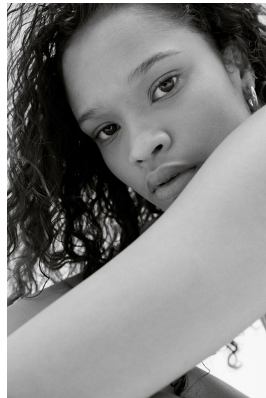

BOSS MODELS

CAPE TOWN

CHRISTI-ANN SAIMAN

Height: 175cm Bust: 83cm Waist: 66cm Hips: 97cm Shoe: 8 UK Hair: Brown Eyes: Brown

BOSS MODELS

CAPE TOWN

CHRISTI-ANN SAAIMAN

Height: 175cm Bust: 83cm Waist: 66cm Hips: 97cm Shoe: 8 UK Hair: Brown Eyes: Brown

BOSS MODELS

CAPE TOWN

CHRISTI-ANN SAIMAN

Height: 175cm Bust: 83cm Waist: 66cm Hips: 97cm Shoe: 8 UK Hair: Brown Eyes: Brown