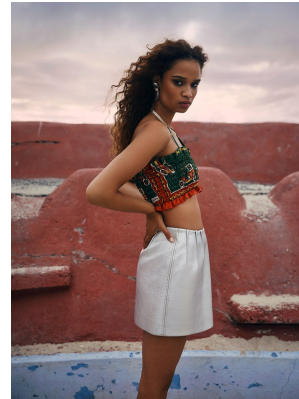

BOSS MODELS

CAPE TOWN

CHRISTI-ANN SAIMAN

Height: 175cm Bust: 80cm Waist: 63cm Hips: 92cm Shoe: 8 UK Hair: Brown Eyes: Brown

BOSS MODELS

CAPE TOWN

CHRISTI-ANN SAAIMAN

Height: 175cm Bust: 80cm Waist: 63cm Hips: 92cm Shoe: 8 UK Hair: Brown Eyes: Brown

BOSS MODELS

CAPE TOWN

CHRISTI-ANN SAAIMAN

Height: 175cm Bust: 80cm Waist: 63cm Hips: 92cm Shoe: 8 UK Hair: Brown Eyes: Brown