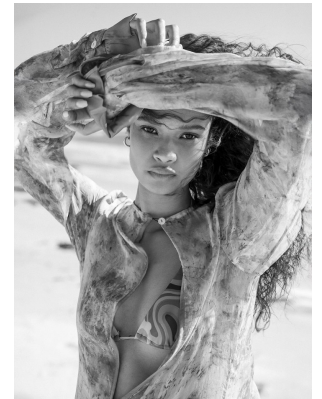

BOSS MODELS

CAPE TOWN

CHRISTI-ANN SAIMAN

Height: 175cm Bust: 80cm Waist: 63cm Hips: 92cm Shoe: 8 UK Hair: Brown Eyes: Brown

BOSS MODELS

CAPE TOWN

CHRISTI-ANN SAAIMAN

Height: 175cm Bust: 80cm Waist: 63cm Hips: 92cm Shoe: 8 UK Hair: Brown Eyes: Brown

BOSS MODELS

CAPE TOWN

CHRISTI-ANN SAAIMAN

Height: 175cm Bust: 80cm Waist: 63cm Hips: 92cm Shoe: 8 UK Hair: Brown Eyes: Brown