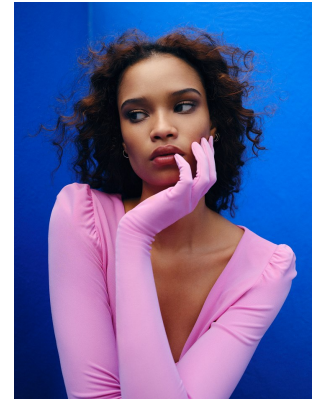

BOSS MODELS

CAPE TOWN

CHRISTI-ANN SAIMAN

Height: 175cm Bust: 80cm Waist: 63cm Hips: 92cm Shoe: 8 UK Hair: Brown Eyes: Brown

BOSS MODELS

CAPE TOWN

CHRISTI-ANN SAAIMAN

Height: 175cm Bust: 80cm Waist: 63cm Hips: 92cm Shoe: 8 UK Hair: Brown Eyes: Brown

BOSS MODELS

CAPE TOWN

CHRISTI-ANN SAAIMAN

Height: 175cm Bust: 80cm Waist: 63cm Hips: 92cm Shoe: 8 UK Hair: Brown Eyes: Brown