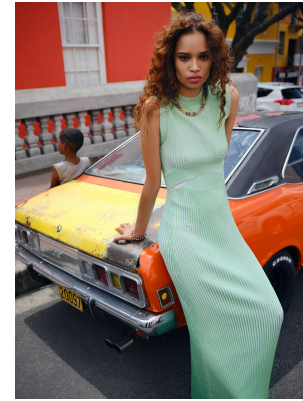

BOSS MODELS

CAPE TOWN

CHRISTI-ANN SAIMAN

Height: 175cm Bust: 80cm Waist: 63cm Hips: 92cm Shoe: 8 UK Hair: Brown Eyes: Brown

BOSS MODELS

CAPE TOWN

CHRISTI-ANN SAAIMAN

Height: 175cm Bust: 80cm Waist: 63cm Hips: 92cm Shoe: 8 UK Hair: Brown Eyes: Brown

BOSS MODELS

CAPE TOWN

CHRISTI-ANN SAAIMAN

Height: 175cm Bust: 80cm Waist: 63cm Hips: 92cm Shoe: 8 UK Hair: Brown Eyes: Brown