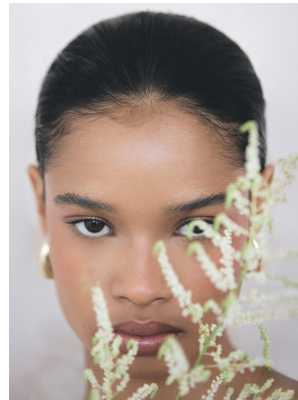

BOSS MODELS

CAPE TOWN

CHRISTI-ANN SAIMAN

Height: 175cm Bust: 80cm Waist: 63cm Hips: 92cm Shoe: 8 UK Hair: Brown Eyes: Brown

BOSS MODELS

CAPE TOWN

CHRISTI-ANN SAAIMAN

Height: 175cm Bust: 80cm Waist: 63cm Hips: 92cm Shoe: 8 UK Hair: Brown Eyes: Brown

BOSS MODELS

CAPE TOWN

CHRISTI-ANN SAAIMAN

Height: 175cm Bust: 80cm Waist: 63cm Hips: 92cm Shoe: 8 UK Hair: Brown Eyes: Brown