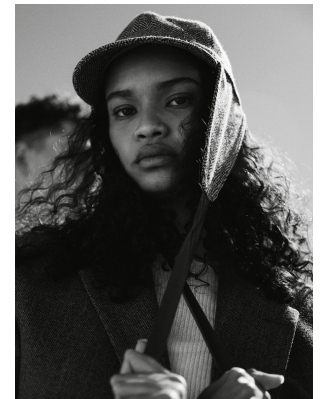

BOSS MODELS

CAPE TOWN

CHRISTI-ANN SAIMAN

Height: 175cm Bust: 80cm Waist: 63cm Hips: 92cm Shoe: 8 UK Hair: Brown Eyes: Brown

BOSS MODELS

CAPE TOWN

CHRISTI-ANN SAAIMAN

Height: 175cm Bust: 80cm Waist: 63cm Hips: 92cm Shoe: 8 UK Hair: Brown Eyes: Brown

BOSS MODELS

CAPE TOWN

CHRISTI-ANN SAAIMAN

Height: 175cm Bust: 80cm Waist: 63cm Hips: 92cm Shoe: 8 UK Hair: Brown Eyes: Brown