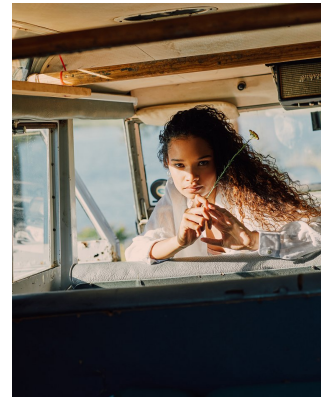

BOSS MODELS

CAPE TOWN

CHRISTI-ANN SAIMAN

Height: 175cm Bust: 83cm Waist: 66cm Hips: 97cm Shoe: 8 UK Hair: Brown Eyes: Brown

BOSS MODELS

CAPE TOWN

CHRISTI-ANN SAAIMAN

Height: 175cm Bust: 83cm Waist: 66cm Hips: 97cm Shoe: 8 UK Hair: Brown Eyes: Brown

BOSS MODELS

CAPE TOWN

CHRISTI-ANN SAIMAN

Height: 175cm Bust: 83cm Waist: 66cm Hips: 97cm Shoe: 8 UK Hair: Brown Eyes: Brown