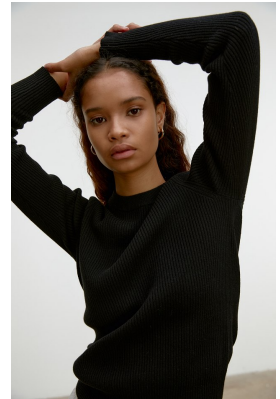

BOSS MODELS

CAPE TOWN

CHRISTI-ANN SAIMAN

Height: 175cm Bust: 83cm Waist: 66cm Hips: 97cm Shoe: 8 UK Hair: Brown Eyes: Brown

BOSS MODELS

CAPE TOWN

CHRISTI-ANN SAAIMAN

Height: 175cm Bust: 83cm Waist: 66cm Hips: 97cm Shoe: 8 UK Hair: Brown Eyes: Brown

BOSS MODELS

CAPE TOWN

CHRISTI-ANN SAIMAN

Height: 175cm Bust: 83cm Waist: 66cm Hips: 97cm Shoe: 8 UK Hair: Brown Eyes: Brown