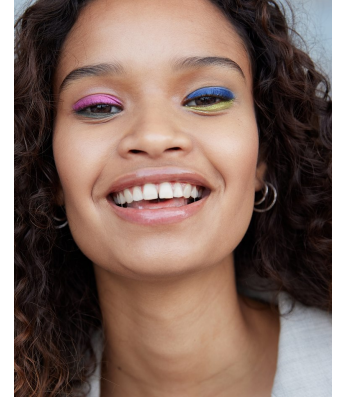

BOSS MODELS

CAPE TOWN

CHRISTI-ANN SAIMAN

Height: 175cm Bust: 80cm Waist: 63cm Hips: 92cm Shoe: 8 UK Hair: Brown Eyes: Brown

BOSS MODELS

CAPE TOWN

CHRISTI-ANN SAAIMAN

Height: 175cm Bust: 80cm Waist: 63cm Hips: 92cm Shoe: 8 UK Hair: Brown Eyes: Brown

BOSS MODELS

CAPE TOWN

CHRISTI-ANN SAAIMAN

Height: 175cm Bust: 80cm Waist: 63cm Hips: 92cm Shoe: 8 UK Hair: Brown Eyes: Brown