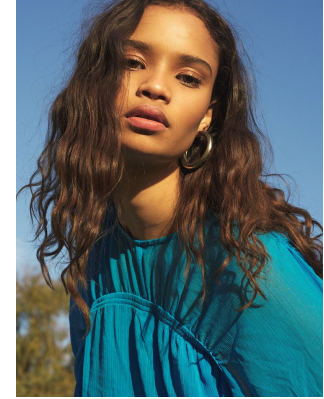

BOSS MODELS

CAPE TOWN

CHRISTI-ANN SAIMAN

Height: 175cm Bust: 83cm Waist: 66cm Hips: 97cm Shoe: 8 UK Hair: Brown Eyes: Brown

BOSS MODELS

CAPE TOWN

CHRISTI-ANN SAAIMAN

Height: 175cm Bust: 83cm Waist: 66cm Hips: 97cm Shoe: 8 UK Hair: Brown Eyes: Brown

BOSS MODELS

CAPE TOWN

CHRISTI-ANN SAIMAN

Height: 175cm Bust: 83cm Waist: 66cm Hips: 97cm Shoe: 8 UK Hair: Brown Eyes: Brown