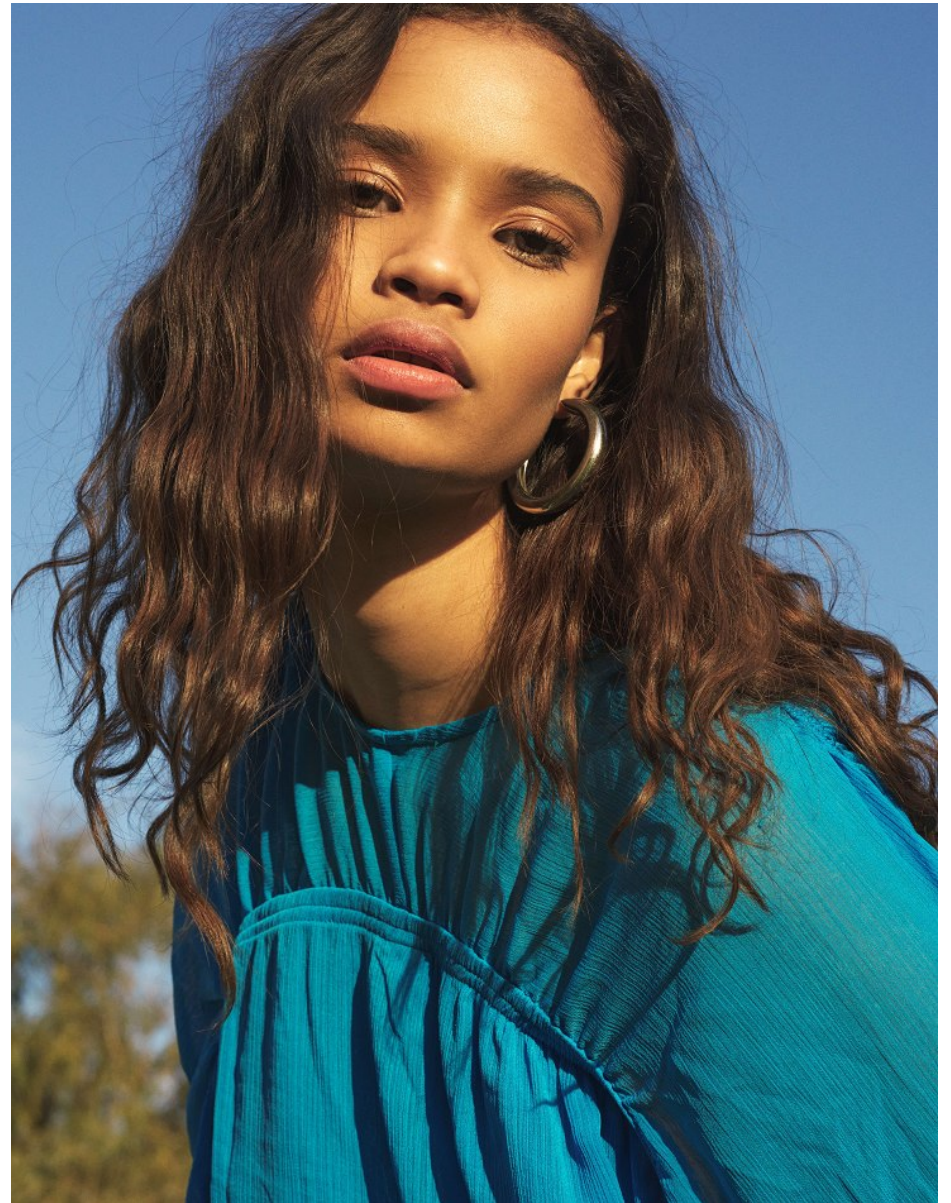

BOSS MODELS

CAPE TOWN

CHRISTI-ANN SAAIMAN

Height: 175cm Bust: 83cm Waist: 66cm Hips: 97cm Shoe: 8 UK Hair: Brown Eyes: Brown