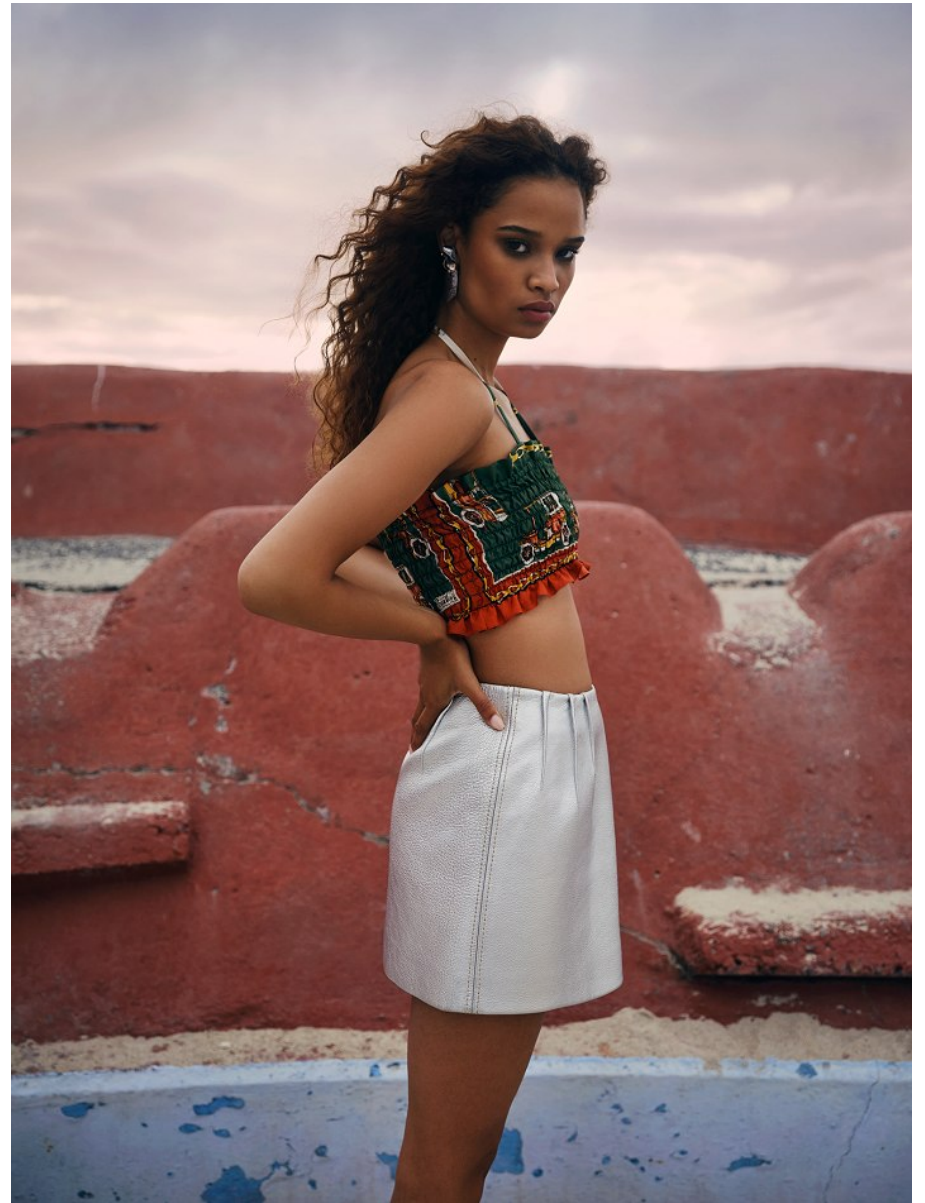

BOSS MODELS

CAPE TOWN

CHRISTI-ANN SAAIMAN

Height: 175cm Bust: 80cm Waist: 63cm Hips: 92cm Shoe: 8 UK Hair: Brown Eyes: Brown