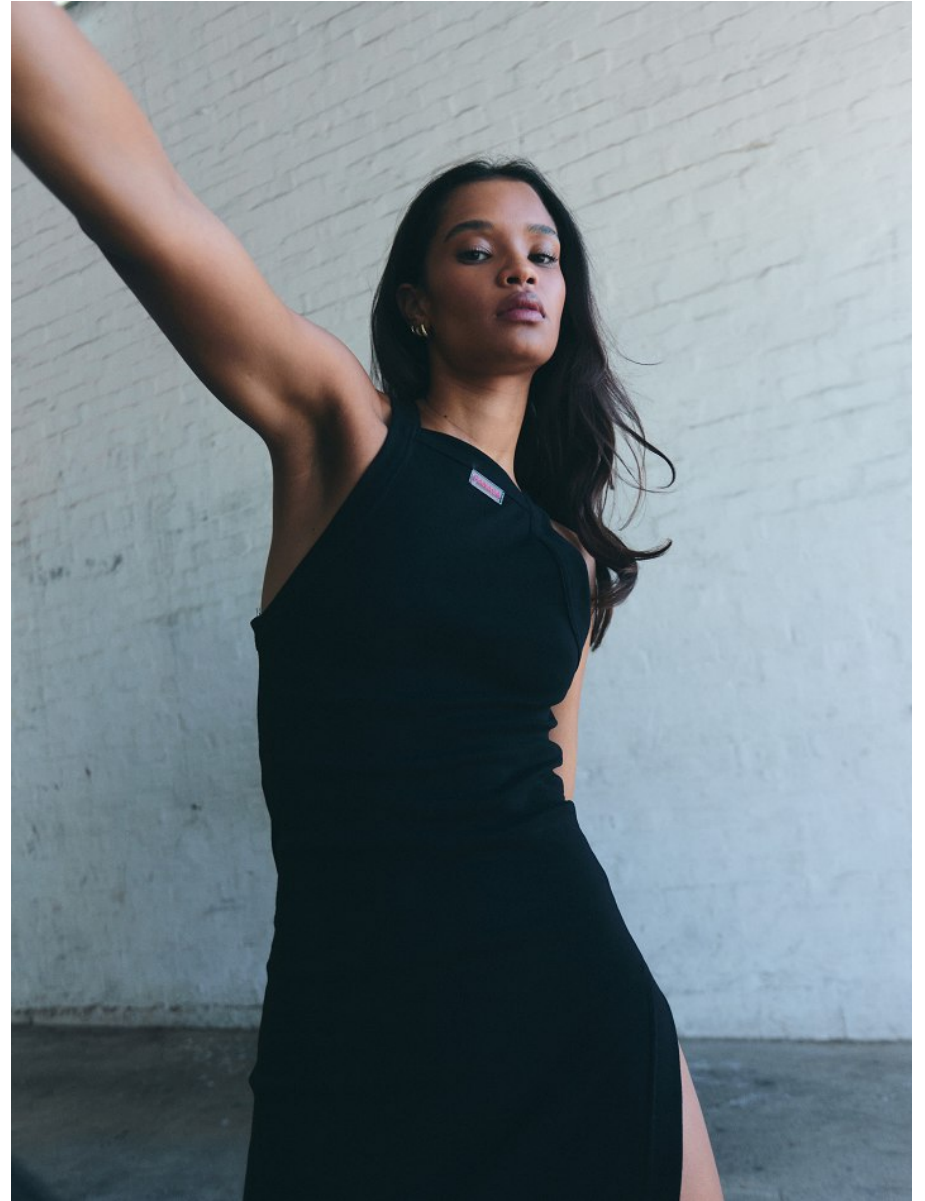

BOSS MODELS

CAPE TOWN

CHRISTI-ANN SAAIMAN

Height: 175cm Bust: 80cm Waist: 63cm Hips: 92cm Shoe: 8 UK Hair: Brown Eyes: Brown