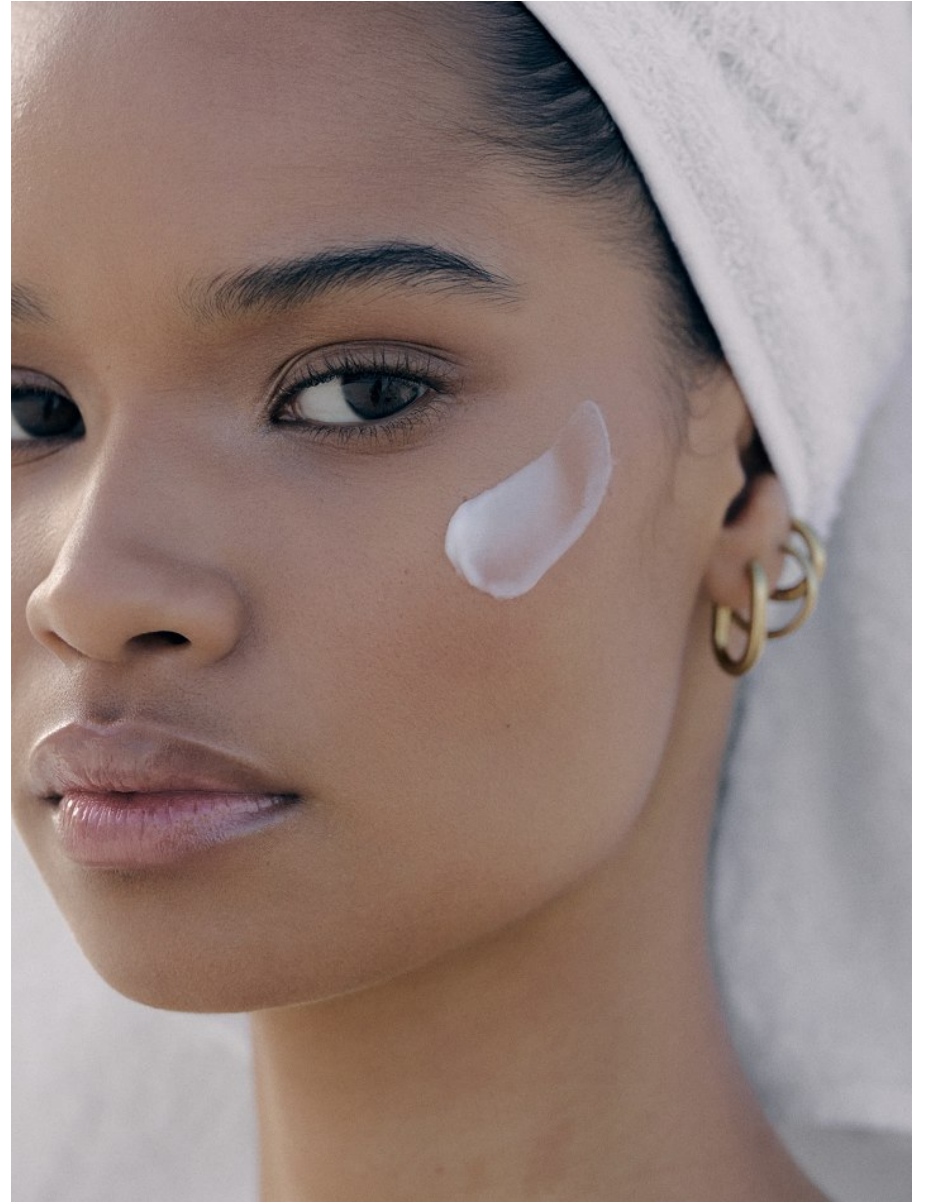

BOSS MODELS

CAPE TOWN

CHRISTI-ANN SAIMAN

Height: 175cm Bust: 80cm Waist: 63cm Hips: 92cm Shoe: 8 UK Hair: Brown Eyes: Brown