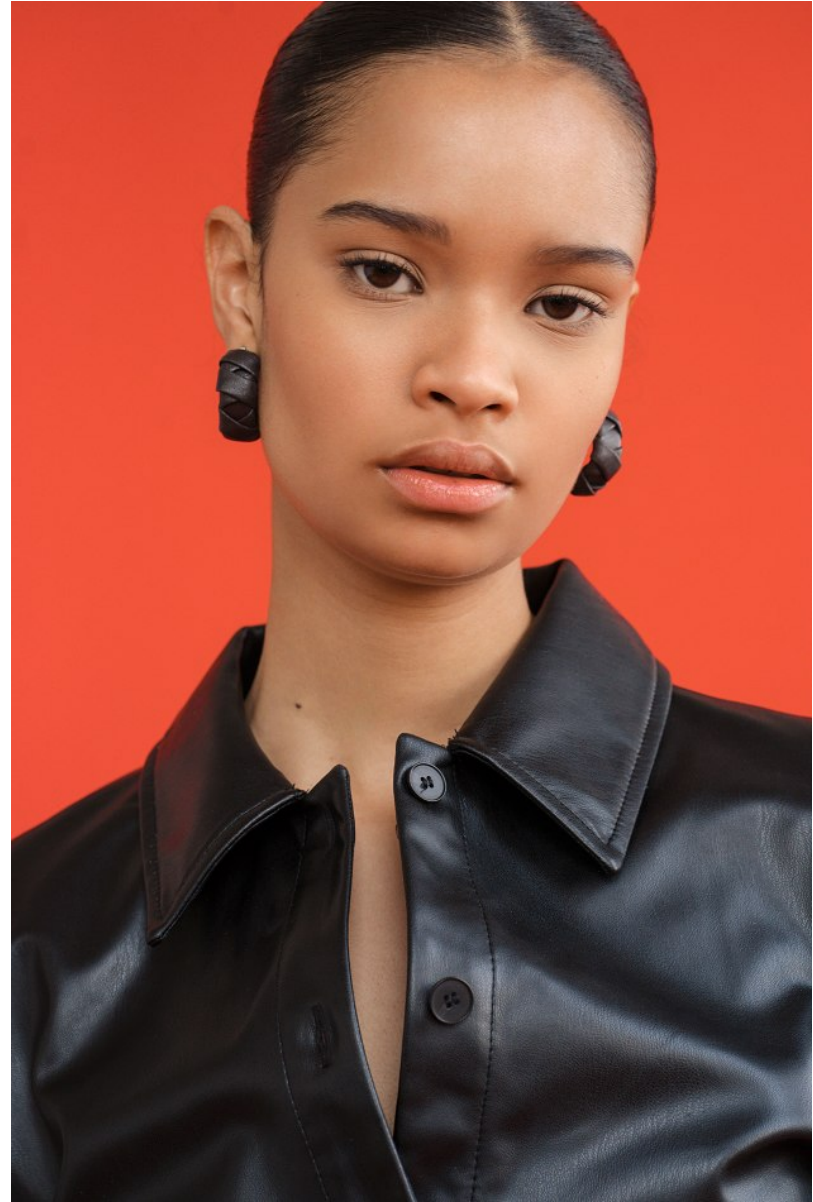

BOSS MODELS

CAPE TOWN

CHRISTI-ANN SAAIMAN

Height: 175cm Bust: 80cm Waist: 63cm Hips: 92cm Shoe: 8 UK Hair: Brown Eyes: Brown