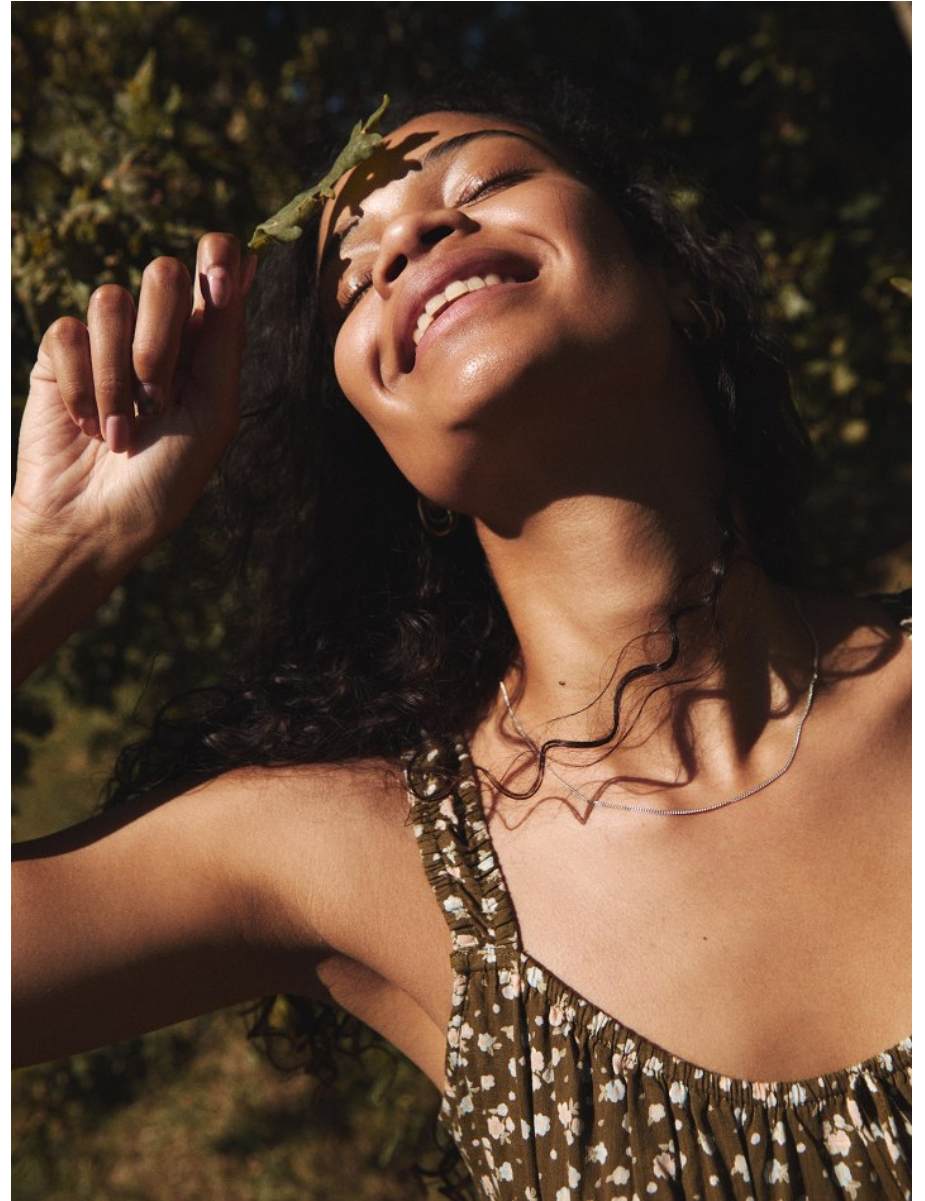

BOSS MODELS

CAPE TOWN

CHRISTI-ANN SAAIMAN

Height: 175cm Bust: 80cm Waist: 63cm Hips: 92cm Shoe: 8 UK Hair: Brown Eyes: Brown