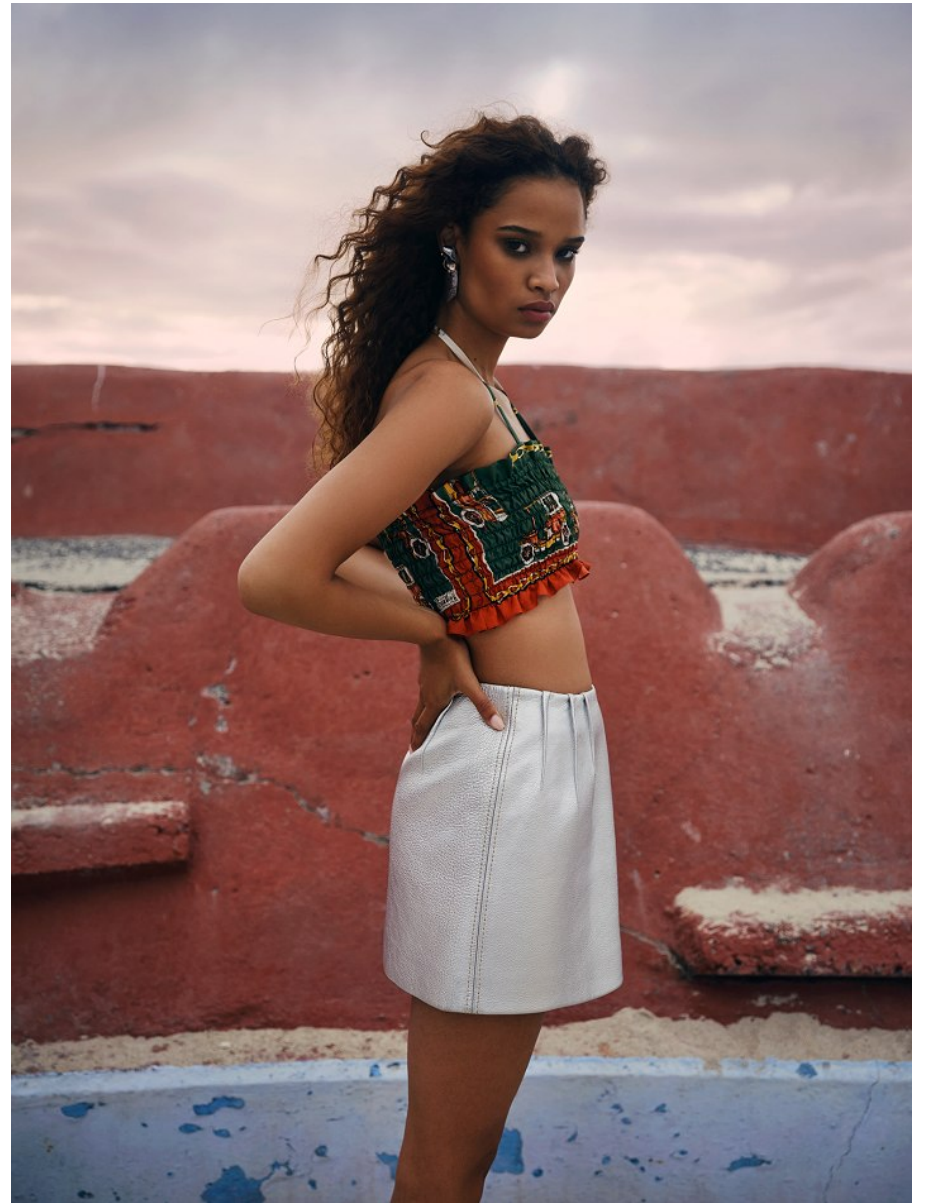

BOSS MODELS

CAPE TOWN

CHRISTI-ANN SAAÏMAN

Height: 175cm Bust: 83cm Waist: 66cm Hips: 97cm Shoe: 8 UK Hair: Brown Eyes: Brown

BOSS MODELS

CAPE TOWN

CHRISTI-ANN SAIMAN

Height: 175cm Bust: 83cm Waist: 66cm Hips: 97cm Shoe: 8 UK Hair: Brown Eyes: Brown

BOSS MODELS

CAPE TOWN

CHRISTI-ANN SAIMAN

Height: 175cm Bust: 83cm Waist: 66cm Hips: 97cm Shoe: 8 UK Hair: Brown Eyes: Brown

BOSS MODELS

CAPE TOWN

CHRISTI-ANN SAAIMAN

Height: 175cm Bust: 83cm Waist: 66cm Hips: 97cm Shoe: 8 UK Hair: Brown Eyes: Brown

BOSS MODELS

CAPE TOWN

CHRISTI-ANN SAAIMAN

Height: 175cm Bust: 83cm Waist: 66cm Hips: 97cm Shoe: 8 UK Hair: Brown Eyes: Brown

BOSS MODELS

CAPE TOWN

CHRISTI-ANN SAAIMAN

Height: 175cm Bust: 83cm Waist: 66cm Hips: 97cm Shoe: 8 UK Hair: Brown Eyes: Brown

BOSS MODELS

CAPE TOWN

CHRISTI-ANN SAAIMAN

Height: 175cm Bust: 83cm Waist: 66cm Hips: 97cm Shoe: 8 UK Hair: Brown Eyes: Brown

BOSS MODELS

CAPE TOWN

CHRISTI-ANN SAIMAN

Height: 175cm Bust: 83cm Waist: 66cm Hips: 97cm Shoe: 8 UK Hair: Brown Eyes: Brown