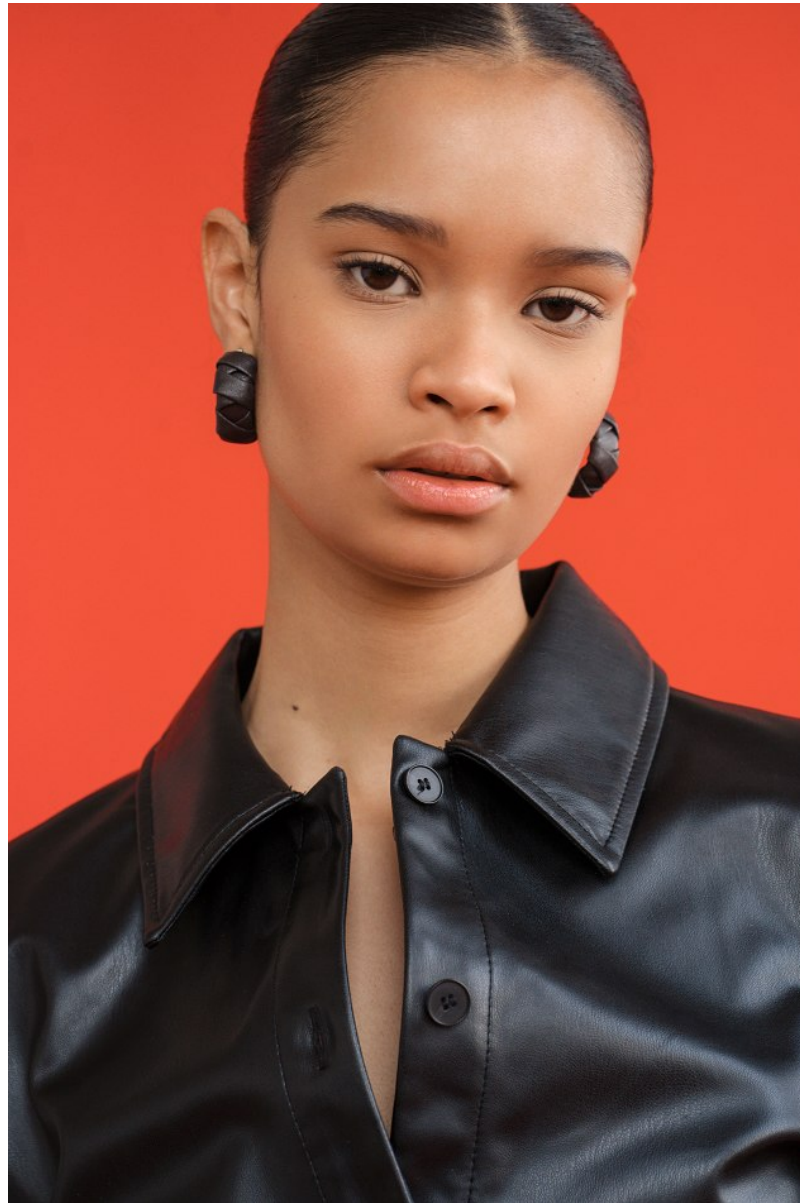

BOSS MODELS

CAPE TOWN

CHRISTI-ANN SAAÏMAN

Height: 175cm Bust: 83cm Waist: 66cm Hips: 97cm Shoe: 8 UK Hair: Brown Eyes: Brown

BOSS MODELS

CAPE TOWN

CHRISTI-ANN SAIMAN

Height: 175cm Bust: 83cm Waist: 66cm Hips: 97cm Shoe: 8 UK Hair: Brown Eyes: Brown

BOSS MODELS

CAPE TOWN

CHRISTI-ANN SAIMAN

Height: 175cm Bust: 83cm Waist: 66cm Hips: 97cm Shoe: 8 UK Hair: Brown Eyes: Brown

BOSS MODELS

CAPE TOWN

CHRISTI-ANN SAAIMAN

Height: 175cm Bust: 83cm Waist: 66cm Hips: 97cm Shoe: 8 UK Hair: Brown Eyes: Brown