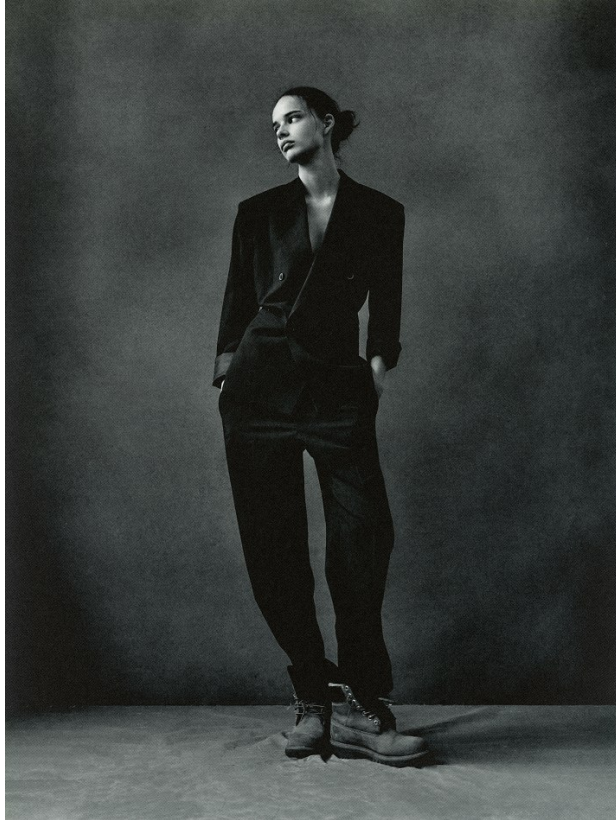

# BOSS MODELS

CAPE TOWN

ANNABEL GROBBELAAR

Height: 182cm Bust: 83cm Waist: 62cm Hips: 92cm Shoe: 7 UK Hair: Dark Brown Eyes: Blue

# BOSS MODELS

CAPE TOWN

**ANNABEL GROBBELAAR**

Height: 182cm Bust: 83cm Waist: 62cm Hips: 92cm Shoe: 7 UK Hair: Dark Brown Eyes: Blue