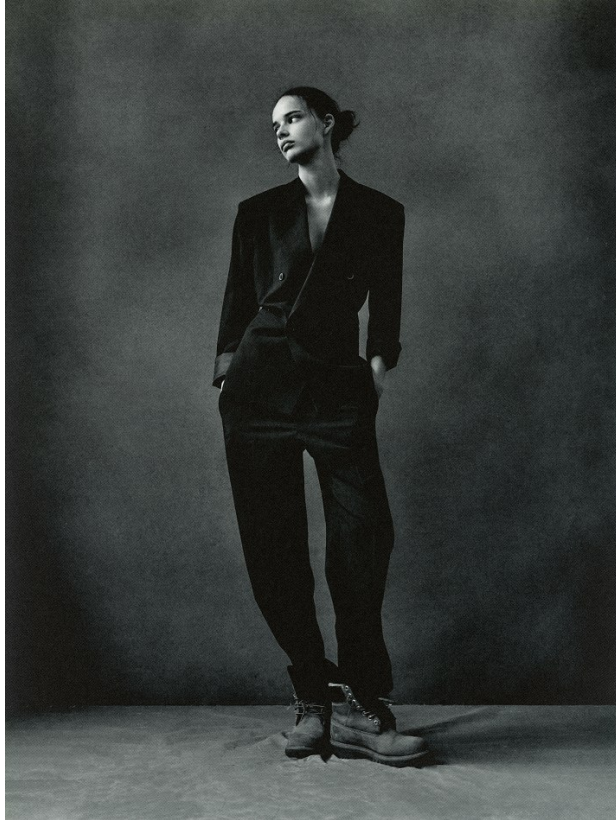

BOSS MODELS

CAPE TOWN

ANNABEL GROBBELAAR

Height: 182cm Bust: 83cm Waist: 62cm Hips: 92cm Shoe: 7 UK Hair: Dark Brown Eyes: Blue

BOSS MODELS

CAPE TOWN

ANNABEL GROBBELAAR

Height: 182cm Bust: 83cm Waist: 62cm Hips: 92cm Shoe: 7 UK Hair: Dark Brown Eyes: Blue

BOSS MODELS

CAPE TOWN

ANNABEL GROBBELAAR

Height: 182cm Bust: 83cm Waist: 62cm Hips: 92cm Shoe: 7 UK Hair: Dark Brown Eyes: Blue

BOSS MODELS

CAPE TOWN

edt

edt

ANNABEL GROBBELAAR

Height: 182cm Bust: 83cm Waist: 62cm Hips: 92cm Shoe: 7 UK Hair: Dark Brown Eyes: Blue

BOSS MODELS

CAPE TOWN

ANNABEL GROBBELAAR

Height: 182cm Bust: 83cm Waist: 62cm Hips: 92cm Shoe: 7 UK Hair: Dark Brown Eyes: Blue