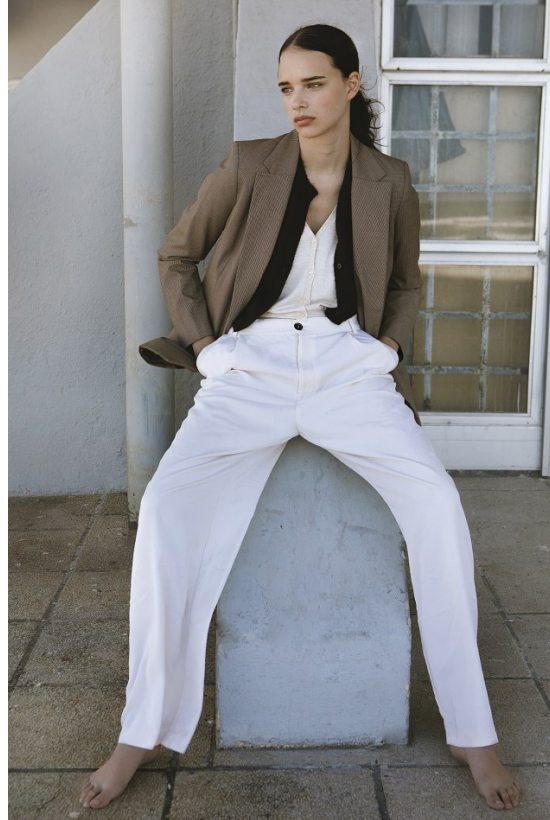

BOSS MODELS

CAPE TOWN

ANNABEL GROBBELAAR

Height: 182cm Bust: 83cm Waist: 62cm Hips: 92cm Shoe: 7 UK Hair: Dark Brown Eyes: Blue