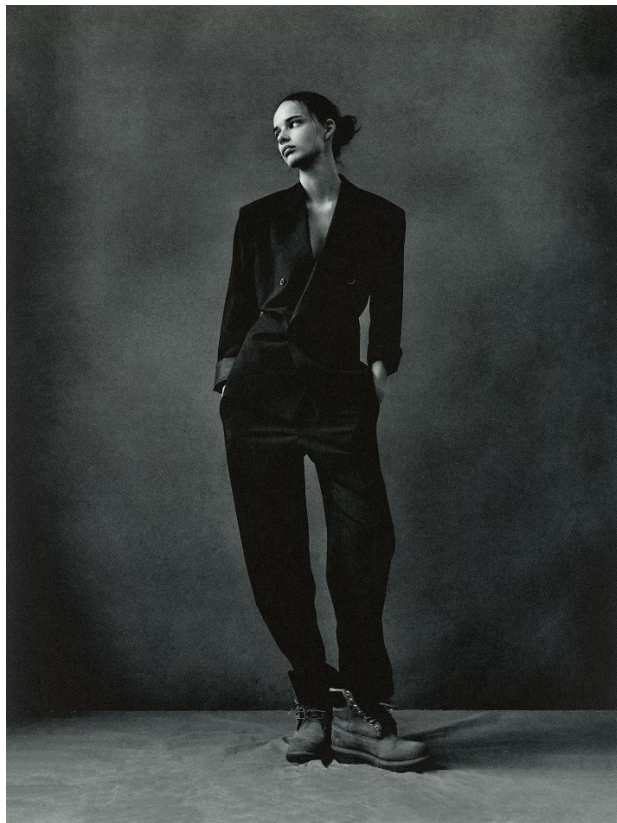

# BOSS MODELS

CAPE TOWN

ANNABEL GROBBELAAR

Height: 182cm Bust: 83cm Waist: 62cm Hips: 91cm Shoe: 7 UK Hair: Dark Brown Eyes: Blue

# BOSS MODELS

CAPE TOWN

## ANNABEL GROBBELAAR

Height: 182cm Bust: 83cm Waist: 62cm Hips: 91cm Shoe: 7 UK Hair: Dark Brown Eyes: Blue

# BOSS MODELS

CAPE TOWN

**ANNABEL GROBBELAAR**

Height: 182cm Bust: 83cm Waist: 62cm Hips: 91cm Shoe: 7 UK Hair: Dark Brown Eyes: Blue