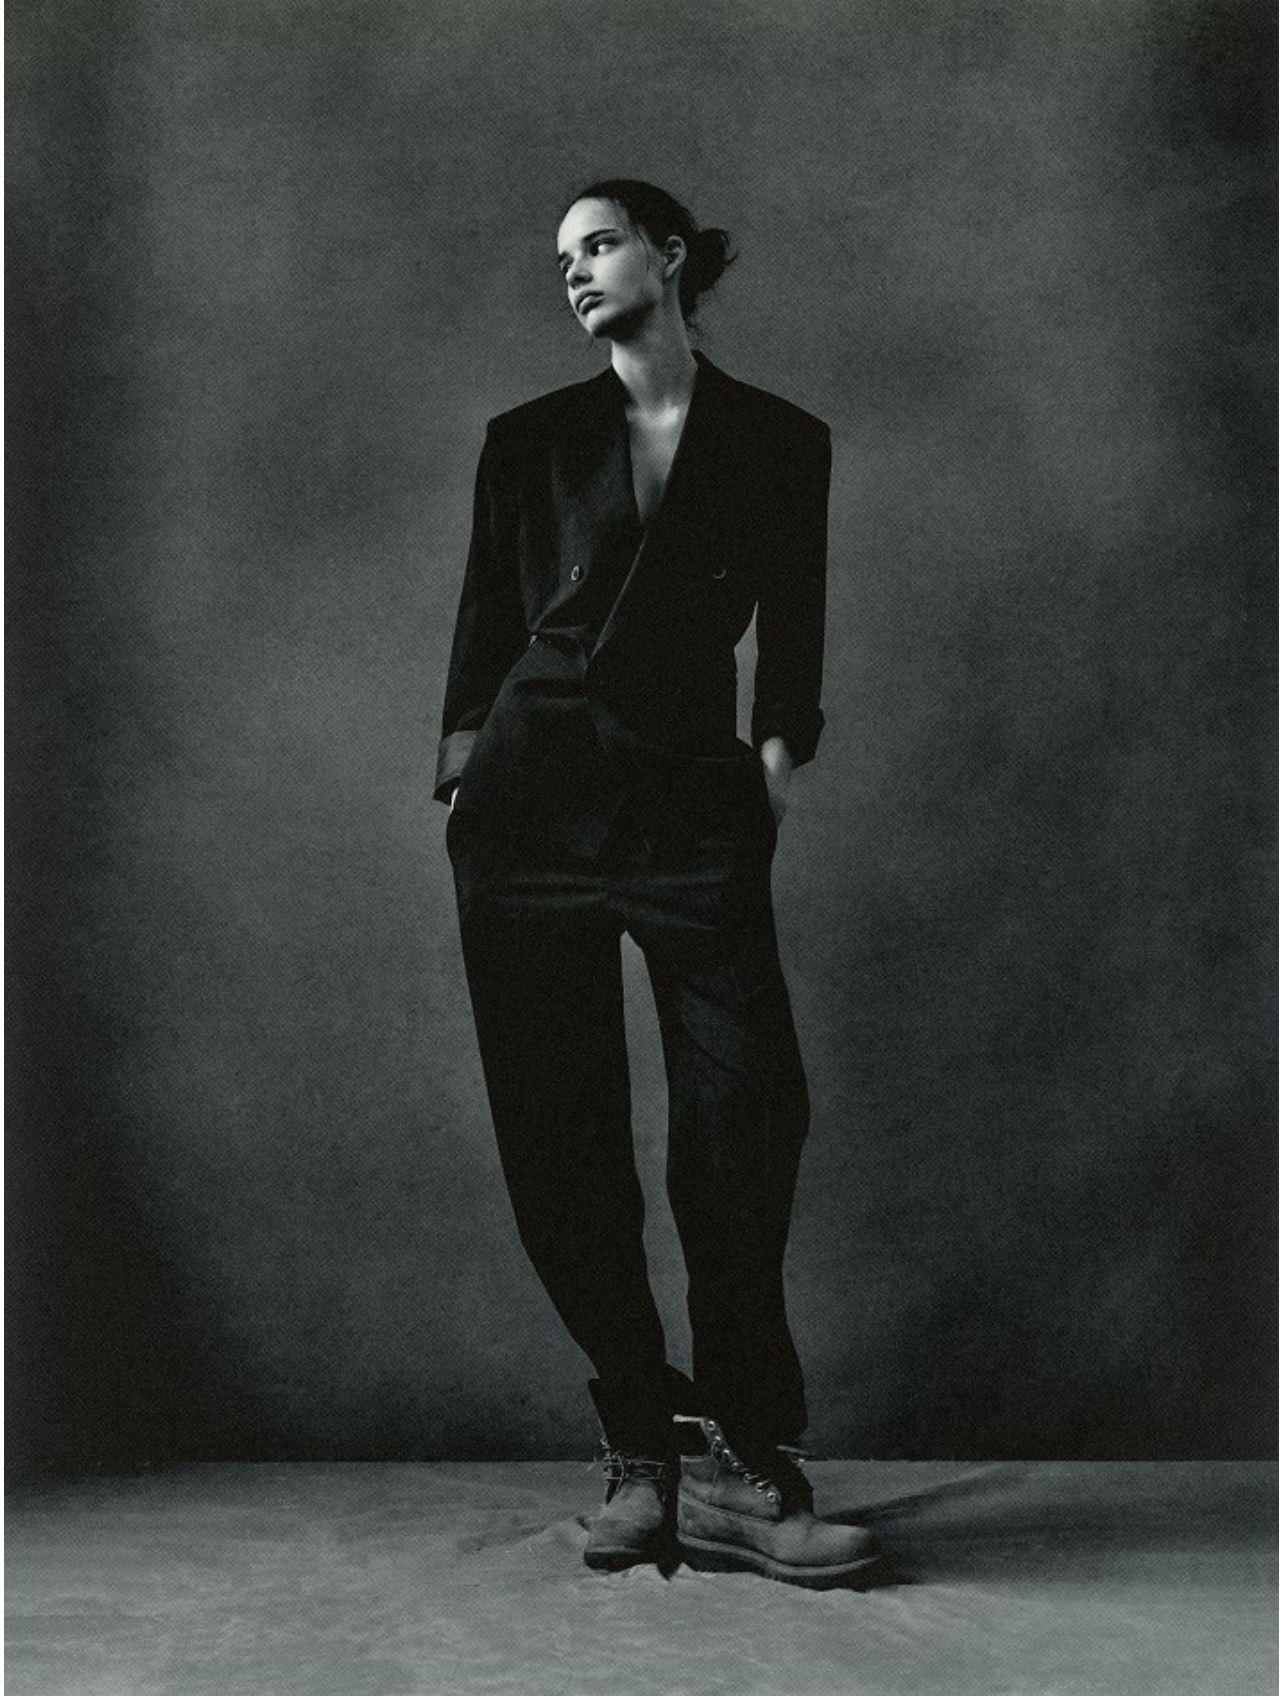

BOSS MODELS

CAPE TOWN

ANNABEL GROBBELAAR

Height: 182cm Bust: 83cm Waist: 62cm Hips: 92cm Shoe: 7 UK Hair: Dark Brown Eyes: Blue

BOSS MODELS

CAPE TOWN

ANNABEL GROBBELAAR

Height: 182cm Bust: 83cm Waist: 62cm Hips: 92cm Shoe: 7 UK Hair: Dark Brown Eyes: Blue