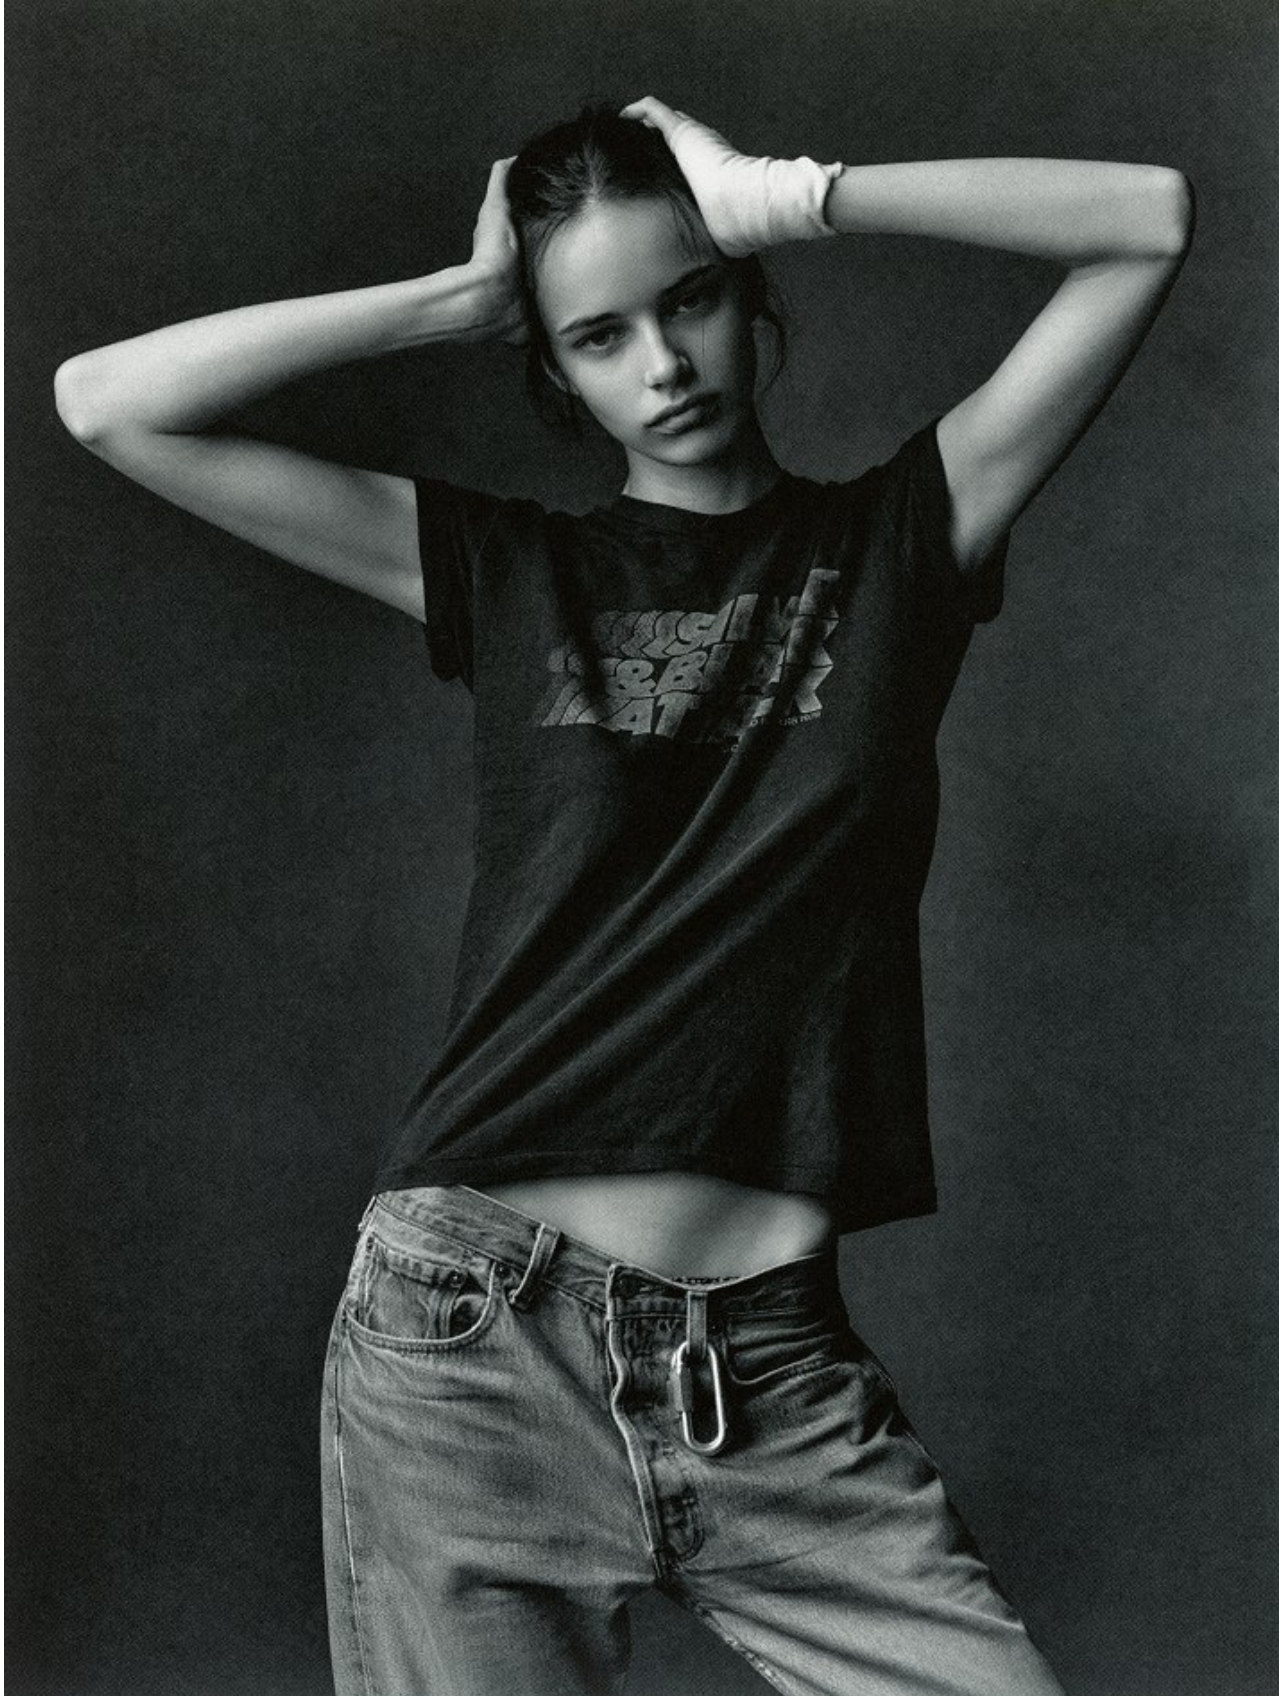

BOSS MODELS

CAPE TOWN

ANNABEL GROBBELAAR

Height: 182cm Bust: 83cm Waist: 62cm Hips: 91cm Shoe: 7 UK Hair: Dark Brown Eyes: Blue

BOSS MODELS

CAPE TOWN

ANNABEL GROBBELAAR

Height: 182cm Bust: 83cm Waist: 62cm Hips: 91cm Shoe: 7 UK Hair: Dark Brown Eyes: Blue