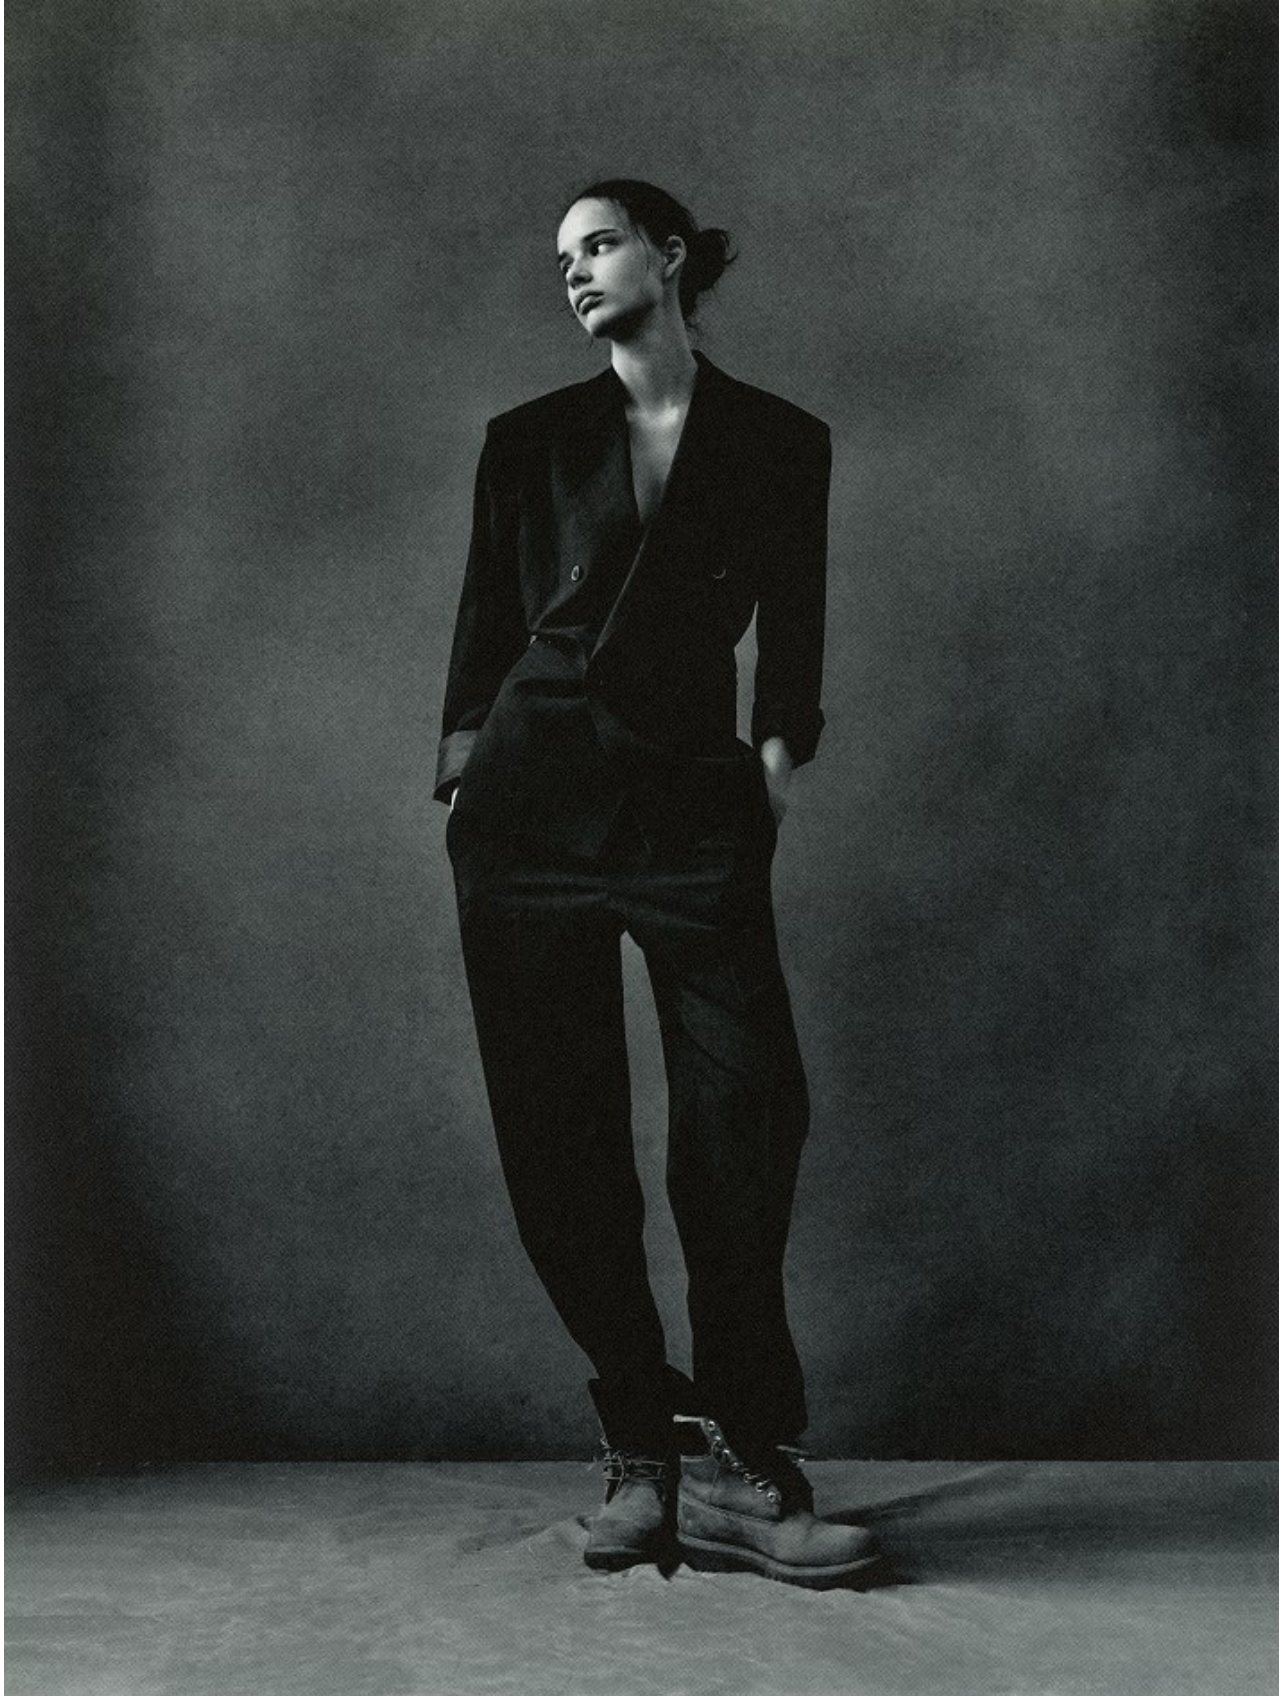

BOSS MODELS

CAPE TOWN

ANNABEL GROBBELAAR

Height: 182cm Bust: 83cm Waist: 62cm Hips: 91cm Shoe: 7 UK Hair: Dark Brown Eyes: Blue

BOSS MODELS

CAPE TOWN

ANNABEL GROBBELAAR

Height: 182cm Bust: 83cm Waist: 62cm Hips: 91cm Shoe: 7 UK Hair: Dark Brown Eyes: Blue