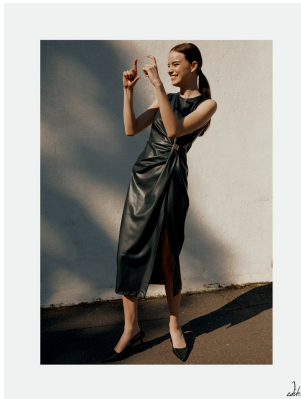

BOSS MODELS

CAPE TOWN

ANNABEL GROBBELAAR

Height: 182cm Bust: 83cm Waist: 62cm Hips: 92cm Shoe: 7 UK Hair: Dark Brown Eyes: Blue

BOSS MODELS

CAPE TOWN

ANNABEL GROBBELAAR

Height: 182cm Bust: 83cm Waist: 62cm Hips: 92cm Shoe: 7 UK Hair: Dark Brown Eyes: Blue