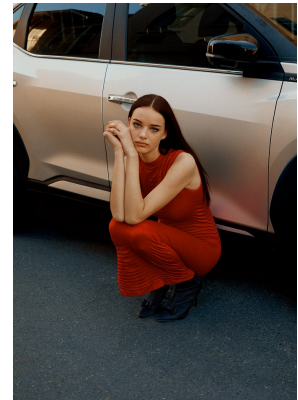

# BOSS MODELS

CAPE TOWN

## ANNABEL GROBBELAAR

Height: 182cm Bust: 83cm Waist: 62cm Hips: 91cm Shoe: 7 UK Hair: Dark Brown Eyes: Blue