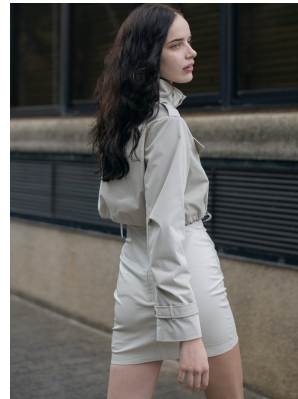

BOSS MODELS

CAPE TOWN

ANNABEL GROBBELAAR

Height: 182cm Bust: 83cm Waist: 62cm Hips: 92cm Shoe: 7 UK Hair: Dark Brown Eyes: Blue

BOSS MODELS

CAPE TOWN

ANNABEL GROBBELAAR

Height: 182cm Bust: 83cm Waist: 62cm Hips: 92cm Shoe: 7 UK Hair: Dark Brown Eyes: Blue