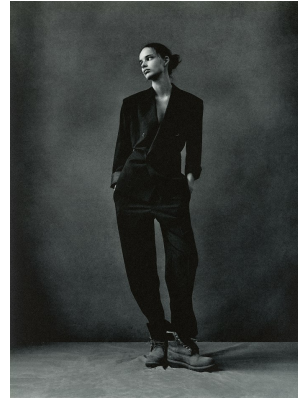

BOSS MODELS

CAPE TOWN

ANNABEL GROBBELAAR

Height: 182cm Bust: 83cm Waist: 62cm Hips: 92cm Shoe: 7 UK Hair: Dark Brown Eyes: Blue

BOSS MODELS

CAPE TOWN

ANNABEL GROBBELAAR

Height: 182cm Bust: 83cm Waist: 62cm Hips: 92cm Shoe: 7 UK Hair: Dark Brown Eyes: Blue