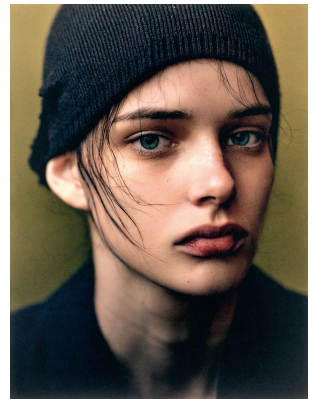

# BOSS MODELS

CAPE TOWN

## ANNABEL GROBBELAAR

Height: 182cm Bust: 83cm Waist: 62cm Hips: 91cm Shoe: 7 UK Hair: Dark Brown Eyes: Blue