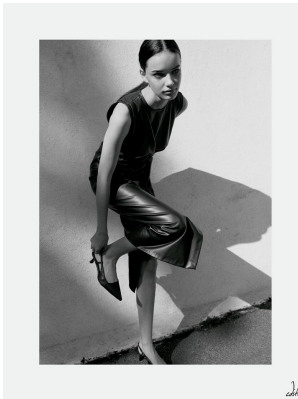

BOSS MODELS

CAPE TOWN

ANNABEL GROBBELAAR

Height: 182cm Bust: 83cm Waist: 62cm Hips: 92cm Shoe: 7 UK Hair: Dark Brown Eyes: Blue

BOSS MODELS

CAPE TOWN

ANNABEL GROBBELAAR

Height: 182cm Bust: 83cm Waist: 62cm Hips: 92cm Shoe: 7 UK Hair: Dark Brown Eyes: Blue