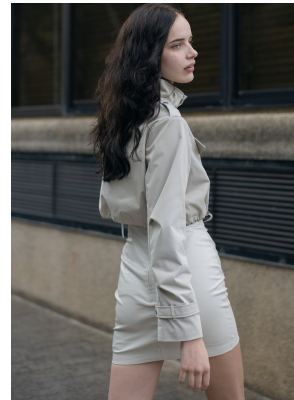

BOSS MODELS

CAPE TOWN

ANNABEL GROBBELAAR

Height: 182cm Bust: 83cm Waist: 62cm Hips: 91cm Shoe: 7 UK Hair: Dark Brown Eyes: Blue