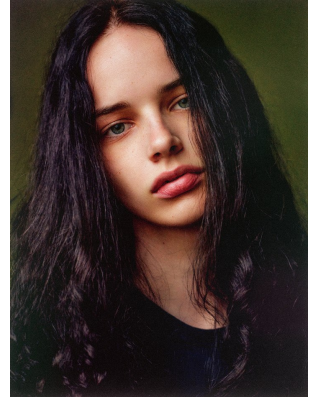

# BOSS MODELS

CAPE TOWN

## ANNABEL GROBBELAAR

Height: 182cm Bust: 83cm Waist: 62cm Hips: 91cm Shoe: 7 UK Hair: Dark Brown Eyes: Blue