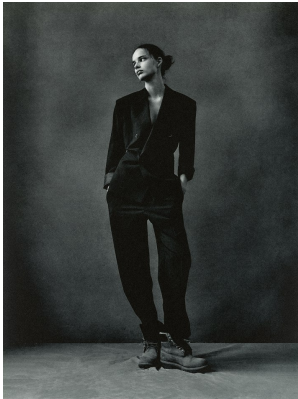

# BOSS MODELS

CAPE TOWN

## ANNABEL GROBBELAAR

Height: 182cm Bust: 83cm Waist: 62cm Hips: 91cm Shoe: 7 UK Hair: Dark Brown Eyes: Blue