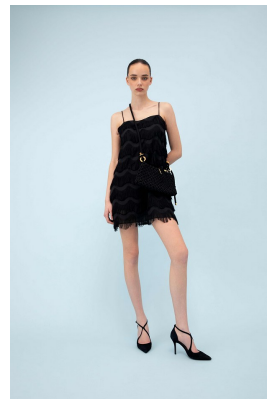

# BOSS MODELS

CAPE TOWN

## ANNABEL GROBBELAAR

Height: 182cm Bust: 83cm Waist: 62cm Hips: 91cm Shoe: 7 UK Hair: Dark Brown Eyes: Blue