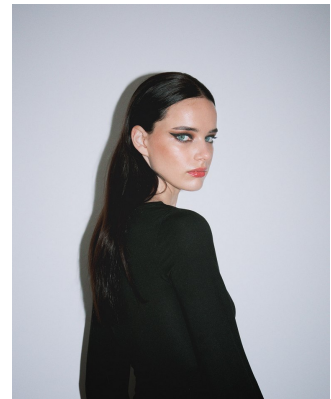

# BOSS MODELS

CAPE TOWN

## ANNABEL GROBBELAAR

Height: 182cm Bust: 83cm Waist: 62cm Hips: 91cm Shoe: 7 UK Hair: Dark Brown Eyes: Blue