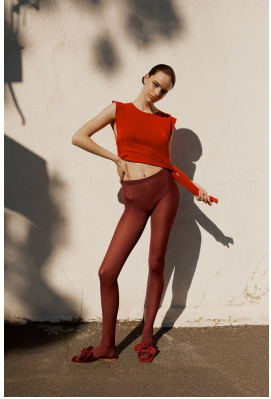

# BOSS MODELS

CAPE TOWN

## ANNABEL GROBBELAAR

Height: 182cm Bust: 83cm Waist: 62cm Hips: 91cm Shoe: 7 UK Hair: Dark Brown Eyes: Blue