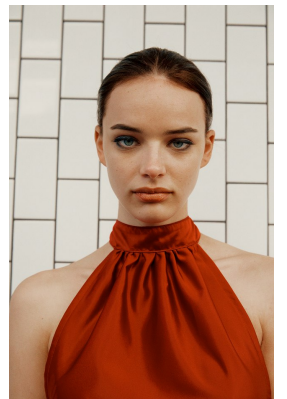

# BOSS MODELS

CAPE TOWN

## ANNABEL GROBBELAAR

Height: 182cm Bust: 83cm Waist: 62cm Hips: 91cm Shoe: 7 UK Hair: Dark Brown Eyes: Blue