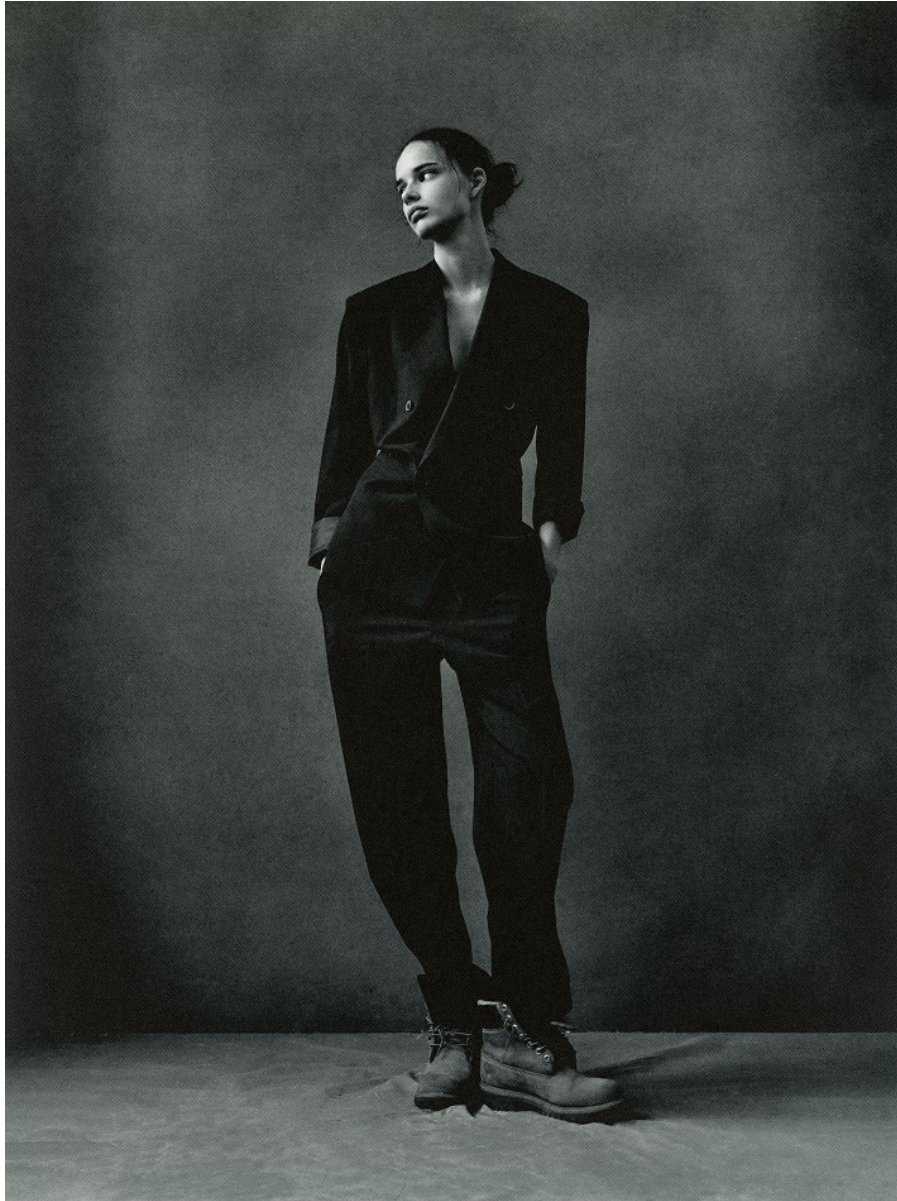

# BOSS MODELS

CAPE TOWN

ANNABEL GROBBELAAR

Height: 182cm Bust: 83cm Waist: 62cm Hips: 91cm Shoe: 7 UK Hair: Dark Brown Eyes: Blue