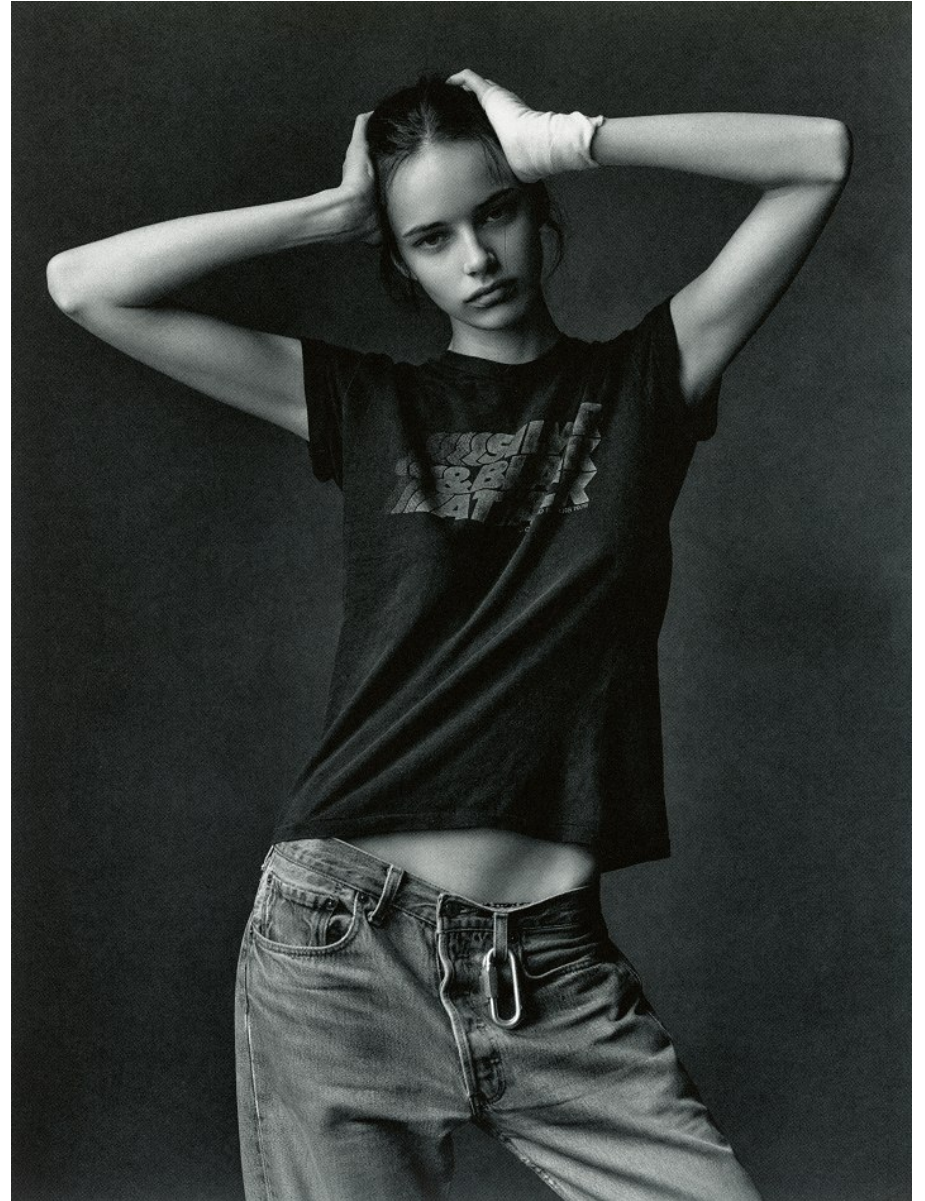

# BOSS MODELS

CAPE TOWN

ANNABEL GROBBELAAR

Height: 182cm Bust: 83cm Waist: 62cm Hips: 91cm Shoe: 7 UK Hair: Dark Brown Eyes: Blue