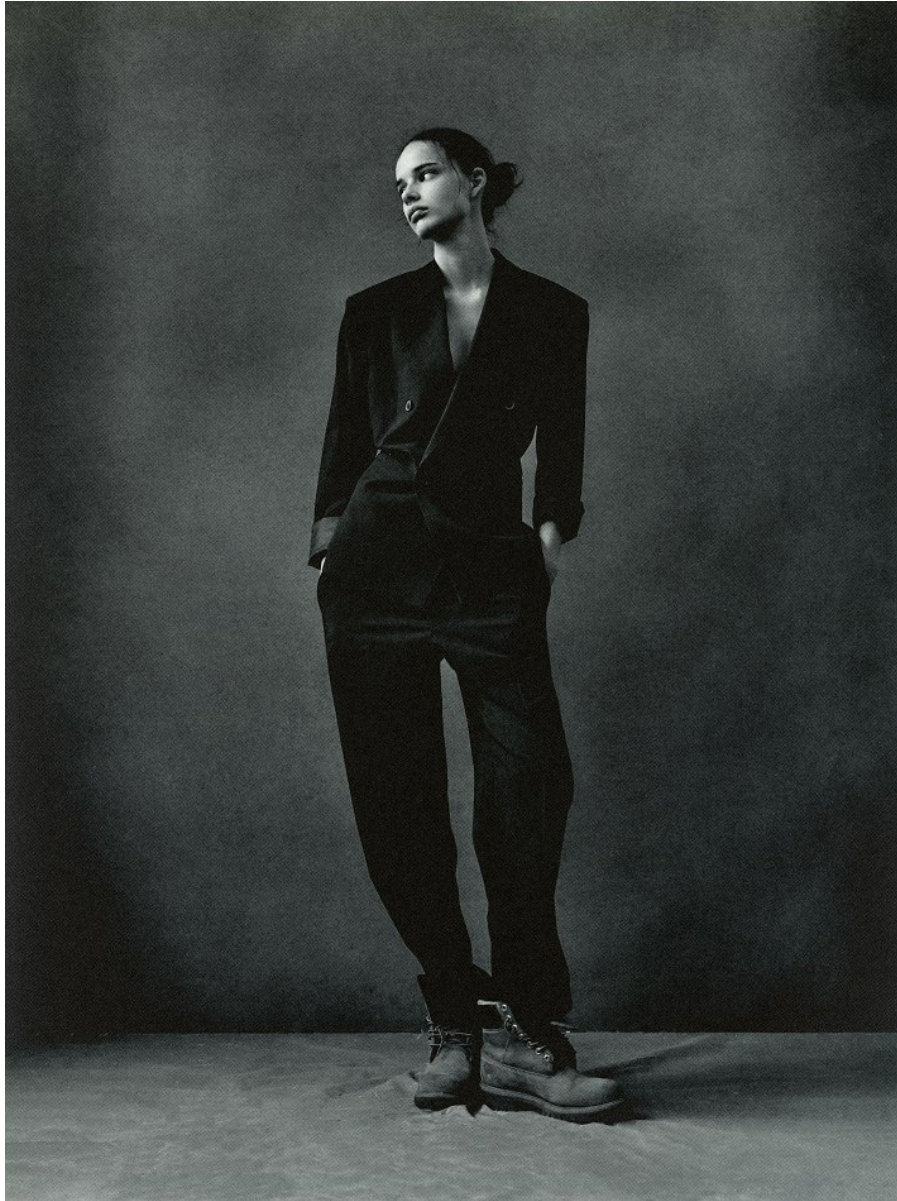

BOSS MODELS

CAPE TOWN

ANNABEL GROBBELAAR

Height: 182cm Bust: 83cm Waist: 62cm Hips: 92cm Shoe: 7 UK Hair: Dark Brown Eyes: Blue

BOSS MODELS

CAPE TOWN

ANNABEL GROBBELAAR

Height: 182cm Bust: 83cm Waist: 62cm Hips: 92cm Shoe: 7 UK Hair: Dark Brown Eyes: Blue

BOSS MODELS

CAPE TOWN

ANNABEL GROBBELAAR

Height: 182cm Bust: 83cm Waist: 62cm Hips: 92cm Shoe: 7 UK Hair: Dark Brown Eyes: Blue

BOSS MODELS

CAPE TOWN

edit

edit