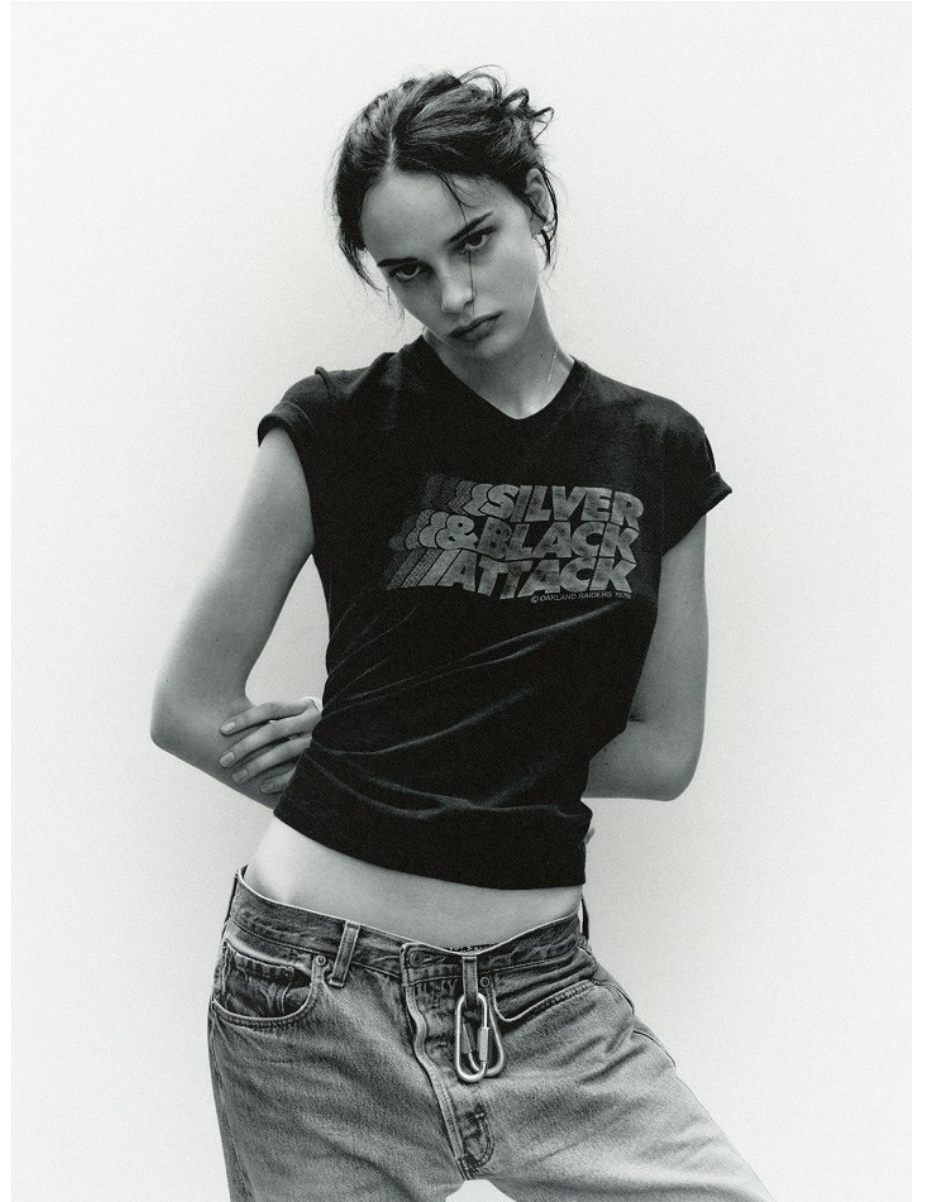

BOSS MODELS

CAPE TOWN

ANNABEL GROBBELAAR

Height: 182cm Bust: 83cm Waist: 62cm Hips: 92cm Shoe: 7 UK Hair: Dark Brown Eyes: Blue

BOSS MODELS

CAPE TOWN

ANNABEL GROBBELAAR

Height: 182cm Bust: 83cm Waist: 62cm Hips: 92cm Shoe: 7 UK Hair: Dark Brown Eyes: Blue