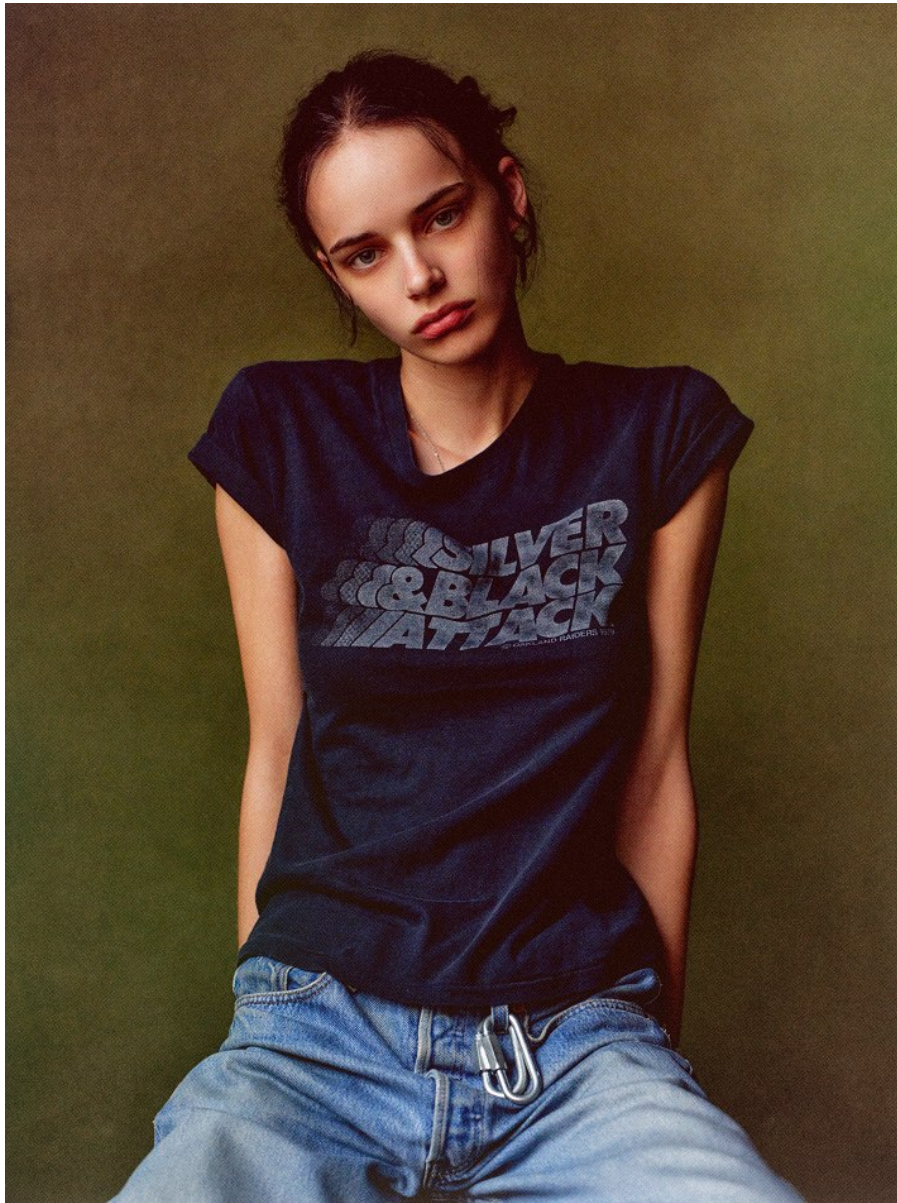

BOSS MODELS

CAPE TOWN

ANNABEL GROBBELAAR

Height: 182cm Bust: 83cm Waist: 62cm Hips: 92cm Shoe: 7 UK Hair: Dark Brown Eyes: Blue

BOSS MODELS

CAPE TOWN

ANNABEL GROBBELAAR

Height: 182cm Bust: 83cm Waist: 62cm Hips: 92cm Shoe: 7 UK Hair: Dark Brown Eyes: Blue