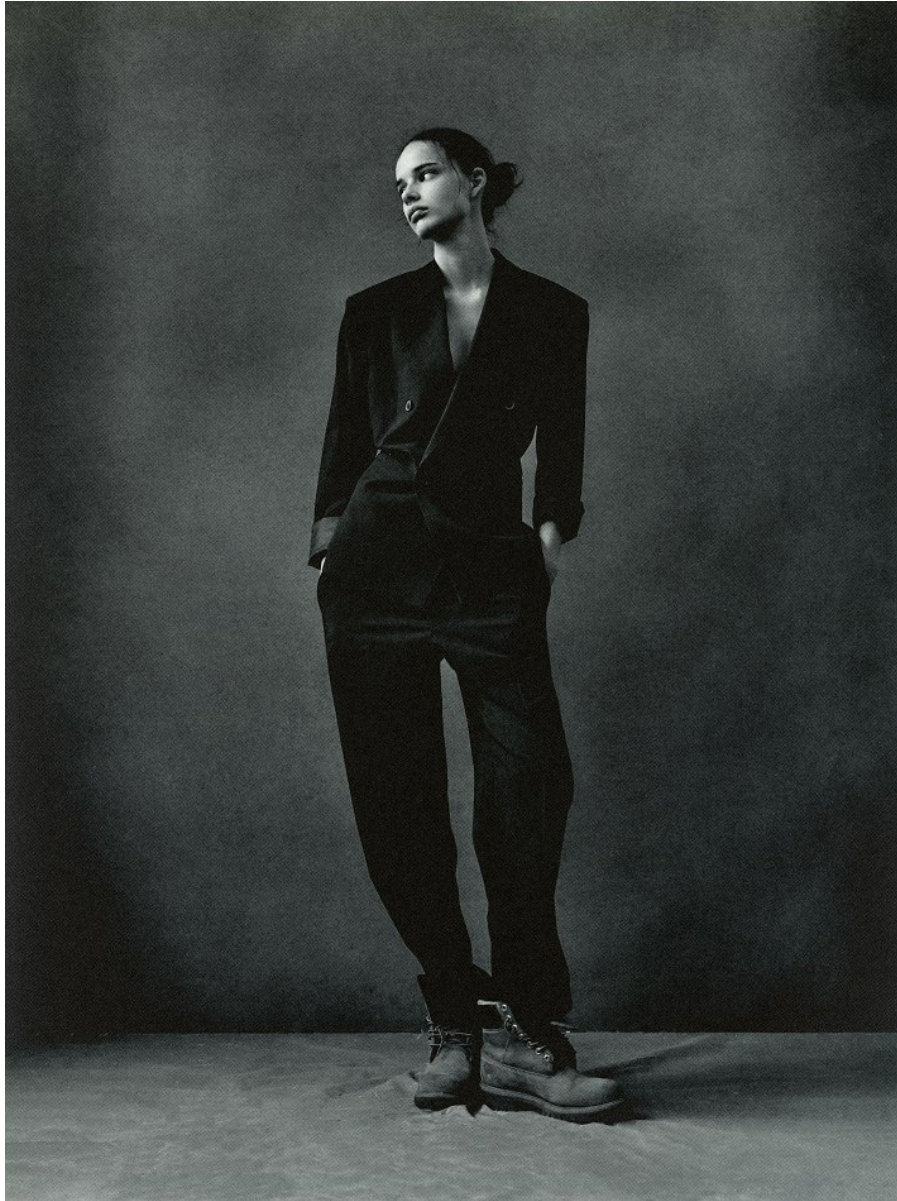

BOSS MODELS

CAPE TOWN

ANNABEL GROBBELAAR

Height: 182cm Bust: 83cm Waist: 62cm Hips: 92cm Shoe: 7 UK Hair: Dark Brown Eyes: Blue

BOSS MODELS

CAPE TOWN

ANNABEL GROBBELAAR

Height: 182cm Bust: 83cm Waist: 62cm Hips: 92cm Shoe: 7 UK Hair: Dark Brown Eyes: Blue