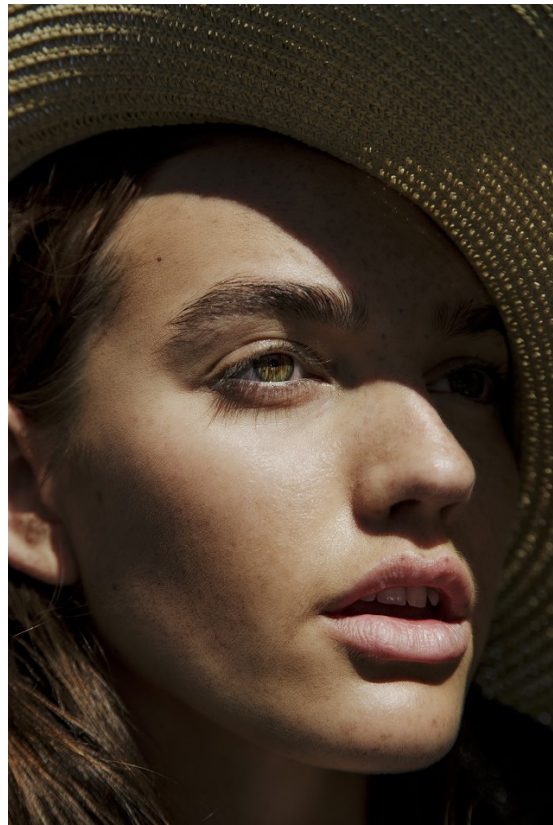

BOSS MODELS

CAPE TOWN

MILLA LAKIC

Height: 170cm Bust: 82cm Waist: 62cm Hips: 92cm Shoe: 6 UK Hair: Light Brown Eyes: Hazel