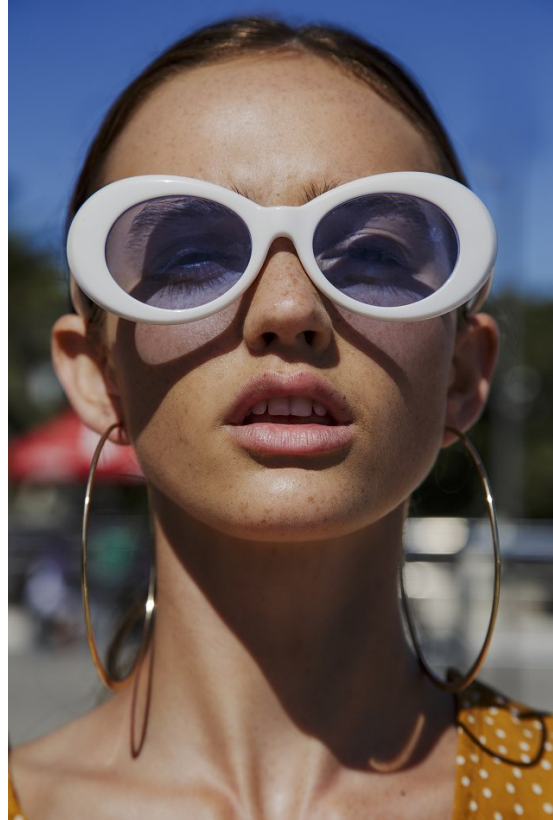

BOSS MODELS

CAPE TOWN

MILLA LAKIC

Height: 170cm Bust: 82cm Waist: 62cm Hips: 92cm Shoe: 6 UK Hair: Light Brown Eyes: Hazel