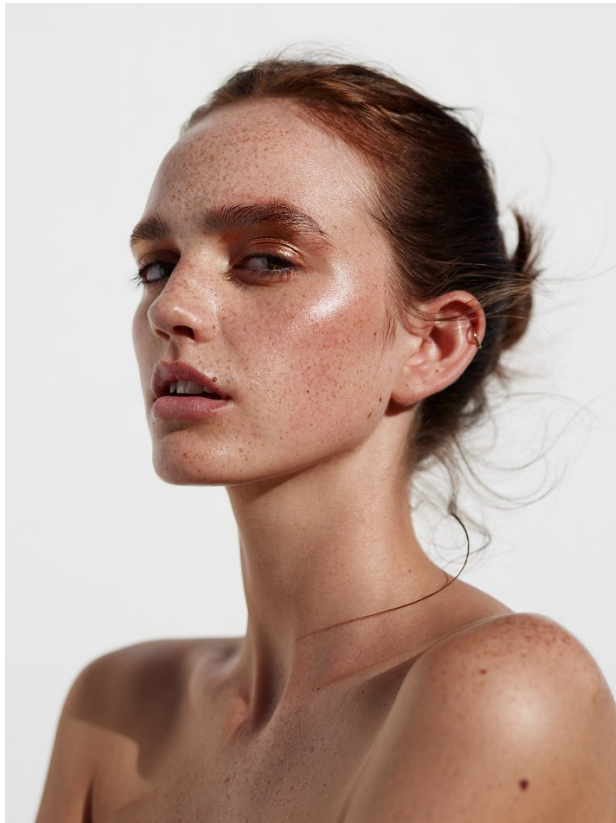

BOSS MODELS

CAPE TOWN

MILLA LAKIC

Height: 170cm Bust: 82cm Waist: 62cm Hips: 92cm Shoe: 6 UK Hair: Light Brown Eyes: Hazel