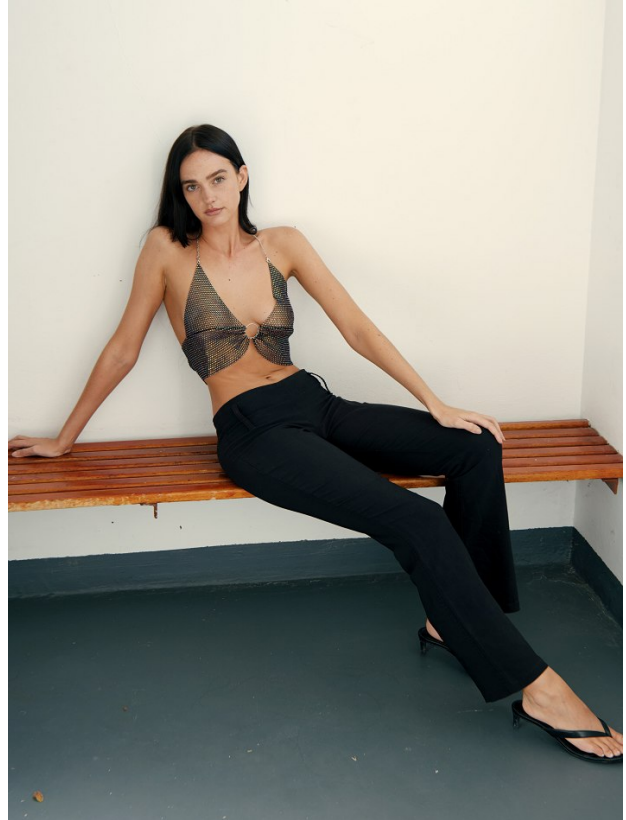

BOSS MODELS

CAPE TOWN

MILLA LAKIC

Height: 170cm Bust: 82cm Waist: 62cm Hips: 92cm Shoe: 6 UK Hair: Light Brown Eyes: Hazel