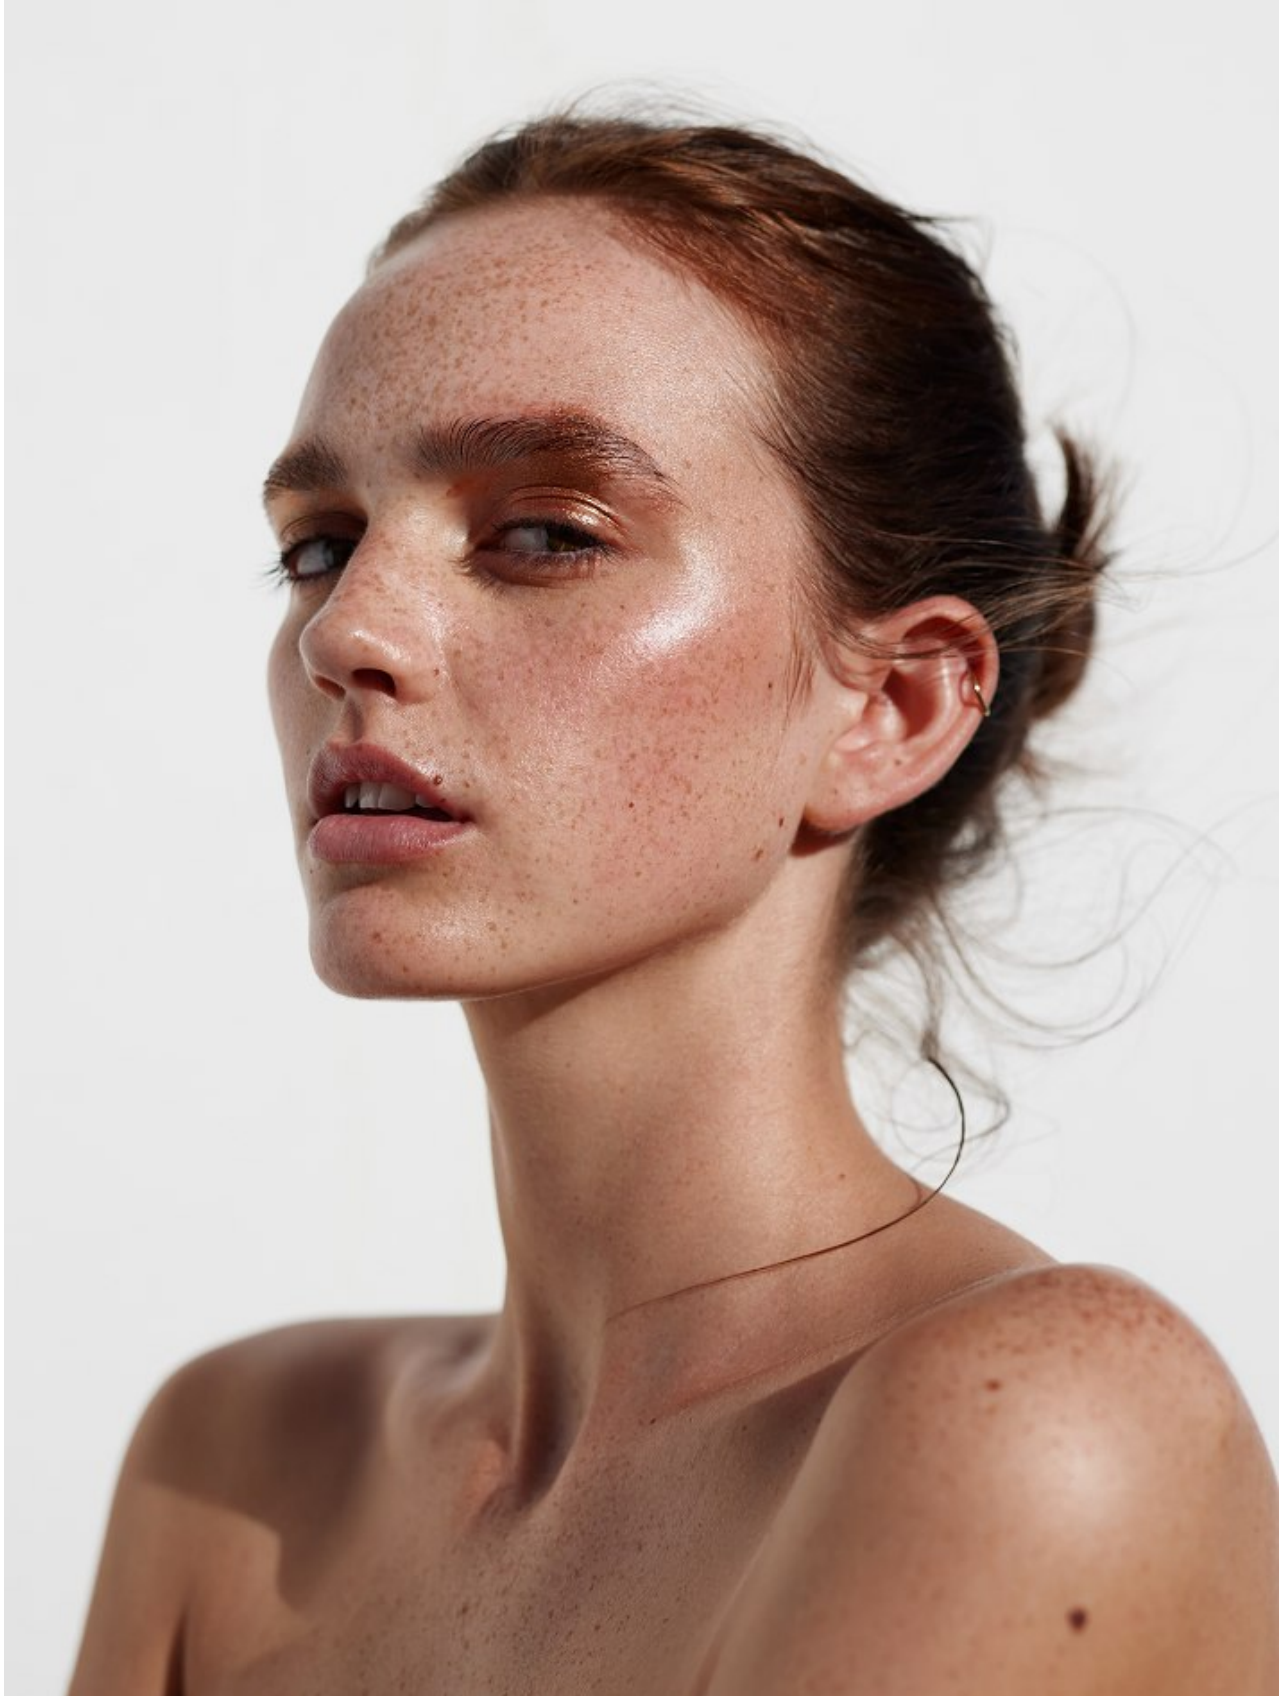

MILLA LAKIC

BOSS MODELS

CAPE TOWN

MILLA LAKIC

Height: 170cm Bust: 82cm Waist: 62cm Hips: 92cm Shoe: 6 UK Hair: Light Brown Eyes: Hazel