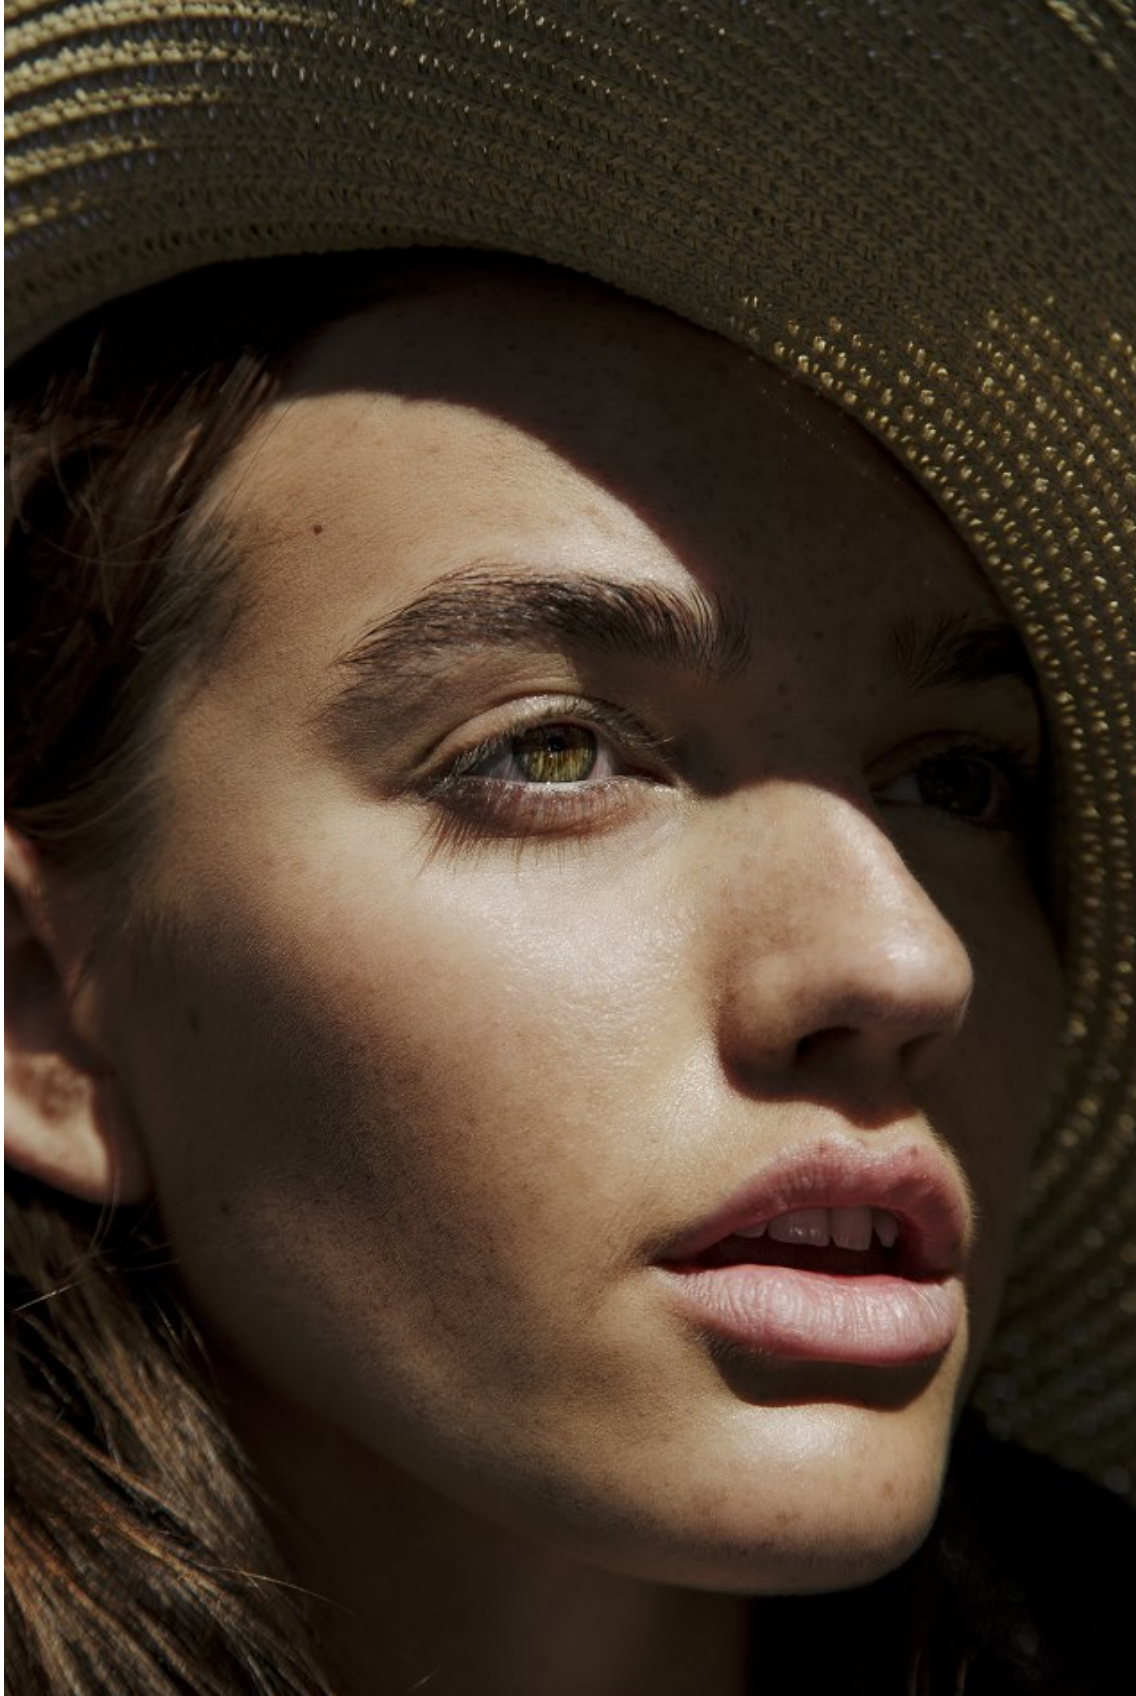

BOSS MODELS

CAPE TOWN

MILLA LAKIC

Height: 170cm Bust: 82cm Waist: 62cm Hips: 92cm Shoe: 6 UK Hair: Light Brown Eyes: Hazel

BOSS MODELS

CAPE TOWN

MILLA LAKIC

Height: 170cm Bust: 82cm Waist: 62cm Hips: 92cm Shoe: 6 UK Hair: Light Brown Eyes: Hazel