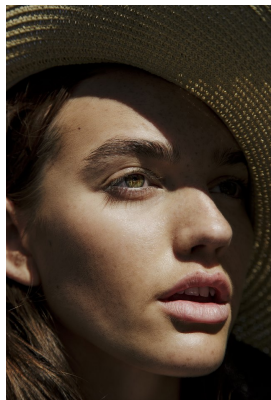

BOSS MODELS

CAPE TOWN

MILLA LAKIC

Height: 170cm Bust: 82cm Waist: 62cm Hips: 92cm Shoe: 6 UK Hair: Light Brown Eyes: Hazel

BOSS MODELS

CAPE TOWN

MILLA LAKIC

Height: 170cm Bust: 82cm Waist: 62cm Hips: 92cm Shoe: 6 UK Hair: Light Brown Eyes: Hazel

BOSS MODELS

CAPE TOWN

MILLA LAKIC

Height: 170cm Bust: 82cm Waist: 62cm Hips: 92cm Shoe: 6 UK Hair: Light Brown Eyes: Hazel