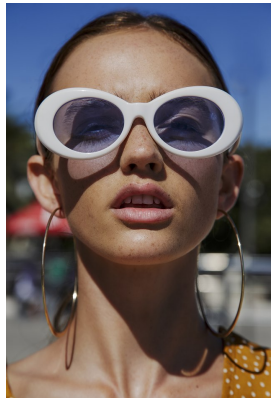

BOSS MODELS

CAPE TOWN

MILLA LAKIC

Height: 170cm Bust: 82cm Waist: 62cm Hips: 92cm Shoe: 6 UK Hair: Light Brown Eyes: Hazel

BOSS MODELS

CAPE TOWN

MILLA LAKIC

Height: 170cm Bust: 82cm Waist: 62cm Hips: 92cm Shoe: 6 UK Hair: Light Brown Eyes: Hazel

BOSS MODELS

CAPE TOWN

MILLA LAKIC

Height: 170cm Bust: 82cm Waist: 62cm Hips: 92cm Shoe: 6 UK Hair: Light Brown Eyes: Hazel