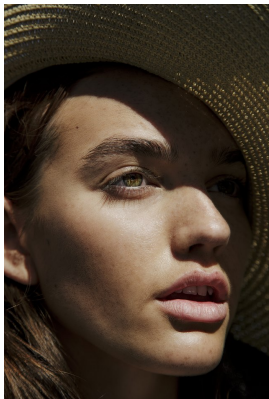

BOSS MODELS

CAPE TOWN

MILLA LAKIC

Height: 170cm Bust: 78cm Waist: 60cm Hips: 90cm Shoe: 6 UK Hair: Light Brown Eyes: Hazel

BOSS MODELS

CAPE TOWN

MILLA LAKIC

Height: 170cm Bust: 78cm Waist: 60cm Hips: 90cm Shoe: 6 UK Hair: Light Brown Eyes: Hazel

BOSS MODELS

CAPE TOWN

MILLA LAKIC

Height: 170cm Bust: 78cm Waist: 60cm Hips: 90cm Shoe: 6 UK Hair: Light Brown Eyes: Hazel