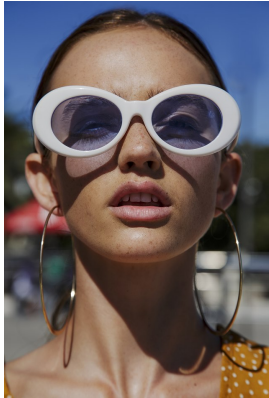

BOSS MODELS

CAPE TOWN

MILLA LAKIC

Height: 170cm Bust: 78cm Waist: 60cm Hips: 90cm Shoe: 6 UK Hair: Light Brown Eyes: Hazel

BOSS MODELS

CAPE TOWN

MILLA LAKIC

Height: 170cm Bust: 78cm Waist: 60cm Hips: 90cm Shoe: 6 UK Hair: Light Brown Eyes: Hazel

BOSS MODELS

CAPE TOWN

MILLA LAKIC

Height: 170cm Bust: 78cm Waist: 60cm Hips: 90cm Shoe: 6 UK Hair: Light Brown Eyes: Hazel