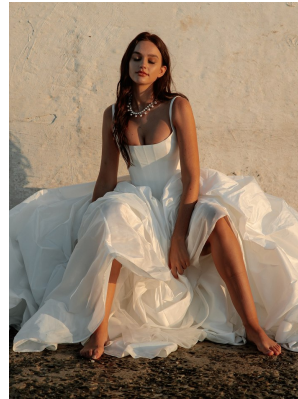

BOSS MODELS

CAPE TOWN

MILLA LAKIC

Height: 170cm Bust: 82cm Waist: 62cm Hips: 92cm Shoe: 6 UK Hair: Light Brown Eyes: Hazel

BOSS MODELS

CAPE TOWN

MILLA LAKIC

Height: 170cm Bust: 82cm Waist: 62cm Hips: 92cm Shoe: 6 UK Hair: Light Brown Eyes: Hazel

BOSS MODELS

CAPE TOWN

MILLA LAKIC

Height: 170cm Bust: 82cm Waist: 62cm Hips: 92cm Shoe: 6 UK Hair: Light Brown Eyes: Hazel