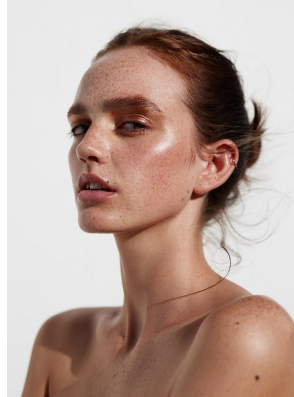

BOSS MODELS

CAPE TOWN

MILLA LAKIC

Height: 170cm Bust: 78cm Waist: 60cm Hips: 90cm Shoe: 6 UK Hair: Light Brown Eyes: Hazel

BOSS MODELS

CAPE TOWN

MILLA LAKIC

Height: 170cm Bust: 78cm Waist: 60cm Hips: 90cm Shoe: 6 UK Hair: Light Brown Eyes: Hazel

BOSS MODELS

CAPE TOWN

MILLA LAKIC

Height: 170cm Bust: 78cm Waist: 60cm Hips: 90cm Shoe: 6 UK Hair: Light Brown Eyes: Hazel