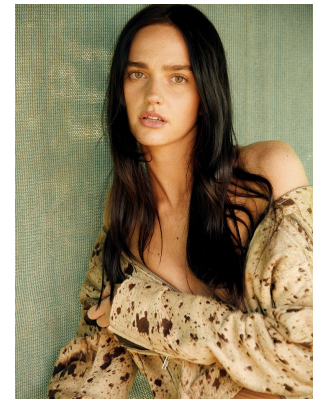

BOSS MODELS

CAPE TOWN

MILLA LAKIC

Height: 170cm Bust: 78cm Waist: 60cm Hips: 90cm Shoe: 6 UK Hair: Light Brown Eyes: Hazel

BOSS MODELS

CAPE TOWN

MILLA LAKIC

Height: 170cm Bust: 78cm Waist: 60cm Hips: 90cm Shoe: 6 UK Hair: Light Brown Eyes: Hazel

BOSS MODELS

CAPE TOWN

MILLA LAKIC

Height: 170cm Bust: 78cm Waist: 60cm Hips: 90cm Shoe: 6 UK Hair: Light Brown Eyes: Hazel