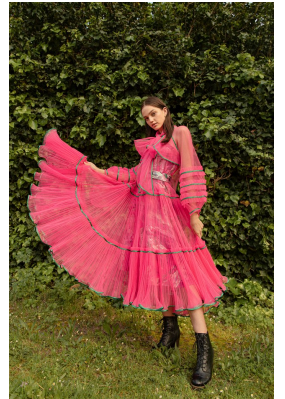

BOSS MODELS

CAPE TOWN

MILLA LAKIC

Height: 170cm Bust: 82cm Waist: 62cm Hips: 92cm Shoe: 6 UK Hair: Light Brown Eyes: Hazel

BOSS MODELS

CAPE TOWN

MILLA LAKIC

Height: 170cm Bust: 82cm Waist: 62cm Hips: 92cm Shoe: 6 UK Hair: Light Brown Eyes: Hazel

BOSS MODELS

CAPE TOWN

MILLA LAKIC

Height: 170cm Bust: 82cm Waist: 62cm Hips: 92cm Shoe: 6 UK Hair: Light Brown Eyes: Hazel