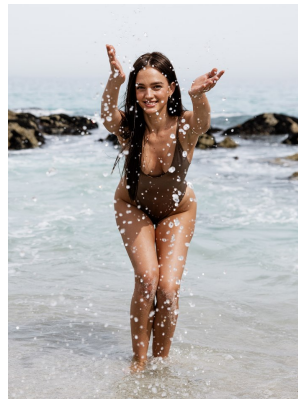

BOSS MODELS

CAPE TOWN

MILLA LAKIC

Height: 170cm Bust: 78cm Waist: 60cm Hips: 90cm Shoe: 6 UK Hair: Light Brown Eyes: Hazel

BOSS MODELS

CAPE TOWN

MILLA LAKIC

Height: 170cm Bust: 78cm Waist: 60cm Hips: 90cm Shoe: 6 UK Hair: Light Brown Eyes: Hazel

BOSS MODELS

CAPE TOWN

MILLA LAKIC

Height: 170cm Bust: 78cm Waist: 60cm Hips: 90cm Shoe: 6 UK Hair: Light Brown Eyes: Hazel