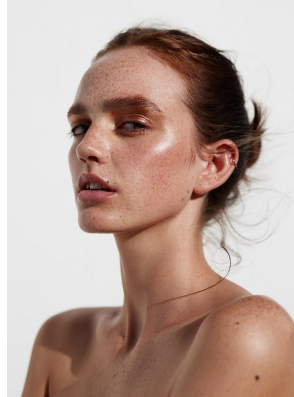

BOSS MODELS

CAPE TOWN

MILLA LAKIC

Height: 170cm Bust: 82cm Waist: 62cm Hips: 92cm Shoe: 6 UK Hair: Light Brown Eyes: Hazel

BOSS MODELS

CAPE TOWN

MILLA LAKIC

Height: 170cm Bust: 82cm Waist: 62cm Hips: 92cm Shoe: 6 UK Hair: Light Brown Eyes: Hazel

BOSS MODELS

CAPE TOWN

MILLA LAKIC

Height: 170cm Bust: 82cm Waist: 62cm Hips: 92cm Shoe: 6 UK Hair: Light Brown Eyes: Hazel