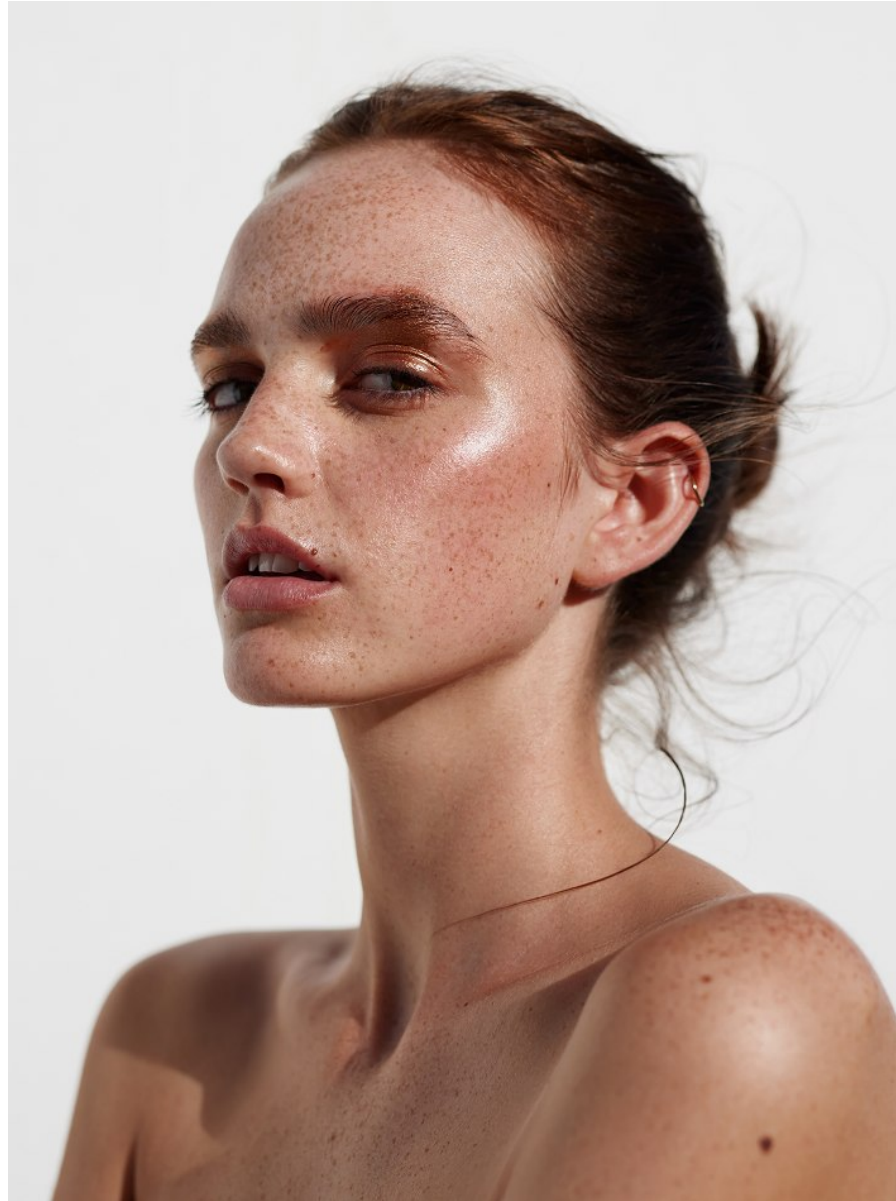

MILLA LAKIC

BOSS MODELS

CAPE TOWN

MILLA LAKIC

Height: 170cm Bust: 87cm Waist: 66cm Hips: 100cm Shoe: 6 UK Hair: Light Brown Eyes: Hazel