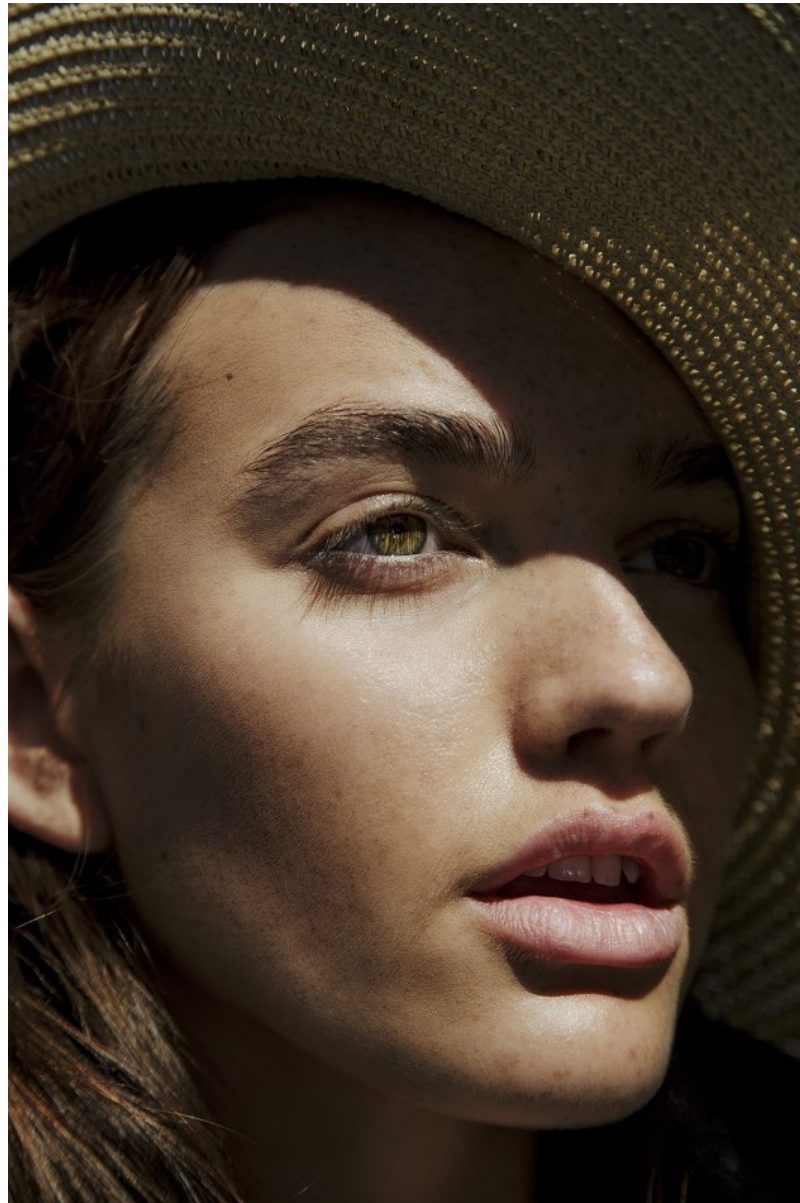

MILLA LAKIC

BOSS MODELS

CAPE TOWN

MILLA LAKIC

Height: 170cm Bust: 87cm Waist: 66cm Hips: 100cm Shoe: 6 UK Hair: Light Brown Eyes: Hazel