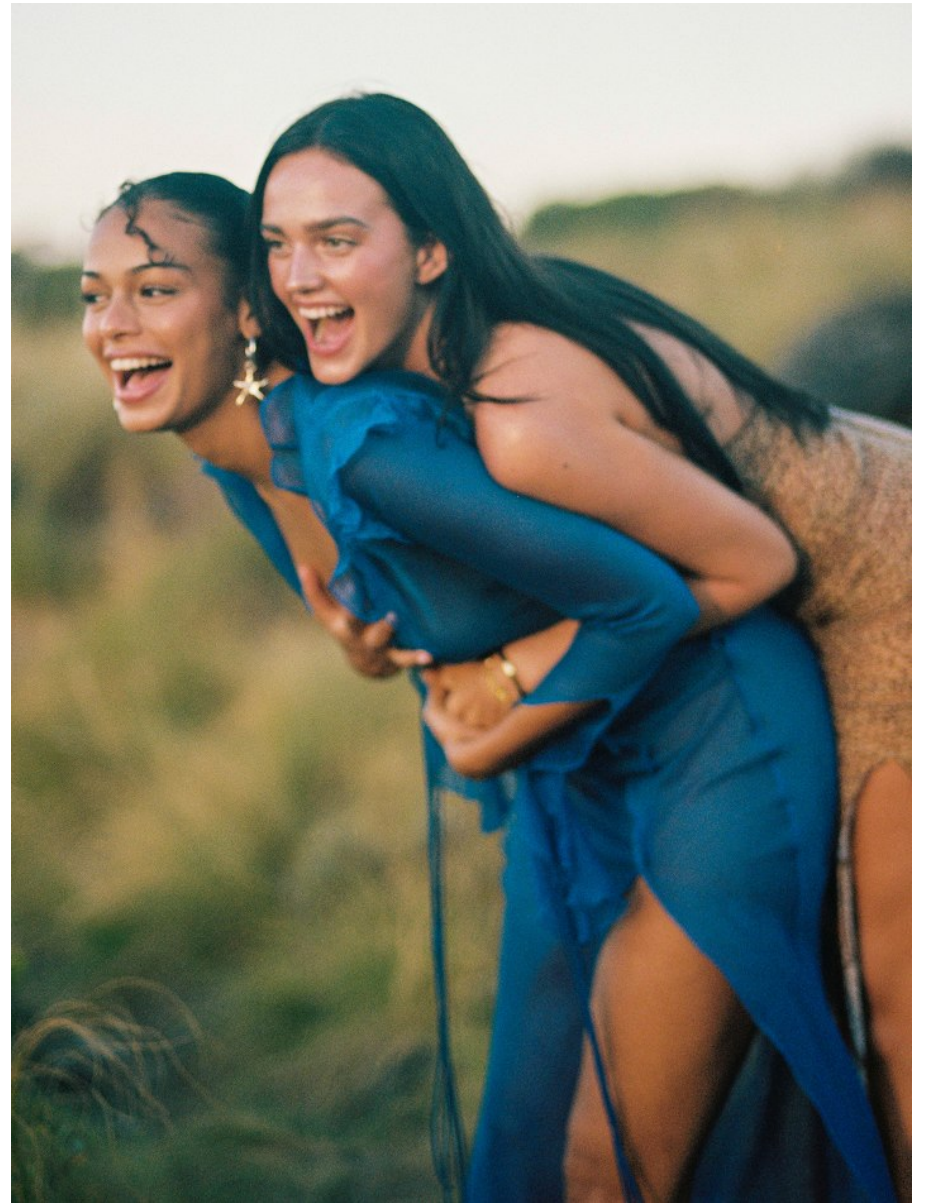

BOSS MODELS

CAPE TOWN

MILLA LAKIC

Height: 170cm Bust: 87cm Waist: 66cm Hips: 100cm Shoe: 6 UK Hair: Light Brown Eyes: Hazel

BOSS MODELS

CAPE TOWN

MILLA LAKIC

Height: 170cm Bust: 87cm Waist: 66cm Hips: 100cm Shoe: 6 UK Hair: Light Brown Eyes: Hazel