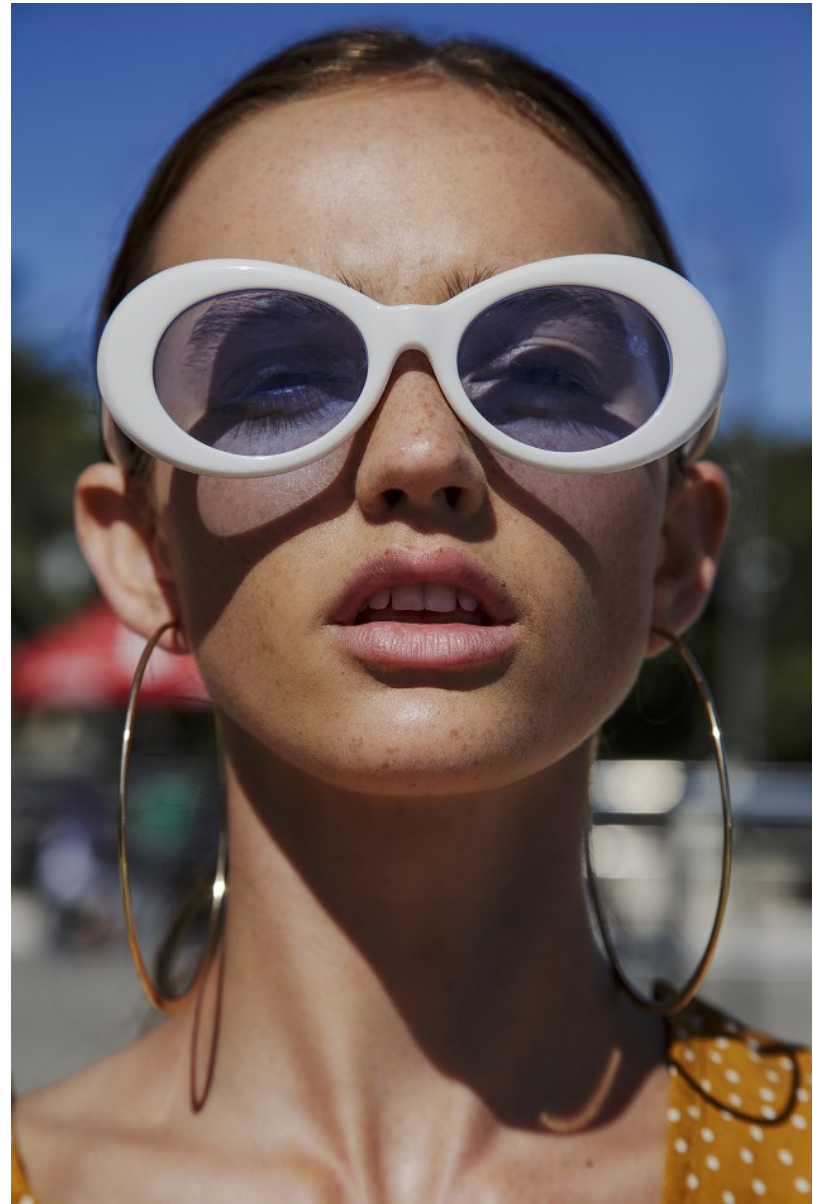

BOSS MODELS

CAPE TOWN

MILLA LAKIC

Height: 170cm Bust: 87cm Waist: 66cm Hips: 100cm Shoe: 6 UK Hair: Light Brown Eyes: Hazel