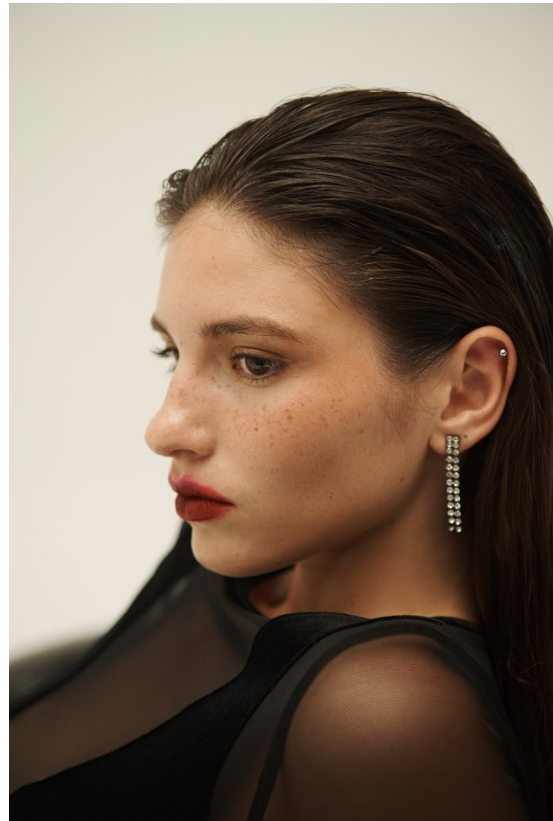

BOSS MODELS

CAPE TOWN

RACHELLE VAN WAARDHUIZEN

Height: 178cm Bust: 85cm Waist: 59cm Hips: 90cm Shoe: 7 UK Hair: Brown Eyes: Brown