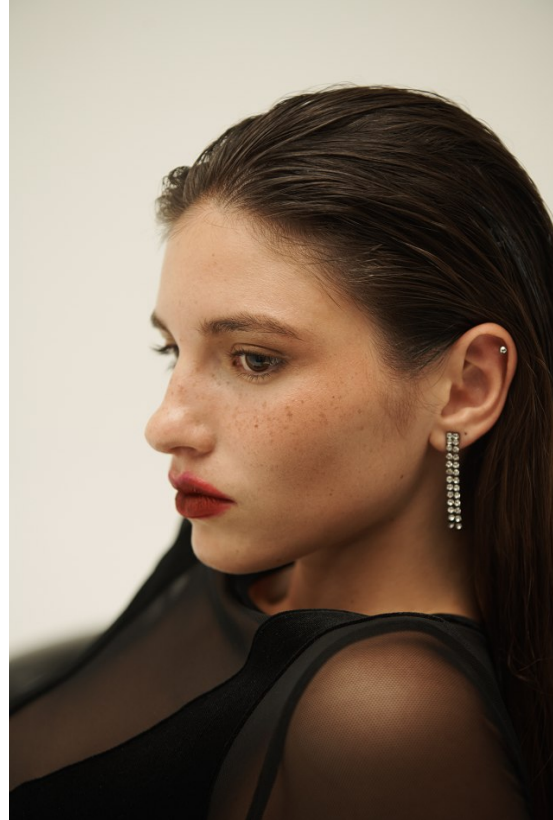

BOSS MODELS

CAPE TOWN

RACHELLE VAN WAARDHUIZEN

Height: 178cm Bust: 84cm Waist: 59cm Hips: 89cm Shoe: 7 UK Hair: Brown Eyes: Brown