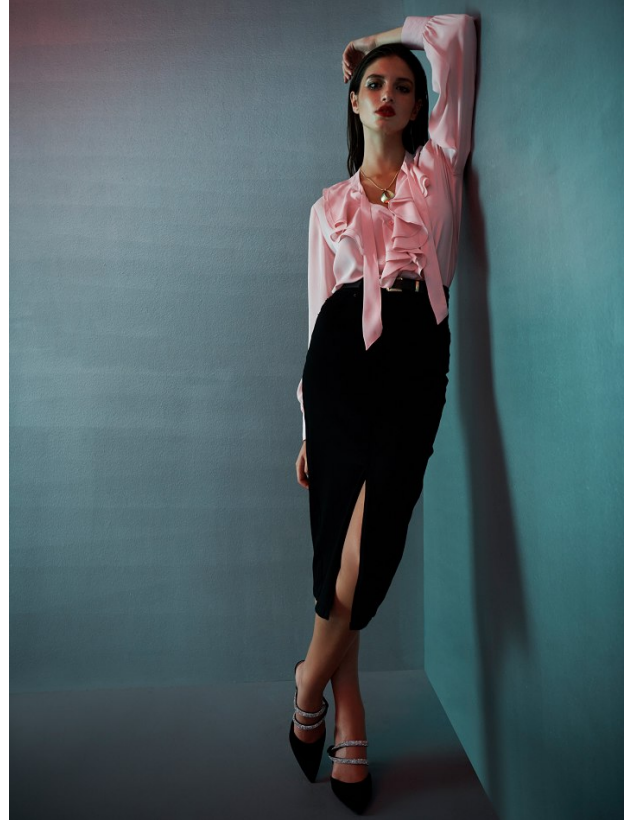

BOSS MODELS

CAPE TOWN

RACHELLE VAN WAARDHUIZEN

Height: 178cm Bust: 84cm Waist: 59cm Hips: 89cm Shoe: 7 UK Hair: Brown Eyes: Brown