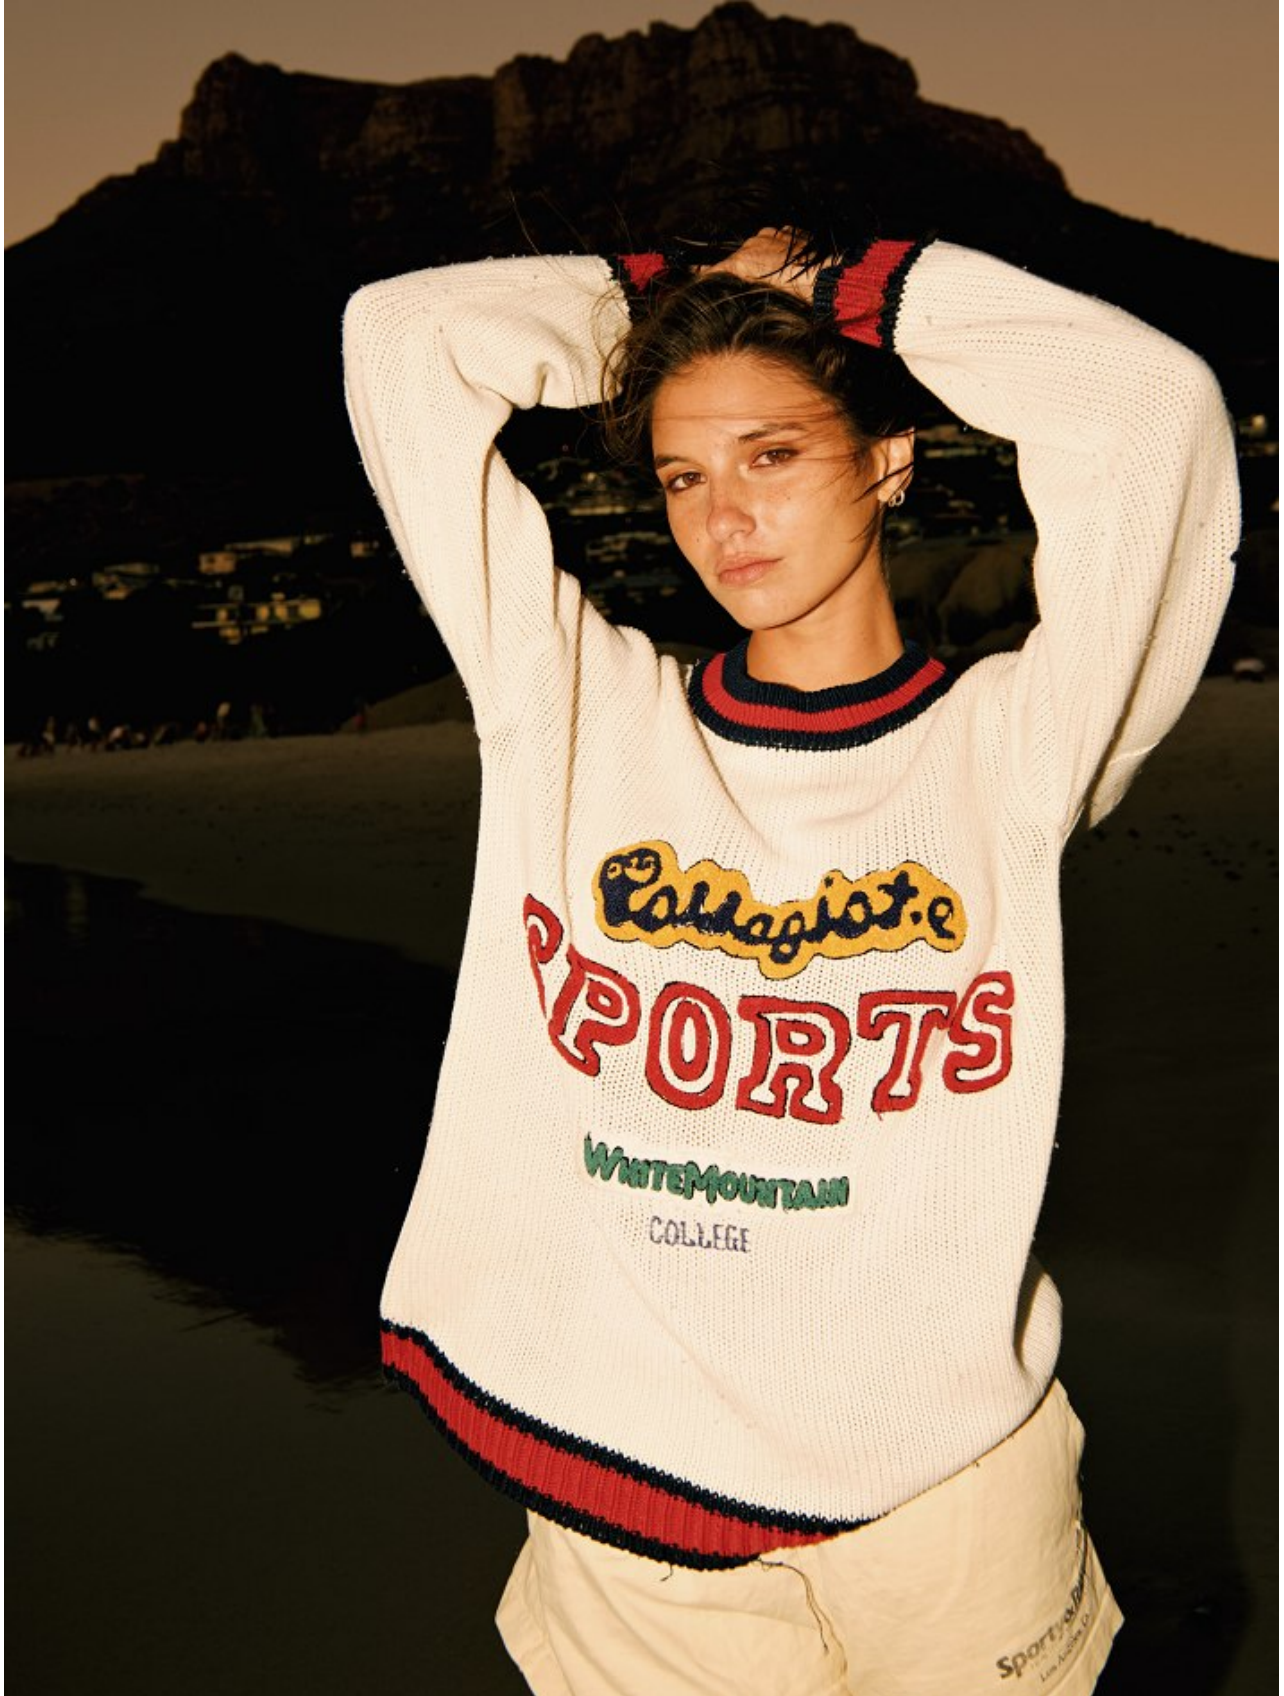

BOSS MODELS

CAPE TOWN

RACHELLE VAN WAARDHUIZEN

Height: 178cm Bust: 84cm Waist: 59cm Hips: 89cm Shoe: 7 UK Hair: Brown Eyes: Brown

BOSS MODELS

CAPE TOWN

RACHELLE VAN WAARDHUIZEN

Height: 178cm Bust: 84cm Waist: 59cm Hips: 89cm Shoe: 7 UK Hair: Brown Eyes: Brown