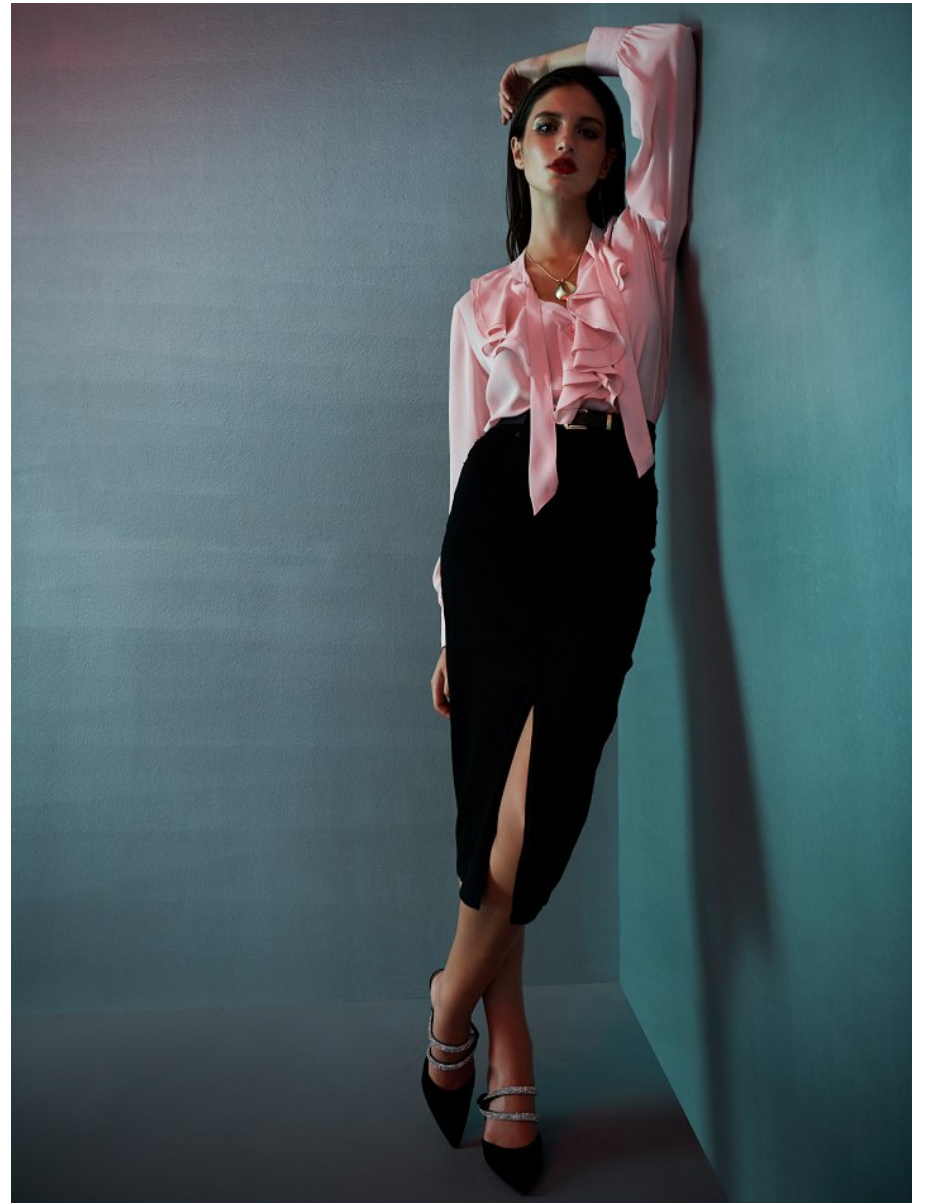

BOSS MODELS

CAPE TOWN

RACHELLE VAN WAARDHUIZEN

Height: 178cm Bust: 84cm Waist: 59cm Hips: 89cm Shoe: 7 UK Hair: Brown Eyes: Brown