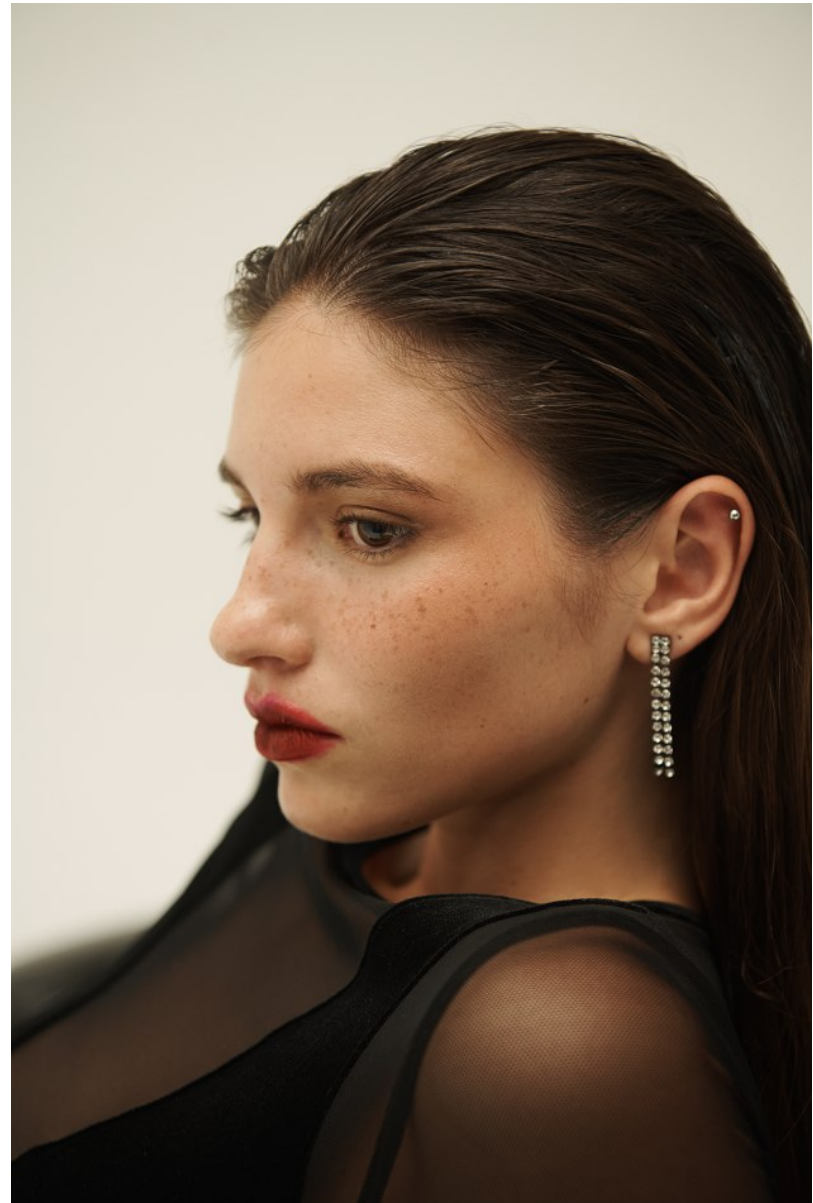

BOSS MODELS

CAPE TOWN

RACHELLE VAN WAARDHUIZEN

Height: 178cm Bust: 84cm Waist: 59cm Hips: 89cm Shoe: 7 UK Hair: Brown Eyes: Brown