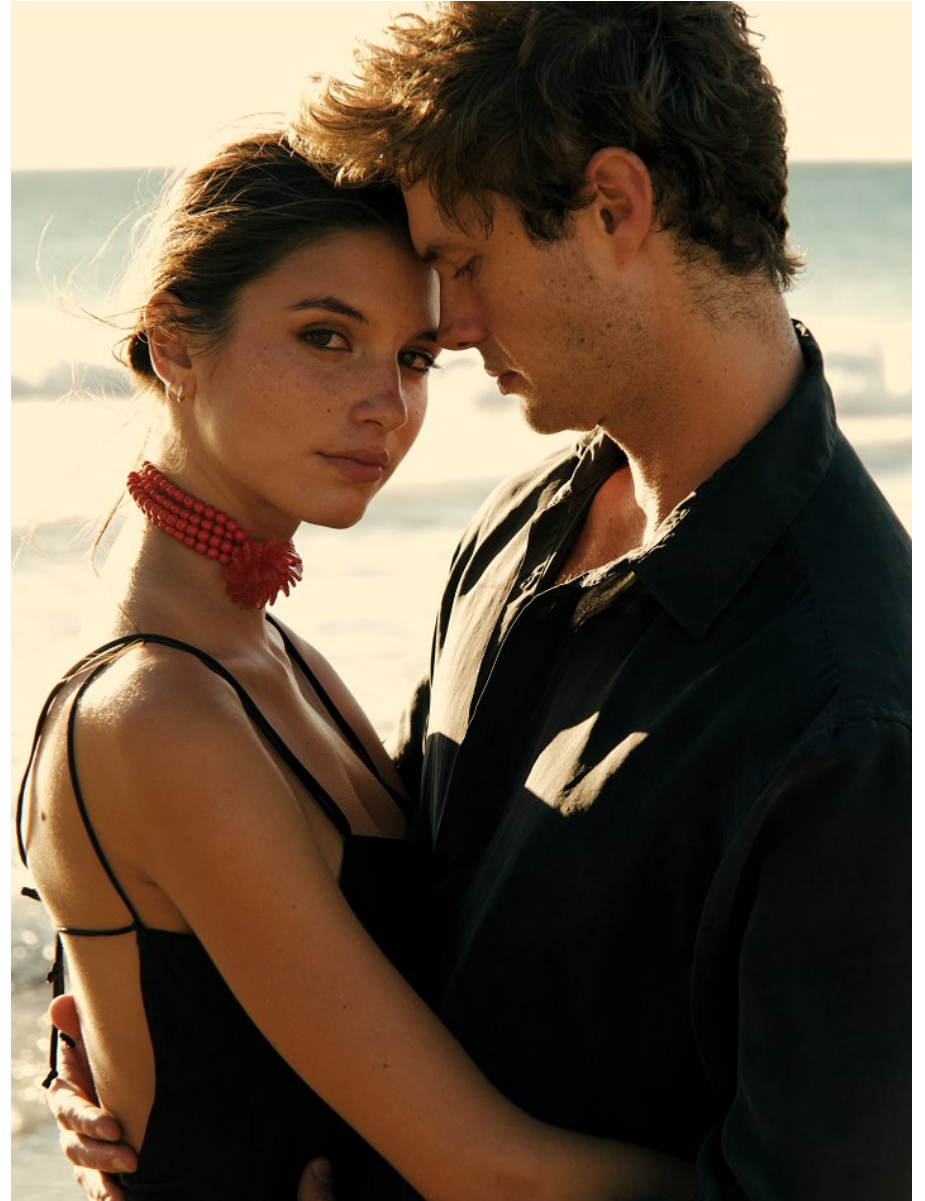

BOSS MODELS

CAPE TOWN

RACHELLE VAN WAARDHUIZEN

Height: 178cm Bust: 84cm Waist: 59cm Hips: 89cm Shoe: 7 UK Hair: Brown Eyes: Brown

BOSS MODELS

CAPE TOWN

RACHELLE VAN WAARDHUIZEN

Height: 178cm Bust: 84cm Waist: 59cm Hips: 89cm Shoe: 7 UK Hair: Brown Eyes: Brown