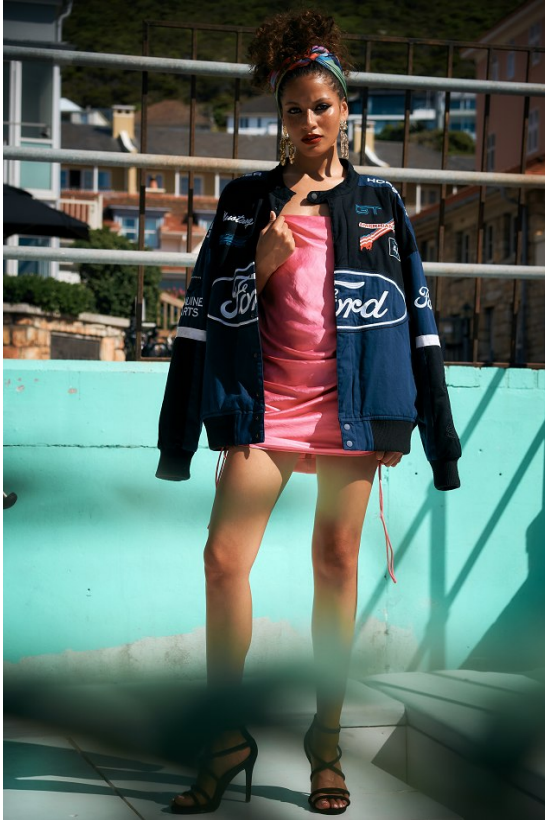

BOSS MODELS

CAPE TOWN

NICOLE ALVES

Height: 170cm Bust: 81cm Waist: 65cm Hips: 91cm Shoe: 5 UK Hair: Brown Eyes: Brown