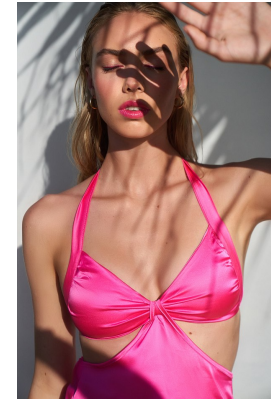

BOSS MODELS

CAPE TOWN

TANEAL MONTGOMERY

Height: 175cm Bust: 84cm Waist: 61cm Hips: 91cm Shoe: 5 UK Hair: Blonde Eyes: Blue

BOSS MODELS

CAPE TOWN

TANEAL MONTGOMERY

Height: 175cm Bust: 84cm Waist: 61cm Hips: 91cm Shoe: 5 UK Hair: Blonde Eyes: Blue