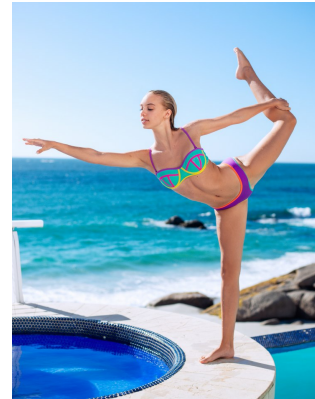

BOSS MODELS

CAPE TOWN

TANEAL MONTGOMERY

Height: 175cm Bust: 84cm Waist: 61cm Hips: 91cm Shoe: 5 UK Hair: Blonde Eyes: Blue

BOSS MODELS

CAPE TOWN

TANEAL MONTGOMERY

Height: 175cm Bust: 84cm Waist: 61cm Hips: 91cm Shoe: 5 UK Hair: Blonde Eyes: Blue