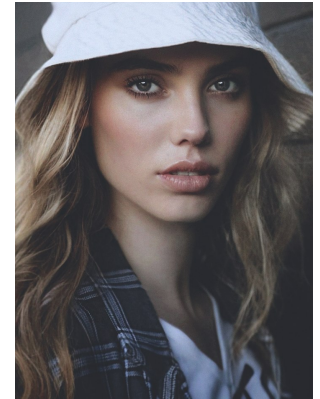

BOSS MODELS

CAPE TOWN

TANEAL MONTGOMERY

Height: 175cm Bust: 84cm Waist: 61cm Hips: 91cm Shoe: 5 UK Hair: Blonde Eyes: Blue

BOSS MODELS

CAPE TOWN

TANEAL MONTGOMERY

Height: 175cm Bust: 84cm Waist: 61cm Hips: 91cm Shoe: 5 UK Hair: Blonde Eyes: Blue