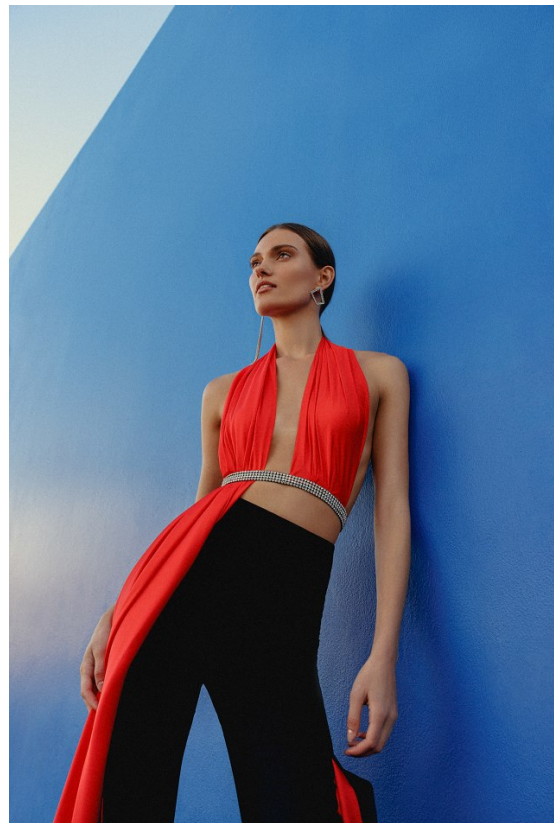

BOSS MODELS

CAPE TOWN

BIANCA GAVIN

Height: 173cm Bust: 79cm Waist: 62cm Hips: 93cm Shoe: 6 UK Hair: Brunette Eyes: Brown