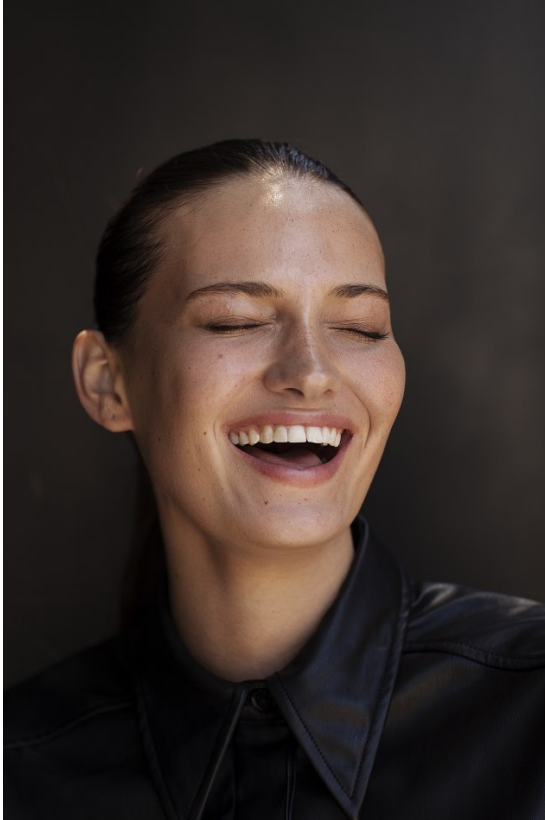

BOSS MODELS

CAPE TOWN

BIANCA GAVIN

Height: 173cm Bust: 79cm Waist: 62cm Hips: 93cm Shoe: 6 UK Hair: Brunette Eyes: Brown

BOSS MODELS

CAPE TOWN

BIANCA GAVIN

Height: 173cm Bust: 79cm Waist: 62cm Hips: 93cm Shoe: 6 UK Hair: Brunette Eyes: Brown