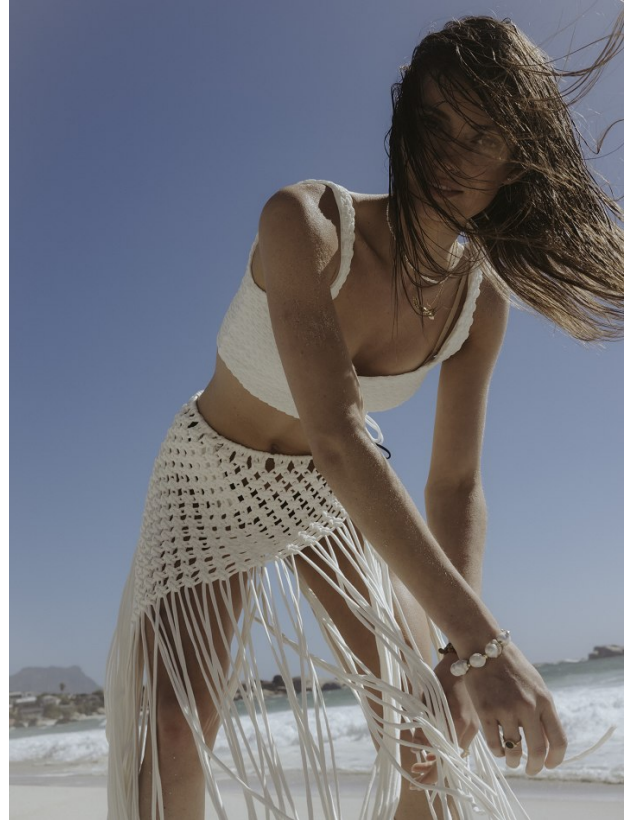

BOSS MODELS

CAPE TOWN

BIANCA GAVIN

Height: 173cm Bust: 79cm Waist: 62cm Hips: 93cm Shoe: 6 UK Hair: Brunette Eyes: Brown