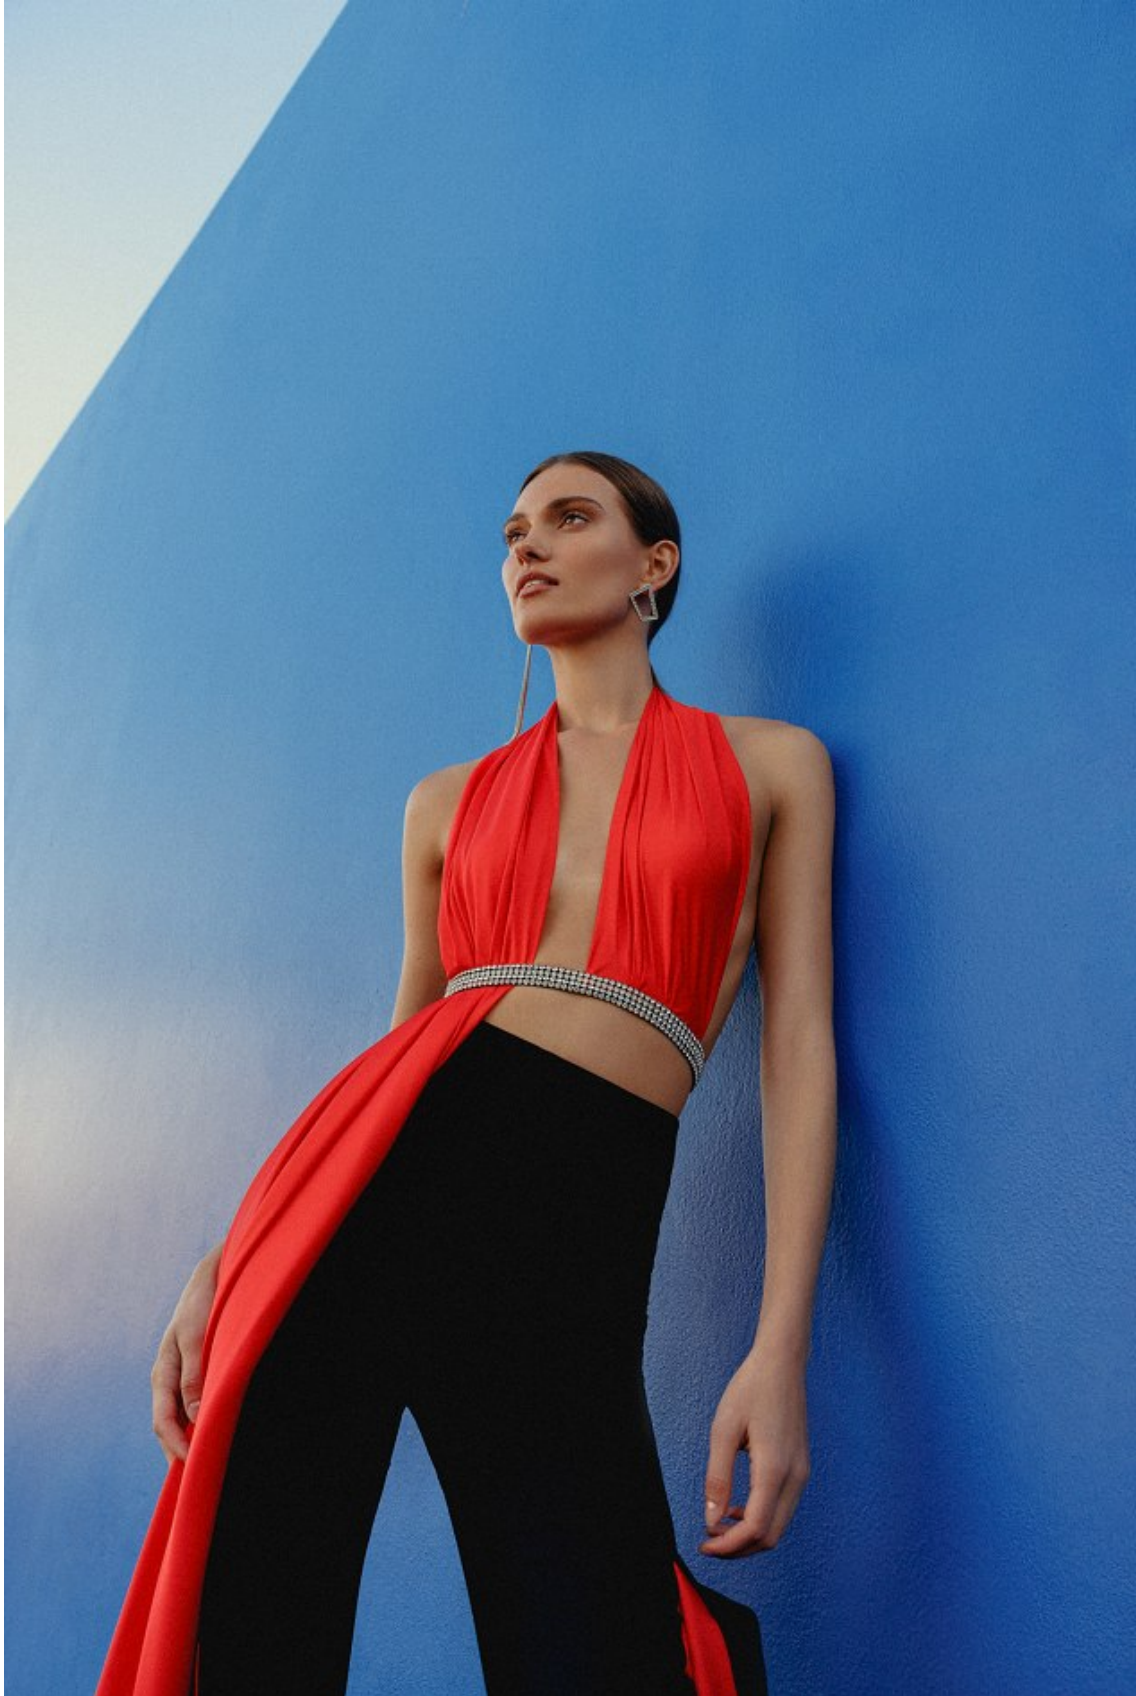

BIANCA GAVIN

BOSS MODELS

CAPE TOWN

BIANCA GAVIN

Height: 173cm Bust: 79cm Waist: 62cm Hips: 93cm Shoe: 6 UK Hair: Brunette Eyes: Brown