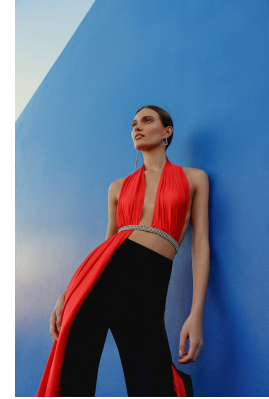

BOSS MODELS

CAPE TOWN

BIANCA GAVIN

Height: 173cm Bust: 79cm Waist: 62cm Hips: 93cm Shoe: 6 UK Hair: Brunette Eyes: Brown

BOSS MODELS

CAPE TOWN

BIANCA GAVIN

Height: 173cm Bust: 79cm Waist: 62cm Hips: 93cm Shoe: 6 UK Hair: Brunette Eyes: Brown

BOSS MODELS

CAPE TOWN

BIANCA GAVIN

Height: 173cm Bust: 79cm Waist: 62cm Hips: 93cm Shoe: 6 UK Hair: Brunette Eyes: Brown