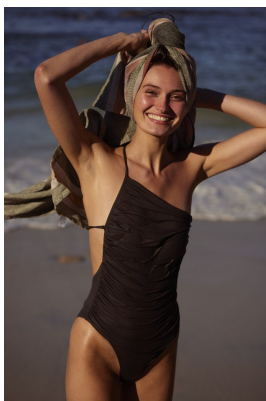

BOSS MODELS

CAPE TOWN

BIANCA GAVIN

Height: 173cm Bust: 79cm Waist: 62cm Hips: 93cm Shoe: 6 UK Hair: Brunette Eyes: Brown

BOSS MODELS

CAPE TOWN

BIANCA GAVIN

Height: 173cm Bust: 79cm Waist: 62cm Hips: 93cm Shoe: 6 UK Hair: Brunette Eyes: Brown

BOSS MODELS

CAPE TOWN

BIANCA GAVIN

Height: 173cm Bust: 79cm Waist: 62cm Hips: 93cm Shoe: 6 UK Hair: Brunette Eyes: Brown