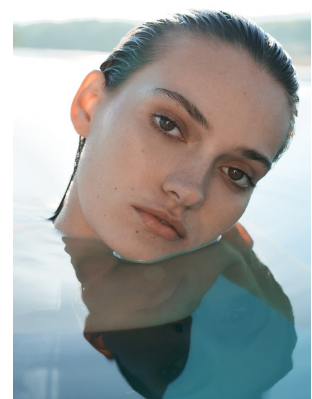

BOSS MODELS

CAPE TOWN

BIANCA GAVIN

Height: 173cm Bust: 79cm Waist: 62cm Hips: 93cm Shoe: 6 UK Hair: Brunette Eyes: Brown

BOSS MODELS

CAPE TOWN

BIANCA GAVIN

Height: 173cm Bust: 79cm Waist: 62cm Hips: 93cm Shoe: 6 UK Hair: Brunette Eyes: Brown

BOSS MODELS

CAPE TOWN

BIANCA GAVIN

Height: 173cm Bust: 79cm Waist: 62cm Hips: 93cm Shoe: 6 UK Hair: Brunette Eyes: Brown