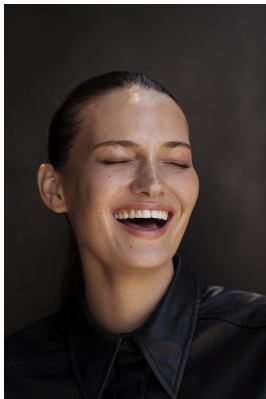

BOSS MODELS

CAPE TOWN

BIANCA GAVIN

Height: 173cm Bust: 79cm Waist: 62cm Hips: 93cm Shoe: 6 UK Hair: Brunette Eyes: Brown

BOSS MODELS

CAPE TOWN

BIANCA GAVIN

Height: 173cm Bust: 79cm Waist: 62cm Hips: 93cm Shoe: 6 UK Hair: Brunette Eyes: Brown

BOSS MODELS

CAPE TOWN

BIANCA GAVIN

Height: 173cm Bust: 79cm Waist: 62cm Hips: 93cm Shoe: 6 UK Hair: Brunette Eyes: Brown