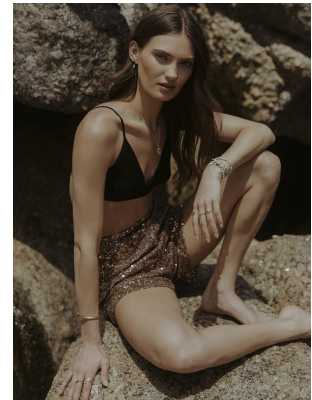

BOSS MODELS

CAPE TOWN

BIANCA GAVIN

Height: 173cm Bust: 79cm Waist: 62cm Hips: 93cm Shoe: 6 UK Hair: Brunette Eyes: Brown

BOSS MODELS

CAPE TOWN

BIANCA GAVIN

Height: 173cm Bust: 79cm Waist: 62cm Hips: 93cm Shoe: 6 UK Hair: Brunette Eyes: Brown

BOSS MODELS

CAPE TOWN

BIANCA GAVIN

Height: 173cm Bust: 79cm Waist: 62cm Hips: 93cm Shoe: 6 UK Hair: Brunette Eyes: Brown