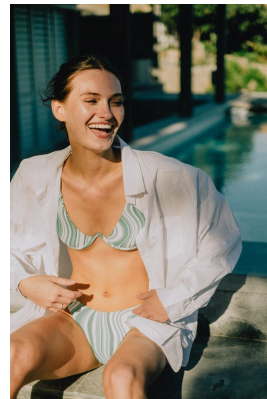

BOSS MODELS

CAPE TOWN

BIANCA GAVIN

Height: 173cm Bust: 79cm Waist: 62cm Hips: 93cm Shoe: 6 UK Hair: Brunette Eyes: Brown

BOSS MODELS

CAPE TOWN

BIANCA GAVIN

Height: 173cm Bust: 79cm Waist: 62cm Hips: 93cm Shoe: 6 UK Hair: Brunette Eyes: Brown

BOSS MODELS

CAPE TOWN

BIANCA GAVIN

Height: 173cm Bust: 79cm Waist: 62cm Hips: 93cm Shoe: 6 UK Hair: Brunette Eyes: Brown