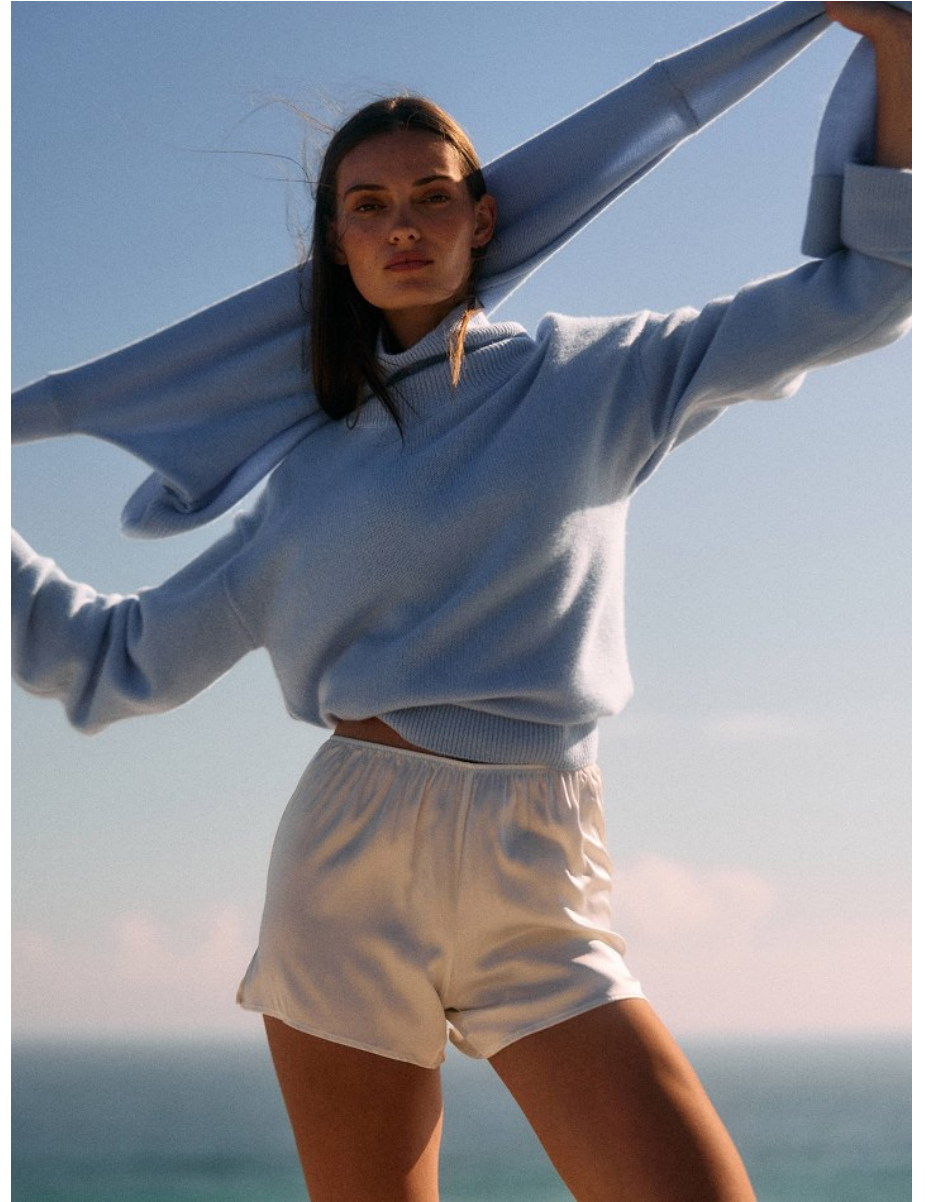

BOSS MODELS

CAPE TOWN

BIANCA GAVIN

Height: 173cm Bust: 81cm Waist: 61cm Hips: 92cm Shoe: 6 UK Hair: Brunette Eyes: Brown

BOSS MODELS

CAPE TOWN

BIANCA GAVIN

Height: 173cm Bust: 81cm Waist: 61cm Hips: 92cm Shoe: 6 UK Hair: Brunette Eyes: Brown