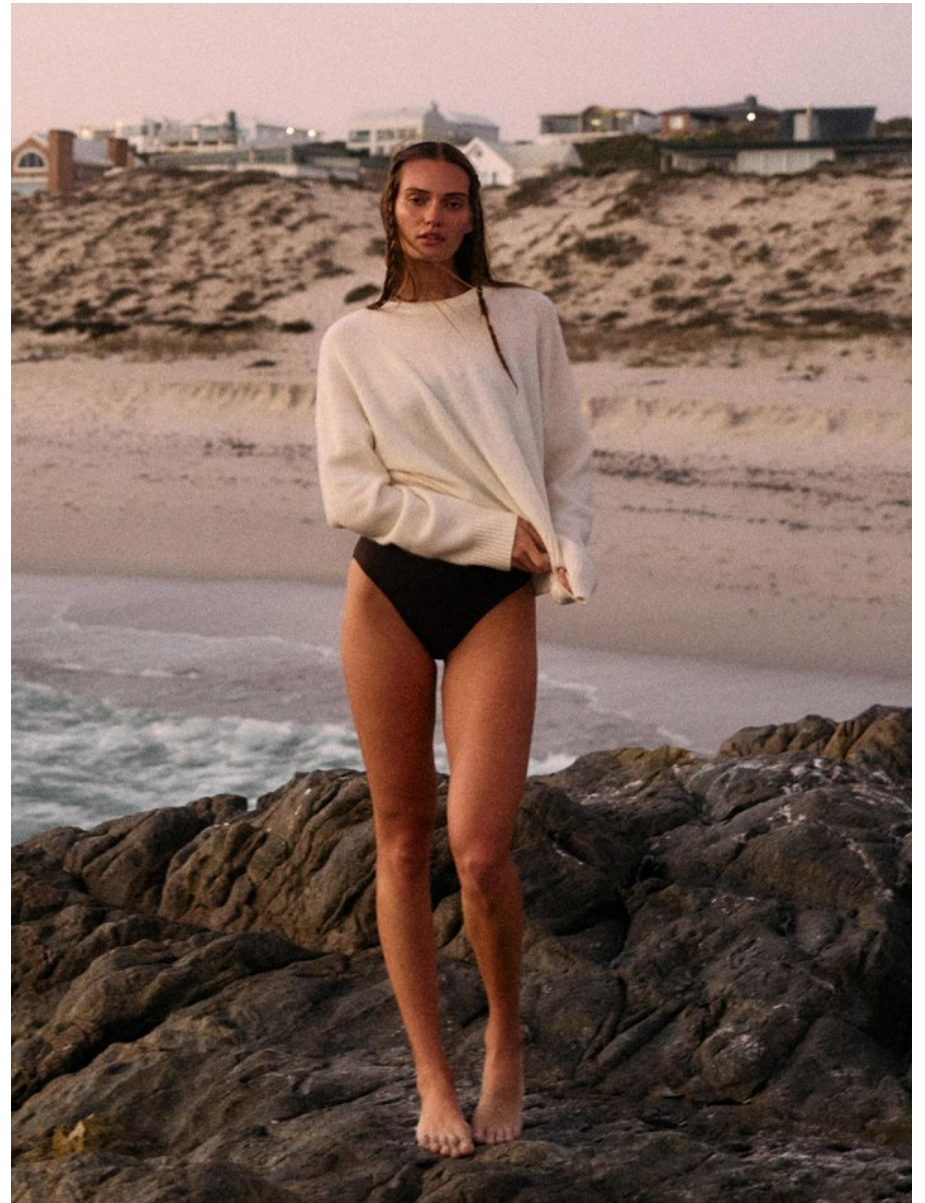

BOSS MODELS

CAPE TOWN

BIANCA GAVIN

Height: 173cm Bust: 81cm Waist: 61cm Hips: 92cm Shoe: 6 UK Hair: Brunette Eyes: Brown

BOSS MODELS

CAPE TOWN

BIANCA GAVIN

Height: 173cm Bust: 81cm Waist: 61cm Hips: 92cm Shoe: 6 UK Hair: Brunette Eyes: Brown