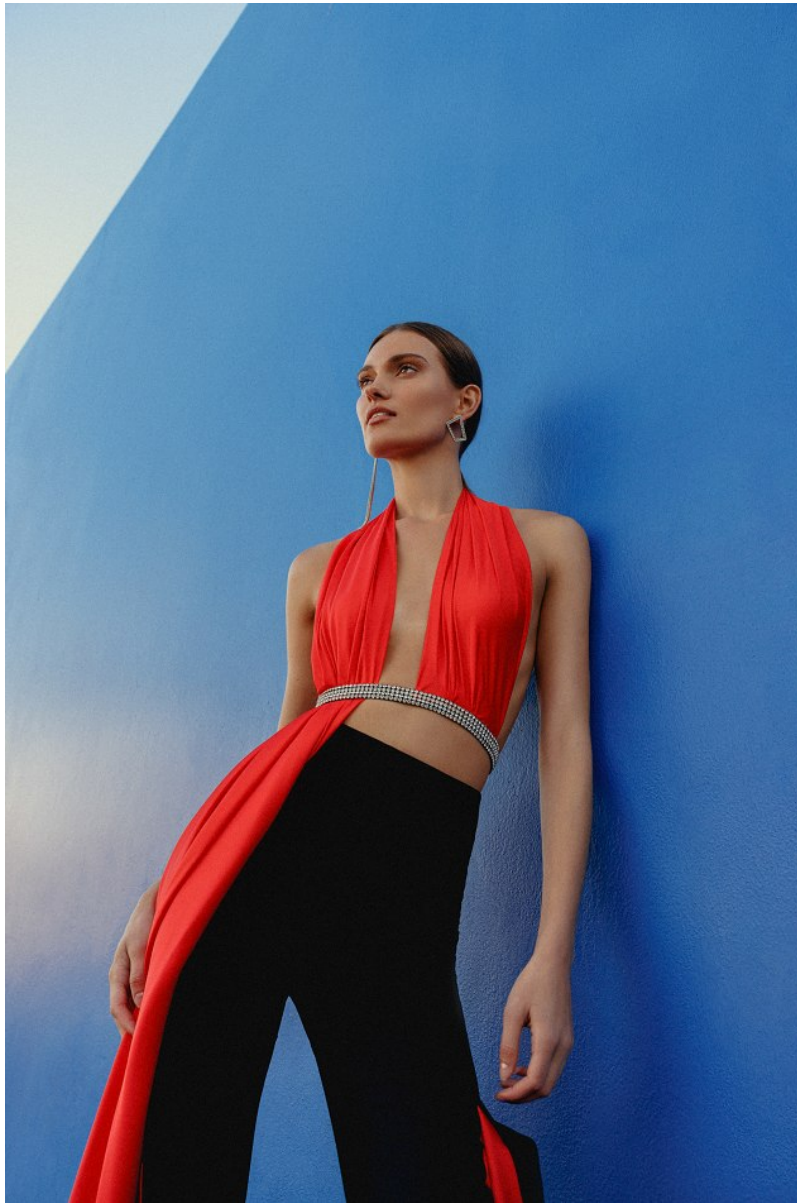

BOSS MODELS

CAPE TOWN

BIANCA GAVIN

Height: 173cm Bust: 81cm Waist: 65cm Hips: 90cm Shoe: 6 UK Hair: Brunette Eyes: Brown