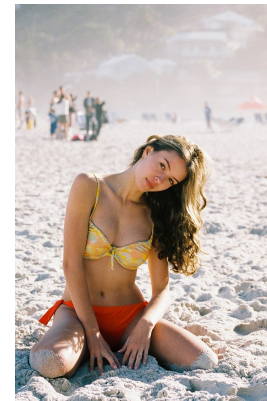

# BOSS MODELS

CAPE TOWN

ELLA RAE AMREIN

Height: 175cm Bust: 88cm Waist: 70cm Hips: 93cm Shoe: 7 UK Hair: Light Brown Eyes: Green

# BOSS MODELS

CAPE TOWN

## ELLA RAE AMREIN

Height: 175cm Bust: 88cm Waist: 70cm Hips: 93cm Shoe: 7 UK Hair: Light Brown Eyes: Green