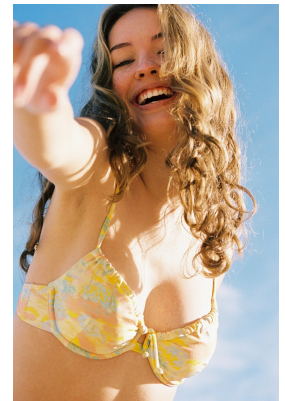

# BOSS MODELS

CAPE TOWN

ELLA RAE AMREIN

Height: 175cm Bust: 88cm Waist: 70cm Hips: 93cm Shoe: 7 UK Hair: Light Brown Eyes: Green

# BOSS MODELS

CAPE TOWN

## ELLA RAE AMREIN

Height: 175cm Bust: 88cm Waist: 70cm Hips: 93cm Shoe: 7 UK Hair: Light Brown Eyes: Green