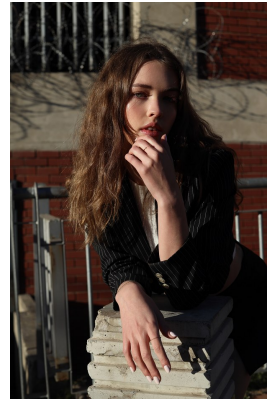

# BOSS MODELS

CAPE TOWN

ELLA RAE AMREIN

Height: 175cm Bust: 88cm Waist: 70cm Hips: 93cm Shoe: 7 UK Hair: Light Brown Eyes: Green

# BOSS MODELS

CAPE TOWN

## ELLA RAE AMREIN

Height: 175cm Bust: 88cm Waist: 70cm Hips: 93cm Shoe: 7 UK Hair: Light Brown Eyes: Green