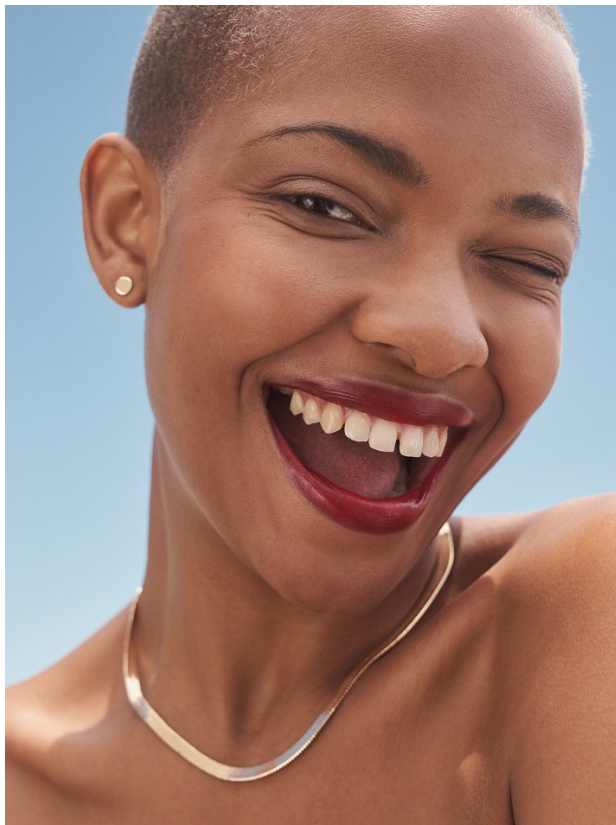

BOSS MODELS

CAPE TOWN

PALESA MAKAM

Height: 175cm Bust: 88cm Waist: 71cm Hips: 108cm Shoe: 7 UK Hair: Blonde Eyes: Brown

BOSS MODELS

CAPE TOWN

PALESA MAKAM

Height: 175cm Bust: 88cm Waist: 71cm Hips: 108cm Shoe: 7 UK Hair: Blonde Eyes: Brown