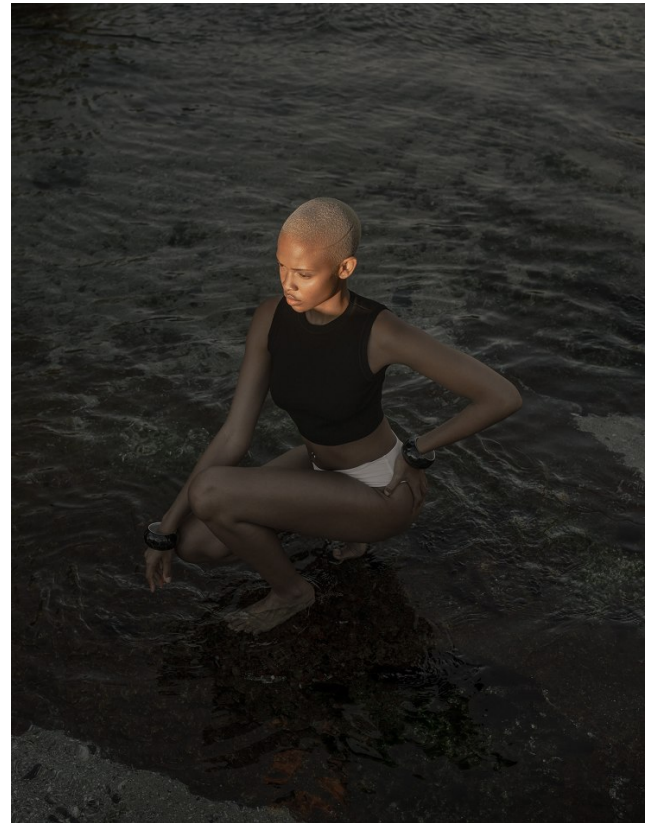

BOSS MODELS

CAPE TOWN

PALESA MAKAM

Height: 175cm Bust: 88cm Waist: 71cm Hips: 108cm Shoe: 7 UK Hair: Blonde Eyes: Brown

BOSS MODELS

CAPE TOWN

PALESA MAKAM

Height: 175cm Bust: 88cm Waist: 71cm Hips: 108cm Shoe: 7 UK Hair: Blonde Eyes: Brown