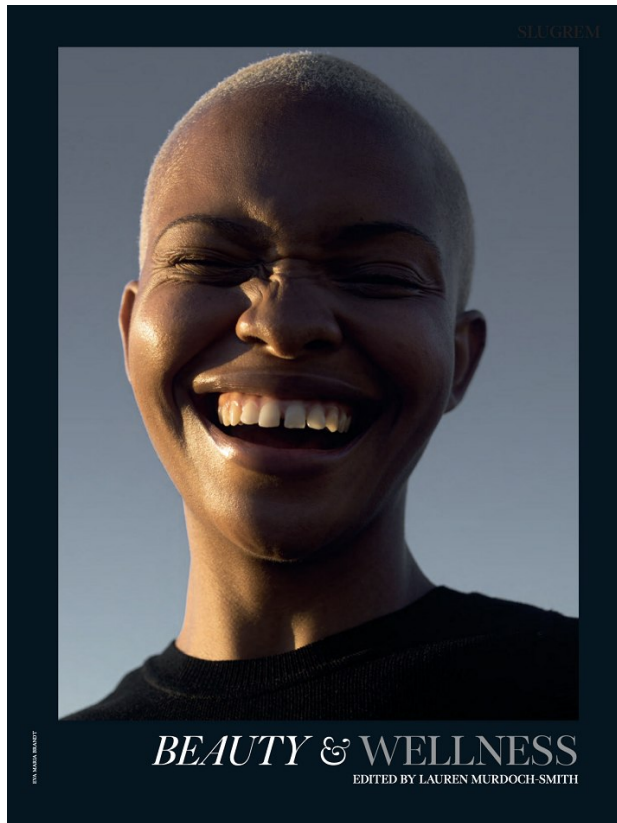

BOSS MODELS

CAPE TOWN

PALESA MAKAM

Height: 175cm Bust: 88cm Waist: 71cm Hips: 108cm Shoe: 7 UK Hair: Blonde Eyes: Brown

BOSS MODELS

CAPE TOWN

PALESA MAKAM

Height: 175cm Bust: 88cm Waist: 71cm Hips: 108cm Shoe: 7 UK Hair: Blonde Eyes: Brown