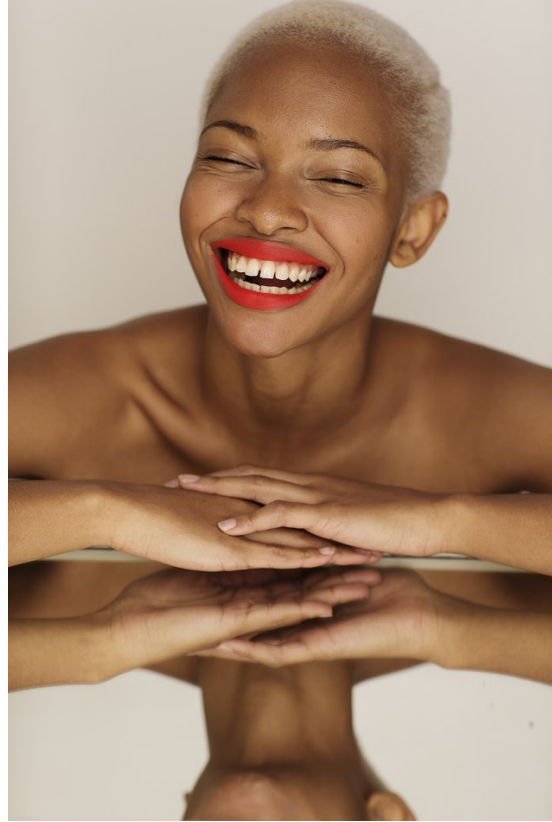

BOSS MODELS

CAPE TOWN

PALESA MAKAM

Height: 175cm Bust: 88cm Waist: 71cm Hips: 108cm Shoe: 7 UK Hair: Blonde Eyes: Brown

BOSS MODELS

CAPE TOWN

PALESA MAKAM

Height: 175cm Bust: 88cm Waist: 71cm Hips: 108cm Shoe: 7 UK Hair: Blonde Eyes: Brown