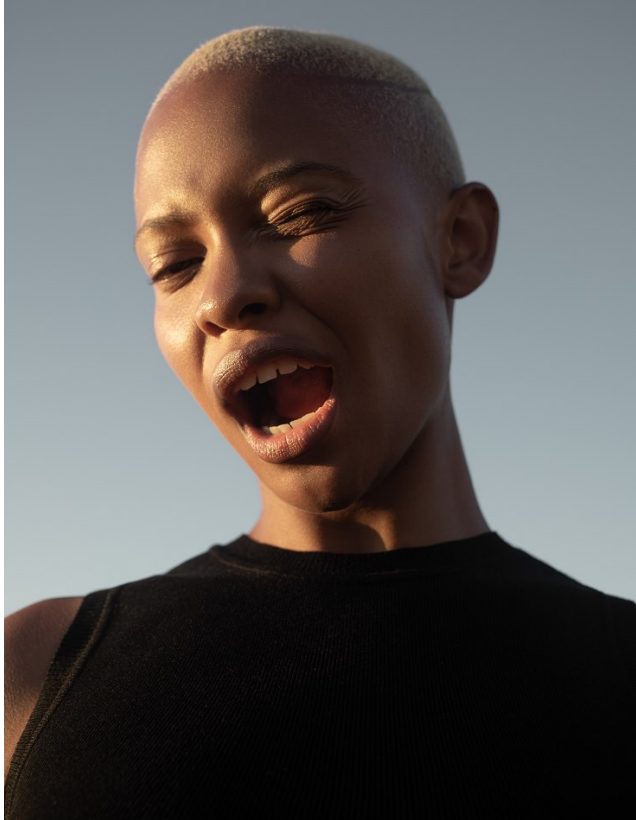

PALESA MAKAM

BOSS MODELS

CAPE TOWN

PALESA MAKAM

Height: 175cm Bust: 88cm Waist: 71cm Hips: 108cm Shoe: 7 UK Hair: Blonde Eyes: Brown