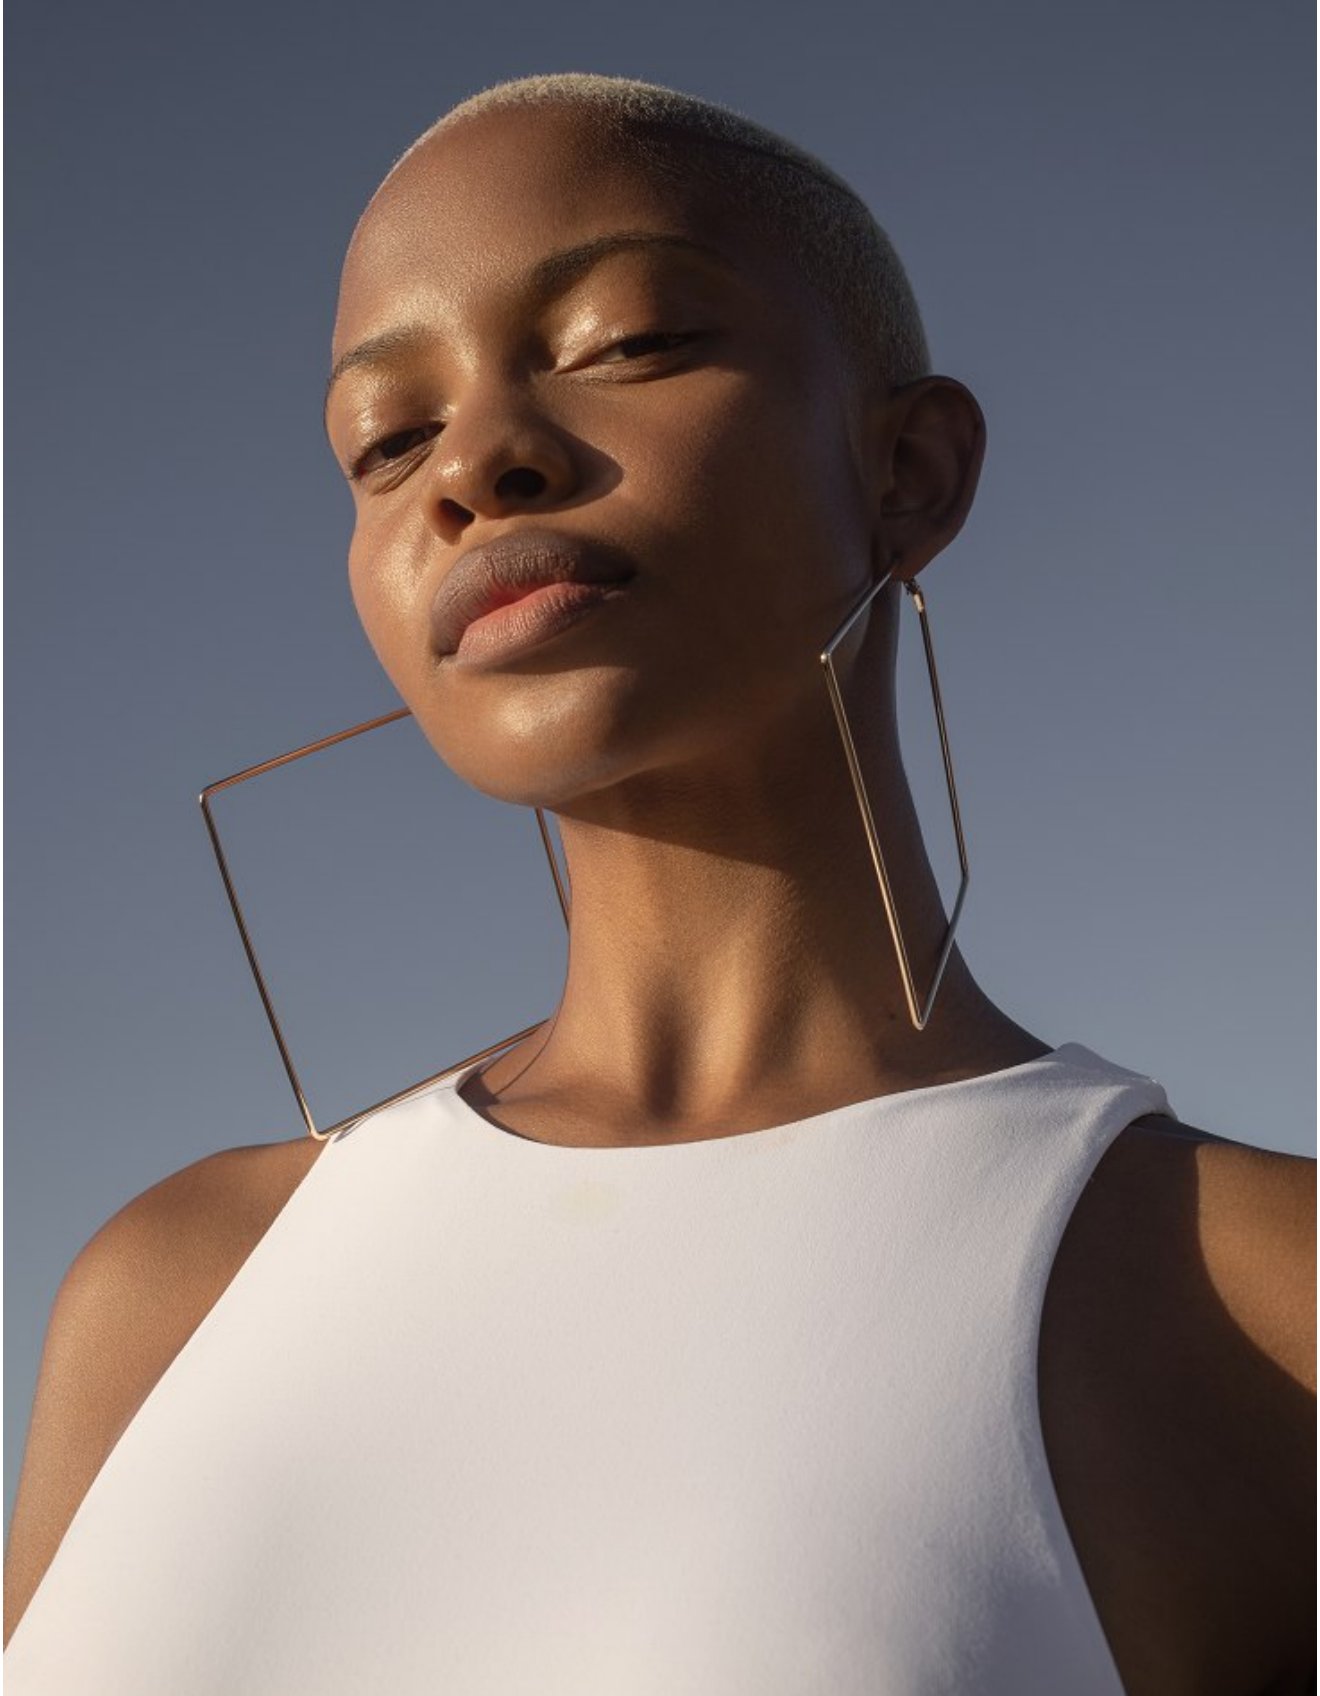

BOSS MODELS

CAPE TOWN

PALESA MAKAM

Height: 175cm Bust: 88cm Waist: 71cm Hips: 108cm Shoe: 7 UK Hair: Blonde Eyes: Brown

BOSS MODELS

CAPE TOWN

PALESA MAKAM

Height: 175cm Bust: 88cm Waist: 71cm Hips: 108cm Shoe: 7 UK Hair: Blonde Eyes: Brown