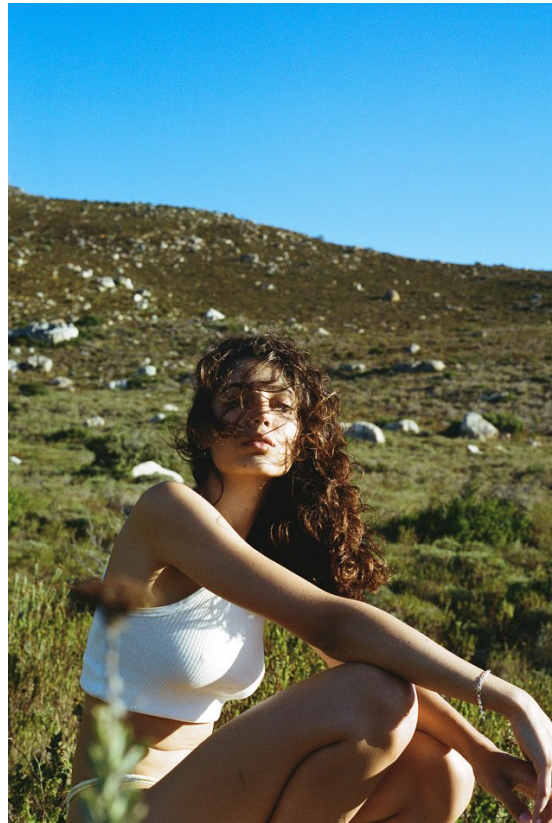

BOSS MODELS

CAPE TOWN

HAFIDHA MASOET

Height: 170cm Bust: 84cm Waist: 58cm Hips: 91cm Shoe: 5 UK Hair: Dark Brown Eyes: Green

BOSS MODELS

CAPE TOWN

HAFIDHA MASOET

Height: 170cm Bust: 84cm Waist: 58cm Hips: 91cm Shoe: 5 UK Hair: Dark Brown Eyes: Green