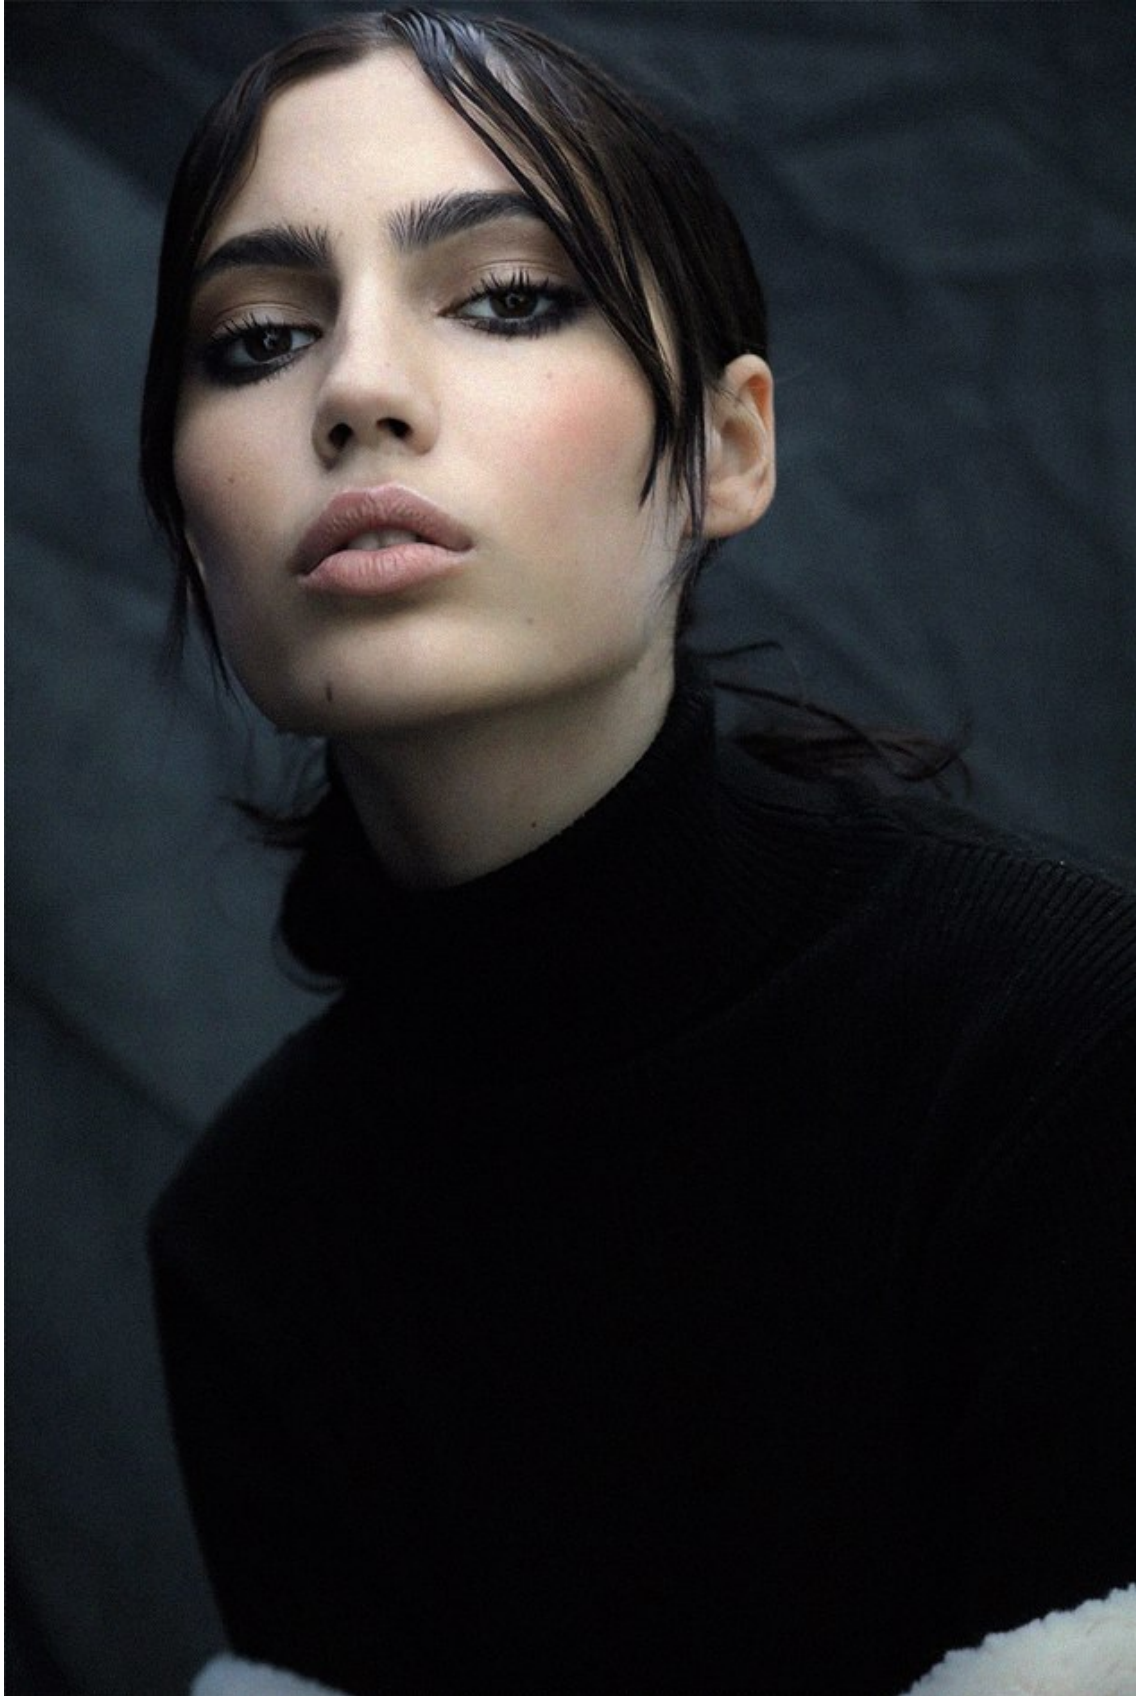

BOSS MODELS

CAPE TOWN

HAFIDHA MASOET

Height: 170cm Bust: 84cm Waist: 58cm Hips: 91cm Shoe: 5 UK Hair: Dark Brown Eyes: Green