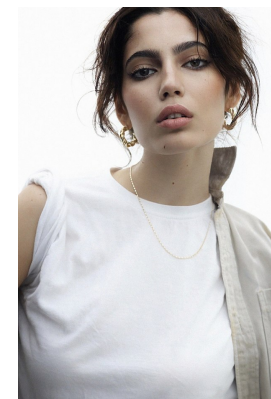

BOSS MODELS

CAPE TOWN

HAFIDHA MASOET

Height: 170cm Bust: 84cm Waist: 58cm Hips: 91cm Shoe: 5 UK Hair: Dark Brown Eyes: Green

BOSS MODELS

CAPE TOWN

HAFIDHA MASOET

Height: 170cm Bust: 84cm Waist: 58cm Hips: 91cm Shoe: 5 UK Hair: Dark Brown Eyes: Green

BOSS MODELS

CAPE TOWN

HAFIDHA MASOET

Height: 170cm Bust: 84cm Waist: 58cm Hips: 91cm Shoe: 5 UK Hair: Dark Brown Eyes: Green