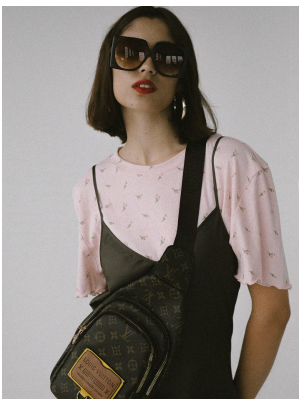

BOSS MODELS

CAPE TOWN

HAFIDHA MASOET

Height: 170cm Bust: 84cm Waist: 58cm Hips: 91cm Shoe: 5 UK Hair: Dark Brown Eyes: Green

BOSS MODELS

CAPE TOWN

HAFIDHA MASOET

Height: 170cm Bust: 84cm Waist: 58cm Hips: 91cm Shoe: 5 UK Hair: Dark Brown Eyes: Green

BOSS MODELS

CAPE TOWN

HAFIDHA MASOET

Height: 170cm Bust: 84cm Waist: 58cm Hips: 91cm Shoe: 5 UK Hair: Dark Brown Eyes: Green