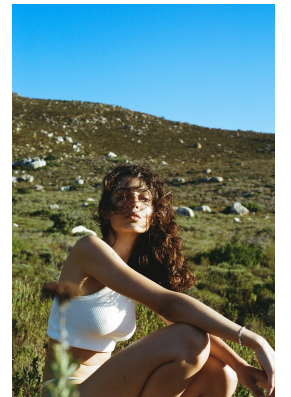

BOSS MODELS

CAPE TOWN

HAFIDHA MASOET

Height: 170cm Bust: 84cm Waist: 58cm Hips: 91cm Shoe: 5 UK Hair: Dark Brown Eyes: Green

BOSS MODELS

CAPE TOWN

HAFIDHA MASOET

Height: 170cm Bust: 84cm Waist: 58cm Hips: 91cm Shoe: 5 UK Hair: Dark Brown Eyes: Green

BOSS MODELS

CAPE TOWN

HAFIDHA MASOET

Height: 170cm Bust: 84cm Waist: 58cm Hips: 91cm Shoe: 5 UK Hair: Dark Brown Eyes: Green