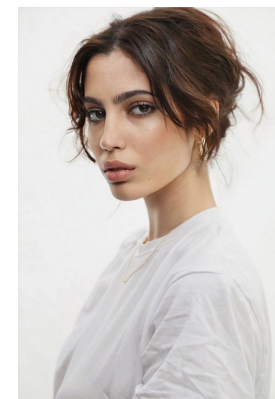

BOSS MODELS

CAPE TOWN

HAFIDHA MASOET

Height: 170cm Bust: 84cm Waist: 58cm Hips: 91cm Shoe: 5 UK Hair: Dark Brown Eyes: Green

BOSS MODELS

CAPE TOWN

HAFIDHA MASOET

Height: 170cm Bust: 84cm Waist: 58cm Hips: 91cm Shoe: 5 UK Hair: Dark Brown Eyes: Green

BOSS MODELS

CAPE TOWN

HAFIDHA MASOET

Height: 170cm Bust: 84cm Waist: 58cm Hips: 91cm Shoe: 5 UK Hair: Dark Brown Eyes: Green