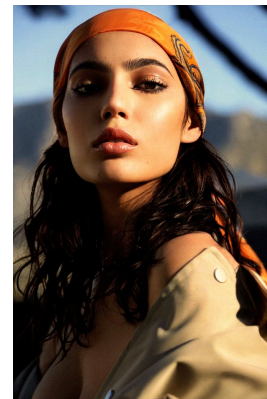

BOSS MODELS

CAPE TOWN

HAFIDHA MASOET

Height: 170cm Bust: 84cm Waist: 58cm Hips: 91cm Shoe: 5 UK Hair: Dark Brown Eyes: Green

BOSS MODELS

CAPE TOWN

HAFIDHA MASOET

Height: 170cm Bust: 84cm Waist: 58cm Hips: 91cm Shoe: 5 UK Hair: Dark Brown Eyes: Green

BOSS MODELS

CAPE TOWN

HAFIDHA MASOET

Height: 170cm Bust: 84cm Waist: 58cm Hips: 91cm Shoe: 5 UK Hair: Dark Brown Eyes: Green