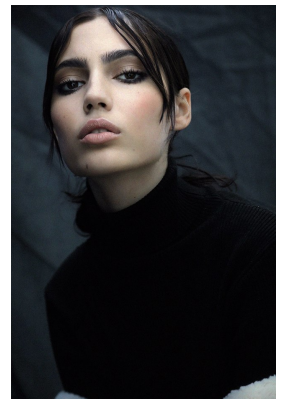

BOSS MODELS

CAPE TOWN

HAFIDHA MASOET

Height: 170cm Bust: 84cm Waist: 58cm Hips: 91cm Shoe: 5 UK Hair: Dark Brown Eyes: Green

BOSS MODELS

CAPE TOWN

HAFIDHA MASOET

Height: 170cm Bust: 84cm Waist: 58cm Hips: 91cm Shoe: 5 UK Hair: Dark Brown Eyes: Green

BOSS MODELS

CAPE TOWN

HAFIDHA MASOET

Height: 170cm Bust: 84cm Waist: 58cm Hips: 91cm Shoe: 5 UK Hair: Dark Brown Eyes: Green