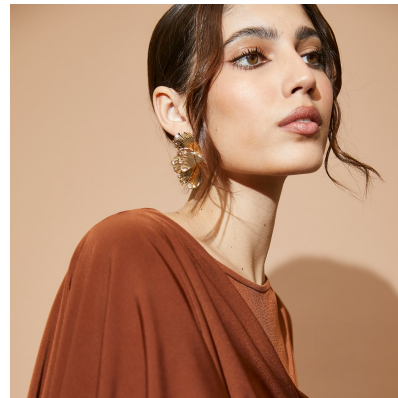

BOSS MODELS

CAPE TOWN

HAFIDHA MASOET

Height: 170cm Bust: 84cm Waist: 58cm Hips: 91cm Shoe: 5 UK Hair: Dark Brown Eyes: Green

BOSS MODELS

CAPE TOWN

HAFIDHA MASOET

Height: 170cm Bust: 84cm Waist: 58cm Hips: 91cm Shoe: 5 UK Hair: Dark Brown Eyes: Green

BOSS MODELS

CAPE TOWN

HAFIDHA MASOET

Height: 170cm Bust: 84cm Waist: 58cm Hips: 91cm Shoe: 5 UK Hair: Dark Brown Eyes: Green