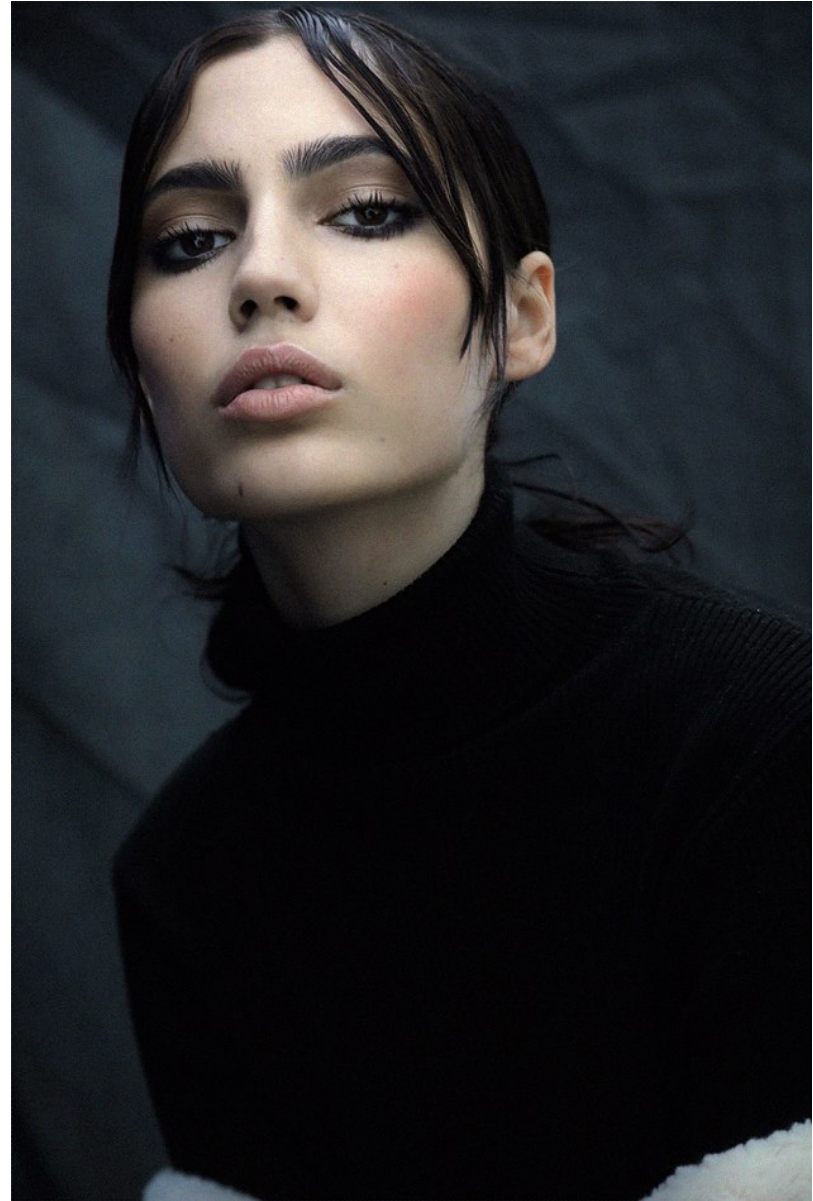

BOSS MODELS

CAPE TOWN

HAFIDHA MASOET

Height: 170cm Bust: 84cm Waist: 58cm Hips: 91cm Shoe: 5 UK Hair: Dark Brown Eyes: Green

BOSS MODELS

CAPE TOWN

HAFIDHA MASOET

Height: 170cm Bust: 84cm Waist: 58cm Hips: 91cm Shoe: 5 UK Hair: Dark Brown Eyes: Green