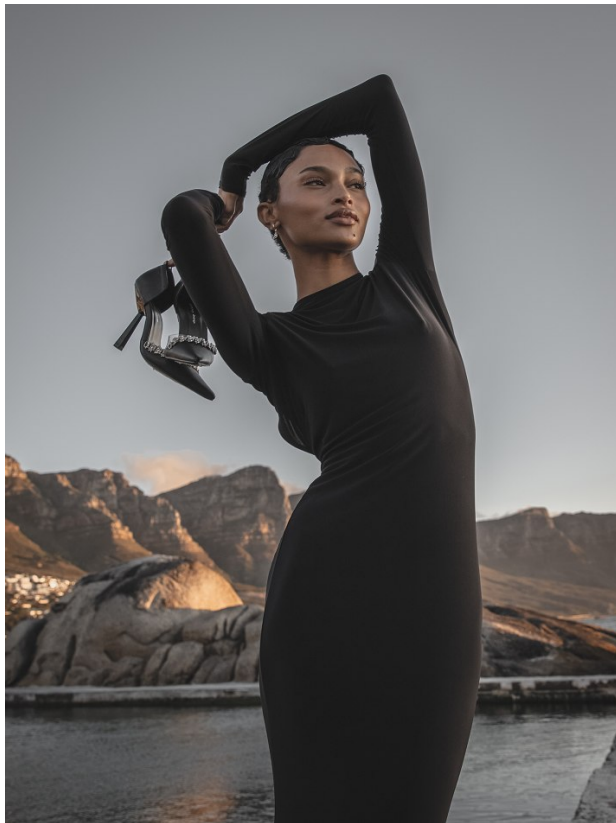

BOSS MODELS

CAPE TOWN

PETRA IRIS

Height: 172cm Bust: 82cm Waist: 62cm Hips: 92cm Shoe: 4.5 UK Hair: Blonde Eyes: Brown