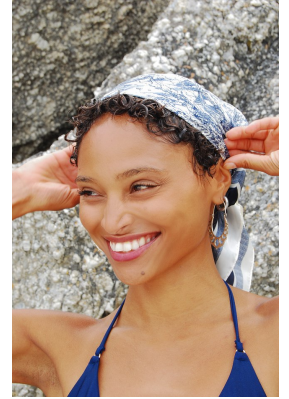

BOSS MODELS

CAPE TOWN

PETRA IRIS

Height: 172cm Bust: 79cm Waist: 63cm Hips: 90cm Shoe: 4.5 UK Hair: Blonde Eyes: Brown

BOSS MODELS

CAPE TOWN

PETRA IRIS

Height: 172cm Bust: 79cm Waist: 63cm Hips: 90cm Shoe: 4.5 UK Hair: Blonde Eyes: Brown

BOSS MODELS

CAPE TOWN

Image: Petra Iris represented by Boss Models Cape Town

Image: Petra Iris represented by Boss Models Cape Town

PETRA IRIS

Height: 172cm Bust: 79cm Waist: 63cm Hips: 90cm Shoe: 4.5 UK Hair: Blonde Eyes: Brown