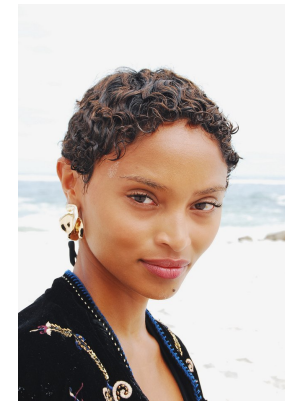

BOSS MODELS

CAPE TOWN

PETRA IRIS

Height: 172cm Bust: 79cm Waist: 63cm Hips: 90cm Shoe: 4.5 UK Hair: Blonde Eyes: Brown

BOSS MODELS

CAPE TOWN

PETRA IRIS

Height: 172cm Bust: 79cm Waist: 63cm Hips: 90cm Shoe: 4.5 UK Hair: Blonde Eyes: Brown

BOSS MODELS

CAPE TOWN

Image: Petra Iris represented by Boss Models Cape Town

Image: Petra Iris represented by Boss Models Cape Town

PETRA IRIS

Height: 172cm Bust: 79cm Waist: 63cm Hips: 90cm Shoe: 4.5 UK Hair: Blonde Eyes: Brown