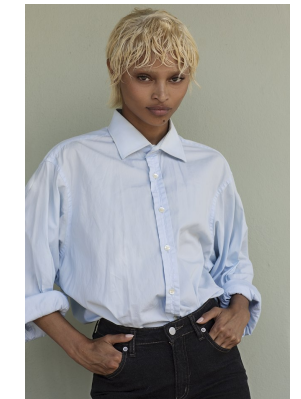

BOSS MODELS

CAPE TOWN

PETRA IRIS

Height: 172cm Bust: 79cm Waist: 63cm Hips: 90cm Shoe: 4.5 UK Hair: Blonde Eyes: Brown

BOSS MODELS

CAPE TOWN

PETRA IRIS

Height: 172cm Bust: 79cm Waist: 63cm Hips: 90cm Shoe: 4.5 UK Hair: Blonde Eyes: Brown

BOSS MODELS

CAPE TOWN

Image: Petra Iris represented by Boss Models Cape Town

Image: Petra Iris represented by Boss Models Cape Town

PETRA IRIS

Height: 172cm Bust: 79cm Waist: 63cm Hips: 90cm Shoe: 4.5 UK Hair: Blonde Eyes: Brown