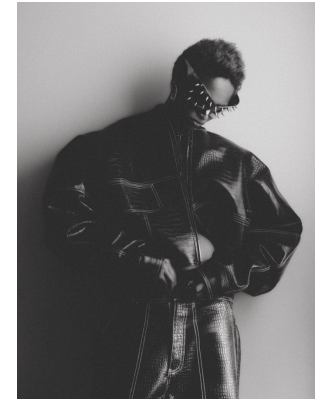

BOSS MODELS

CAPE TOWN

PETRA IRIS

Height: 172cm Bust: 79cm Waist: 63cm Hips: 90cm Shoe: 4.5 UK Hair: Blonde Eyes: Brown

BOSS MODELS

CAPE TOWN

PETRA IRIS

Height: 172cm Bust: 79cm Waist: 63cm Hips: 90cm Shoe: 4.5 UK Hair: Blonde Eyes: Brown

BOSS MODELS

CAPE TOWN

Image: Petra Iris represented by Boss Models Cape Town

Image: Petra Iris represented by Boss Models Cape Town

PETRA IRIS

Height: 172cm Bust: 79cm Waist: 63cm Hips: 90cm Shoe: 4.5 UK Hair: Blonde Eyes: Brown