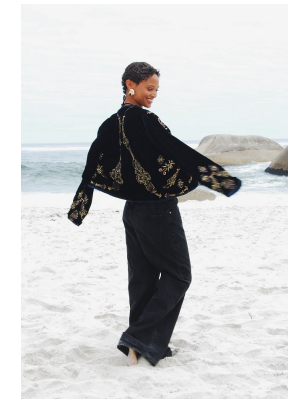

BOSS MODELS

CAPE TOWN

PETRA IRIS

Height: 172cm Bust: 82cm Waist: 62cm Hips: 92cm Shoe: 4.5 UK Hair: Blonde Eyes: Brown

BOSS MODELS

CAPE TOWN

PETRA IRIS

Height: 172cm Bust: 82cm Waist: 62cm Hips: 92cm Shoe: 4.5 UK Hair: Blonde Eyes: Brown

BOSS MODELS

CAPE TOWN

Image: Petra Iris represented by Boss Models Cape Town

Image: Petra Iris represented by Boss Models Cape Town

PETRA IRIS

Height: 172cm Bust: 82cm Waist: 62cm Hips: 92cm Shoe: 4.5 UK Hair: Blonde Eyes: Brown