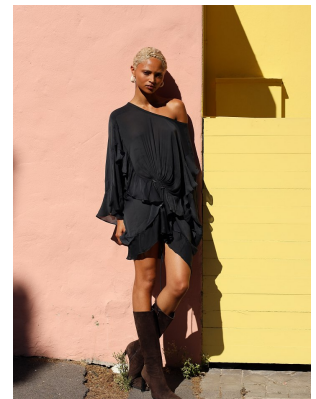

BOSS MODELS

CAPE TOWN

PETRA IRIS

Height: 172cm Bust: 82cm Waist: 62cm Hips: 92cm Shoe: 4.5 UK Hair: Blonde Eyes: Brown

BOSS MODELS

CAPE TOWN

PETRA IRIS

Height: 172cm Bust: 82cm Waist: 62cm Hips: 92cm Shoe: 4.5 UK Hair: Blonde Eyes: Brown

BOSS MODELS

CAPE TOWN

Image: Petra Iris represented by Boss Models Cape Town

Image: Petra Iris represented by Boss Models Cape Town

PETRA IRIS

Height: 172cm Bust: 82cm Waist: 62cm Hips: 92cm Shoe: 4.5 UK Hair: Blonde Eyes: Brown