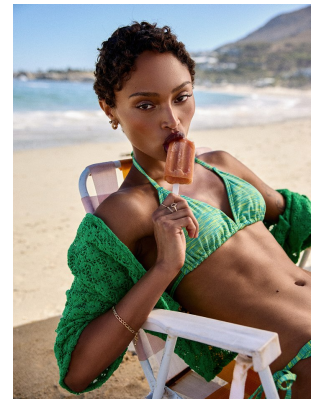

BOSS MODELS

CAPE TOWN

PETRA IRIS

Height: 172cm Bust: 82cm Waist: 62cm Hips: 92cm Shoe: 4.5 UK Hair: Blonde Eyes: Brown

BOSS MODELS

CAPE TOWN

PETRA IRIS

Height: 172cm Bust: 82cm Waist: 62cm Hips: 92cm Shoe: 4.5 UK Hair: Blonde Eyes: Brown

BOSS MODELS

CAPE TOWN

Image: Petra Iris represented by Boss Models Cape Town

Image: Petra Iris represented by Boss Models Cape Town

PETRA IRIS

Height: 172cm Bust: 82cm Waist: 62cm Hips: 92cm Shoe: 4.5 UK Hair: Blonde Eyes: Brown