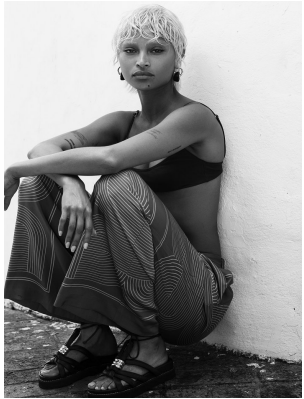

BOSS MODELS

CAPE TOWN

PETRA IRIS

Height: 172cm Bust: 79cm Waist: 63cm Hips: 90cm Shoe: 4.5 UK Hair: Blonde Eyes: Brown

BOSS MODELS

CAPE TOWN

PETRA IRIS

Height: 172cm Bust: 79cm Waist: 63cm Hips: 90cm Shoe: 4.5 UK Hair: Blonde Eyes: Brown

BOSS MODELS

CAPE TOWN

Image: Petra Iris represented by Boss Models Cape Town

Image: Petra Iris represented by Boss Models Cape Town

PETRA IRIS

Height: 172cm Bust: 79cm Waist: 63cm Hips: 90cm Shoe: 4.5 UK Hair: Blonde Eyes: Brown