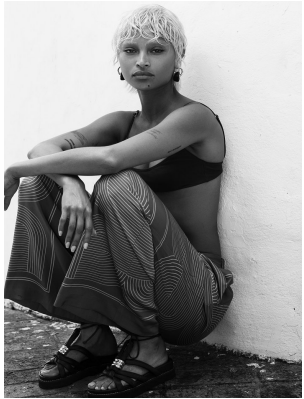

BOSS MODELS

CAPE TOWN

PETRA IRIS

Height: 172cm Bust: 82cm Waist: 62cm Hips: 92cm Shoe: 4.5 UK Hair: Blonde Eyes: Brown

BOSS MODELS

CAPE TOWN

PETRA IRIS

Height: 172cm Bust: 82cm Waist: 62cm Hips: 92cm Shoe: 4.5 UK Hair: Blonde Eyes: Brown

BOSS MODELS

CAPE TOWN

Image: Petra Iris represented by Boss Models Cape Town

Image: Petra Iris represented by Boss Models Cape Town

PETRA IRIS

Height: 172cm Bust: 82cm Waist: 62cm Hips: 92cm Shoe: 4.5 UK Hair: Blonde Eyes: Brown