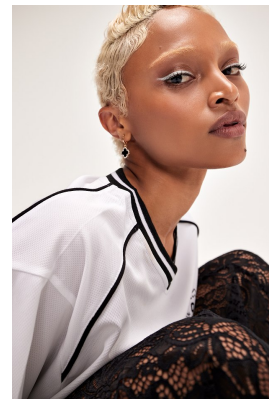

BOSS MODELS

CAPE TOWN

PETRA IRIS

Height: 172cm Bust: 82cm Waist: 62cm Hips: 92cm Shoe: 4.5 UK Hair: Blonde Eyes: Brown

BOSS MODELS

CAPE TOWN

PETRA IRIS

Height: 172cm Bust: 82cm Waist: 62cm Hips: 92cm Shoe: 4.5 UK Hair: Blonde Eyes: Brown

BOSS MODELS

CAPE TOWN

Image: Petra Iris represented by Boss Models Cape Town

Image: Petra Iris represented by Boss Models Cape Town

PETRA IRIS

Height: 172cm Bust: 82cm Waist: 62cm Hips: 92cm Shoe: 4.5 UK Hair: Blonde Eyes: Brown