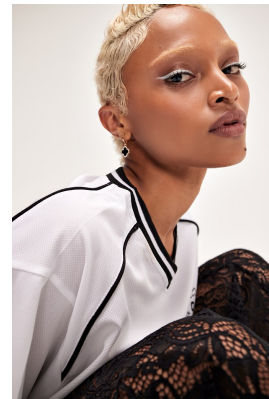

BOSS MODELS

CAPE TOWN

PETRA IRIS

Height: 172cm Bust: 79cm Waist: 63cm Hips: 90cm Shoe: 4.5 UK Hair: Blonde Eyes: Brown

BOSS MODELS

CAPE TOWN

PETRA IRIS

Height: 172cm Bust: 79cm Waist: 63cm Hips: 90cm Shoe: 4.5 UK Hair: Blonde Eyes: Brown

BOSS MODELS

CAPE TOWN

Image: Petra Iris represented by Boss Models Cape Town

Image: Petra Iris represented by Boss Models Cape Town

PETRA IRIS

Height: 172cm Bust: 79cm Waist: 63cm Hips: 90cm Shoe: 4.5 UK Hair: Blonde Eyes: Brown