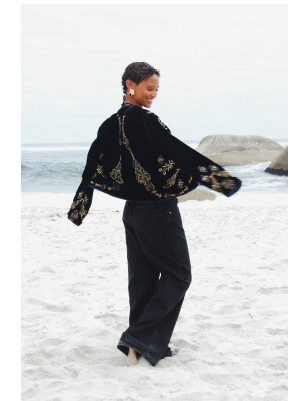

BOSS MODELS

CAPE TOWN

PETRA IRIS

Height: 172cm Bust: 79cm Waist: 63cm Hips: 90cm Shoe: 4.5 UK Hair: Blonde Eyes: Brown

BOSS MODELS

CAPE TOWN

PETRA IRIS

Height: 172cm Bust: 79cm Waist: 63cm Hips: 90cm Shoe: 4.5 UK Hair: Blonde Eyes: Brown

BOSS MODELS

CAPE TOWN

Image: Petra Iris represented by Boss Models Cape Town

Image: Petra Iris represented by Boss Models Cape Town

PETRA IRIS

Height: 172cm Bust: 79cm Waist: 63cm Hips: 90cm Shoe: 4.5 UK Hair: Blonde Eyes: Brown