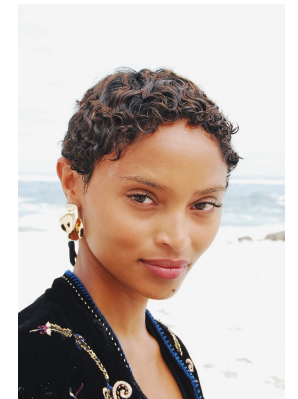

BOSS MODELS

CAPE TOWN

PETRA IRIS

Height: 172cm Bust: 82cm Waist: 62cm Hips: 92cm Shoe: 4.5 UK Hair: Blonde Eyes: Brown

BOSS MODELS

CAPE TOWN

PETRA IRIS

Height: 172cm Bust: 82cm Waist: 62cm Hips: 92cm Shoe: 4.5 UK Hair: Blonde Eyes: Brown

BOSS MODELS

CAPE TOWN

Image: Petra Iris represented by Boss Models Cape Town

Image: Petra Iris represented by Boss Models Cape Town

PETRA IRIS

Height: 172cm Bust: 82cm Waist: 62cm Hips: 92cm Shoe: 4.5 UK Hair: Blonde Eyes: Brown