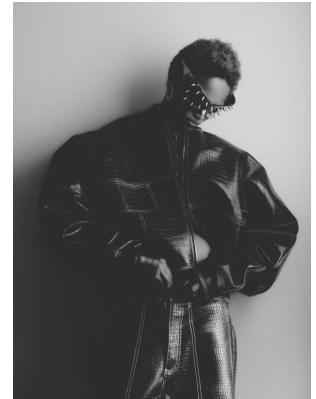

BOSS MODELS

CAPE TOWN

PETRA IRIS

Height: 172cm Bust: 82cm Waist: 62cm Hips: 92cm Shoe: 4.5 UK Hair: Blonde Eyes: Brown

BOSS MODELS

CAPE TOWN

PETRA IRIS

Height: 172cm Bust: 82cm Waist: 62cm Hips: 92cm Shoe: 4.5 UK Hair: Blonde Eyes: Brown

BOSS MODELS

CAPE TOWN

Image: Petra Iris represented by Boss Models Cape Town

Image: Petra Iris represented by Boss Models Cape Town

PETRA IRIS

Height: 172cm Bust: 82cm Waist: 62cm Hips: 92cm Shoe: 4.5 UK Hair: Blonde Eyes: Brown