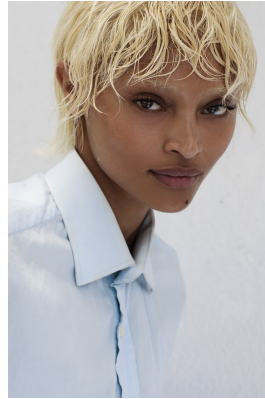

BOSS MODELS

CAPE TOWN

PETRA IRIS

Height: 172cm Bust: 82cm Waist: 62cm Hips: 92cm Shoe: 4.5 UK Hair: Blonde Eyes: Brown

BOSS MODELS

CAPE TOWN

PETRA IRIS

Height: 172cm Bust: 82cm Waist: 62cm Hips: 92cm Shoe: 4.5 UK Hair: Blonde Eyes: Brown

BOSS MODELS

CAPE TOWN

Image: Petra Iris represented by Boss Models Cape Town

Image: Petra Iris represented by Boss Models Cape Town

PETRA IRIS

Height: 172cm Bust: 82cm Waist: 62cm Hips: 92cm Shoe: 4.5 UK Hair: Blonde Eyes: Brown