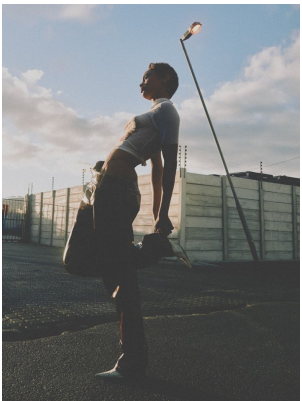

BOSS MODELS

CAPE TOWN

PETRA IRIS

Height: 172cm Bust: 79cm Waist: 63cm Hips: 90cm Shoe: 4.5 UK Hair: Blonde Eyes: Brown

BOSS MODELS

CAPE TOWN

PETRA IRIS

Height: 172cm Bust: 79cm Waist: 63cm Hips: 90cm Shoe: 4.5 UK Hair: Blonde Eyes: Brown

BOSS MODELS

CAPE TOWN

Image: Petra Iris represented by Boss Models Cape Town

Image: Petra Iris represented by Boss Models Cape Town

PETRA IRIS

Height: 172cm Bust: 79cm Waist: 63cm Hips: 90cm Shoe: 4.5 UK Hair: Blonde Eyes: Brown