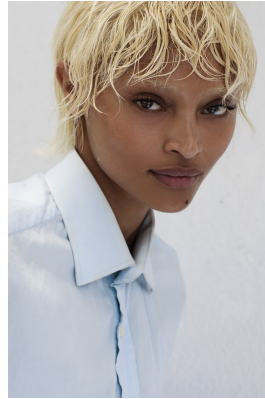

BOSS MODELS

CAPE TOWN

PETRA IRIS

Height: 172cm Bust: 79cm Waist: 63cm Hips: 90cm Shoe: 4.5 UK Hair: Blonde Eyes: Brown

BOSS MODELS

CAPE TOWN

PETRA IRIS

Height: 172cm Bust: 79cm Waist: 63cm Hips: 90cm Shoe: 4.5 UK Hair: Blonde Eyes: Brown

BOSS MODELS

CAPE TOWN

Image: Petra Iris represented by Boss Models Cape Town

Image: Petra Iris represented by Boss Models Cape Town

PETRA IRIS

Height: 172cm Bust: 79cm Waist: 63cm Hips: 90cm Shoe: 4.5 UK Hair: Blonde Eyes: Brown