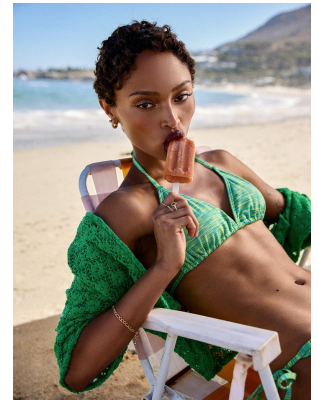

BOSS MODELS

CAPE TOWN

PETRA IRIS

Height: 172cm Bust: 79cm Waist: 63cm Hips: 90cm Shoe: 4.5 UK Hair: Blonde Eyes: Brown

BOSS MODELS

CAPE TOWN

PETRA IRIS

Height: 172cm Bust: 79cm Waist: 63cm Hips: 90cm Shoe: 4.5 UK Hair: Blonde Eyes: Brown

BOSS MODELS

CAPE TOWN

Image: Petra Iris represented by Boss Models Cape Town

Image: Petra Iris represented by Boss Models Cape Town

PETRA IRIS

Height: 172cm Bust: 79cm Waist: 63cm Hips: 90cm Shoe: 4.5 UK Hair: Blonde Eyes: Brown