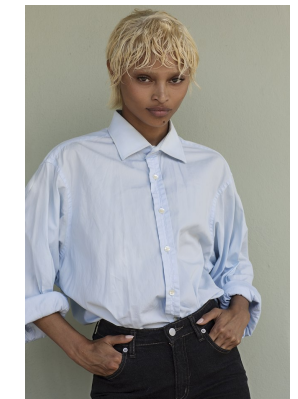

BOSS MODELS

CAPE TOWN

PETRA IRIS

Height: 172cm Bust: 82cm Waist: 62cm Hips: 92cm Shoe: 4.5 UK Hair: Blonde Eyes: Brown

BOSS MODELS

CAPE TOWN

PETRA IRIS

Height: 172cm Bust: 82cm Waist: 62cm Hips: 92cm Shoe: 4.5 UK Hair: Blonde Eyes: Brown

BOSS MODELS

CAPE TOWN

Image: Petra Iris represented by Boss Models Cape Town

Image: Petra Iris represented by Boss Models Cape Town

PETRA IRIS

Height: 172cm Bust: 82cm Waist: 62cm Hips: 92cm Shoe: 4.5 UK Hair: Blonde Eyes: Brown