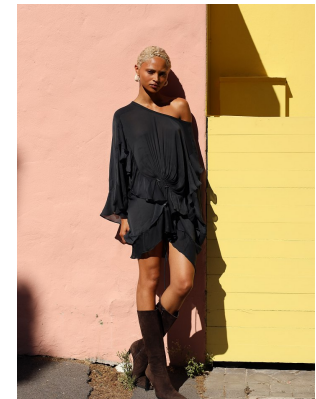

BOSS MODELS

CAPE TOWN

PETRA IRIS

Height: 172cm Bust: 79cm Waist: 63cm Hips: 90cm Shoe: 4.5 UK Hair: Blonde Eyes: Brown

BOSS MODELS

CAPE TOWN

PETRA IRIS

Height: 172cm Bust: 79cm Waist: 63cm Hips: 90cm Shoe: 4.5 UK Hair: Blonde Eyes: Brown

BOSS MODELS

CAPE TOWN

Image: Petra Iris represented by Boss Models Cape Town

Image: Petra Iris represented by Boss Models Cape Town

PETRA IRIS

Height: 172cm Bust: 79cm Waist: 63cm Hips: 90cm Shoe: 4.5 UK Hair: Blonde Eyes: Brown