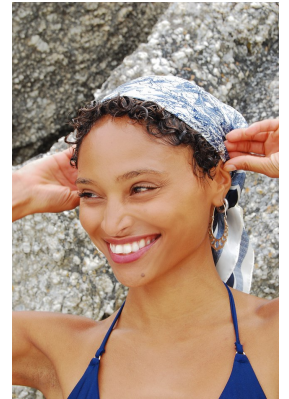

BOSS MODELS

CAPE TOWN

PETRA IRIS

Height: 172cm Bust: 82cm Waist: 62cm Hips: 92cm Shoe: 4.5 UK Hair: Blonde Eyes: Brown

BOSS MODELS

CAPE TOWN

PETRA IRIS

Height: 172cm Bust: 82cm Waist: 62cm Hips: 92cm Shoe: 4.5 UK Hair: Blonde Eyes: Brown

BOSS MODELS

CAPE TOWN

Image: Petra Iris represented by Boss Models Cape Town

Image: Petra Iris represented by Boss Models Cape Town

PETRA IRIS

Height: 172cm Bust: 82cm Waist: 62cm Hips: 92cm Shoe: 4.5 UK Hair: Blonde Eyes: Brown