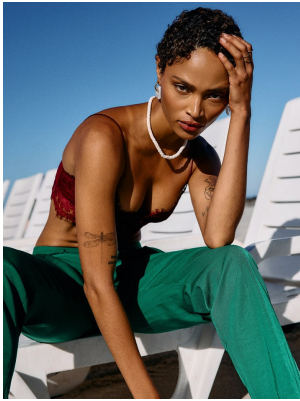

BOSS MODELS

CAPE TOWN

PETRA IRIS

Height: 172cm Bust: 79cm Waist: 63cm Hips: 90cm Shoe: 4.5 UK Hair: Blonde Eyes: Brown

BOSS MODELS

CAPE TOWN

PETRA IRIS

Height: 172cm Bust: 79cm Waist: 63cm Hips: 90cm Shoe: 4.5 UK Hair: Blonde Eyes: Brown

BOSS MODELS

CAPE TOWN

Image: Petra Iris represented by Boss Models Cape Town

Image: Petra Iris represented by Boss Models Cape Town

PETRA IRIS

Height: 172cm Bust: 79cm Waist: 63cm Hips: 90cm Shoe: 4.5 UK Hair: Blonde Eyes: Brown