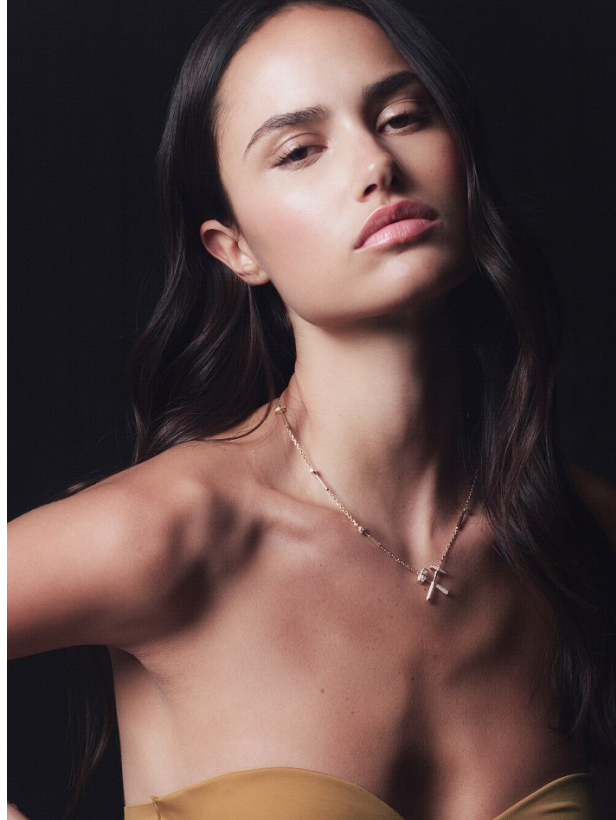

BOSS MODELS

CAPE TOWN

MORGAN GULLAN

Height: 178cm Bust: 81cm Waist: 61cm Hips: 90cm Shoe: 8 UK Hair: Brown Eyes: Brown

BOSS MODELS

CAPE TOWN

MORGAN GULLAN

Height: 178cm Bust: 81cm Waist: 61cm Hips: 90cm Shoe: 8 UK Hair: Brown Eyes: Brown