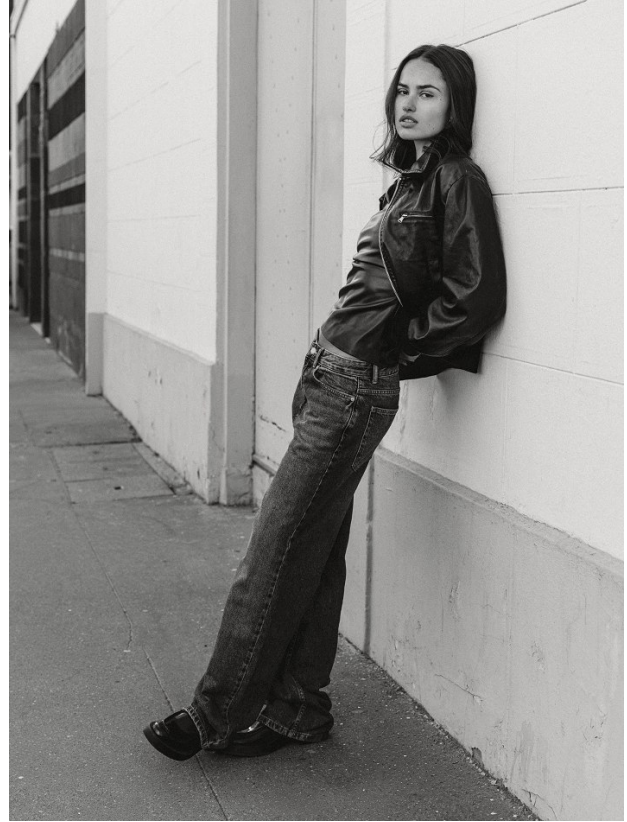

BOSS MODELS

CAPE TOWN

MORGAN GULLAN

Height: 178cm Bust: 81cm Waist: 61cm Hips: 90cm Shoe: 8 UK Hair: Brown Eyes: Brown

BOSS MODELS

CAPE TOWN

MORGAN GULLAN

Height: 178cm Bust: 81cm Waist: 61cm Hips: 90cm Shoe: 8 UK Hair: Brown Eyes: Brown