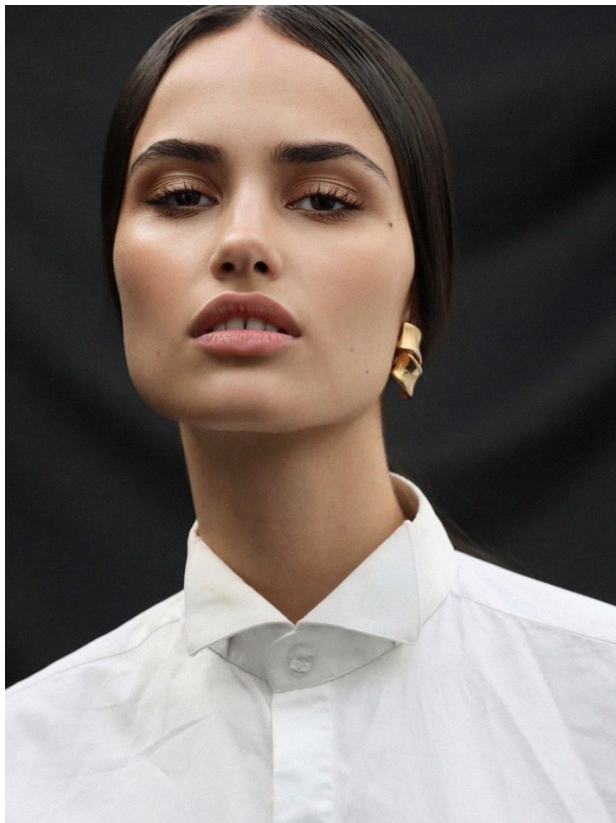

# BOSS MODELS

CAPE TOWN

**MORGAN GULLAN**

Height: 178cm Bust: 81cm Waist: 61cm Hips: 90cm Shoe: 8 UK Hair: Brown Eyes: Brown

# BOSS MODELS

CAPE TOWN