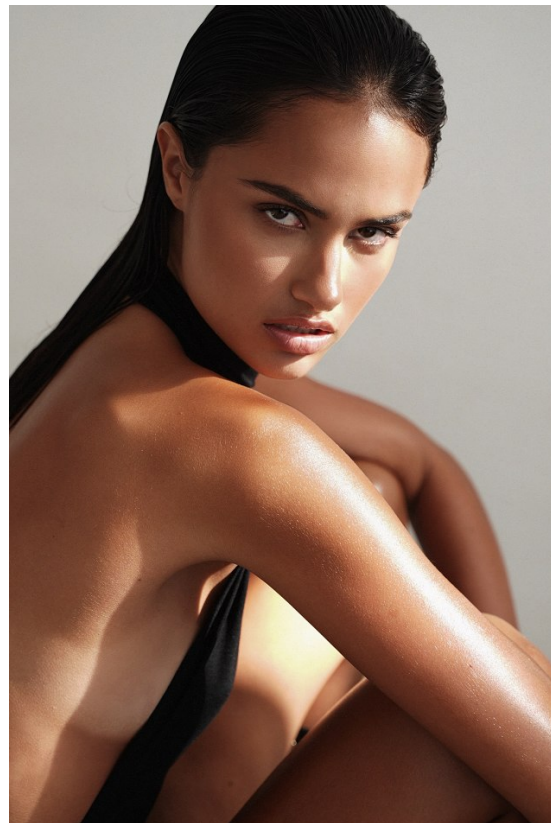

BOSS MODELS

CAPE TOWN

MORGAN GULLAN

Height: 178cm Bust: 81cm Waist: 61cm Hips: 90cm Shoe: 8 UK Hair: Brown Eyes: Brown