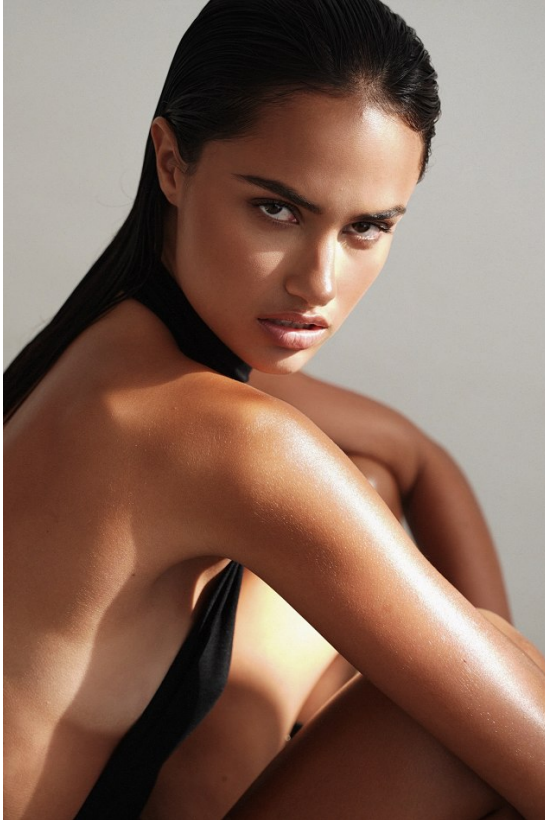

BOSS MODELS

CAPE TOWN

MORGAN GULLAN

Height: 178cm Bust: 81cm Waist: 61cm Hips: 90cm Shoe: 8 UK Hair: Brown Eyes: Brown

BOSS MODELS

CAPE TOWN

MORGAN GULLAN

Height: 178cm Bust: 81cm Waist: 61cm Hips: 90cm Shoe: 8 UK Hair: Brown Eyes: Brown