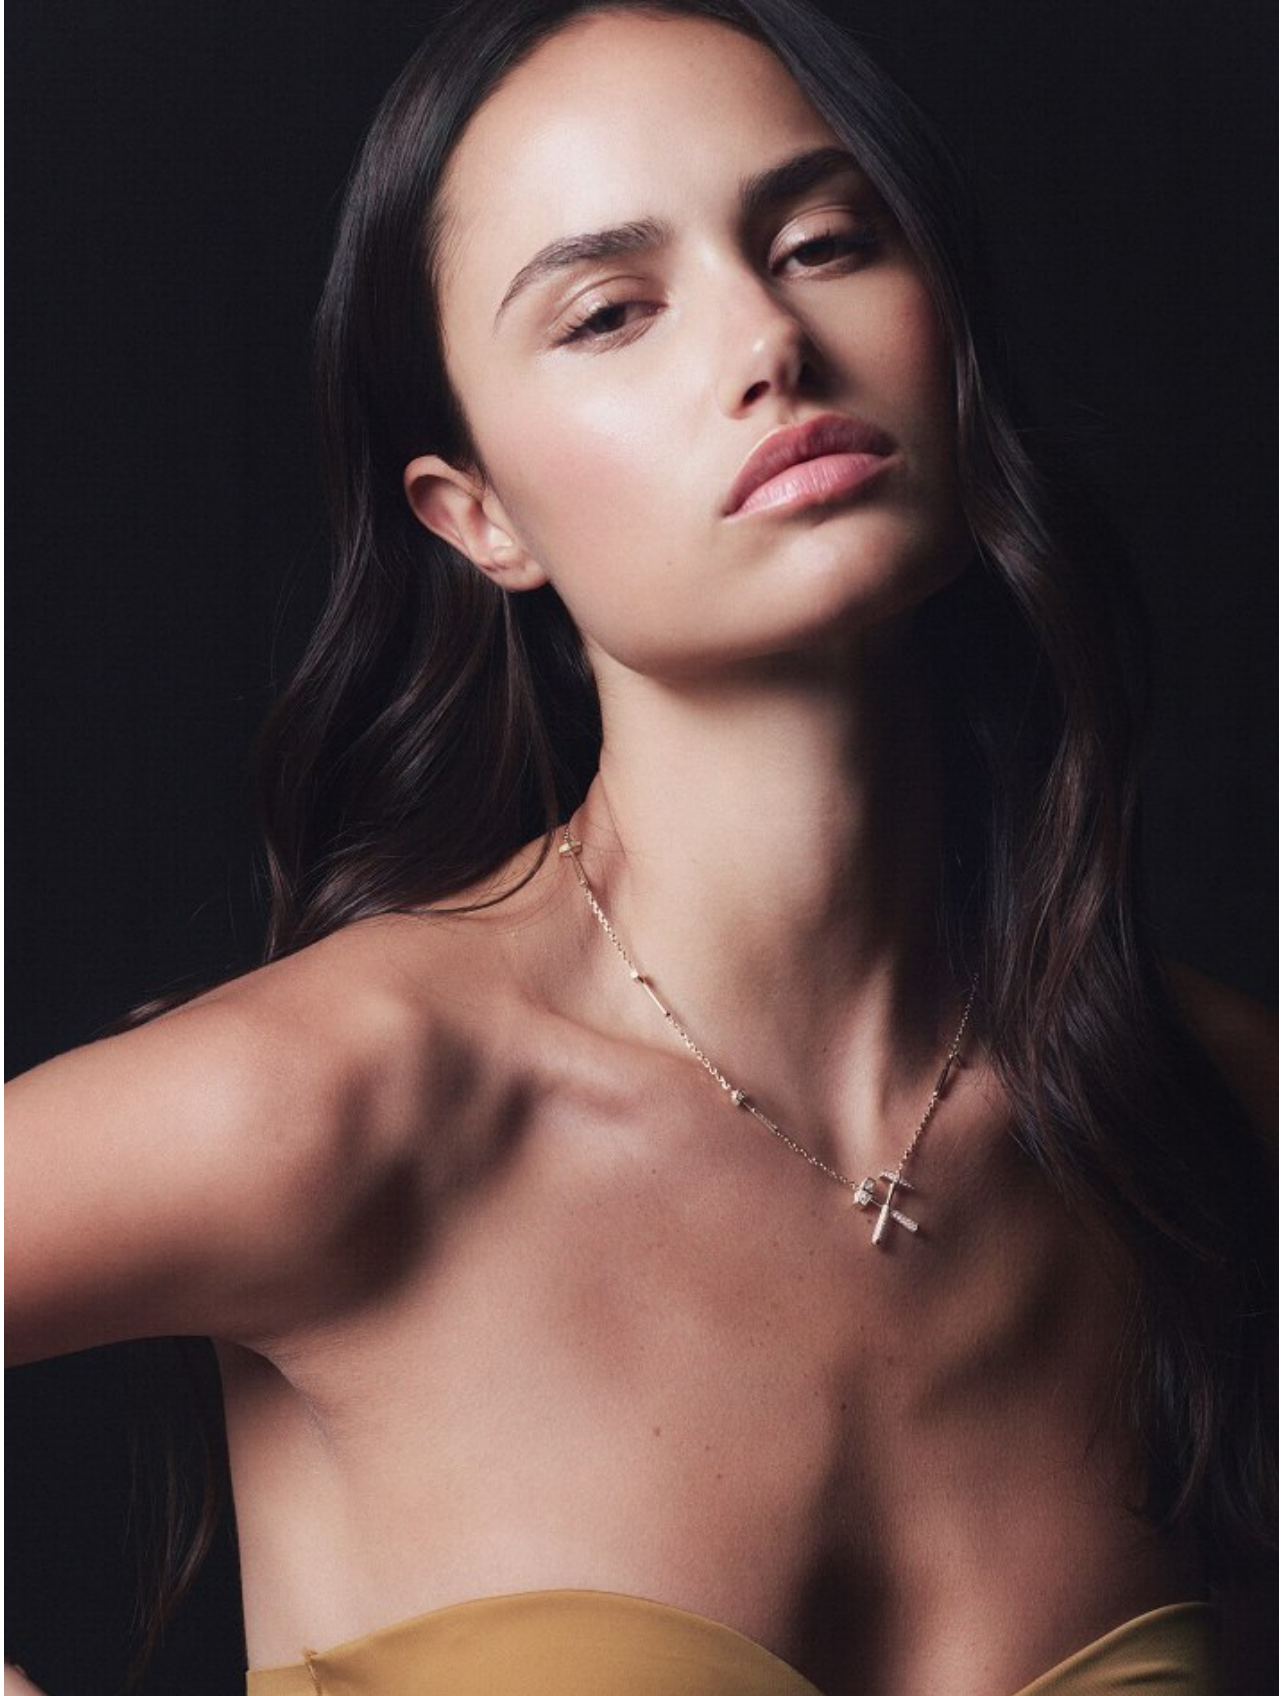

# BOSS MODELS

CAPE TOWN

MORGAN GULLAN

Height: 178cm Bust: 81cm Waist: 61cm Hips: 90cm Shoe: 8 UK Hair: Brown Eyes: Brown