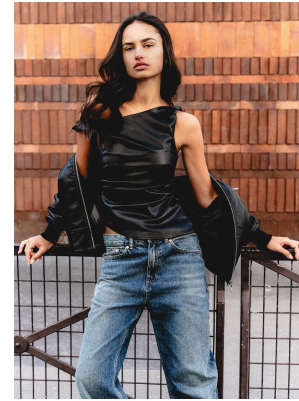

BOSS MODELS

CAPE TOWN

MORGAN GULLAN

Height: 178cm Bust: 81cm Waist: 61cm Hips: 90cm Shoe: 8 UK Hair: Brown Eyes: Brown

BOSS MODELS

CAPE TOWN

MORGAN GULLAN

Height: 178cm Bust: 81cm Waist: 61cm Hips: 90cm Shoe: 8 UK Hair: Brown Eyes: Brown

BOSS MODELS

CAPE TOWN

MORGAN GULLAN

Height: 178cm Bust: 81cm Waist: 61cm Hips: 90cm Shoe: 8 UK Hair: Brown Eyes: Brown

BOSS MODELS

CAPE TOWN

Image: Morgan Gullan represented by Boss Models Cape Town

Image: Morgan Gullan represented by Boss Models Cape Town