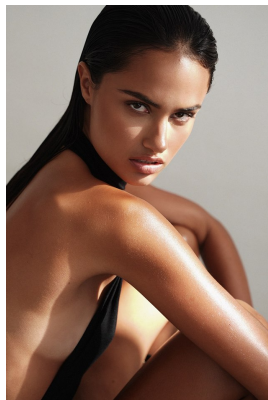

BOSS MODELS

CAPE TOWN

MORGAN GULLAN

Height: 178cm Bust: 81cm Waist: 61cm Hips: 90cm Shoe: 8 UK Hair: Brown Eyes: Brown

BOSS MODELS

CAPE TOWN

MORGAN GULLAN

Height: 178cm Bust: 81cm Waist: 61cm Hips: 90cm Shoe: 8 UK Hair: Brown Eyes: Brown

BOSS MODELS

CAPE TOWN

MORGAN GULLAN

Height: 178cm Bust: 81cm Waist: 61cm Hips: 90cm Shoe: 8 UK Hair: Brown Eyes: Brown

BOSS MODELS

CAPE TOWN

Image: Morgan Gullan represented by Boss Models Cape Town

Image: Morgan Gullan represented by Boss Models Cape Town