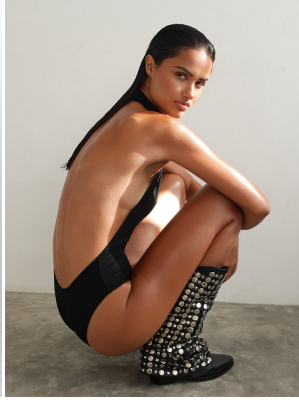

BOSS MODELS

CAPE TOWN

MORGAN GULLAN

Height: 178cm Bust: 81cm Waist: 61cm Hips: 90cm Shoe: 8 UK Hair: Brown Eyes: Brown

BOSS MODELS

CAPE TOWN

MORGAN GULLAN

Height: 178cm Bust: 81cm Waist: 61cm Hips: 90cm Shoe: 8 UK Hair: Brown Eyes: Brown

BOSS MODELS

CAPE TOWN

Image: Morgan Gullan represented by Boss Models Cape Town

Image: Morgan Gullan represented by Boss Model:

MORGAN GULLAN

Height: 178cm Bust: 81cm Waist: 61cm Hips: 90cm Shoe: 8 UK Hair: Brown Eyes: Brown