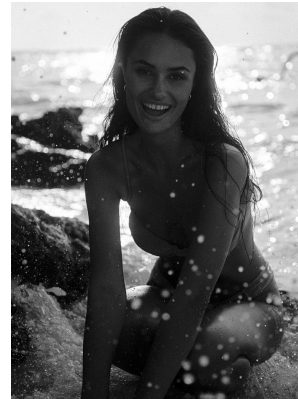

BOSS MODELS

CAPE TOWN

MORGAN GULLAN

Height: 178cm Bust: 81cm Waist: 61cm Hips: 90cm Shoe: 8 UK Hair: Brown Eyes: Brown

BOSS MODELS

CAPE TOWN

MORGAN GULLAN

Height: 178cm Bust: 81cm Waist: 61cm Hips: 90cm Shoe: 8 UK Hair: Brown Eyes: Brown

BOSS MODELS

CAPE TOWN

MORGAN GULLAN

Height: 178cm Bust: 81cm Waist: 61cm Hips: 90cm Shoe: 8 UK Hair: Brown Eyes: Brown

BOSS MODELS

CAPE TOWN

Image: Morgan Gullan represented by Boss Models Cape Town

Image: Morgan Gullan represented by Boss Models Cape Town