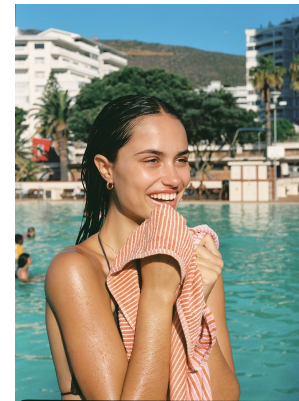

BOSS MODELS

CAPE TOWN

MORGAN GULLAN

Height: 178cm Bust: 81cm Waist: 61cm Hips: 90cm Shoe: 8 UK Hair: Brown Eyes: Brown

BOSS MODELS

CAPE TOWN

MORGAN GULLAN

Height: 178cm Bust: 81cm Waist: 61cm Hips: 90cm Shoe: 8 UK Hair: Brown Eyes: Brown

BOSS MODELS

CAPE TOWN

MORGAN GULLAN

Height: 178cm Bust: 81cm Waist: 61cm Hips: 90cm Shoe: 8 UK Hair: Brown Eyes: Brown

BOSS MODELS

CAPE TOWN

Image: Morgan Gullan represented by Boss Models Cape Town

Image: Morgan Gullan represented by Boss Models Cape Town