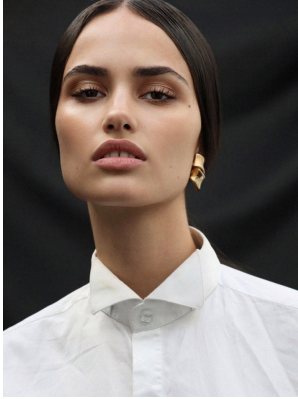

BOSS MODELS

CAPE TOWN

MORGAN GULLAN

Height: 178cm Bust: 81cm Waist: 61cm Hips: 90cm Shoe: 8 UK Hair: Brown Eyes: Brown

BOSS MODELS

CAPE TOWN

MORGAN GULLAN

Height: 178cm Bust: 81cm Waist: 61cm Hips: 90cm Shoe: 8 UK Hair: Brown Eyes: Brown

BOSS MODELS

CAPE TOWN

MORGAN GULLAN

Height: 178cm Bust: 81cm Waist: 61cm Hips: 90cm Shoe: 8 UK Hair: Brown Eyes: Brown

BOSS MODELS

CAPE TOWN

Image: Morgan Gullan represented by Boss Models Cape Town

Image: Morgan Gullan represented by Boss Models Cape Town