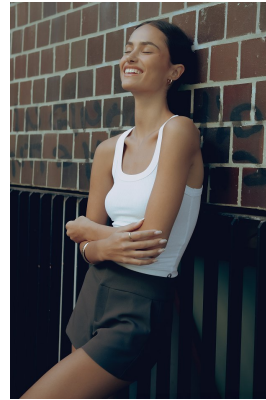

BOSS MODELS

CAPE TOWN

MORGAN GULLAN

Height: 178cm Bust: 81cm Waist: 61cm Hips: 90cm Shoe: 8 UK Hair: Brown Eyes: Brown

BOSS MODELS

CAPE TOWN

MORGAN GULLAN

Height: 178cm Bust: 81cm Waist: 61cm Hips: 90cm Shoe: 8 UK Hair: Brown Eyes: Brown

BOSS MODELS

CAPE TOWN

Image: Morgan Gullan represented by Boss Models Cape Town

Image: Morgan Gullan represented by Boss Model:

MORGAN GULLAN

Height: 178cm Bust: 81cm Waist: 61cm Hips: 90cm Shoe: 8 UK Hair: Brown Eyes: Brown