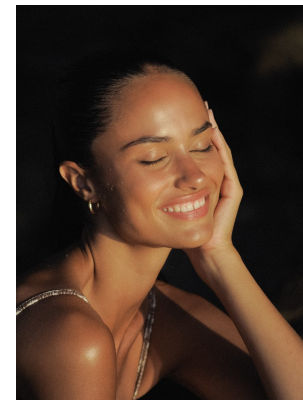

BOSS MODELS

CAPE TOWN

MORGAN GULLAN

Height: 178cm Bust: 81cm Waist: 61cm Hips: 90cm Shoe: 8 UK Hair: Brown Eyes: Brown

BOSS MODELS

CAPE TOWN

MORGAN GULLAN

Height: 178cm Bust: 81cm Waist: 61cm Hips: 90cm Shoe: 8 UK Hair: Brown Eyes: Brown

BOSS MODELS

CAPE TOWN

MORGAN GULLAN

Height: 178cm Bust: 81cm Waist: 61cm Hips: 90cm Shoe: 8 UK Hair: Brown Eyes: Brown

BOSS MODELS

CAPE TOWN

Image: Morgan Gullan represented by Boss Models Cape Town

Image: Morgan Gullan represented by Boss Models Cape Town