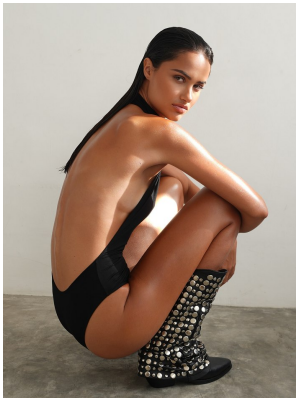

BOSS MODELS

CAPE TOWN

MORGAN GULLAN

Height: 178cm Bust: 81cm Waist: 61cm Hips: 90cm Shoe: 8 UK Hair: Brown Eyes: Brown

BOSS MODELS

CAPE TOWN

MORGAN GULLAN

Height: 178cm Bust: 81cm Waist: 61cm Hips: 90cm Shoe: 8 UK Hair: Brown Eyes: Brown

BOSS MODELS

CAPE TOWN

MORGAN GULLAN

Height: 178cm Bust: 81cm Waist: 61cm Hips: 90cm Shoe: 8 UK Hair: Brown Eyes: Brown

BOSS MODELS

CAPE TOWN

Image: Morgan Gullan represented by Boss Models Cape Town

Image: Morgan Gullan represented by Boss Models Cape Town

MORGAN GULLAN

Height: 178cm Bust: 81cm Waist: 61cm Hips: 90cm Shoe: 8 UK Hair: Brown Eyes: Brown