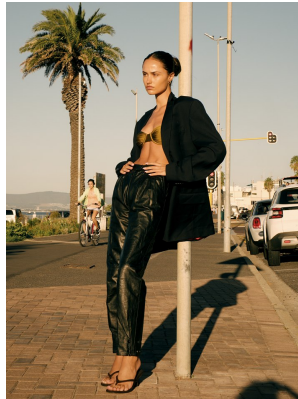

BOSS MODELS

CAPE TOWN

MORGAN GULLAN

Height: 178cm Bust: 81cm Waist: 61cm Hips: 90cm Shoe: 8 UK Hair: Brown Eyes: Brown

BOSS MODELS

CAPE TOWN

MORGAN GULLAN

Height: 178cm Bust: 81cm Waist: 61cm Hips: 90cm Shoe: 8 UK Hair: Brown Eyes: Brown

BOSS MODELS

CAPE TOWN

Image: Morgan Gullan represented by Boss Models Cape Town

Image: Morgan Gullan represented by Boss Model:

MORGAN GULLAN

Height: 178cm Bust: 81cm Waist: 61cm Hips: 90cm Shoe: 8 UK Hair: Brown Eyes: Brown