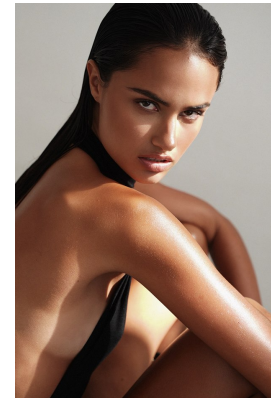

BOSS MODELS

CAPE TOWN

MORGAN GULLAN

Height: 178cm Bust: 81cm Waist: 61cm Hips: 90cm Shoe: 8 UK Hair: Brown Eyes: Brown

BOSS MODELS

CAPE TOWN

MORGAN GULLAN

Height: 178cm Bust: 81cm Waist: 61cm Hips: 90cm Shoe: 8 UK Hair: Brown Eyes: Brown

BOSS MODELS

CAPE TOWN

MORGAN GULLAN

Height: 178cm Bust: 81cm Waist: 61cm Hips: 90cm Shoe: 8 UK Hair: Brown Eyes: Brown

BOSS MODELS

CAPE TOWN

Image: Morgan Gullan represented by Boss Models Cape Town

Image: Morgan Gullan represented by Boss Models Cape Town