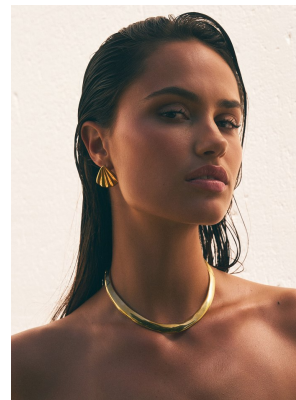

BOSS MODELS

CAPE TOWN

MORGAN GULLAN

Height: 178cm Bust: 81cm Waist: 61cm Hips: 90cm Shoe: 8 UK Hair: Brown Eyes: Brown

BOSS MODELS

CAPE TOWN

MORGAN GULLAN

Height: 178cm Bust: 81cm Waist: 61cm Hips: 90cm Shoe: 8 UK Hair: Brown Eyes: Brown

BOSS MODELS

CAPE TOWN

MORGAN GULLAN

Height: 178cm Bust: 81cm Waist: 61cm Hips: 90cm Shoe: 8 UK Hair: Brown Eyes: Brown

BOSS MODELS

CAPE TOWN

Image: Morgan Gullan represented by Boss Models Cape Town

Image: Morgan Gullan represented by Boss Models Cape Town

MORGAN GULLAN

Height: 178cm Bust: 81cm Waist: 61cm Hips: 90cm Shoe: 8 UK Hair: Brown Eyes: Brown