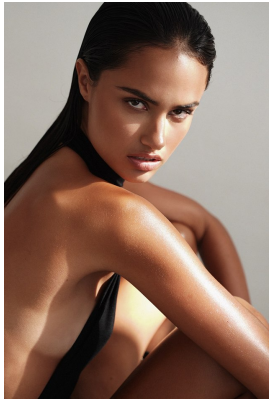

BOSS MODELS

CAPE TOWN

MORGAN GULLAN

Height: 178cm Bust: 81cm Waist: 61cm Hips: 90cm Shoe: 8 UK Hair: Brown Eyes: Brown

BOSS MODELS

CAPE TOWN

MORGAN GULLAN

Height: 178cm Bust: 81cm Waist: 61cm Hips: 90cm Shoe: 8 UK Hair: Brown Eyes: Brown

BOSS MODELS

CAPE TOWN

Image: Morgan Gullan represented by Boss Models Cape Town

Image: Morgan Gullan represented by Boss Model:

MORGAN GULLAN

Height: 178cm Bust: 81cm Waist: 61cm Hips: 90cm Shoe: 8 UK Hair: Brown Eyes: Brown