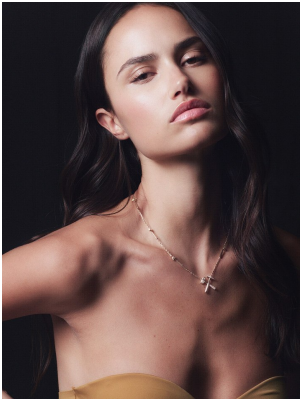

BOSS MODELS

CAPE TOWN

MORGAN GULLAN

Height: 178cm Bust: 81cm Waist: 61cm Hips: 90cm Shoe: 8 UK Hair: Brown Eyes: Brown

BOSS MODELS

CAPE TOWN

MORGAN GULLAN

Height: 178cm Bust: 81cm Waist: 61cm Hips: 90cm Shoe: 8 UK Hair: Brown Eyes: Brown

BOSS MODELS

CAPE TOWN

Image: Morgan Gullan represented by Boss Models Cape Town

Image: Morgan Gullan represented by Boss Model:

MORGAN GULLAN

Height: 178cm Bust: 81cm Waist: 61cm Hips: 90cm Shoe: 8 UK Hair: Brown Eyes: Brown