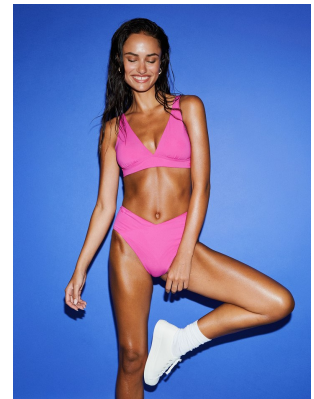

BOSS MODELS

CAPE TOWN

MORGAN GULLAN

Height: 178cm Bust: 81cm Waist: 61cm Hips: 90cm Shoe: 8 UK Hair: Brown Eyes: Brown

BOSS MODELS

CAPE TOWN

MORGAN GULLAN

Height: 178cm Bust: 81cm Waist: 61cm Hips: 90cm Shoe: 8 UK Hair: Brown Eyes: Brown

BOSS MODELS

CAPE TOWN

Image: Morgan Gullan represented by Boss Models Cape Town

Image: Morgan Gullan represented by Boss Model:

MORGAN GULLAN

Height: 178cm Bust: 81cm Waist: 61cm Hips: 90cm Shoe: 8 UK Hair: Brown Eyes: Brown