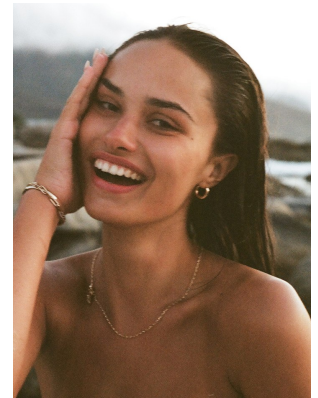

BOSS MODELS

CAPE TOWN

MORGAN GULLAN

Height: 178cm Bust: 81cm Waist: 61cm Hips: 90cm Shoe: 8 UK Hair: Brown Eyes: Brown

BOSS MODELS

CAPE TOWN

MORGAN GULLAN

Height: 178cm Bust: 81cm Waist: 61cm Hips: 90cm Shoe: 8 UK Hair: Brown Eyes: Brown

BOSS MODELS

CAPE TOWN

MORGAN GULLAN

Height: 178cm Bust: 81cm Waist: 61cm Hips: 90cm Shoe: 8 UK Hair: Brown Eyes: Brown

BOSS MODELS

CAPE TOWN

Image: Morgan Gullan represented by Boss Models Cape Town

Image: Morgan Gullan represented by Boss Models Cape Town