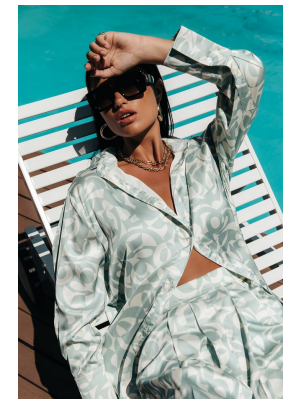

BOSS MODELS

CAPE TOWN

MORGAN GULLAN

Height: 178cm Bust: 81cm Waist: 61cm Hips: 90cm Shoe: 8 UK Hair: Brown Eyes: Brown

BOSS MODELS

CAPE TOWN

MORGAN GULLAN

Height: 178cm Bust: 81cm Waist: 61cm Hips: 90cm Shoe: 8 UK Hair: Brown Eyes: Brown

BOSS MODELS

CAPE TOWN

MORGAN GULLAN

Height: 178cm Bust: 81cm Waist: 61cm Hips: 90cm Shoe: 8 UK Hair: Brown Eyes: Brown

BOSS MODELS

CAPE TOWN

Image: Morgan Gullan represented by Boss Models Cape Town

Image: Morgan Gullan represented by Boss Models Cape Town