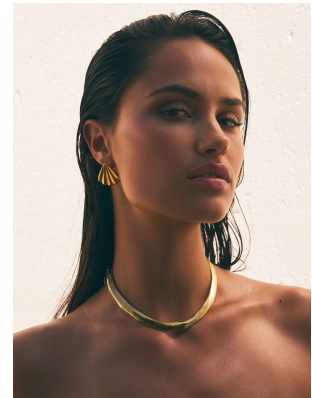

BOSS MODELS

CAPE TOWN

MORGAN GULLAN

Height: 178cm Bust: 81cm Waist: 61cm Hips: 90cm Shoe: 8 UK Hair: Brown Eyes: Brown

BOSS MODELS

CAPE TOWN

MORGAN GULLAN

Height: 178cm Bust: 81cm Waist: 61cm Hips: 90cm Shoe: 8 UK Hair: Brown Eyes: Brown

BOSS MODELS

CAPE TOWN

MORGAN GULLAN

Height: 178cm Bust: 81cm Waist: 61cm Hips: 90cm Shoe: 8 UK Hair: Brown Eyes: Brown

BOSS MODELS

CAPE TOWN

Image: Morgan Gullan represented by Boss Models Cape Town

Image: Morgan Gullan represented by Boss Models Cape Town

MORGAN GULLAN

Height: 178cm Bust: 81cm Waist: 61cm Hips: 90cm Shoe: 8 UK Hair: Brown Eyes: Brown