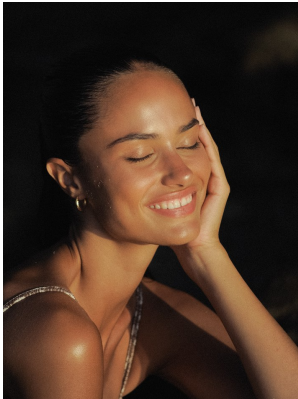

BOSS MODELS

CAPE TOWN

MORGAN GULLAN

Height: 178cm Bust: 81cm Waist: 61cm Hips: 90cm Shoe: 8 UK Hair: Brown Eyes: Brown

BOSS MODELS

CAPE TOWN

MORGAN GULLAN

Height: 178cm Bust: 81cm Waist: 61cm Hips: 90cm Shoe: 8 UK Hair: Brown Eyes: Brown

BOSS MODELS

CAPE TOWN

MORGAN GULLAN

Height: 178cm Bust: 81cm Waist: 61cm Hips: 90cm Shoe: 8 UK Hair: Brown Eyes: Brown

BOSS MODELS

CAPE TOWN

Image: Morgan Gullan represented by Boss Models Cape Town

Image: Morgan Gullan represented by Boss Models Cape Town