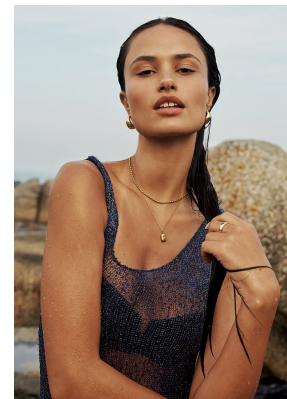

BOSS MODELS

CAPE TOWN

MORGAN GULLAN

Height: 178cm Bust: 81cm Waist: 61cm Hips: 90cm Shoe: 8 UK Hair: Brown Eyes: Brown

BOSS MODELS

CAPE TOWN

MORGAN GULLAN

Height: 178cm Bust: 81cm Waist: 61cm Hips: 90cm Shoe: 8 UK Hair: Brown Eyes: Brown

BOSS MODELS

CAPE TOWN

MORGAN GULLAN

Height: 178cm Bust: 81cm Waist: 61cm Hips: 90cm Shoe: 8 UK Hair: Brown Eyes: Brown

BOSS MODELS

CAPE TOWN

Image: Morgan Gullan represented by Boss Models Cape Town

Image: Morgan Gullan represented by Boss Models Cape Town