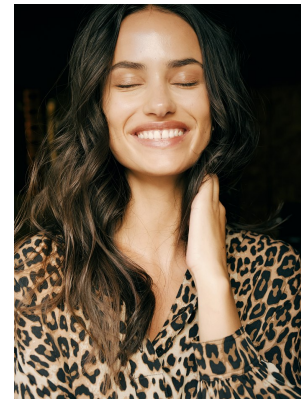

BOSS MODELS

CAPE TOWN

MORGAN GULLAN

Height: 178cm Bust: 81cm Waist: 61cm Hips: 90cm Shoe: 8 UK Hair: Brown Eyes: Brown

BOSS MODELS

CAPE TOWN

MORGAN GULLAN

Height: 178cm Bust: 81cm Waist: 61cm Hips: 90cm Shoe: 8 UK Hair: Brown Eyes: Brown

BOSS MODELS

CAPE TOWN

MORGAN GULLAN

Height: 178cm Bust: 81cm Waist: 61cm Hips: 90cm Shoe: 8 UK Hair: Brown Eyes: Brown

BOSS MODELS

CAPE TOWN

Image: Morgan Gullan represented by Boss Models Cape Town

Image: Morgan Gullan represented by Boss Models Cape Town