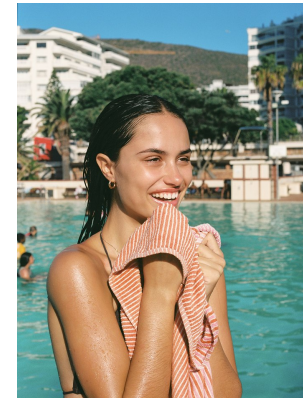

BOSS MODELS

CAPE TOWN

MORGAN GULLAN

Height: 178cm Bust: 81cm Waist: 61cm Hips: 90cm Shoe: 8 UK Hair: Brown Eyes: Brown

BOSS MODELS

CAPE TOWN

MORGAN GULLAN

Height: 178cm Bust: 81cm Waist: 61cm Hips: 90cm Shoe: 8 UK Hair: Brown Eyes: Brown

BOSS MODELS

CAPE TOWN

MORGAN GULLAN

Height: 178cm Bust: 81cm Waist: 61cm Hips: 90cm Shoe: 8 UK Hair: Brown Eyes: Brown

BOSS MODELS

CAPE TOWN

Image: Morgan Gullan represented by Boss Models Cape Town

Image: Morgan Gullan represented by Boss Models Cape Town