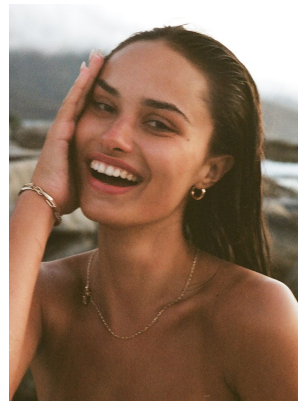

BOSS MODELS

CAPE TOWN

MORGAN GULLAN

Height: 178cm Bust: 81cm Waist: 61cm Hips: 90cm Shoe: 8 UK Hair: Brown Eyes: Brown

BOSS MODELS

CAPE TOWN

MORGAN GULLAN

Height: 178cm Bust: 81cm Waist: 61cm Hips: 90cm Shoe: 8 UK Hair: Brown Eyes: Brown

BOSS MODELS

CAPE TOWN

MORGAN GULLAN

Height: 178cm Bust: 81cm Waist: 61cm Hips: 90cm Shoe: 8 UK Hair: Brown Eyes: Brown

BOSS MODELS

CAPE TOWN

Image: Morgan Gullan represented by Boss Models Cape Town

Image: Morgan Gullan represented by Boss Models Cape Town