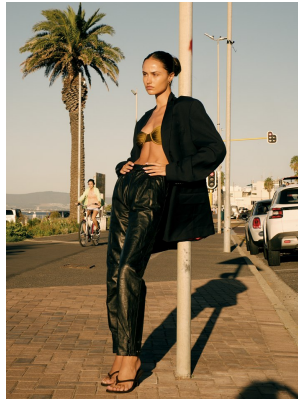

BOSS MODELS

CAPE TOWN

MORGAN GULLAN

Height: 178cm Bust: 81cm Waist: 61cm Hips: 90cm Shoe: 8 UK Hair: Brown Eyes: Brown

BOSS MODELS

CAPE TOWN

MORGAN GULLAN

Height: 178cm Bust: 81cm Waist: 61cm Hips: 90cm Shoe: 8 UK Hair: Brown Eyes: Brown

BOSS MODELS

CAPE TOWN

MORGAN GULLAN

Height: 178cm Bust: 81cm Waist: 61cm Hips: 90cm Shoe: 8 UK Hair: Brown Eyes: Brown

BOSS MODELS

CAPE TOWN

Image: Morgan Gullan represented by Boss Models Cape Town

Image: Morgan Gullan represented by Boss Models Cape Town