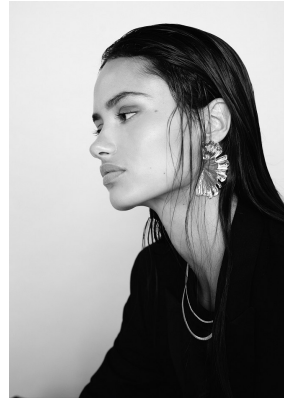

BOSS MODELS

CAPE TOWN

MORGAN GULLAN

Height: 178cm Bust: 81cm Waist: 61cm Hips: 90cm Shoe: 8 UK Hair: Brown Eyes: Brown

BOSS MODELS

CAPE TOWN

MORGAN GULLAN

Height: 178cm Bust: 81cm Waist: 61cm Hips: 90cm Shoe: 8 UK Hair: Brown Eyes: Brown

BOSS MODELS

CAPE TOWN

Image: Morgan Gullan represented by Boss Models Cape Town

Image: Morgan Gullan represented by Boss Model:

MORGAN GULLAN

Height: 178cm Bust: 81cm Waist: 61cm Hips: 90cm Shoe: 8 UK Hair: Brown Eyes: Brown