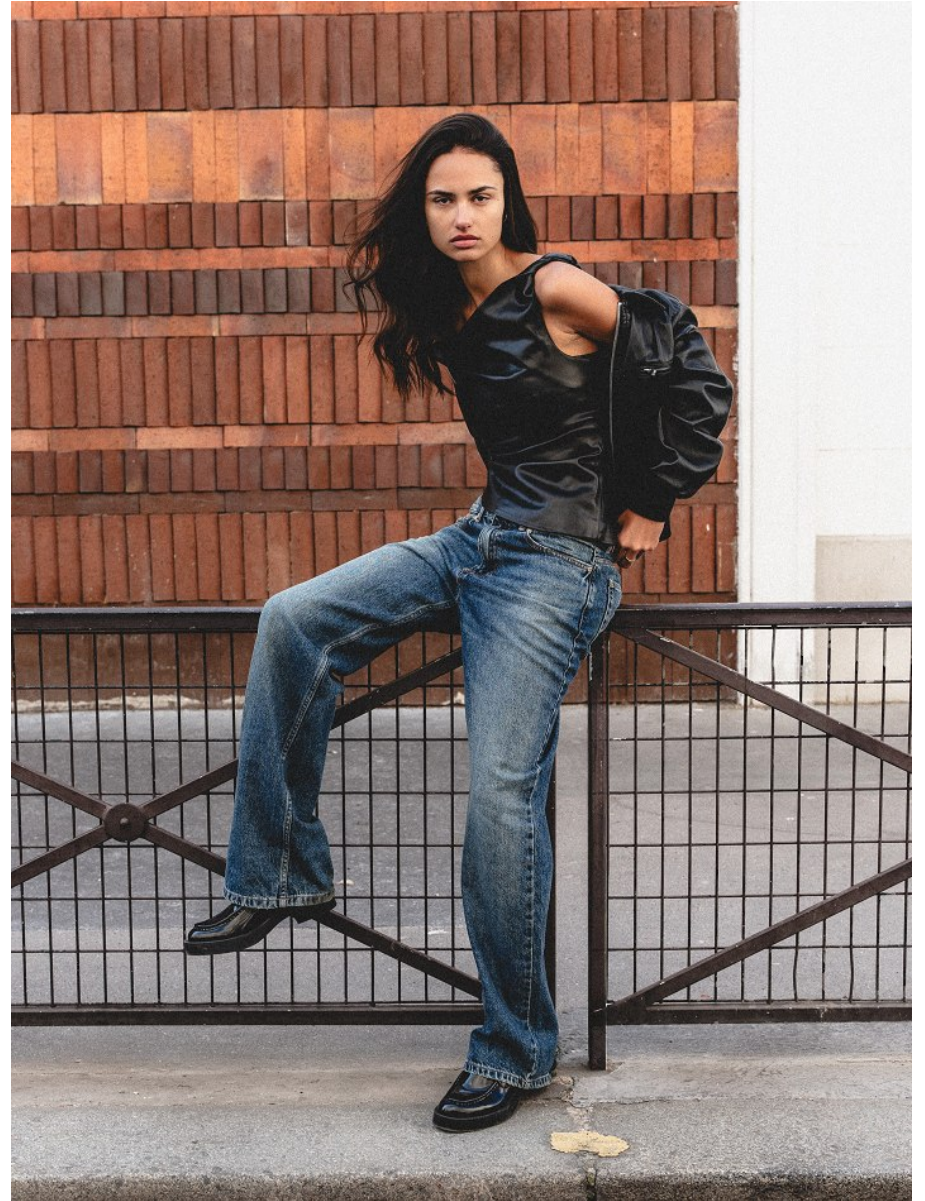

BOSS MODELS

CAPE TOWN

MORGAN GULLAN

Height: 178cm Bust: 81cm Waist: 61cm Hips: 90cm Shoe: 8 UK Hair: Brown Eyes: Brown