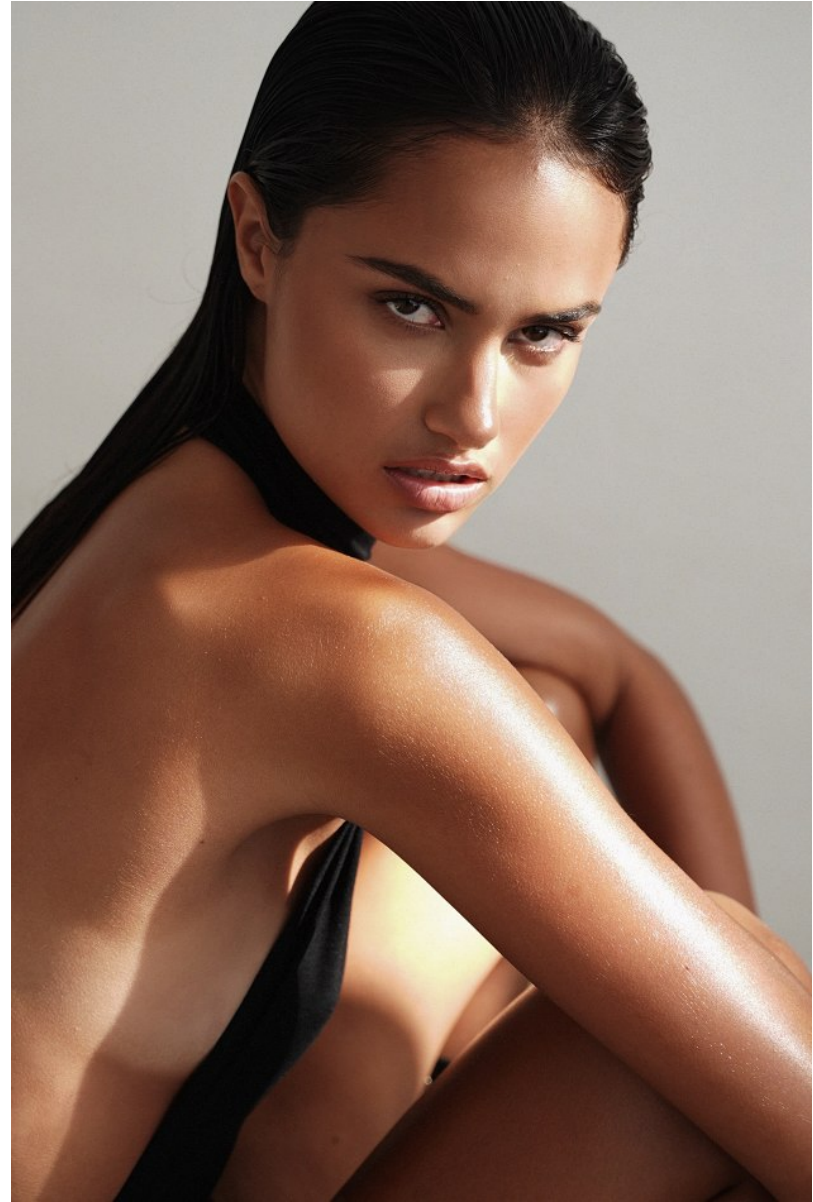

BOSS MODELS

CAPE TOWN

MORGAN GULLAN

Height: 178cm Bust: 81cm Waist: 61cm Hips: 90cm Shoe: 8 UK Hair: Brown Eyes: Brown