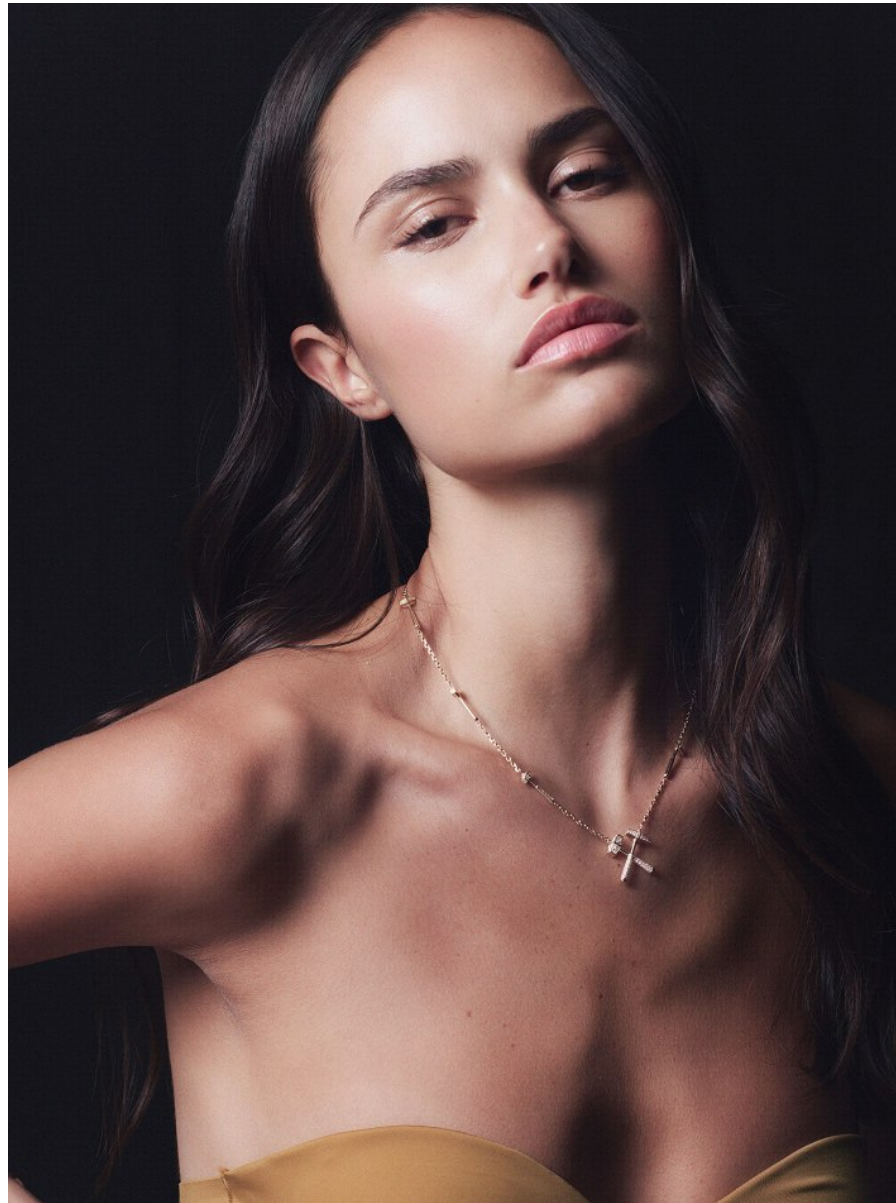

# BOSS MODELS

CAPE TOWN

MORGAN GULLAN

Height: 178cm Bust: 81cm Waist: 61cm Hips: 90cm Shoe: 8 UK Hair: Brown Eyes: Brown