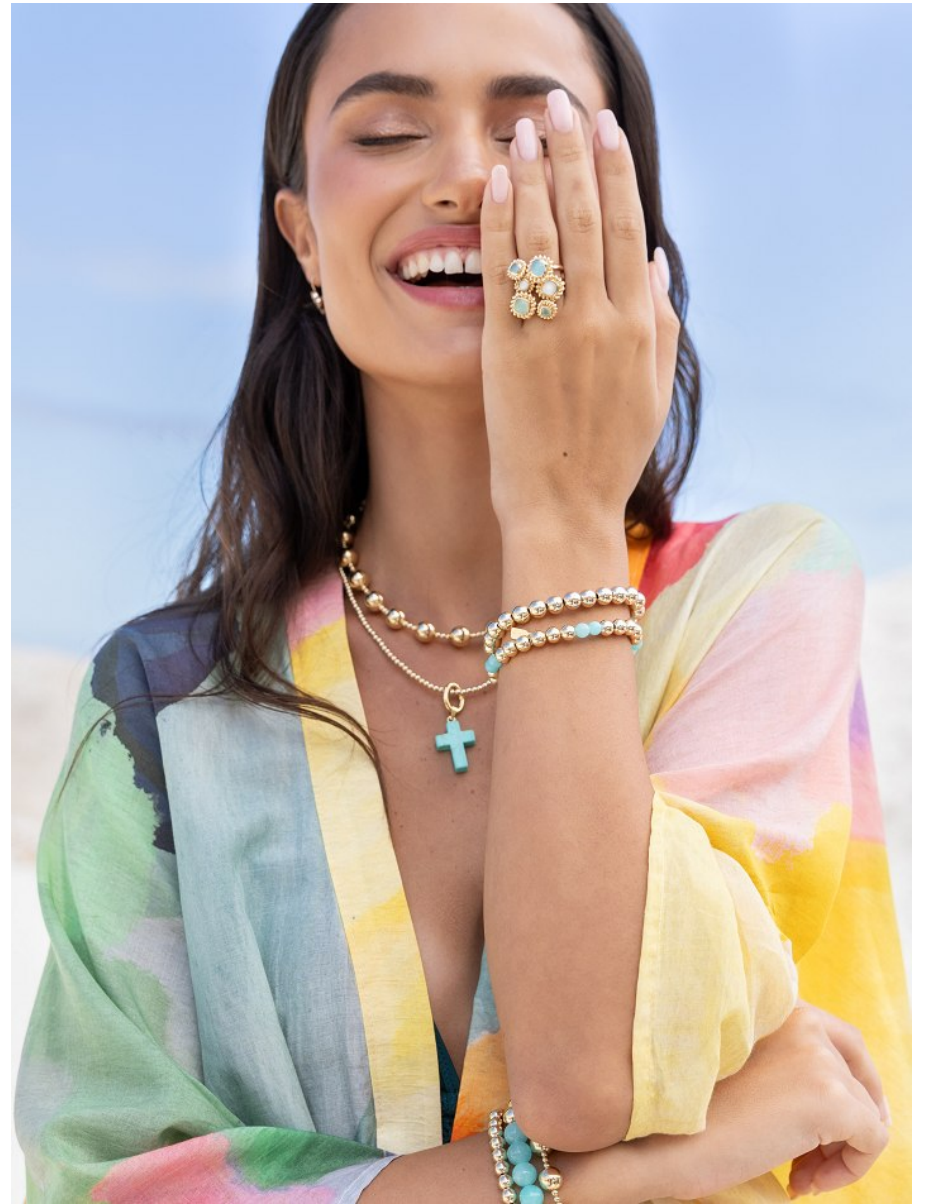

BOSS MODELS

CAPE TOWN

MORGAN GULLAN

Height: 178cm Bust: 81cm Waist: 61cm Hips: 90cm Shoe: 8 UK Hair: Brown Eyes: Brown