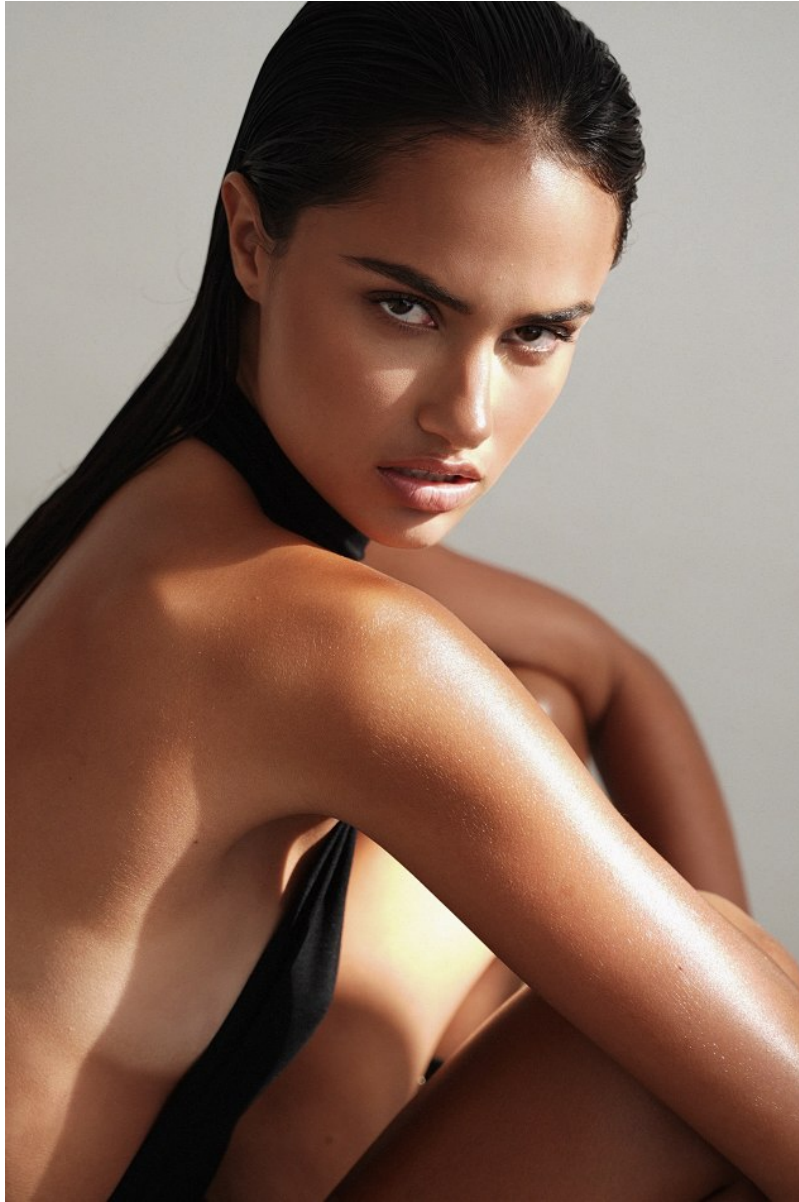

BOSS MODELS

CAPE TOWN

MORGAN GULLAN

Height: 178cm Bust: 81cm Waist: 61cm Hips: 90cm Shoe: 8 UK Hair: Brown Eyes: Brown