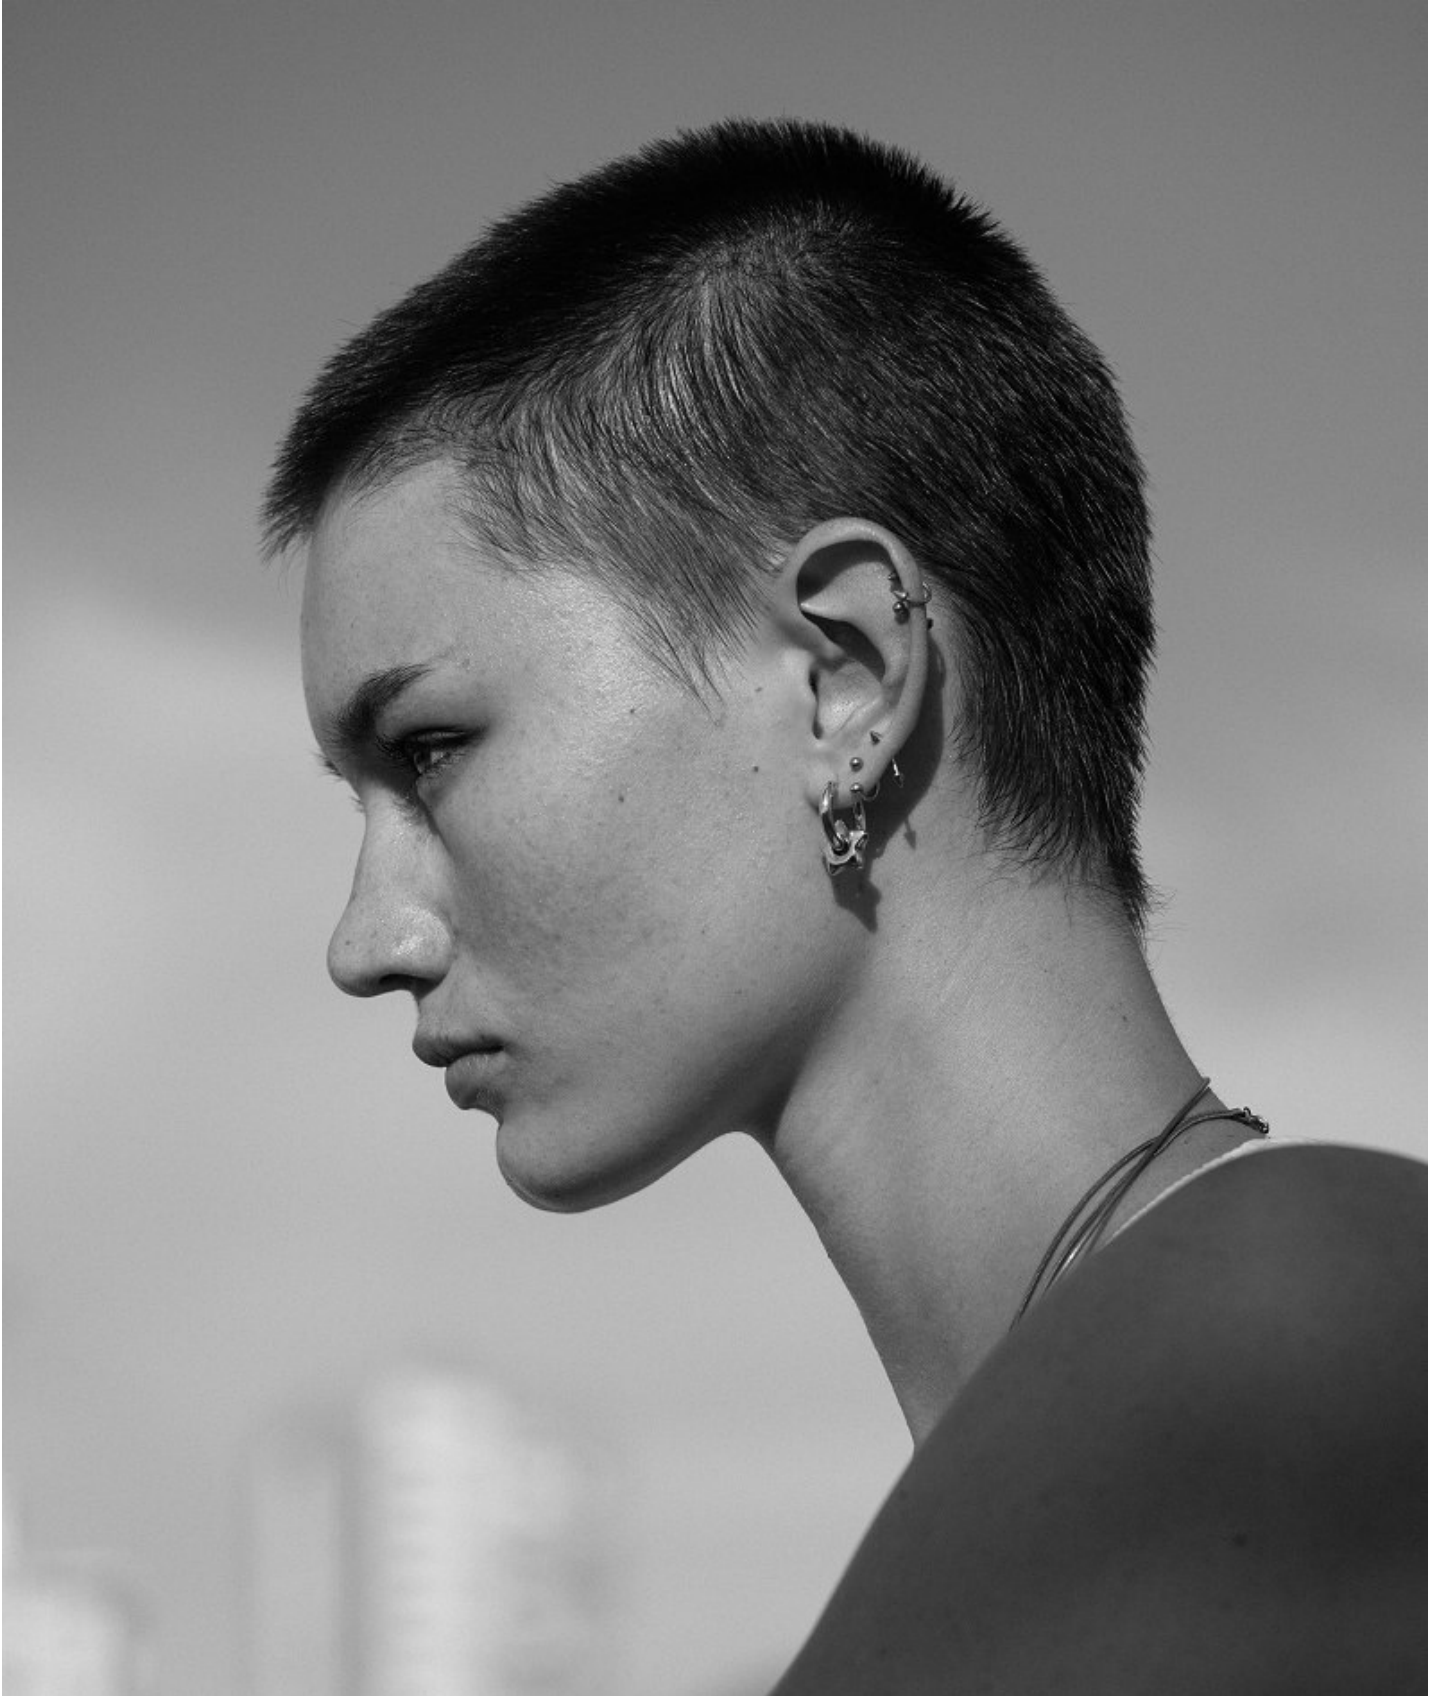

BOSS MODELS

CAPE TOWN

MIGS LOMBARD

Height: 177cm Bust: 87cm Waist: 66cm Hips: 99cm Shoe: 7 UK Eyes: Green/Brown

BOSS MODELS

CAPE TOWN

MIGS LOMBARD

Height: 177cm Bust: 87cm Waist: 66cm Hips: 99cm Shoe: 7 UK Eyes: Green/Brown