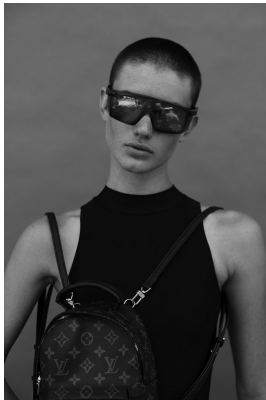

BOSS MODELS

CAPE TOWN

MIGS LOMBARD

Height: 177cm Bust: 87cm Waist: 66cm Hips: 99cm Shoe: 7 UK Eyes: Green/Brown

BOSS MODELS

CAPE TOWN

MIGS LOMBARD

Height: 177cm Bust: 87cm Waist: 66cm Hips: 99cm Shoe: 7 UK Eyes: Green/Brown

BOSS MODELS

CAPE TOWN

MIGS LOMBARD

Height: 177cm Bust: 87cm Waist: 66cm Hips: 99cm Shoe: 7 UK Eyes: Green/Brown