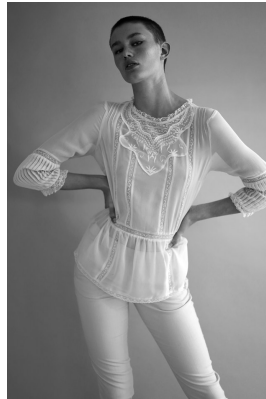

BOSS MODELS

CAPE TOWN

MIGS LOMBARD

Height: 177cm Bust: 87cm Waist: 66cm Hips: 99cm Shoe: 7 UK Eyes: Green/Brown

BOSS MODELS

CAPE TOWN

MIGS LOMBARD

Height: 177cm Bust: 87cm Waist: 66cm Hips: 99cm Shoe: 7 UK Eyes: Green/Brown

BOSS MODELS

CAPE TOWN

MIGS LOMBARD

Height: 177cm Bust: 87cm Waist: 66cm Hips: 99cm Shoe: 7 UK Eyes: Green/Brown