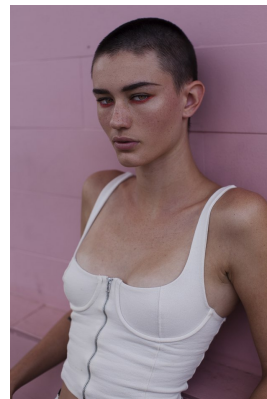

BOSS MODELS

CAPE TOWN

MIGS LOMBARD

Height: 177cm Bust: 87cm Waist: 66cm Hips: 99cm Shoe: 7 UK Eyes: Green/Brown

BOSS MODELS

CAPE TOWN

MIGS LOMBARD

Height: 177cm Bust: 87cm Waist: 66cm Hips: 99cm Shoe: 7 UK Eyes: Green/Brown

BOSS MODELS

CAPE TOWN

MIGS LOMBARD

Height: 177cm Bust: 87cm Waist: 66cm Hips: 99cm Shoe: 7 UK Eyes: Green/Brown