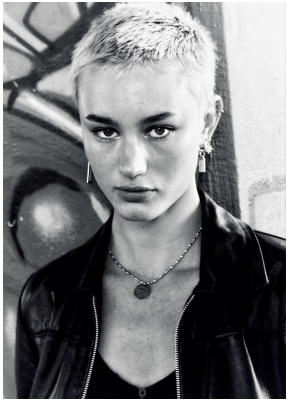

BOSS MODELS

CAPE TOWN

MIGS LOMBARD

Height: 177cm Bust: 87cm Waist: 66cm Hips: 99cm Shoe: 7 UK Eyes: Green/Brown

BOSS MODELS

CAPE TOWN

MIGS LOMBARD

Height: 177cm Bust: 87cm Waist: 66cm Hips: 99cm Shoe: 7 UK Eyes: Green/Brown

BOSS MODELS

CAPE TOWN

MIGS LOMBARD

Height: 177cm Bust: 87cm Waist: 66cm Hips: 99cm Shoe: 7 UK Eyes: Green/Brown