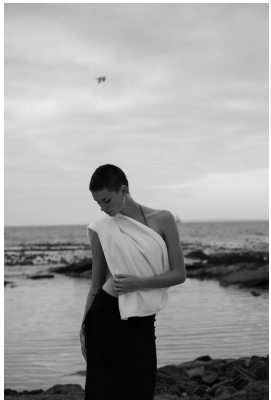

BOSS MODELS

CAPE TOWN

MIGS LOMBARD

Height: 177cm Bust: 87cm Waist: 66cm Hips: 99cm Shoe: 7 UK Eyes: Green/Brown

BOSS MODELS

CAPE TOWN

MIGS LOMBARD

Height: 177cm Bust: 87cm Waist: 66cm Hips: 99cm Shoe: 7 UK Eyes: Green/Brown

BOSS MODELS

CAPE TOWN

MIGS LOMBARD

Height: 177cm Bust: 87cm Waist: 66cm Hips: 99cm Shoe: 7 UK Eyes: Green/Brown