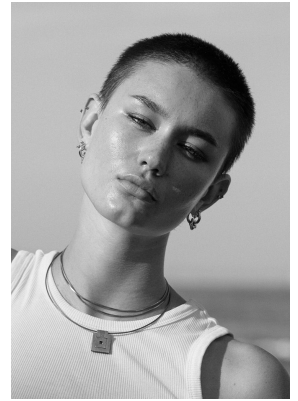

BOSS MODELS

CAPE TOWN

MIGS LOMBARD

Height: 177cm Bust: 87cm Waist: 66cm Hips: 99cm Shoe: 7 UK Eyes: Green/Brown

BOSS MODELS

CAPE TOWN

MIGS LOMBARD

Height: 177cm Bust: 87cm Waist: 66cm Hips: 99cm Shoe: 7 UK Eyes: Green/Brown

BOSS MODELS

CAPE TOWN

MIGS LOMBARD

Height: 177cm Bust: 87cm Waist: 66cm Hips: 99cm Shoe: 7 UK Eyes: Green/Brown