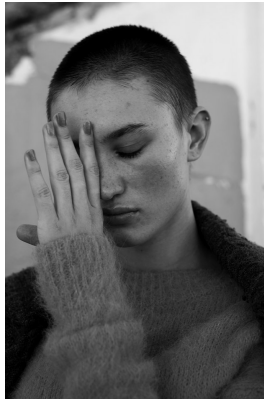

BOSS MODELS

CAPE TOWN

MIGS LOMBARD

Height: 177cm Bust: 87cm Waist: 66cm Hips: 99cm Shoe: 7 UK Eyes: Green/Brown

BOSS MODELS

CAPE TOWN

MIGS LOMBARD

Height: 177cm Bust: 87cm Waist: 66cm Hips: 99cm Shoe: 7 UK Eyes: Green/Brown

BOSS MODELS

CAPE TOWN

MIGS LOMBARD

Height: 177cm Bust: 87cm Waist: 66cm Hips: 99cm Shoe: 7 UK Eyes: Green/Brown