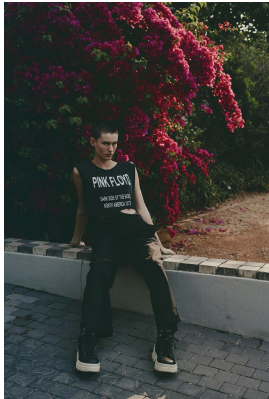

BOSS MODELS

CAPE TOWN

MIGS LOMBARD

Height: 177cm Bust: 87cm Waist: 66cm Hips: 99cm Shoe: 7 UK Eyes: Green/Brown

BOSS MODELS

CAPE TOWN

MIGS LOMBARD

Height: 177cm Bust: 87cm Waist: 66cm Hips: 99cm Shoe: 7 UK Eyes: Green/Brown

BOSS MODELS

CAPE TOWN

MIGS LOMBARD

Height: 177cm Bust: 87cm Waist: 66cm Hips: 99cm Shoe: 7 UK Eyes: Green/Brown